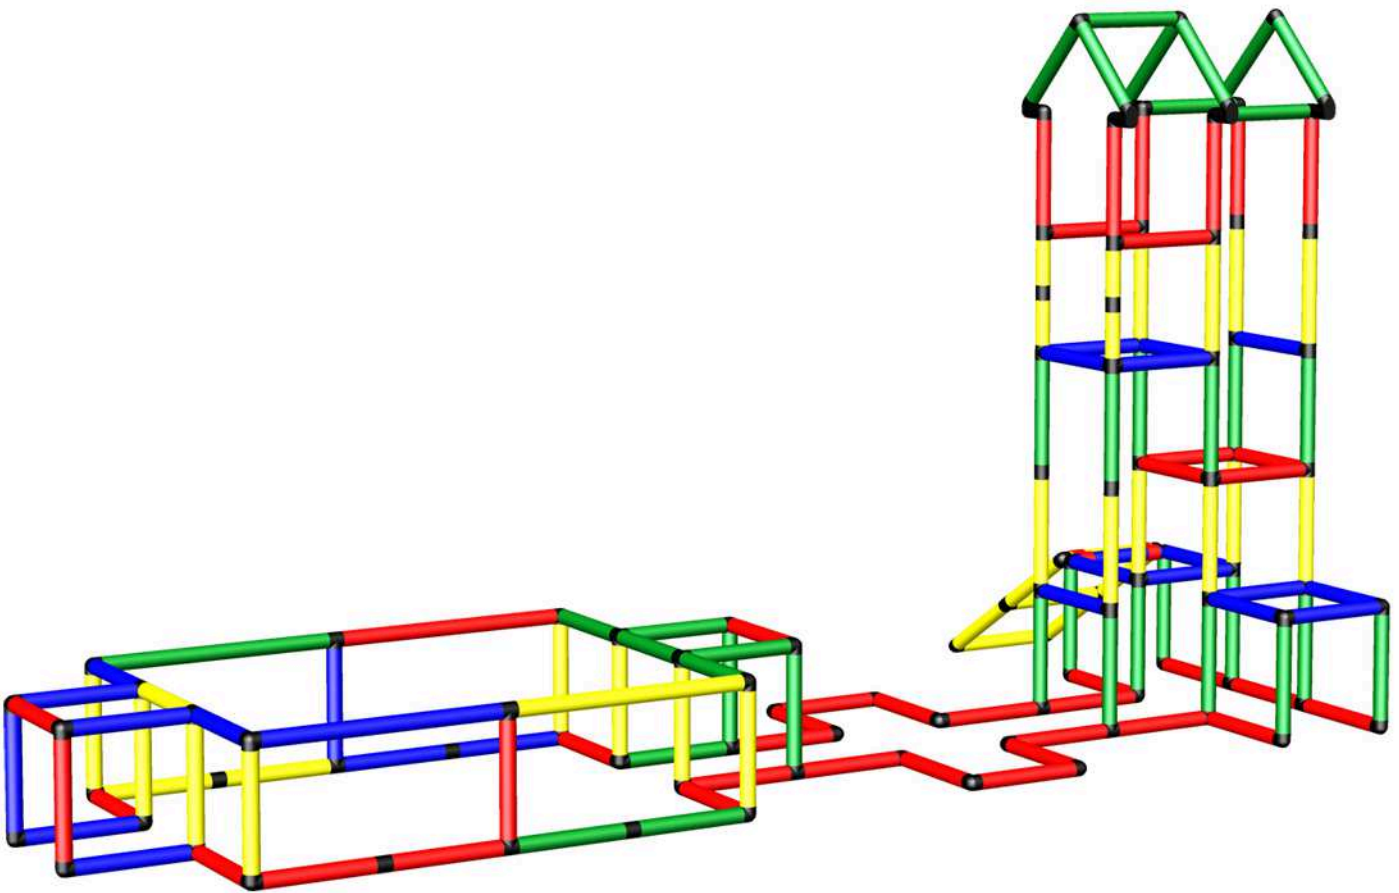

AUFBAUANLEITUNG CONSTRUCTION MANUAL

YOUNGSTER

Turn & Pool & MR Tower & Pool & MS

copyrights 2016 by QUADRO SUED Ltd., All rights reserved.
this model is a part of the QUADRO Modeldatabase.