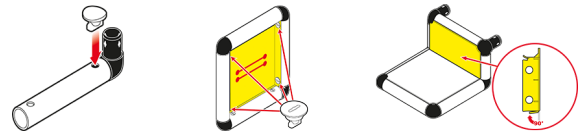

## QUADRO Soapbox

To build this model you need:

Basic Kit

# 2/2

Please check **Safety Manual** for further details how to screw the **Panels** and **Tubes**.