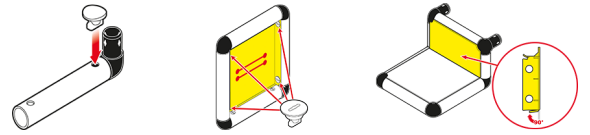

## Big Boat with Sunprotection

To build this model you need:

Universal

# 4/4

Please check **Safety Manual** for further details how to screw the **Panels** and **Tubes**.