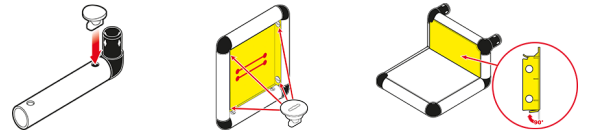

## Big Speedboat

To build this model you need:

Universal

# 5/5

Please check **Safety Manual** for further details how to screw the **Panels** and **Tubes**.

Assembling **Roof textile**  
Safety Manual **1.18**