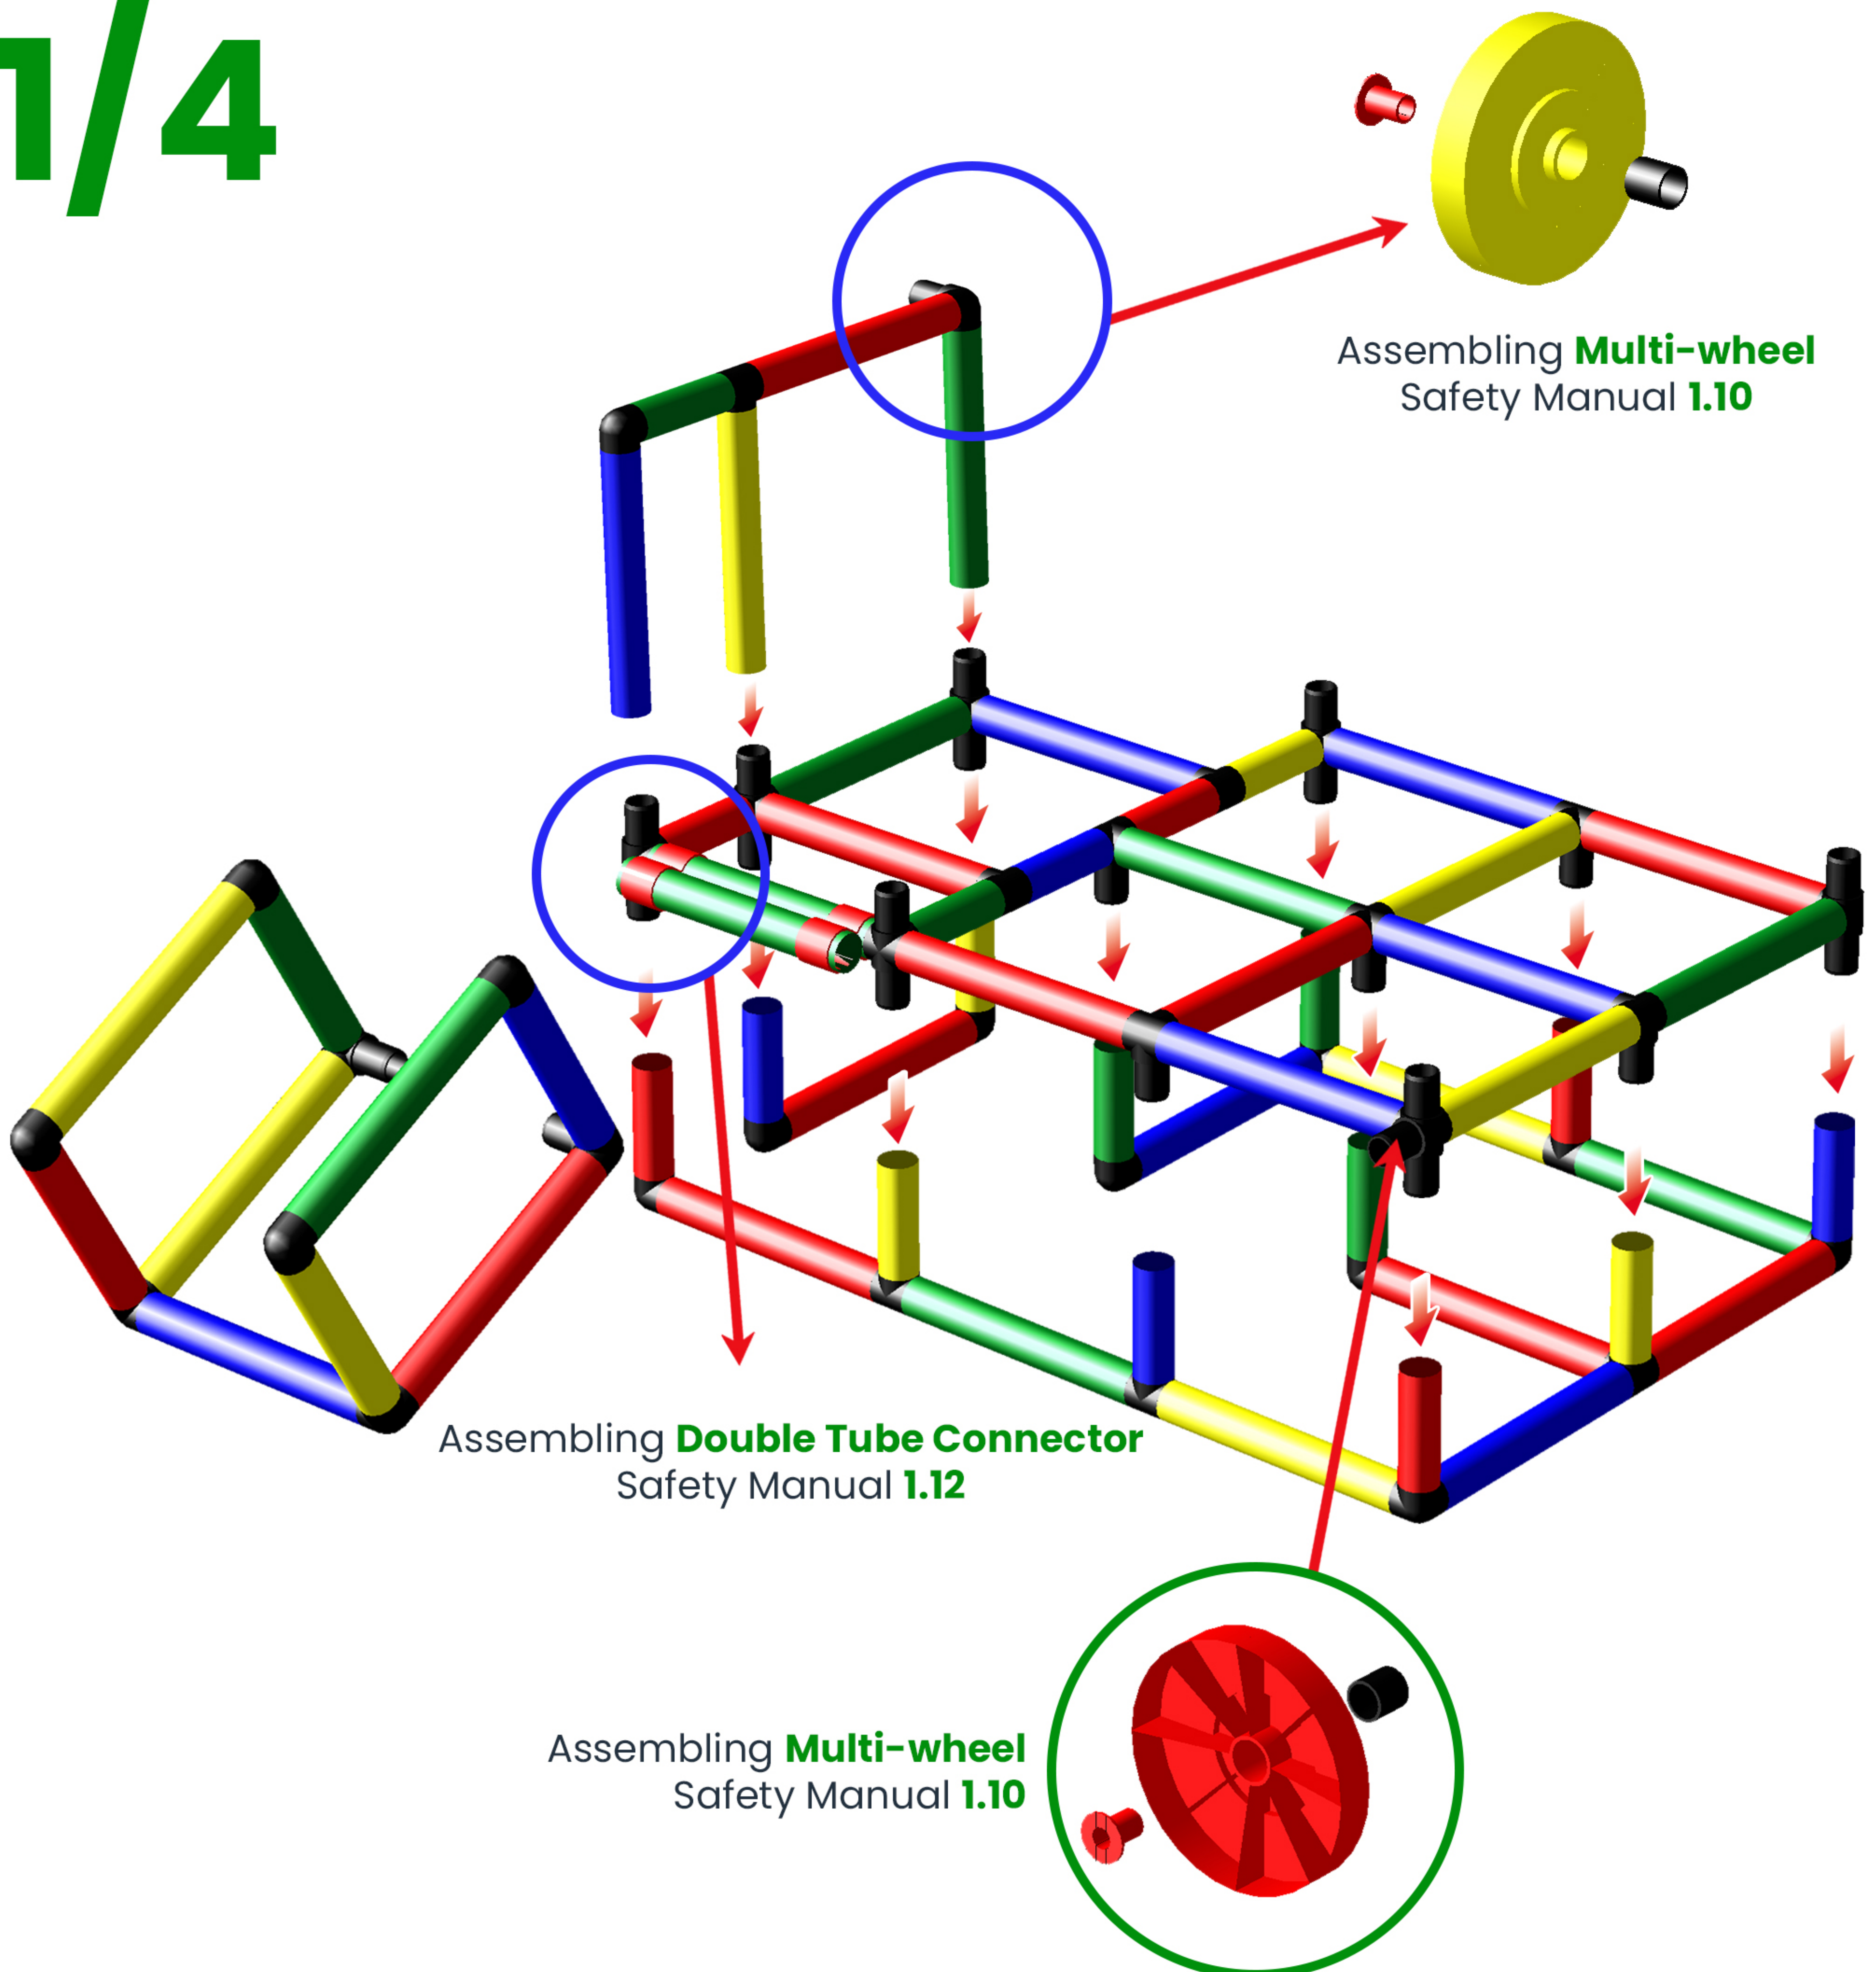

1/4

Assembling **Multi-wheel**
Safety Manual **1.10**

Assembling **Double Tube Connector**
Safety Manual **1.12**

Assembling **Multi-wheel**
Safety Manual **1.10**

Caution

Please read the **Safety Manual** carefully before you start
with assembling!

Garden Gazebo

To build this model you need:
Evolution

2/4

Garden Gazebo

To build this model you need:
Evolution

3/4

Garden Gazebo

To build this model you need:
Evolution

4/4

Please check **Safety Manual** for further details how to
screw the **Panels** and **Tubes**.

Garden Gazebo

To build this model you need:
Evolution