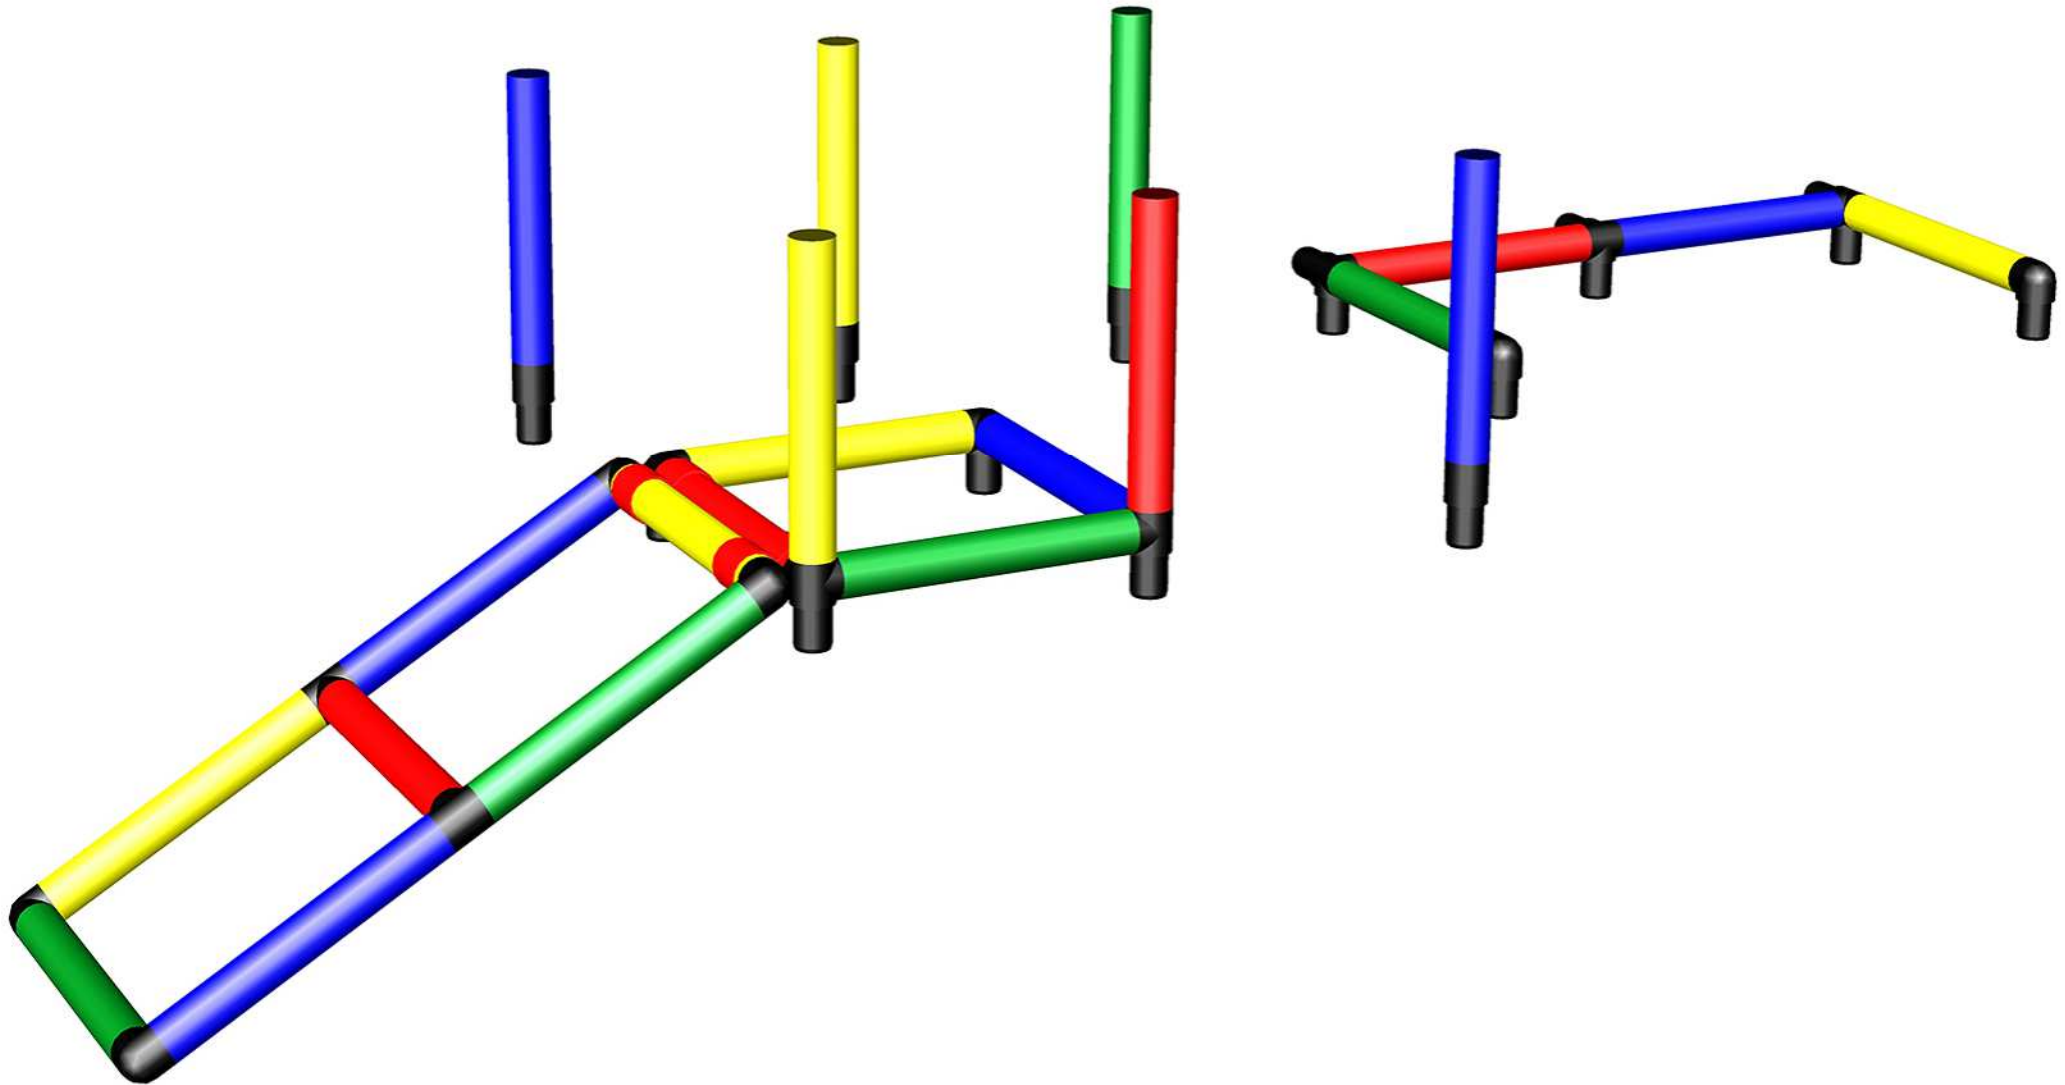

Please read the **Safety Manual** carefully before you start with assembling!

A0157 *Knight's castle*
To build this model you need: Ultimate (Art. 16699)