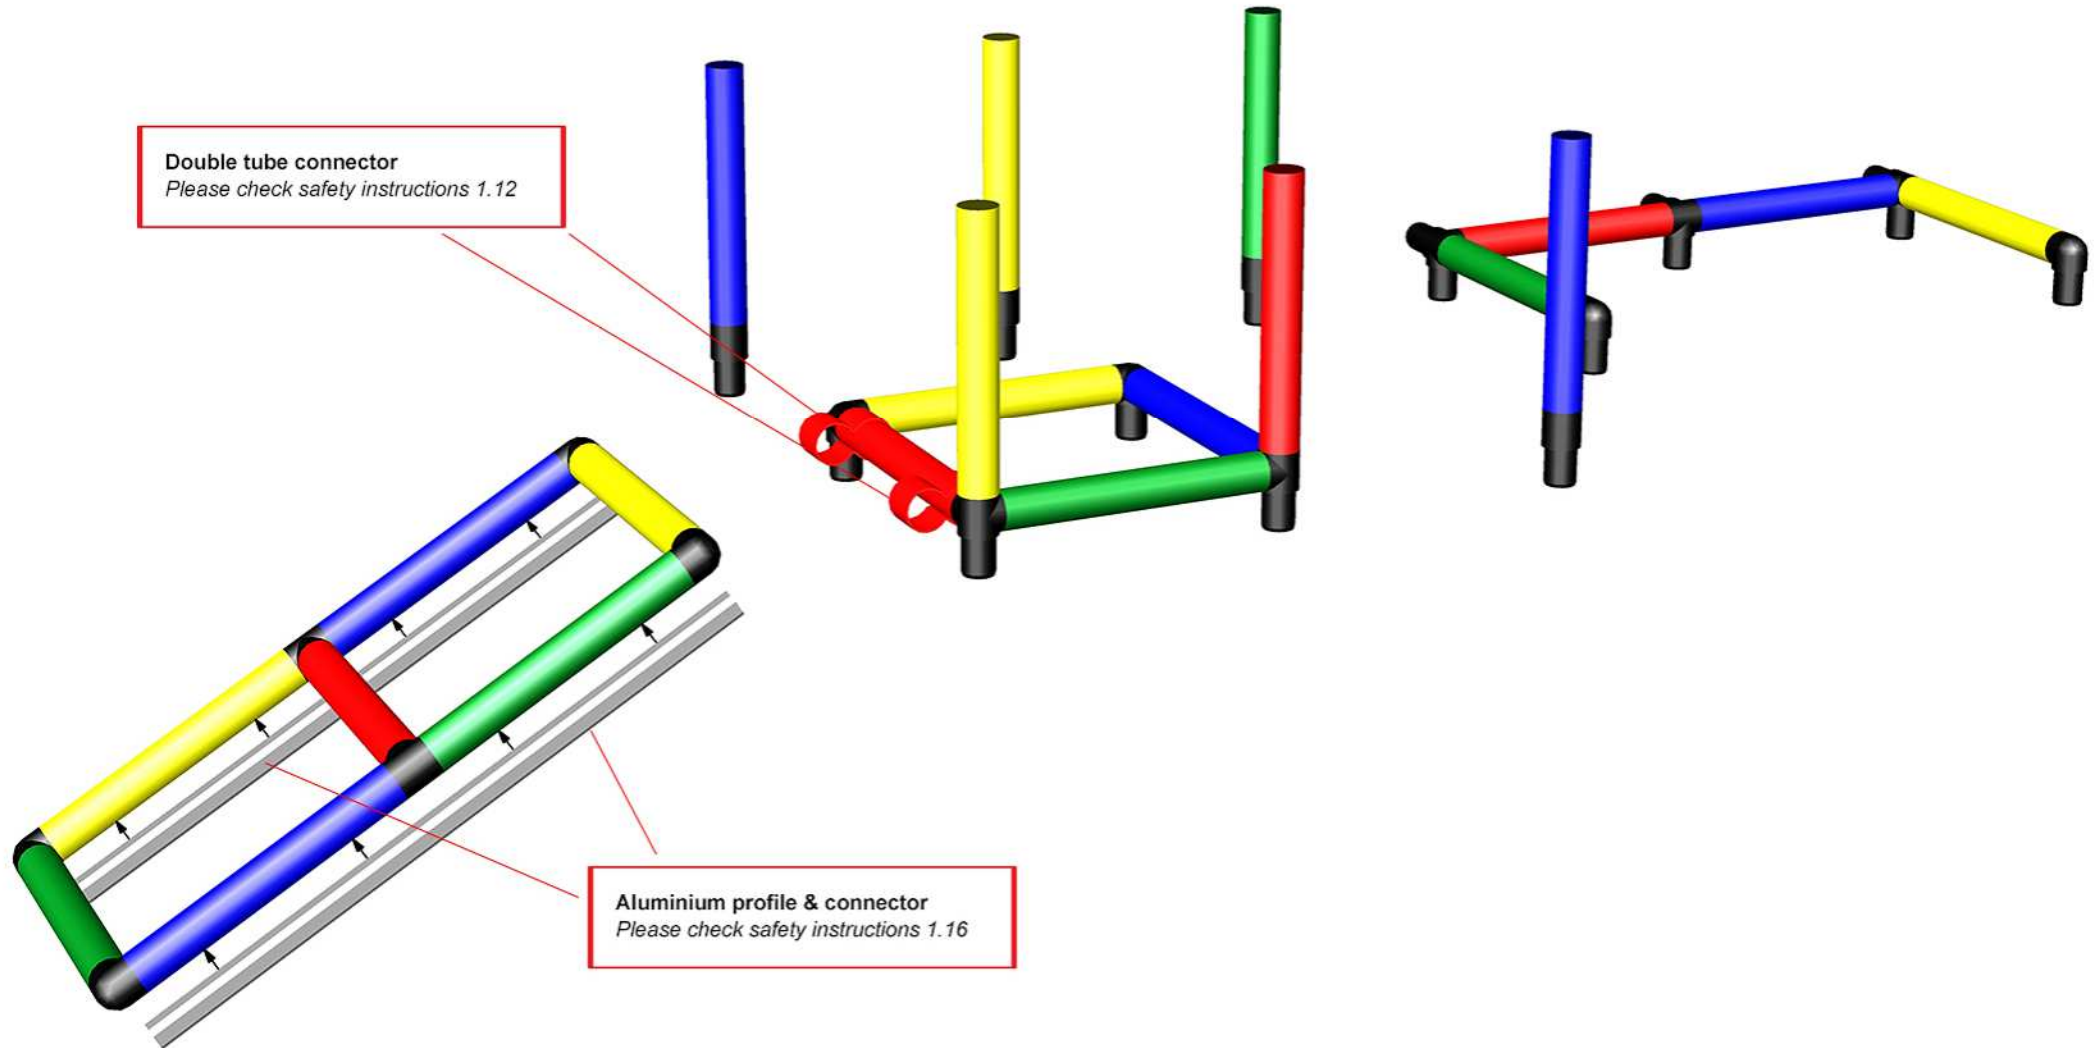

Double tube connector
Please check safety instructions 1.12

Aluminium profile & connector
Please check safety instructions 1.16

Caution

Please read the **Safety Manual** carefully before you start with assembling!