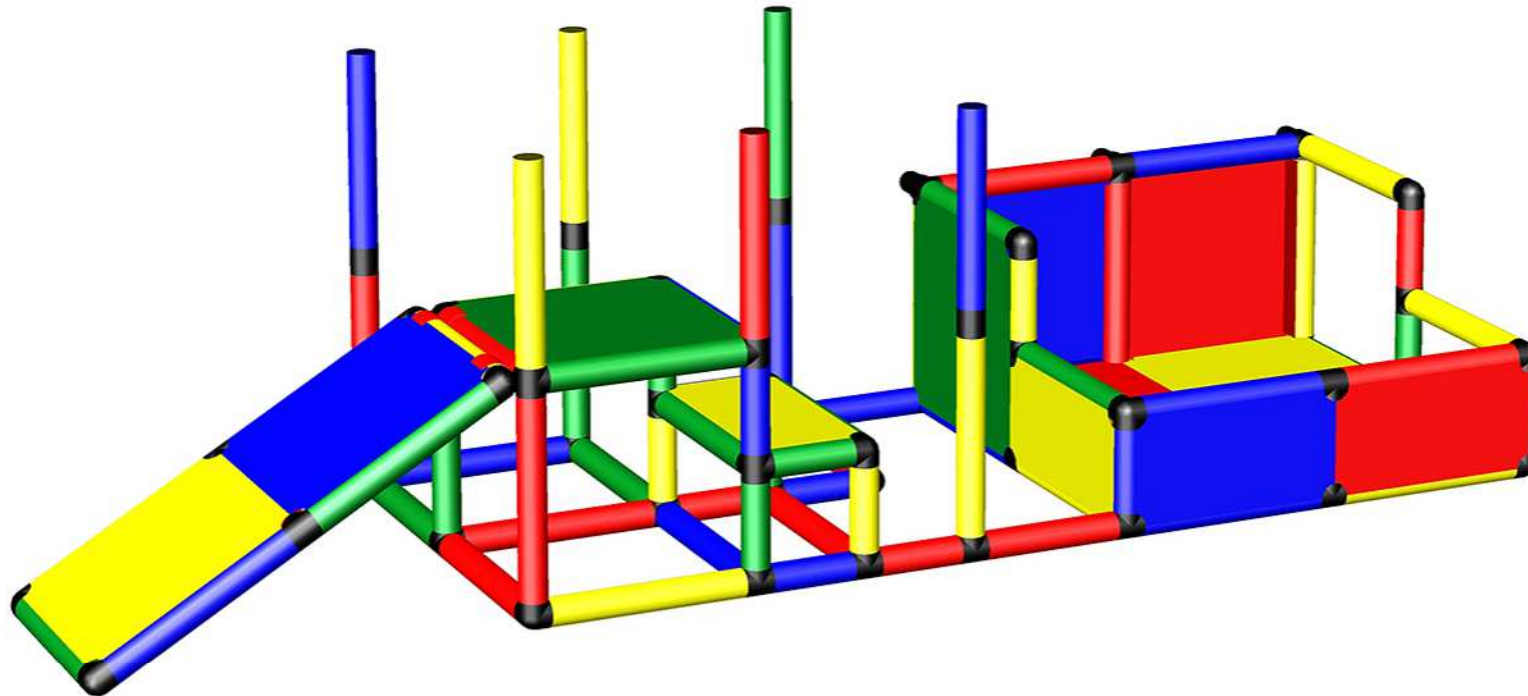

Caution

Please read the **Safety Manual** carefully before you start with assembling!

A0157 *Knight's castle*
To build this model you need: Ultimate (Art. 16699)