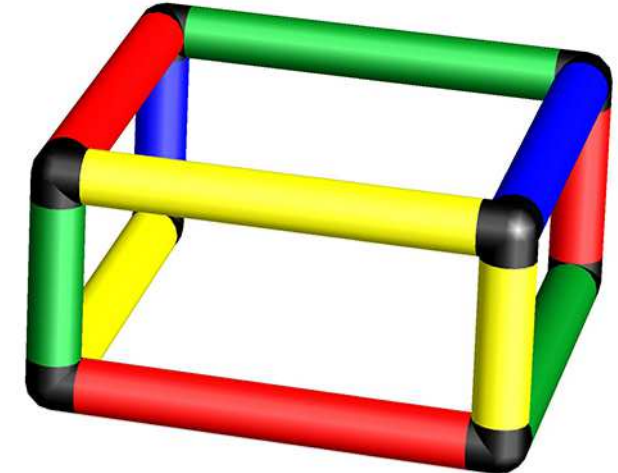

Aluminium profile & connector
Please check safety instructions 1.16

Play bag
Please check Safety instructions 1.19

Please read the **Safety Manual** carefully before you start with assembling!

Please read the **Safety Manual** carefully before you start with assembling!

A0199 *Children's Corner Table with Stool and Play Bag*
To build this model you need: Furniture Kit S (Art. 50040)

Caution

Please read the **Safety Manual** carefully before you start with assembling!

A0199 *Children's Corner Table with Stool and Play Bag*
To build this model you need: Furniture Kit S (Art. 50040)