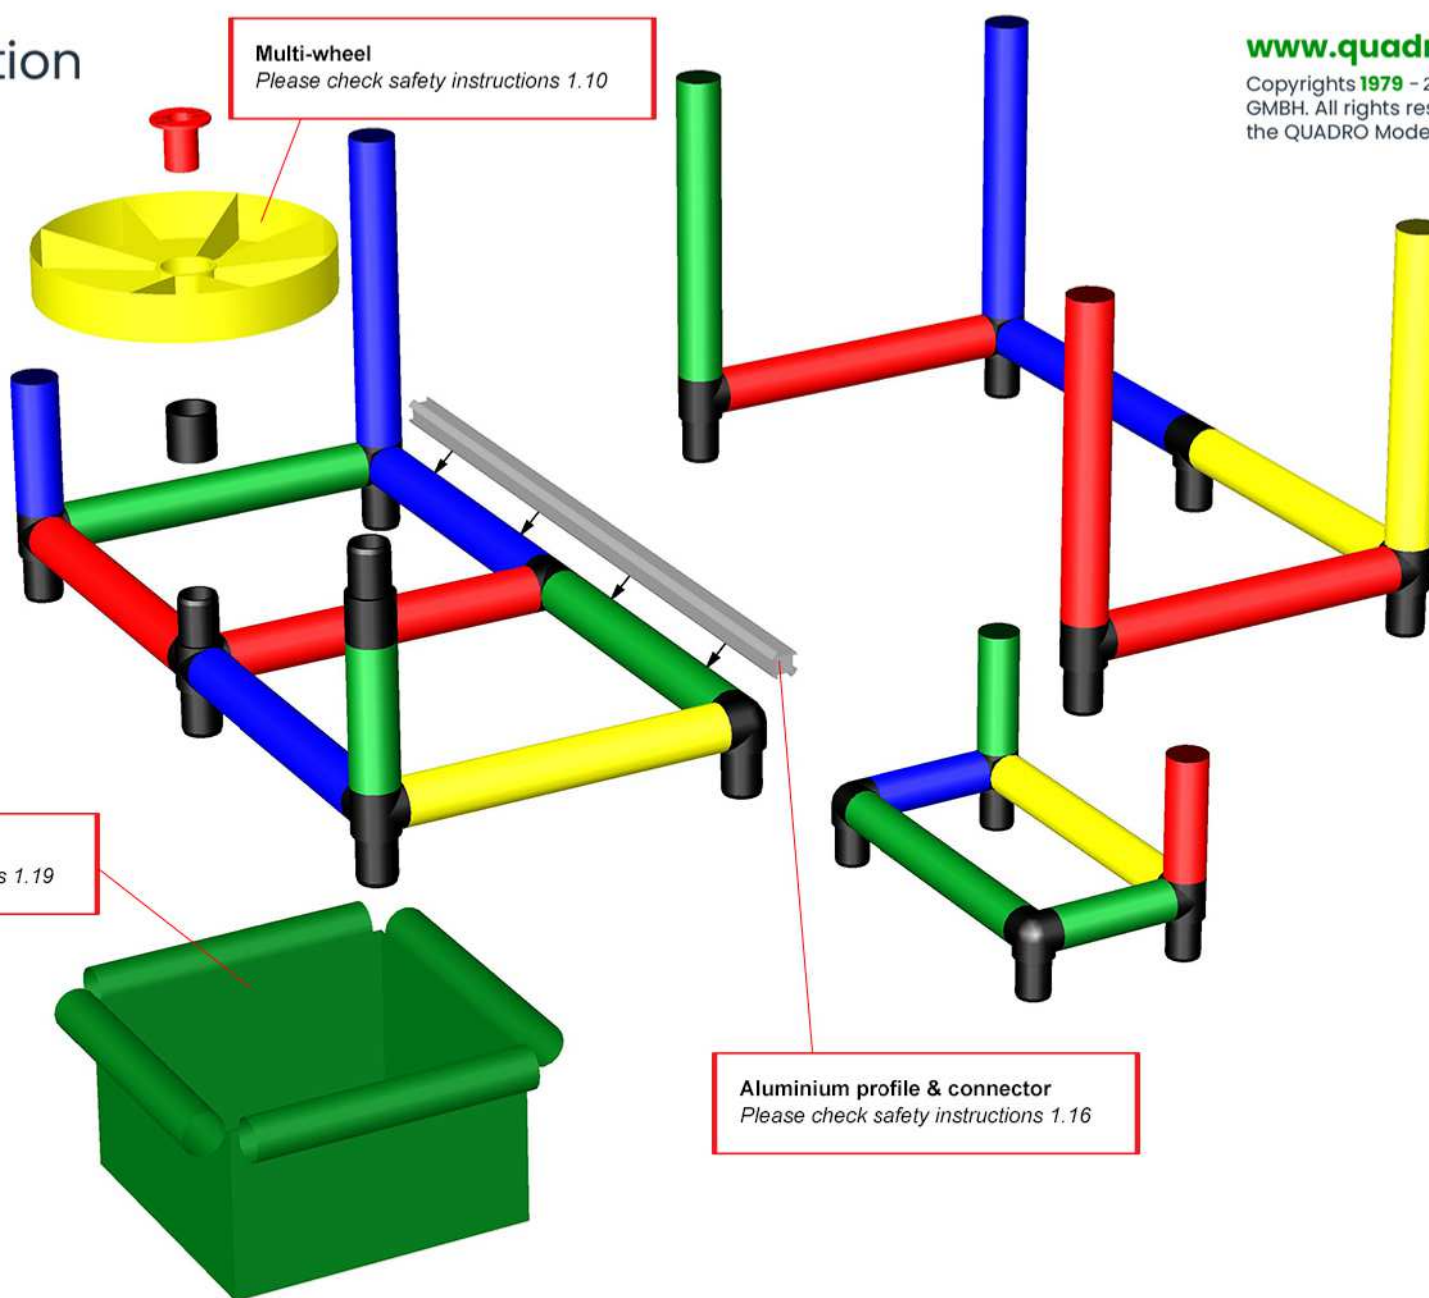

Please read the **Safety Manual** carefully before you start with assembling!

A0209 *Children's Table for Children with Stool, Roof and Storage Bag*
To build this model you need: Furniture Kit L (Art. 50080)

Multi-wheel
Please check safety instructions 1.10

Play bag
Please check Safety instructions 1.19

Aluminium profile & connector
Please check safety instructions 1.16

 **Caution**

Please read the **Safety Manual** carefully before you start with assembling!