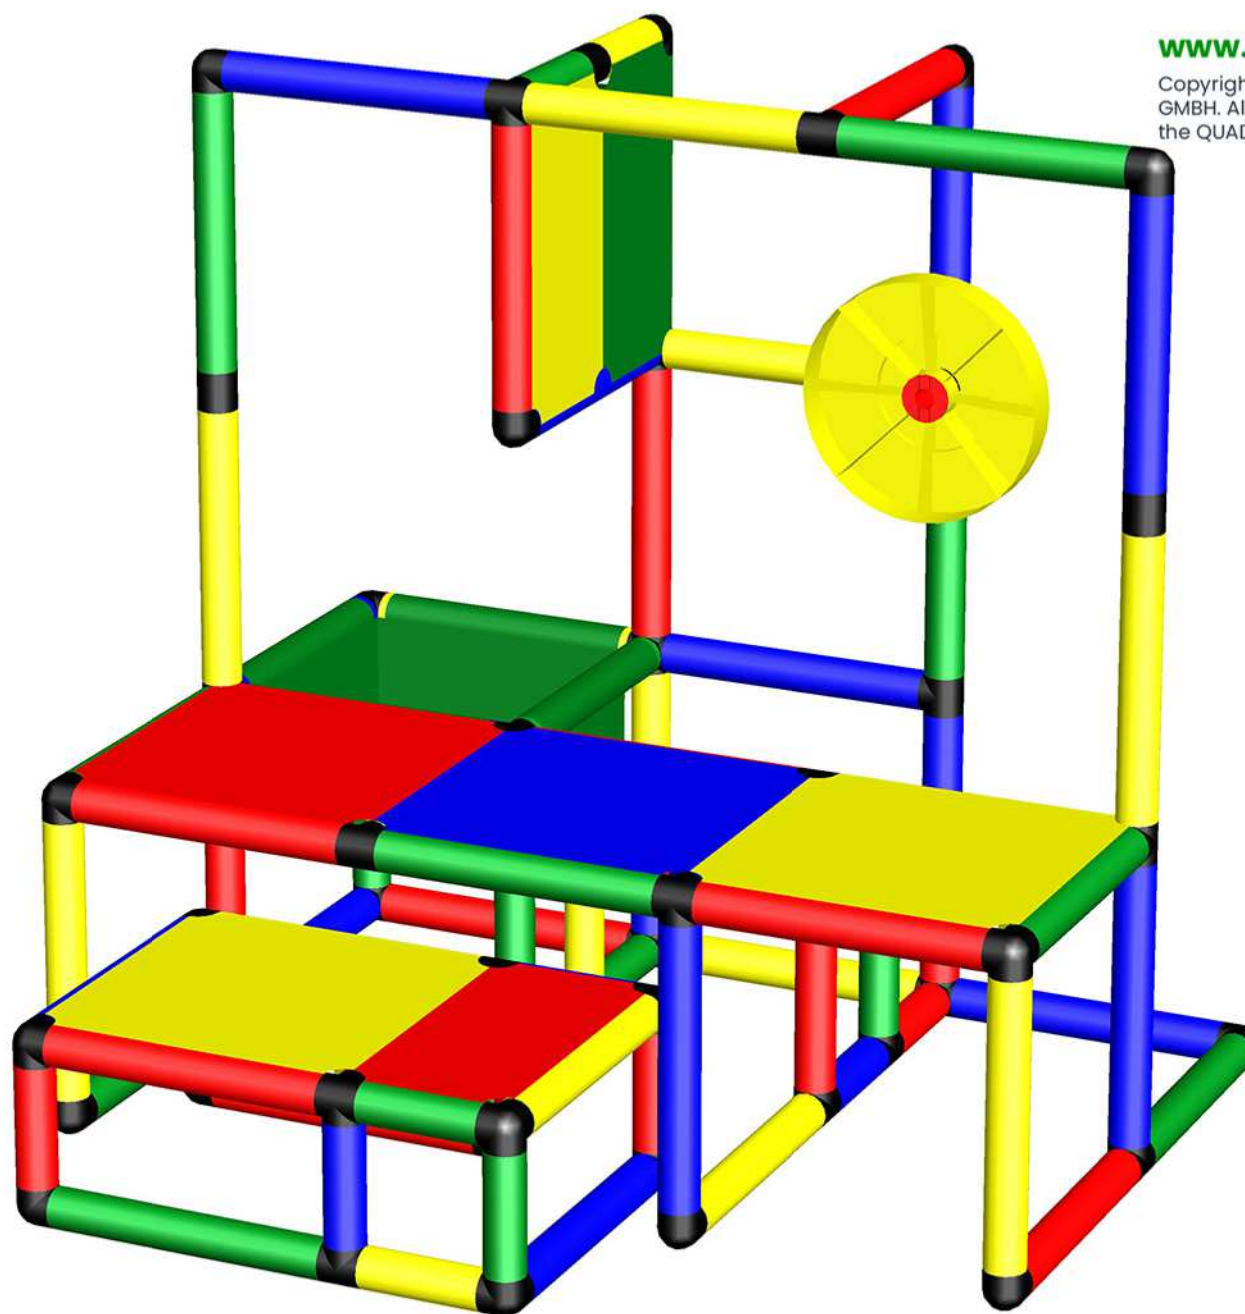

Please read the **Safety Manual** carefully before you start with assembling!

A0210 *Children's Meeting Table with Large Stool and Play Bag*
To build this model you need: Furniture Kit L (Art. 50080)