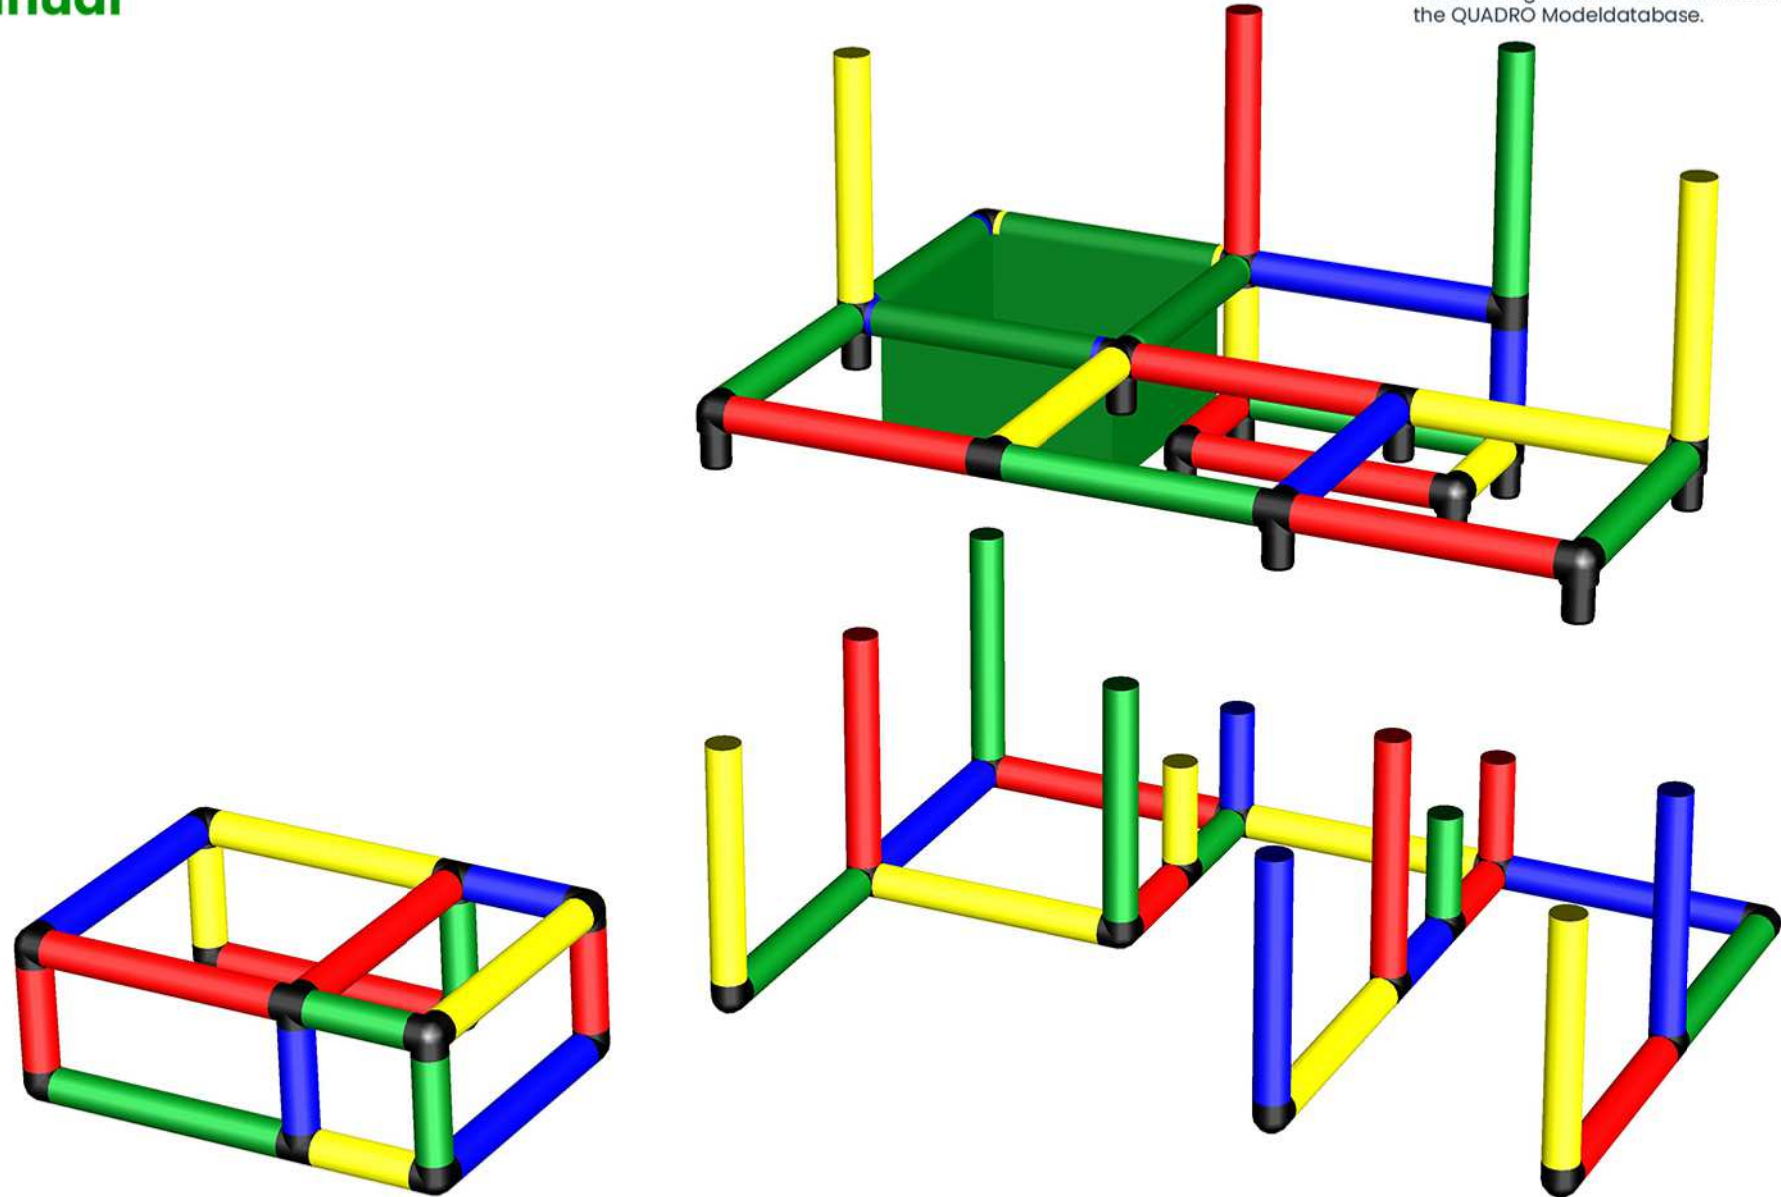

Please read the **Safety Manual** carefully before you start with assembling!

A0210 *Children's Meeting Table with Large Stool and Play Bag*
To build this model you need: Furniture Kit L (Art. 50080)

Aluminium profile & connector
Please check safety instructions 1.16

Play bag
Please check Safety instructions 1.19

Please read the **Safety Manual** carefully before you start with
assembling!

A0210 Children's Meeting Table with Large Stool and Play Bag
To build this model you need: Furniture Kit L (Art. 50080)