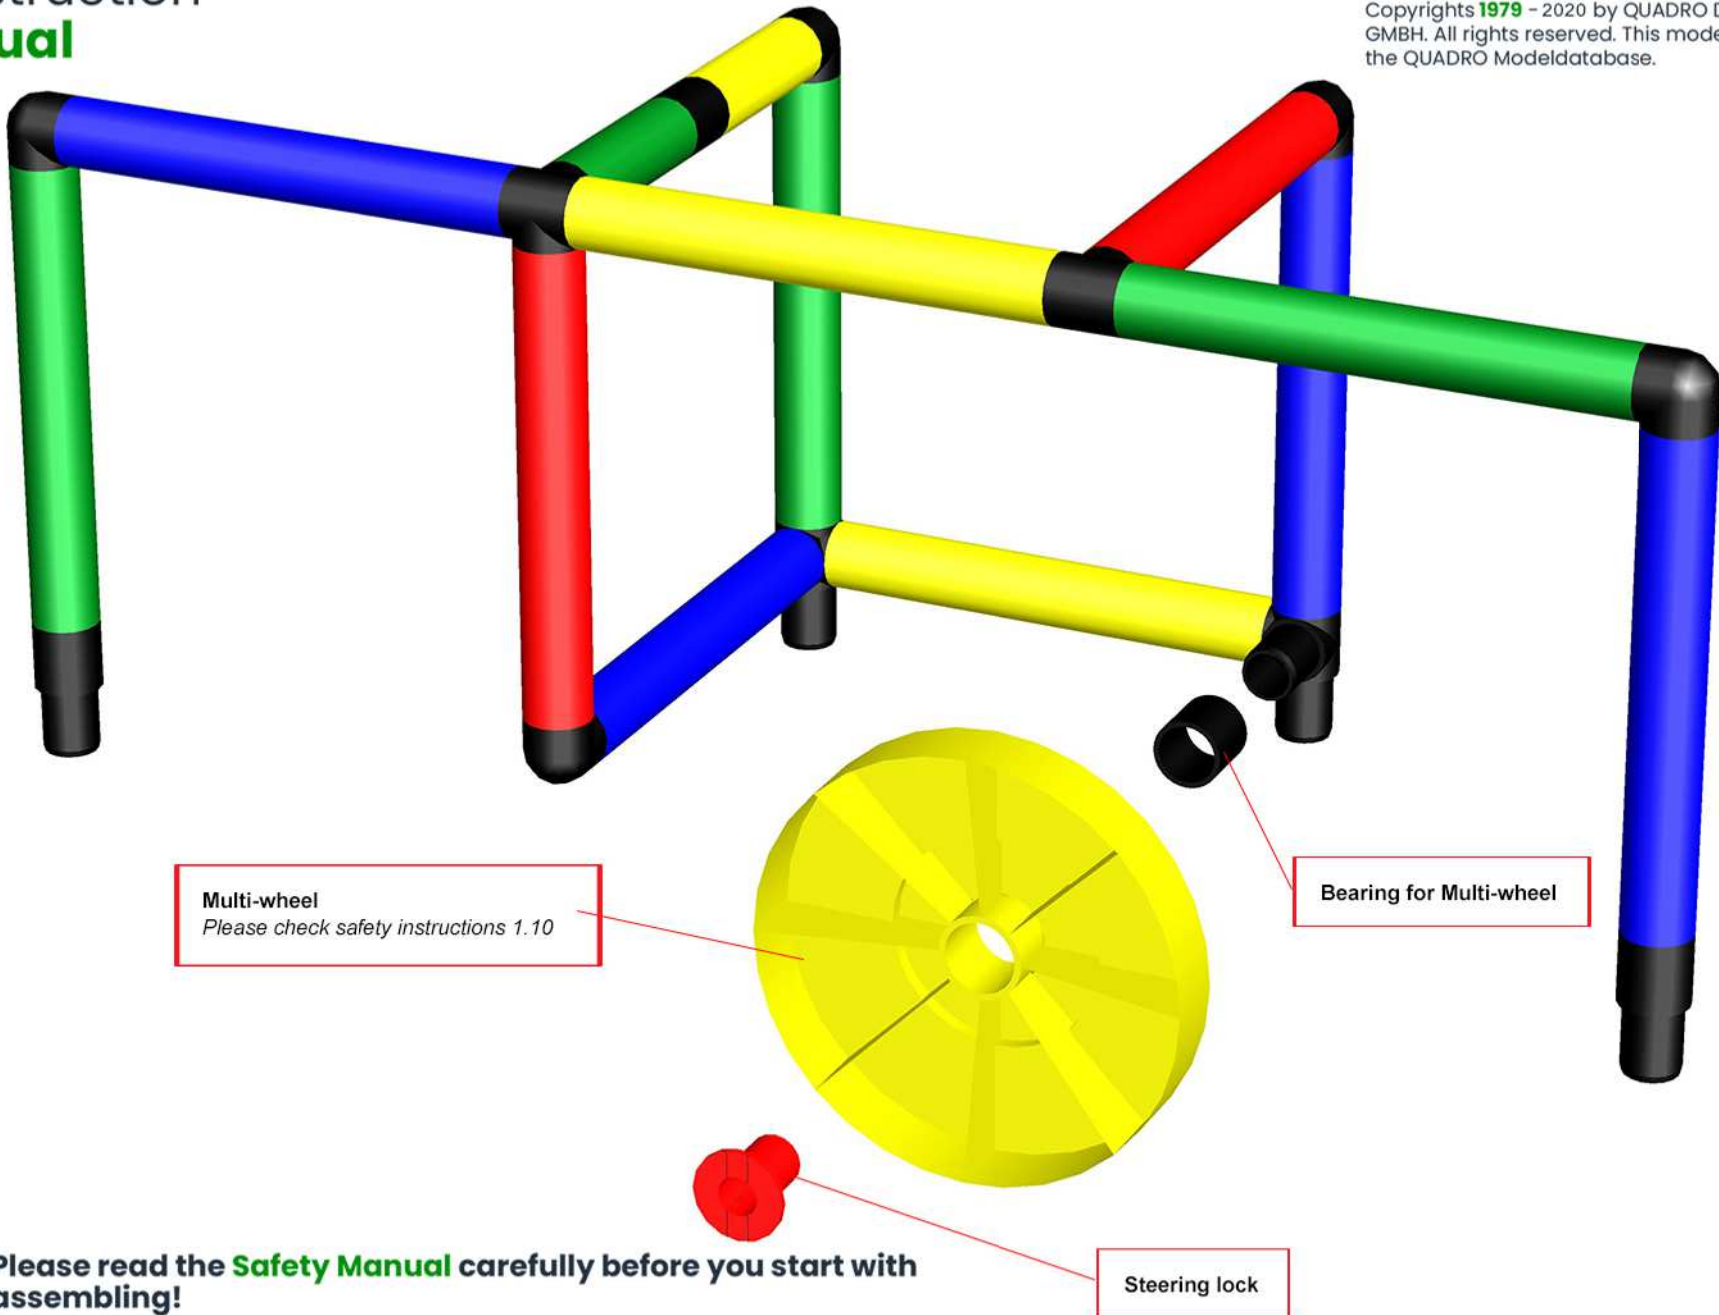

Caution

Please read the **Safety Manual** carefully before you start with assembling!

A0210 *Children's Meeting Table with Large Stool and Play Bag*
To build this model you need: Furniture Kit L (Art. 50080)