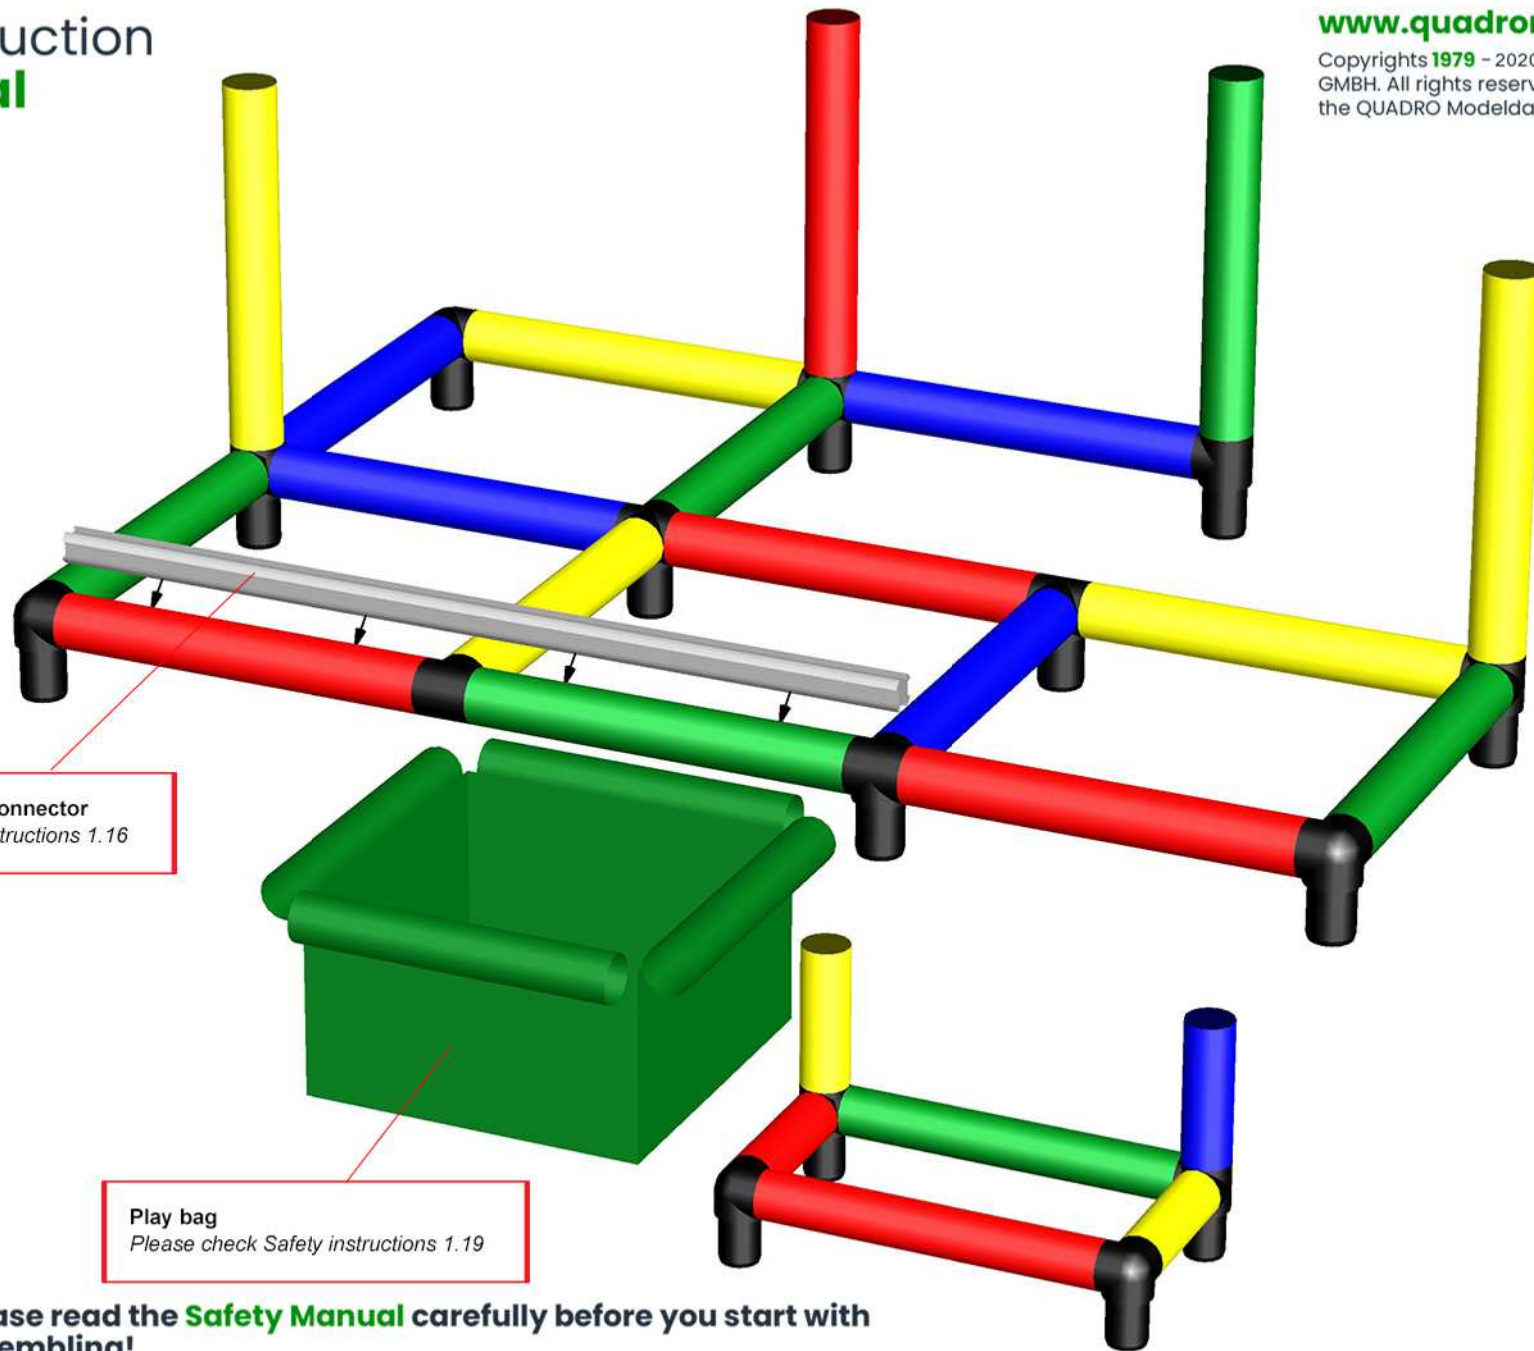

Please read the **Safety Manual** carefully before you start with assembling!

A0210 *Children's Meeting Table with Large Stool and Play Bag*
To build this model you need: Furniture Kit L (Art. 50080)

Aluminium profile & connector
Please check safety instructions 1.16

Play bag
Please check Safety instructions 1.19

Please read the **Safety Manual** carefully before you start with
assembling!

A0210 Children's Meeting Table with Large Stool and Play Bag
To build this model you need: Furniture Kit L (Art. 50080)