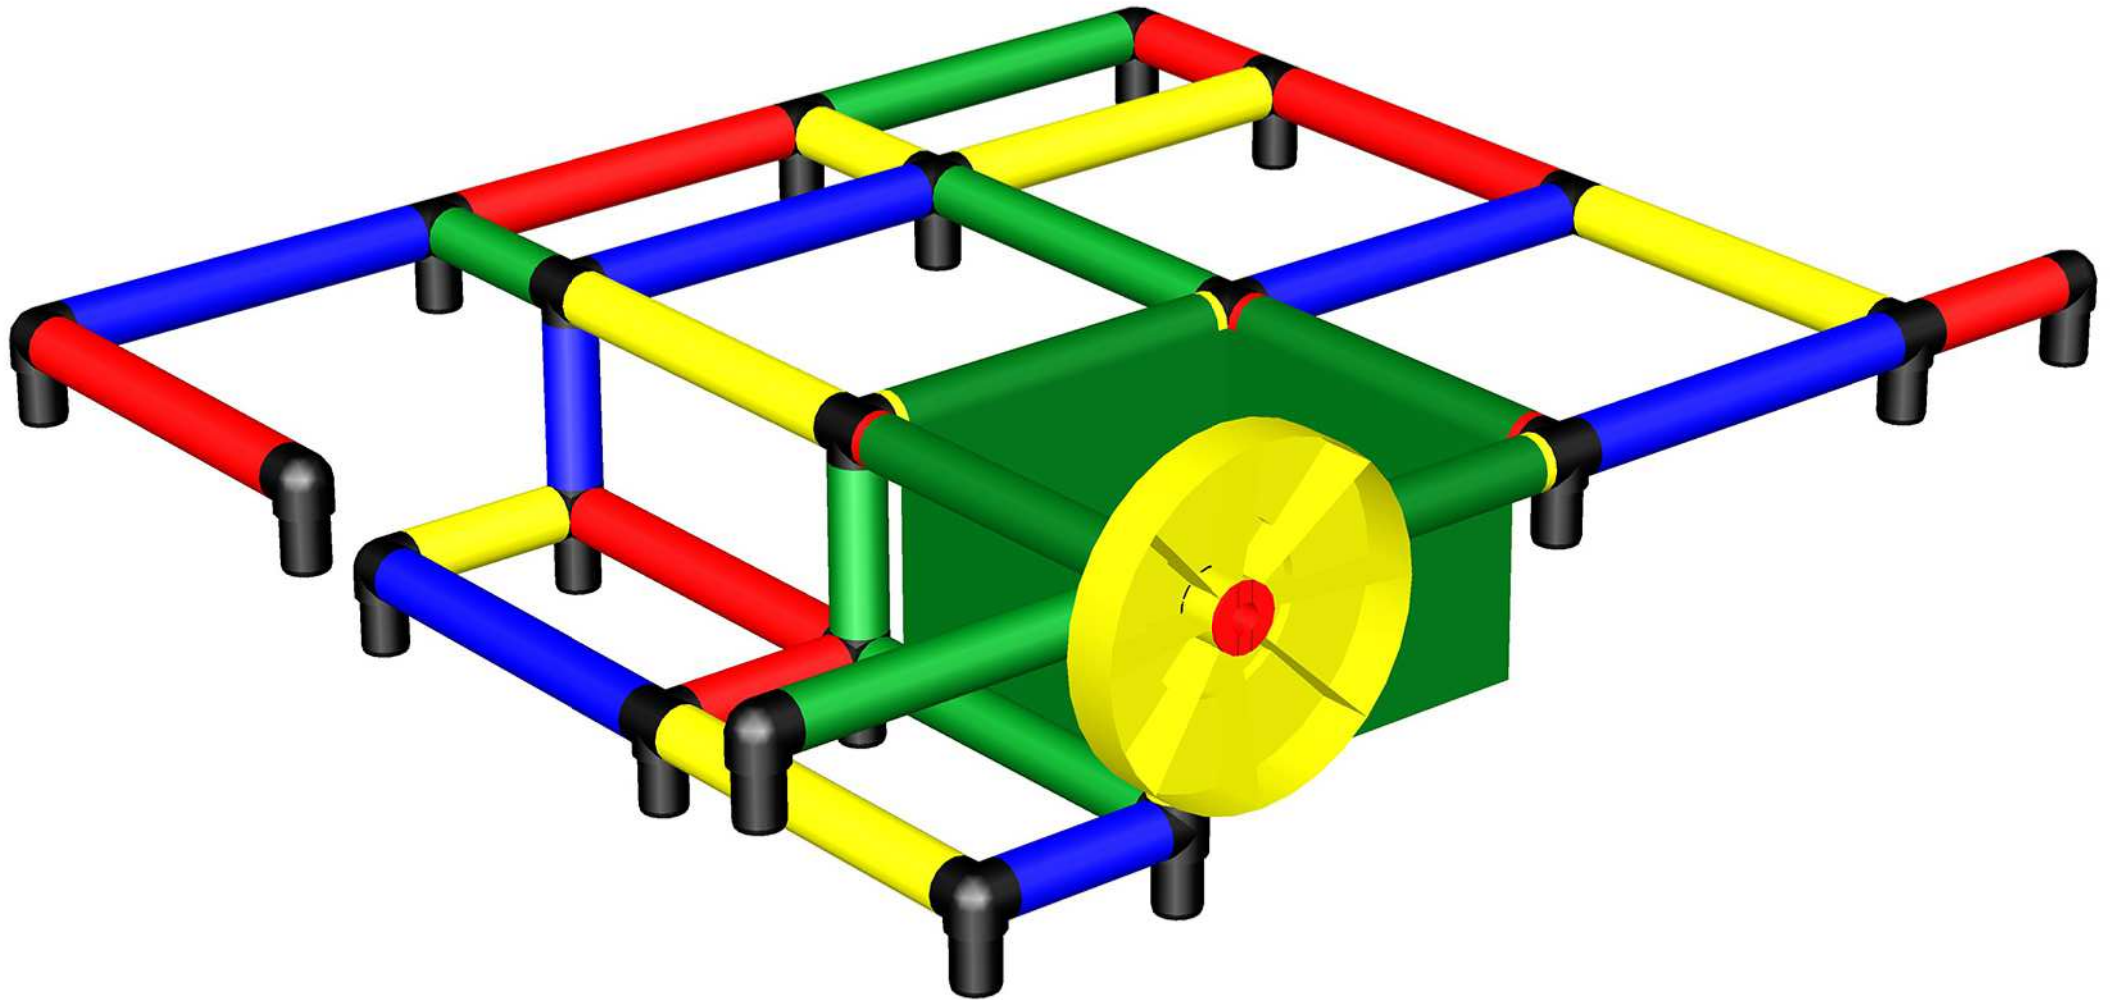

 **Caution**

Please read the **Safety Manual** carefully before you start with assembling!

**A0211**

*Creative Children's Seating Group with Large Action Area including Storage Bag*

To build this model you need: Furniture Kit L (Art. 50080)

**Aluminium profile & connector**  
Please check safety instructions 1.16

**Play bag**  
Please check Safety instructions 1.19

**Multi-wheel**  
Please check safety instructions 1.10

**Caution** Please read the **Safety Manual** carefully before you start with assembling!