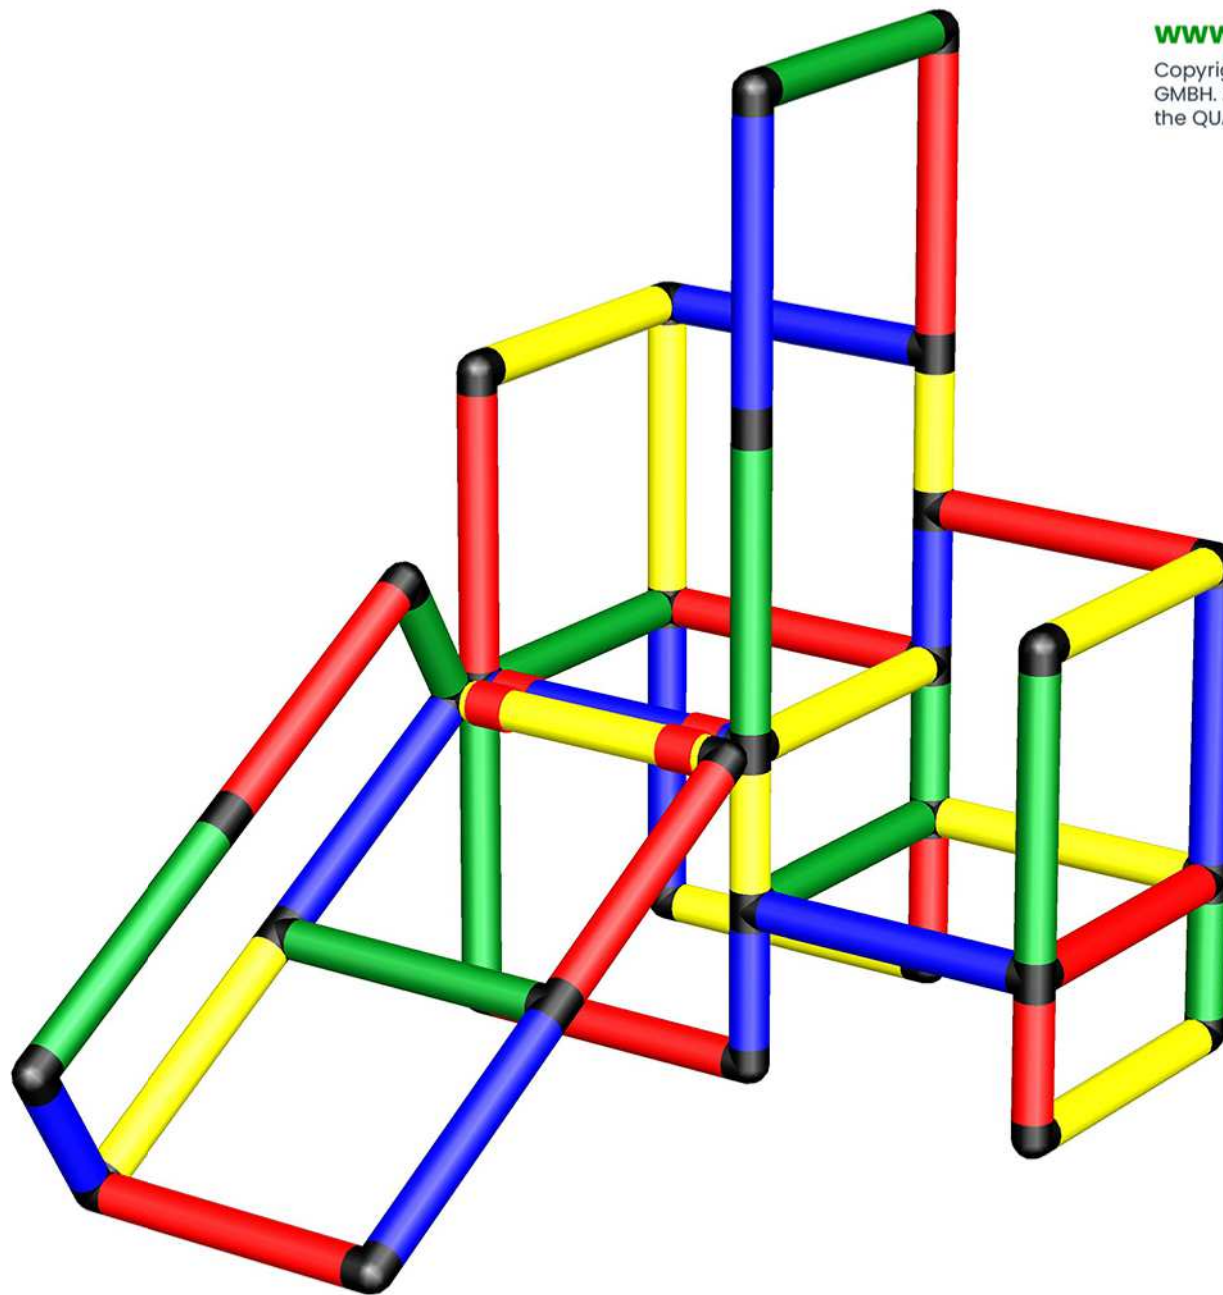

Double tube connector  
Please check safety instructions 1.12

 **Caution**

Please read the **Safety Manual** carefully before you start with  
assembling!

**A0213** *Corner Play Tower with Baby Ramp and Holding Bar*  
To build this model you need: Adventure (Art. 31000)

**Caution** Please read the **Safety Manual** carefully before you start with assembling!

**A0213** *Corner Play Tower with Baby Ramp and Holding Bar*  
To build this model you need: Adventure (Art. 31000)

Please read the **Safety Manual** carefully before you start with assembling!

**A0213** *Corner Play Tower with Baby Ramp and Holding Bar*  
To build this model you need: Adventure (Art. 31000)

Please read the **Safety Manual** carefully before you start with assembling!

**A0213** *Corner Play Tower with Baby Ramp and Holding Bar*  
To build this model you need: Adventure (Art. 31000)