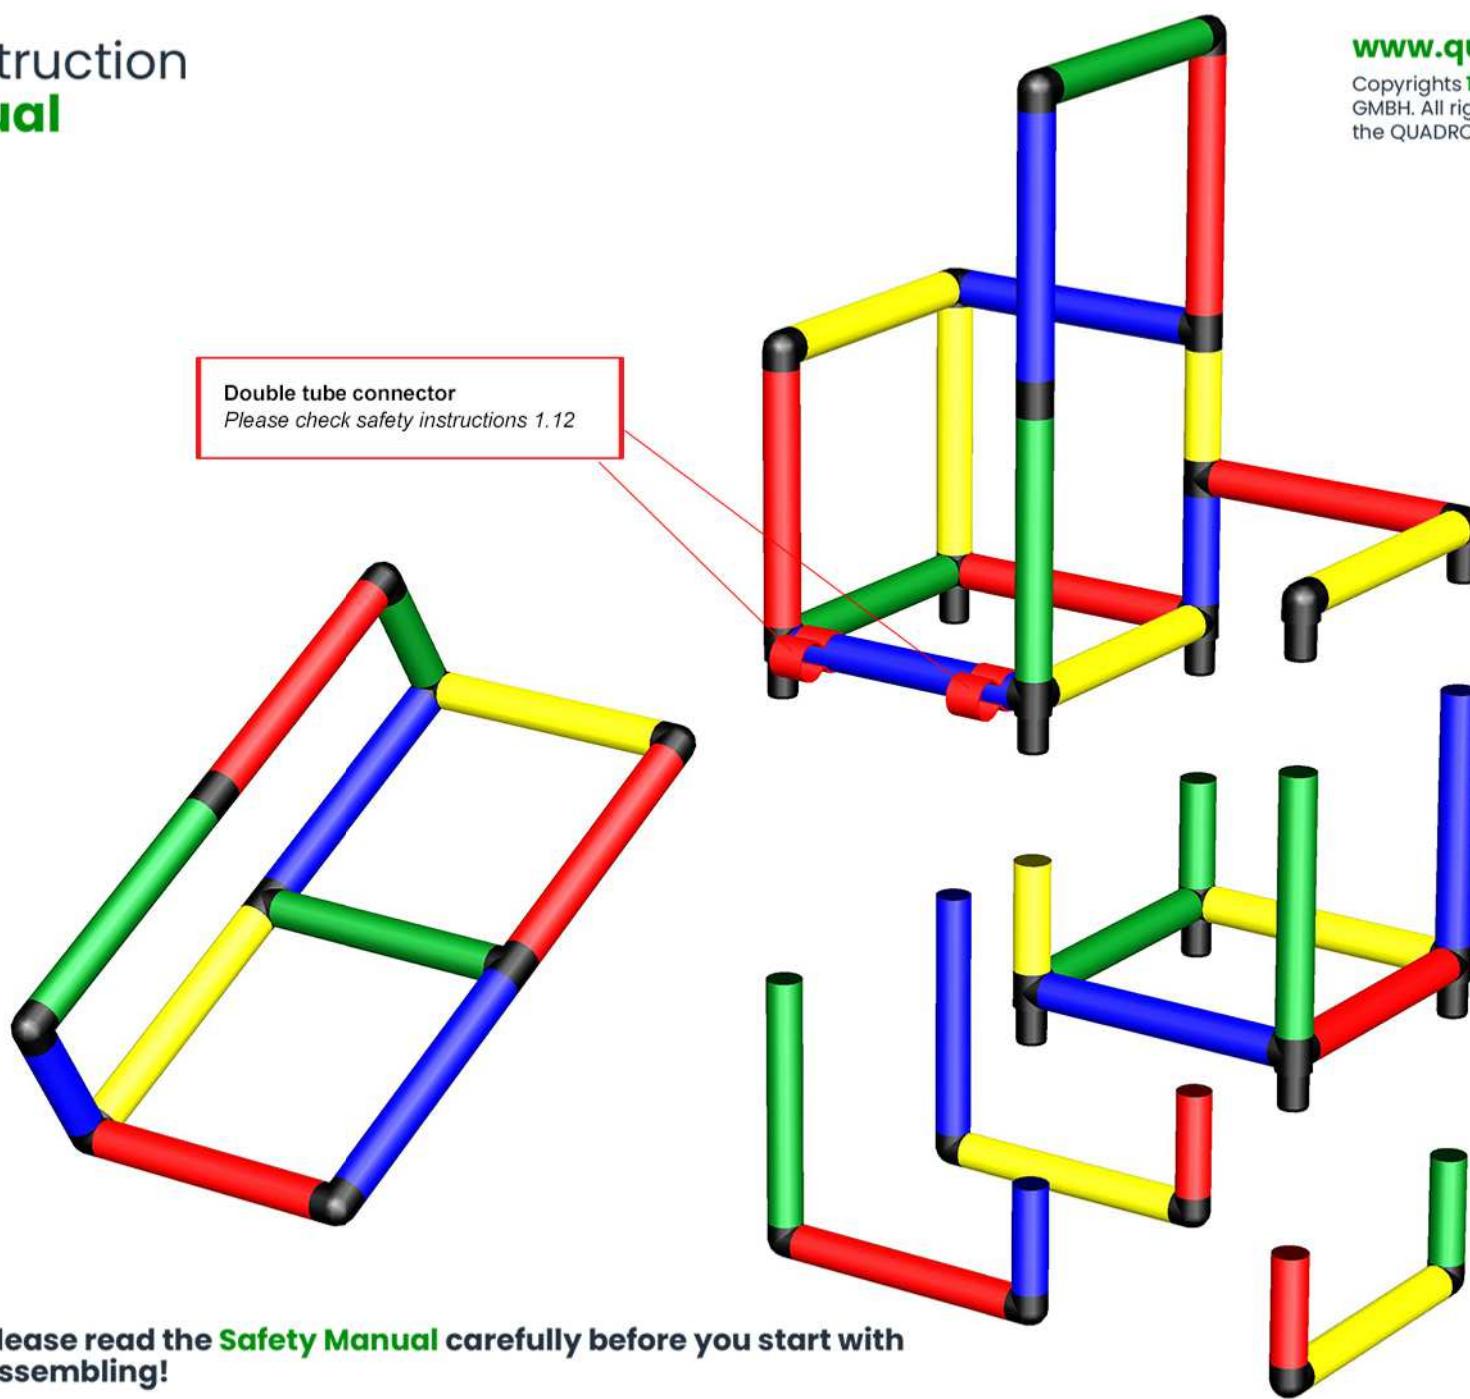

Double tube connector  
Please check safety instructions 1.12

 **Caution**

Please read the **Safety Manual** carefully before you start with  
assembling!

**A0213** *Corner Play Tower with Baby Ramp and Holding Bar*  
To build this model you need: Adventure (Art. 31000)

**Caution** Please read the **Safety Manual** carefully before you start with assembling!

**A0213** *Corner Play Tower with Baby Ramp and Holding Bar*  
To build this model you need: Adventure (Art. 31000)

Please read the **Safety Manual** carefully before you start with assembling!

**A0213** *Corner Play Tower with Baby Ramp and Holding Bar*  
To build this model you need: Adventure (Art. 31000)

Please read the **Safety Manual** carefully before you start with assembling!

**A0213** *Corner Play Tower with Baby Ramp and Holding Bar*  
To build this model you need: Adventure (Art. 31000)