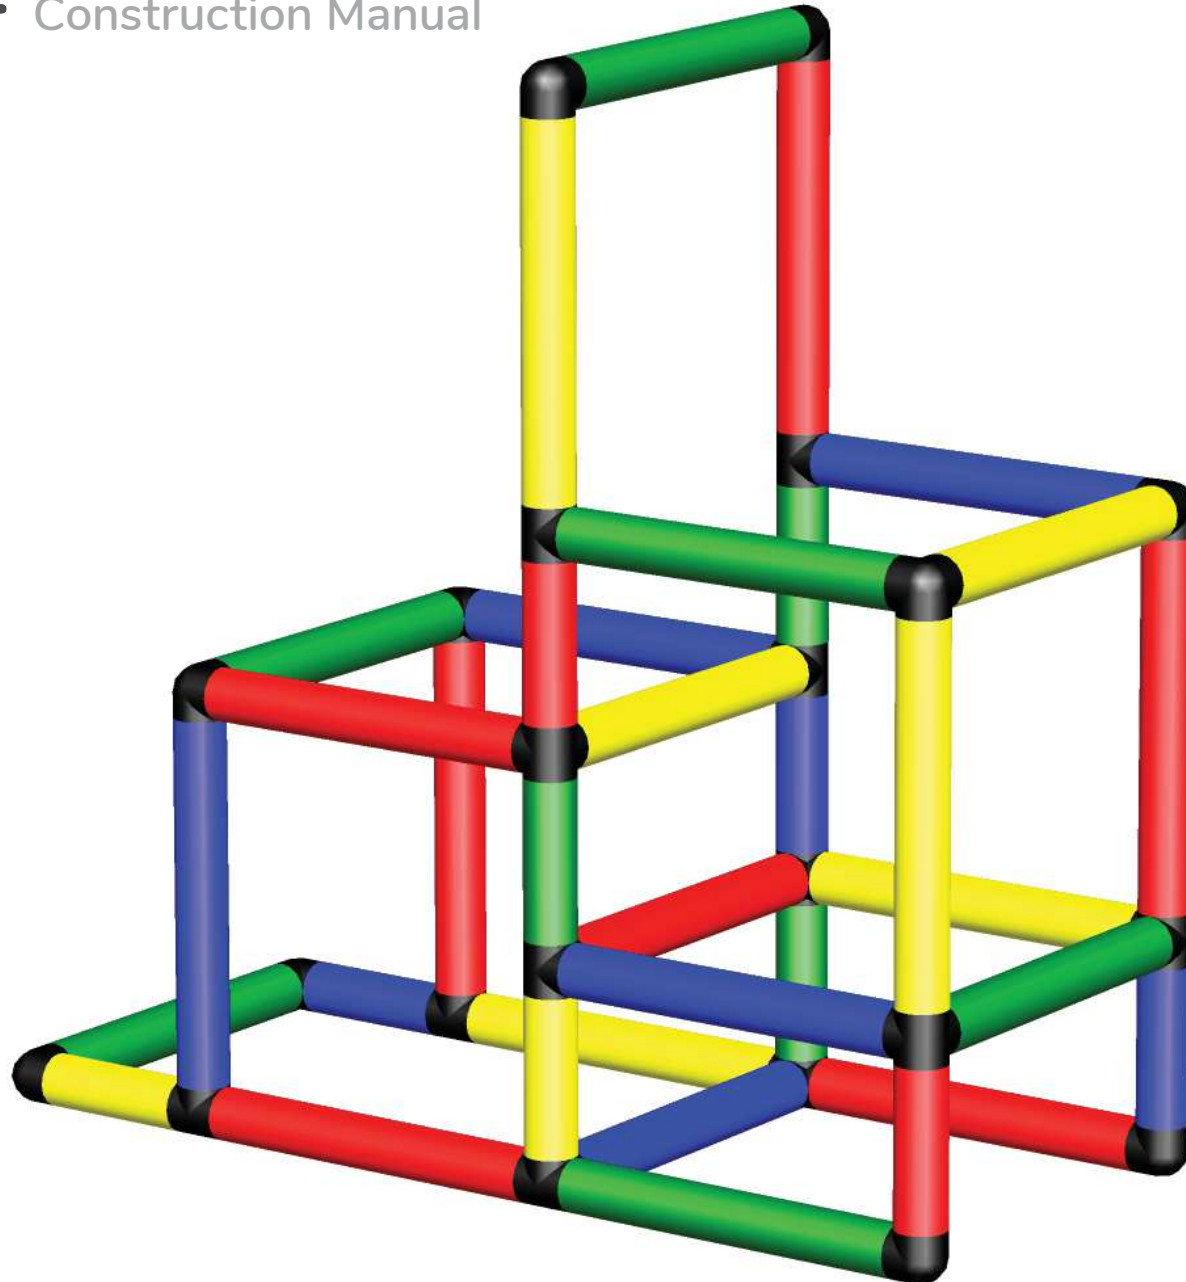

A0254

Aufbauanleitung
Construction Manual