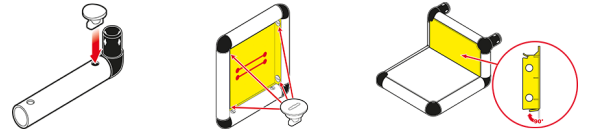

1/2

Caution

Please read the **Safety Manual** carefully before you start with assembling!

Gigantic Play Yacht

To build this model you need:

Universal + Starter Kit

2/2

Please check **Safety Manual** for further details how to screw the **Panels** and **Tubes**.

Assembling **Roof textile**
Safety Manual **1.18**

Assembling
Round textile
Safety Manual **1.19**

Gigantic Play Yacht

To build this model you need:

Universal + Starter Kit