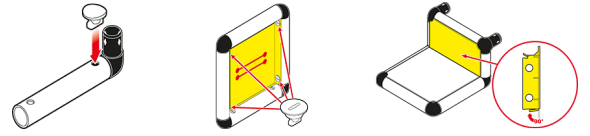

1/2

 **Caution**

Please read the **Safety Manual** carefully before you start with assembling!

Mega Combo Play Castle with Vault, Curved  
and Integrated Slide

To build this model you need:  
Universal + Integrated slide Kit

# 2/2

Please check **Safety Manual** for further details how to screw the **Panels** and **Tubes**.

## Mega Combo Play Castle with Vault, Curved and Integrated Slide

To build this model you need:  
Universal + Integrated slide Kit