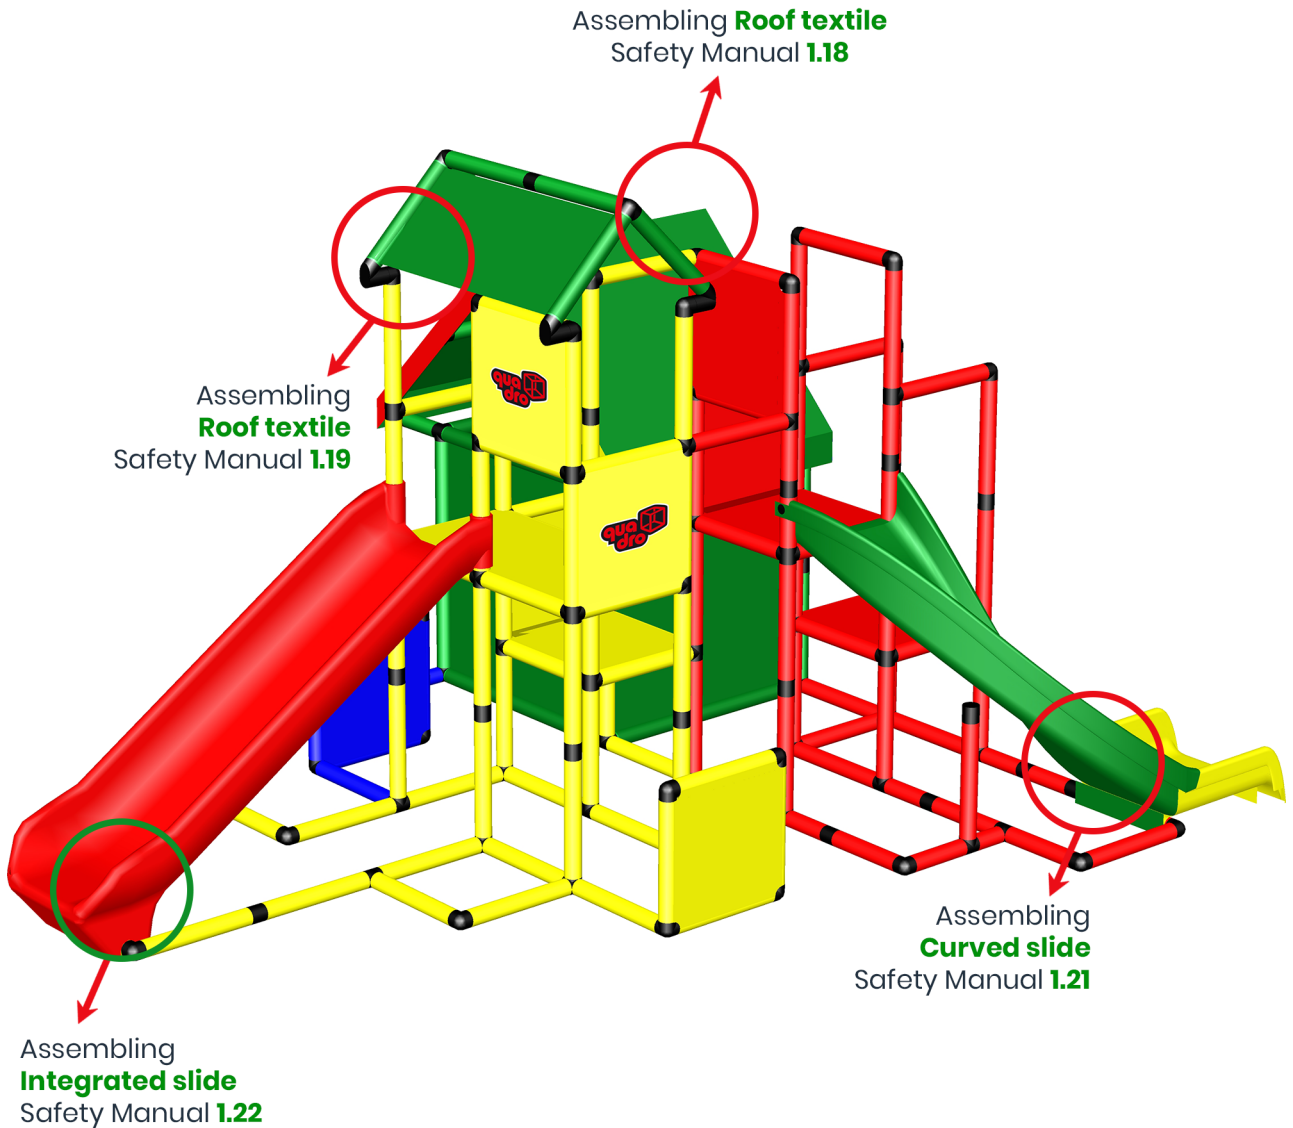

1/2

 **Caution**

Please read the **Safety Manual** carefully before you start with assembling!

Mega Combo Play Castle with Vault, Curved  
and Integrated Slide

To build this model you need:  
Universal + Integrated slide Kit

# 2/2

Please check **Safety Manual** for further details how to screw the **Panels** and **Tubes**.

## Mega Combo Play Castle with Vault, Curved and Integrated Slide

To build this model you need:  
Universal + Integrated slide Kit