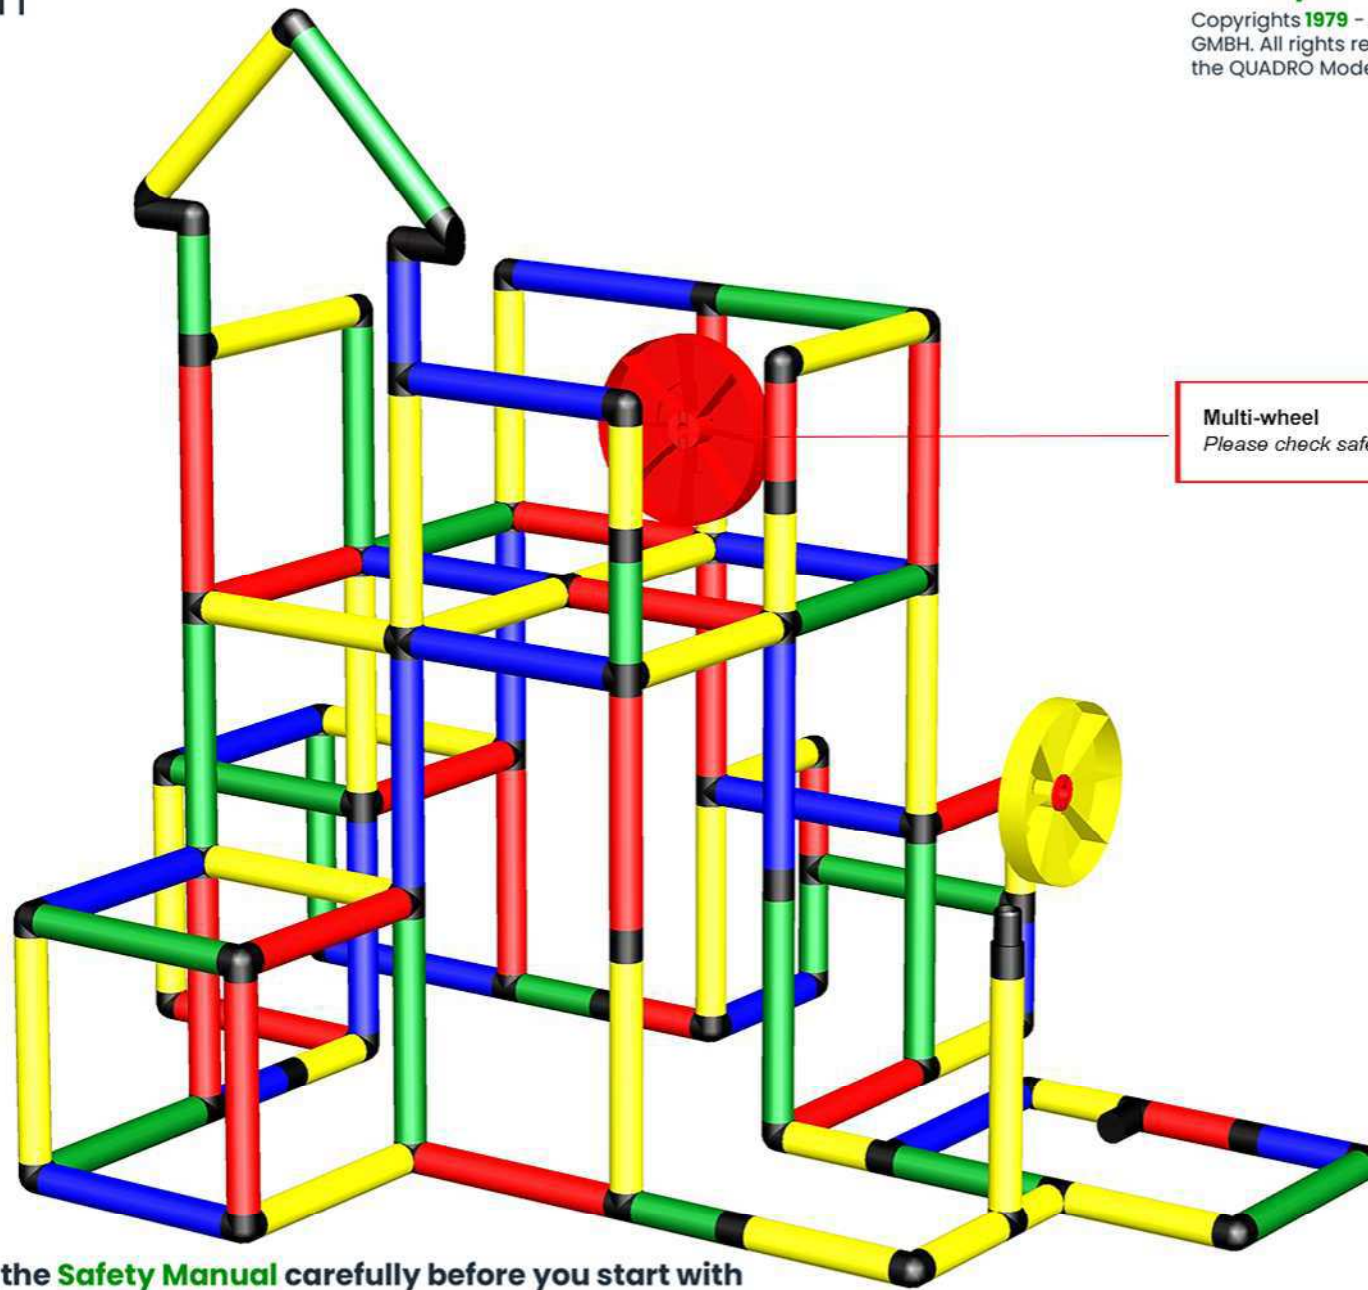

Caution Please read the **Safety Manual** carefully before you start with assembling!

B0047 *Imaginative Climbing Platform for the Curved Slide*
To build this model you need: Evolution (Art. 14080) + Curved Slide (Art. 10020)