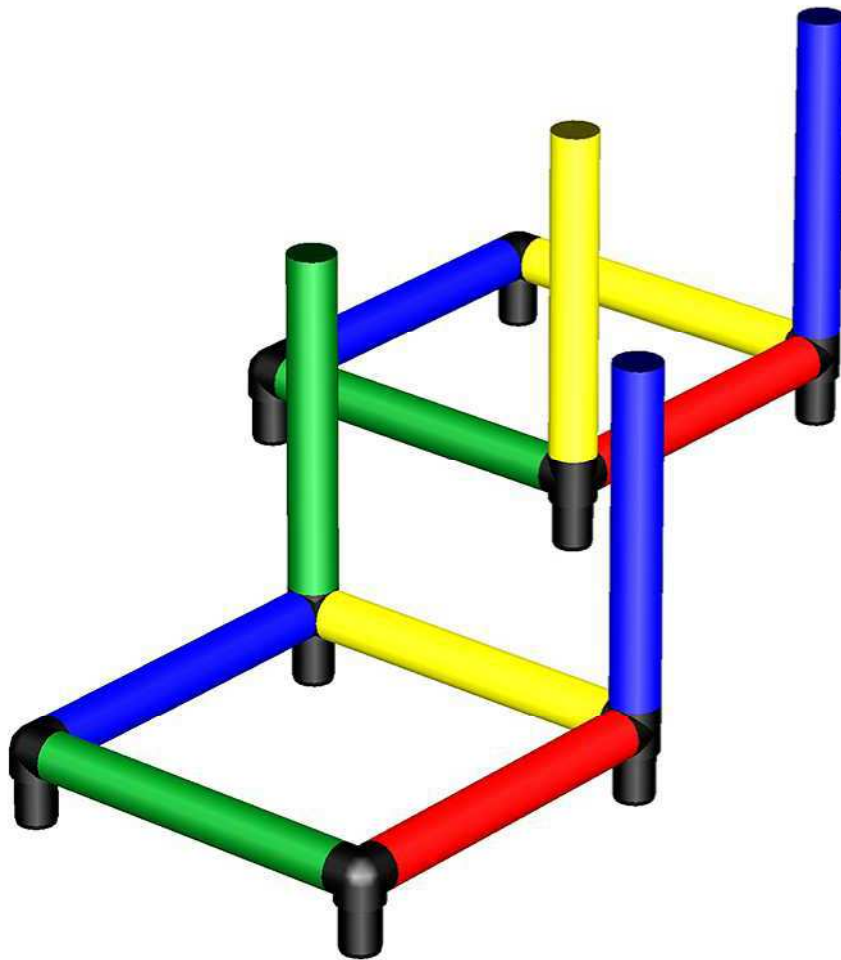

Tube 35 cm, 3 holes 135°
Please check Safety instructions 1.21

 **Caution** Please read the **Safety Manual** carefully before you start with assembling!

B0047 *Imaginative Climbing Platform for the Curved Slide*
To build this model you need: Evolution (Art. 14080) + Curved Slide (Art. 10020)

Please read the **Safety Manual** carefully before you start with assembling!

B0047 *Imaginative Climbing Platform for the Curved Slide*
To build this model you need: Evolution (Art. 14080) + Curved Slide (Art. 10020)