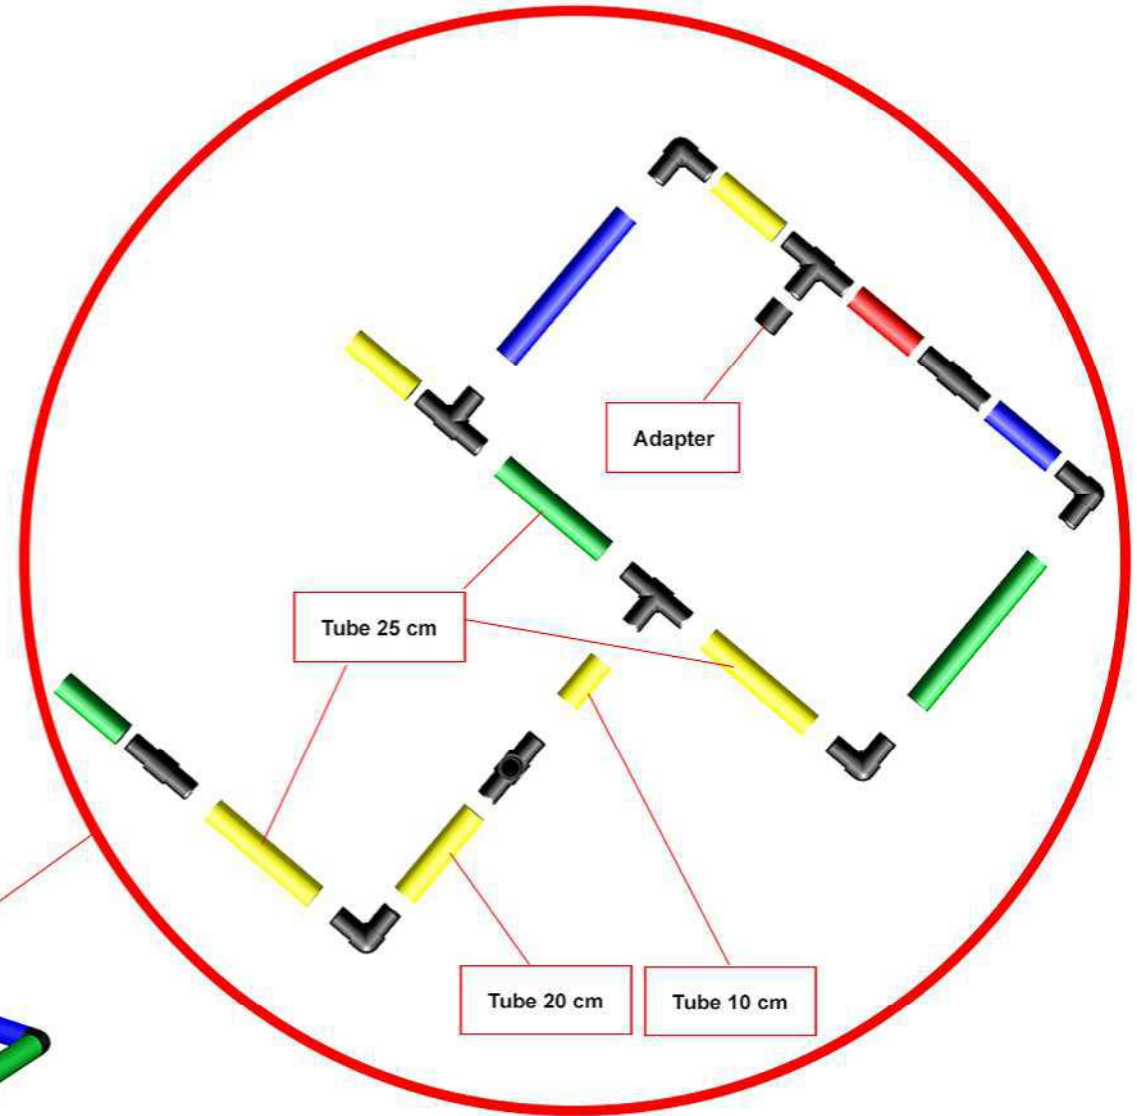

Tube 35 cm, 3 holes 135°
Please check Safety instructions 1.21

 **Caution** Please read the **Safety Manual** carefully before you start with assembling!

B0047 *Imaginative Climbing Platform for the Curved Slide*
To build this model you need: Evolution (Art. 14080) + Curved Slide (Art. 10020)

Please read the **Safety Manual** carefully before you start with assembling!

B0047 *Imaginative Climbing Platform for the Curved Slide*
To build this model you need: Evolution (Art. 14080) + Curved Slide (Art. 10020)