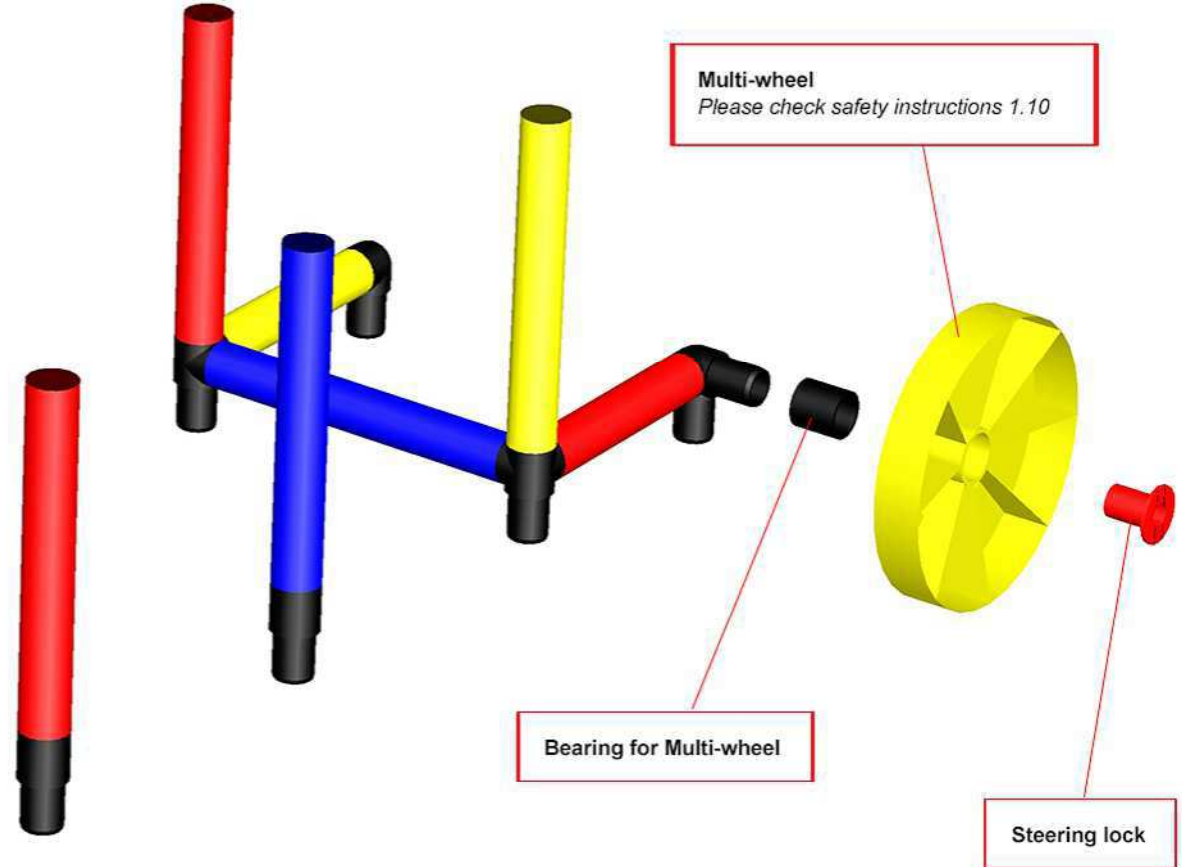

Tube 35 cm, 3 holes 135°
Please check Safety instructions 1.21

 **Caution** Please read the **Safety Manual** carefully before you start with assembling!

B0047 *Imaginative Climbing Platform for the Curved Slide*
To build this model you need: Evolution (Art. 14080) + Curved Slide (Art. 10020)

Please read the **Safety Manual** carefully before you start with assembling!

B0047 *Imaginative Climbing Platform for the Curved Slide*
To build this model you need: Evolution (Art. 14080) + Curved Slide (Art. 10020)