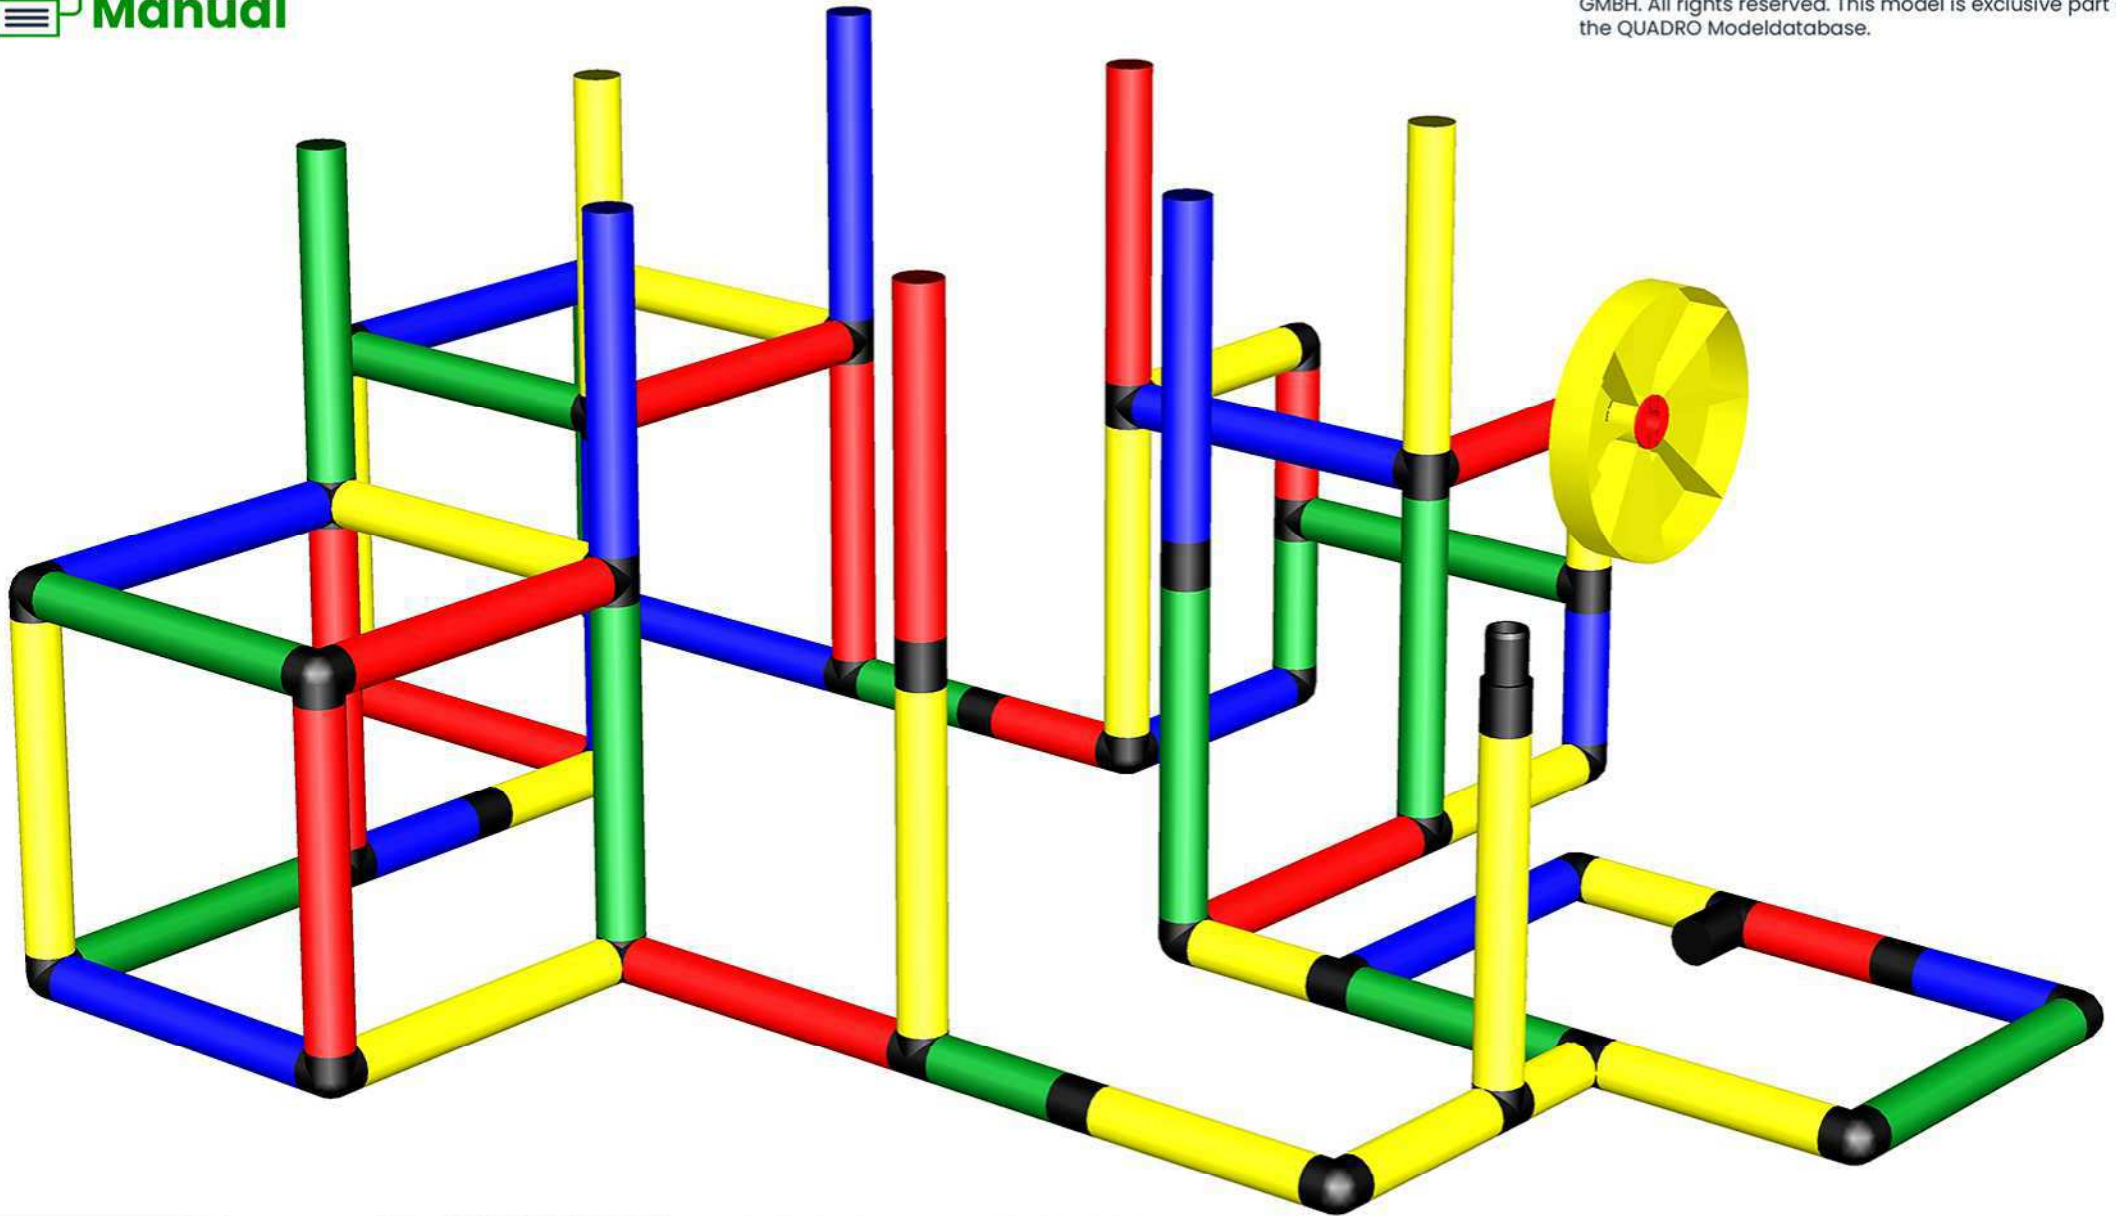

Caution Please read the **Safety Manual** carefully before you start with assembling!

B0047 *Imaginative Climbing Platform for the Curved Slide*
To build this model you need: Evolution (Art. 14080) + Curved Slide (Art. 10020)