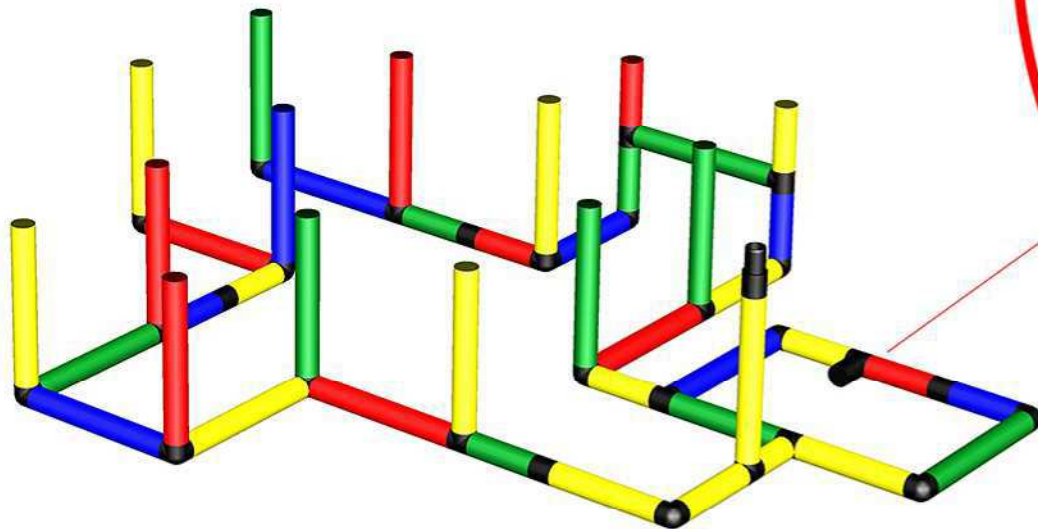

Tube 35 cm, 3 holes 135°
Please check Safety instructions 1.21

 **Caution** Please read the **Safety Manual** carefully before you start with assembling!

B0047 *Imaginative Climbing Platform for the Curved Slide*
To build this model you need: Evolution (Art. 14080) + Curved Slide (Art. 10020)

Please read the **Safety Manual** carefully before you start with assembling!

B0047 *Imaginative Climbing Platform for the Curved Slide*
To build this model you need: Evolution (Art. 14080) + Curved Slide (Art. 10020)