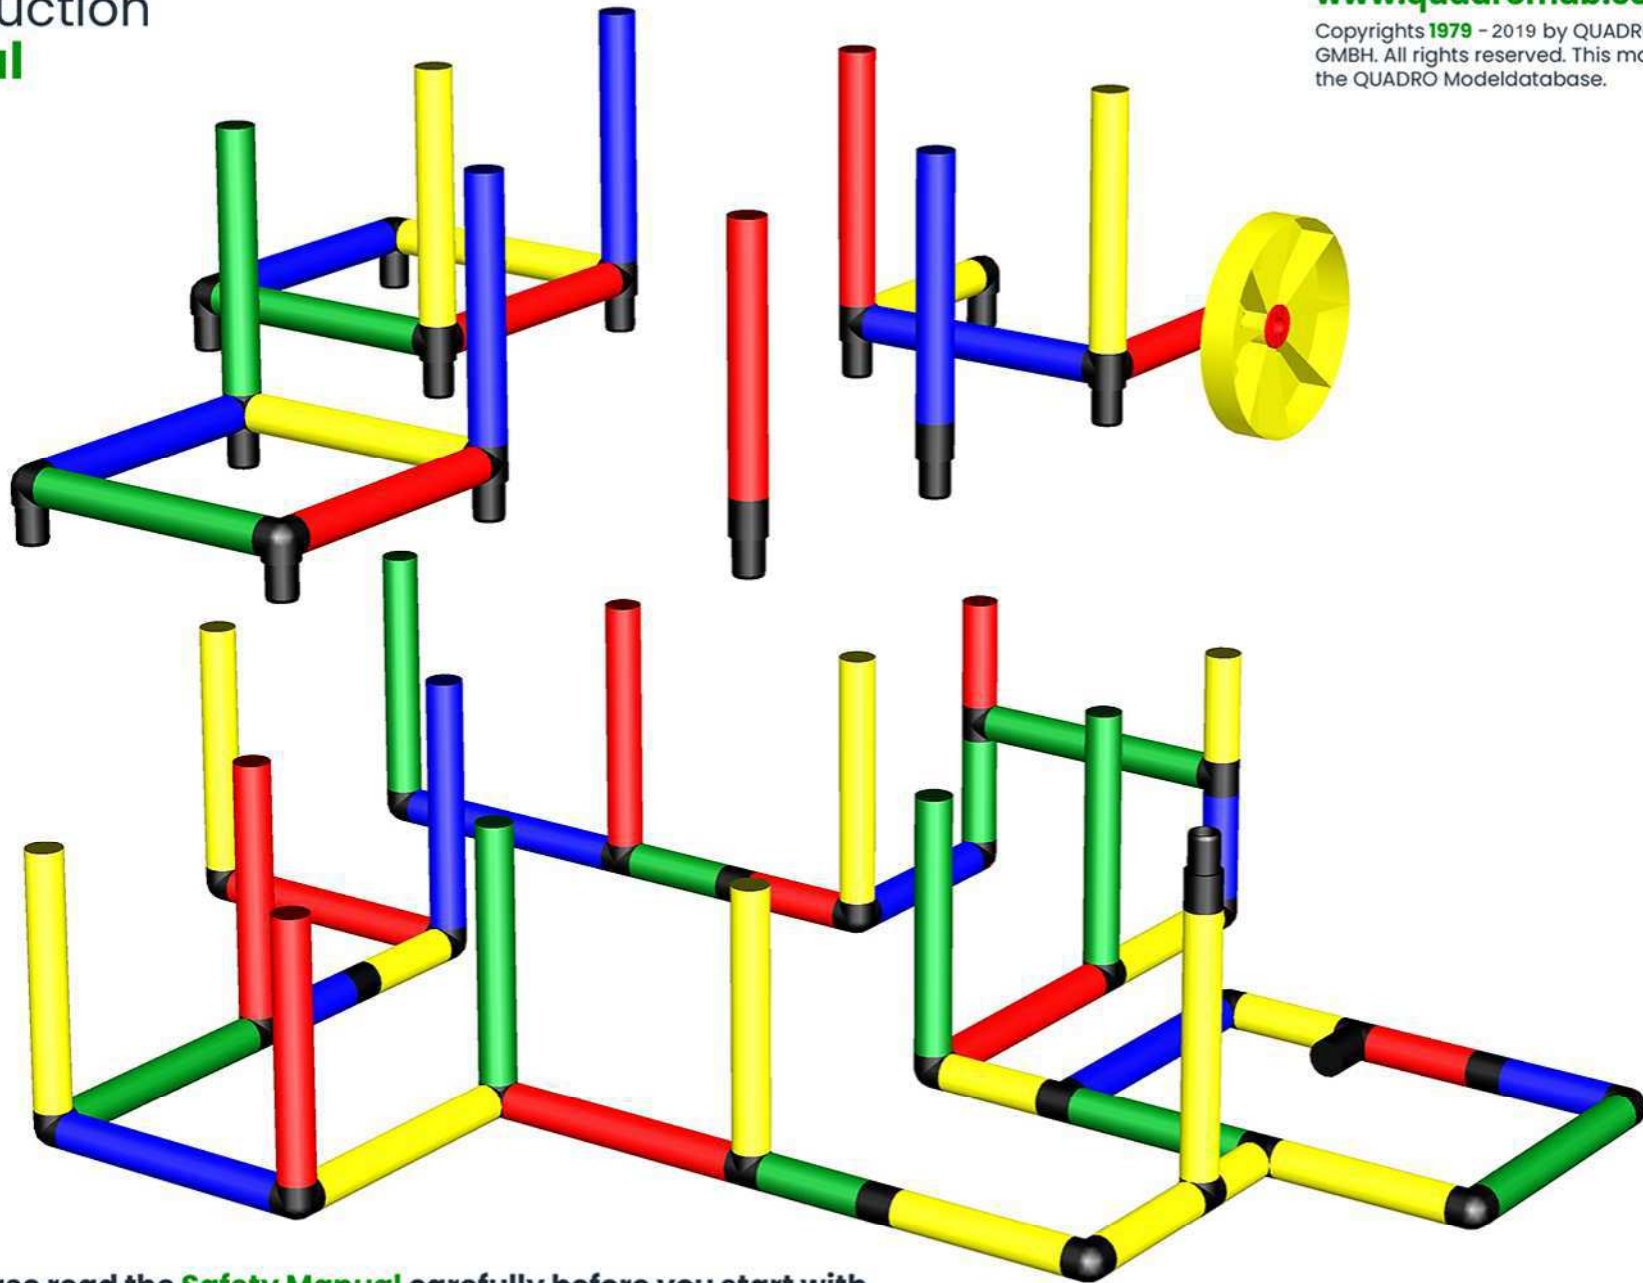

Tube 35 cm, 3 holes 135°
Please check Safety instructions 1.21

 **Caution** Please read the **Safety Manual** carefully before you start with assembling!

B0047 *Imaginative Climbing Platform for the Curved Slide*
To build this model you need: Evolution (Art. 14080) + Curved Slide (Art. 10020)

Please read the **Safety Manual** carefully before you start with assembling!

B0047 *Imaginative Climbing Platform for the Curved Slide*
To build this model you need: Evolution (Art. 14080) + Curved Slide (Art. 10020)