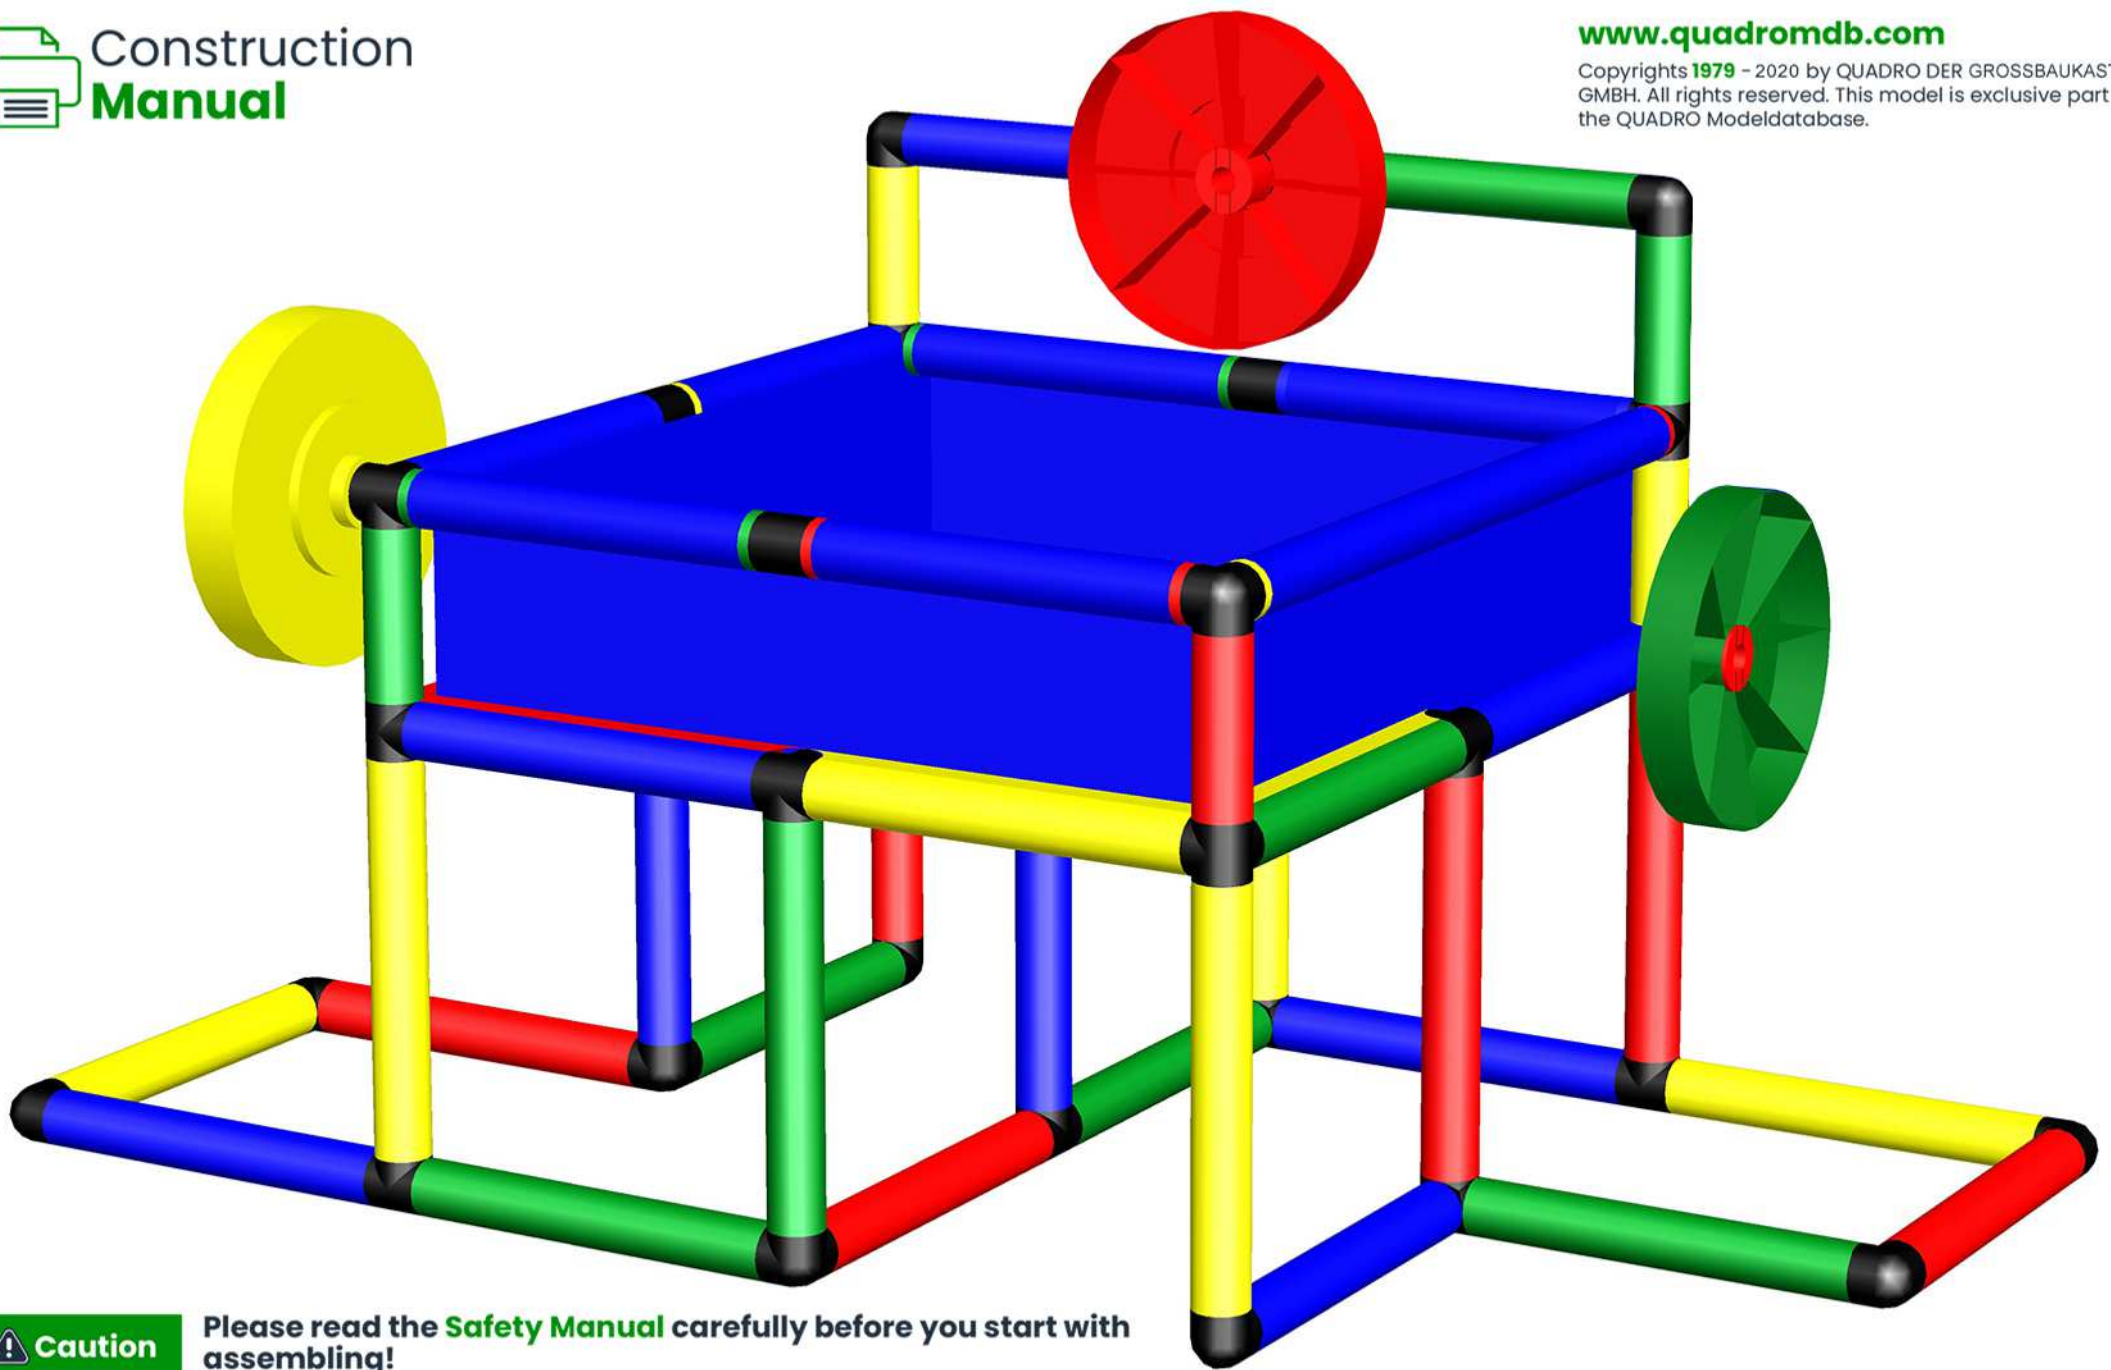

Caution

Please read the **Safety Manual** carefully before you start with assembling!

B0069 *Big Sand and Water Play Table*
To build this model you need: Basic + Pool liner XS