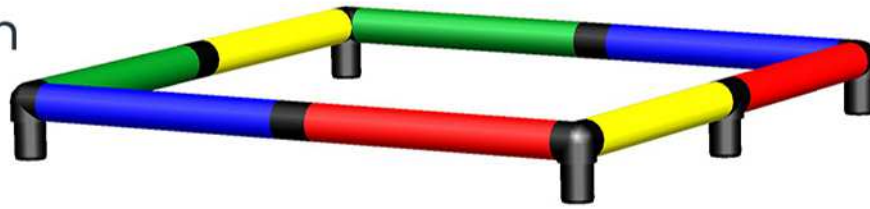

Caution Please read the **Safety Manual** carefully before you start with assembling!

B0074 *Sand and Water Play Table with Chair and Simple Footrests*
To build this model you need: Evolution + Pool liner XS

Please read the **Safety Manual** carefully before you start with
assembling!

B0074 *Sand and Water Play Table with Chair and Simple Footrests*
To build this model you need: Evolution + Pool liner XS

Please read the **Safety Manual** carefully before you start with assembling!

B0074 *Sand and Water Play Table with Chair and Simple Footrests*
To build this model you need: Evolution + Pool liner XS

Pool
Please check safety instructions 1.14

Please read the **Safety Manual** carefully before you start with assembling!

Please read the **Safety Manual** carefully before you start with
assembling!

B0074 *Sand and Water Play Table with Chair and Simple Footrests*
To build this model you need: Evolution + Pool liner XS