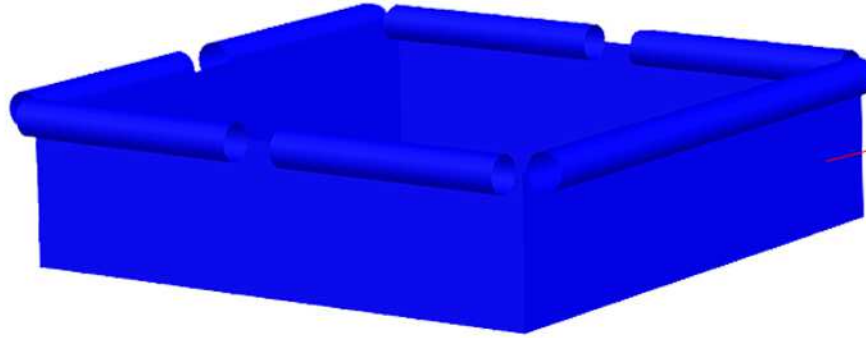

Caution Please read the **Safety Manual** carefully before you start with assembling!

B0074 *Sand and Water Play Table with Chair and Simple Footrests*
To build this model you need: Evolution + Pool liner XS

Please read the **Safety Manual** carefully before you start with
assembling!

B0074 *Sand and Water Play Table with Chair and Simple Footrests*
To build this model you need: Evolution + Pool liner XS

Please read the **Safety Manual** carefully before you start with assembling!

B0074 *Sand and Water Play Table with Chair and Simple Footrests*
To build this model you need: Evolution + Pool liner XS

Pool
Please check safety instructions 1.14

Please read the **Safety Manual** carefully before you start with assembling!

Please read the **Safety Manual** carefully before you start with
assembling!

B0074 *Sand and Water Play Table with Chair and Simple Footrests*
To build this model you need: Evolution + Pool liner XS