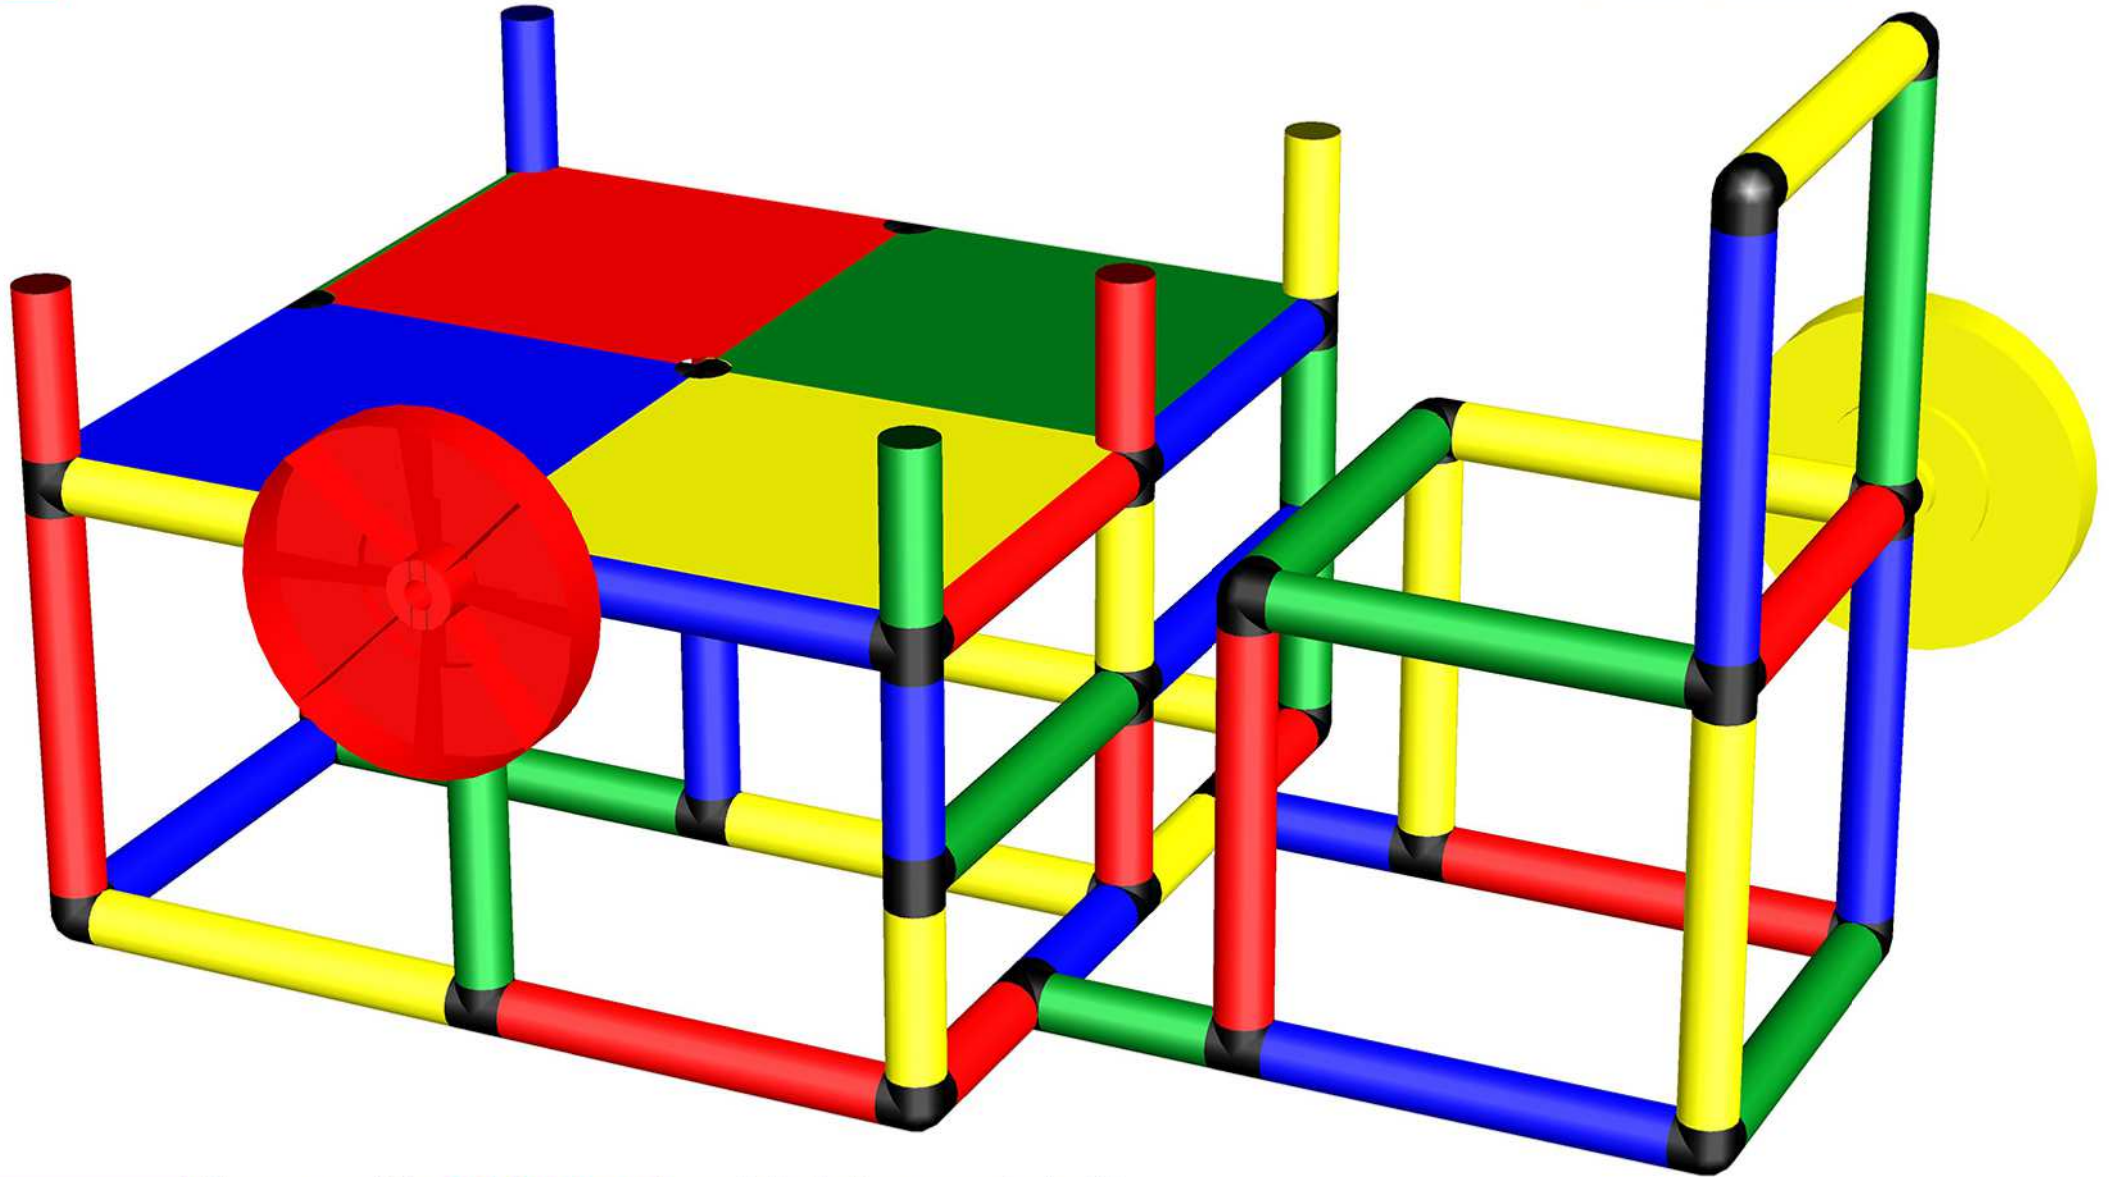

Caution Please read the **Safety Manual** carefully before you start with assembling!

B0074 *Sand and Water Play Table with Chair and Simple Footrests*
To build this model you need: Evolution + Pool liner XS

Please read the **Safety Manual** carefully before you start with
assembling!

B0074 *Sand and Water Play Table with Chair and Simple Footrests*
To build this model you need: Evolution + Pool liner XS

Please read the **Safety Manual** carefully before you start with assembling!

B0074 *Sand and Water Play Table with Chair and Simple Footrests*
To build this model you need: Evolution + Pool liner XS

Pool
Please check safety instructions 1.14

Please read the **Safety Manual** carefully before you start with assembling!

Please read the **Safety Manual** carefully before you start with
assembling!

B0074 *Sand and Water Play Table with Chair and Simple Footrests*
To build this model you need: Evolution + Pool liner XS