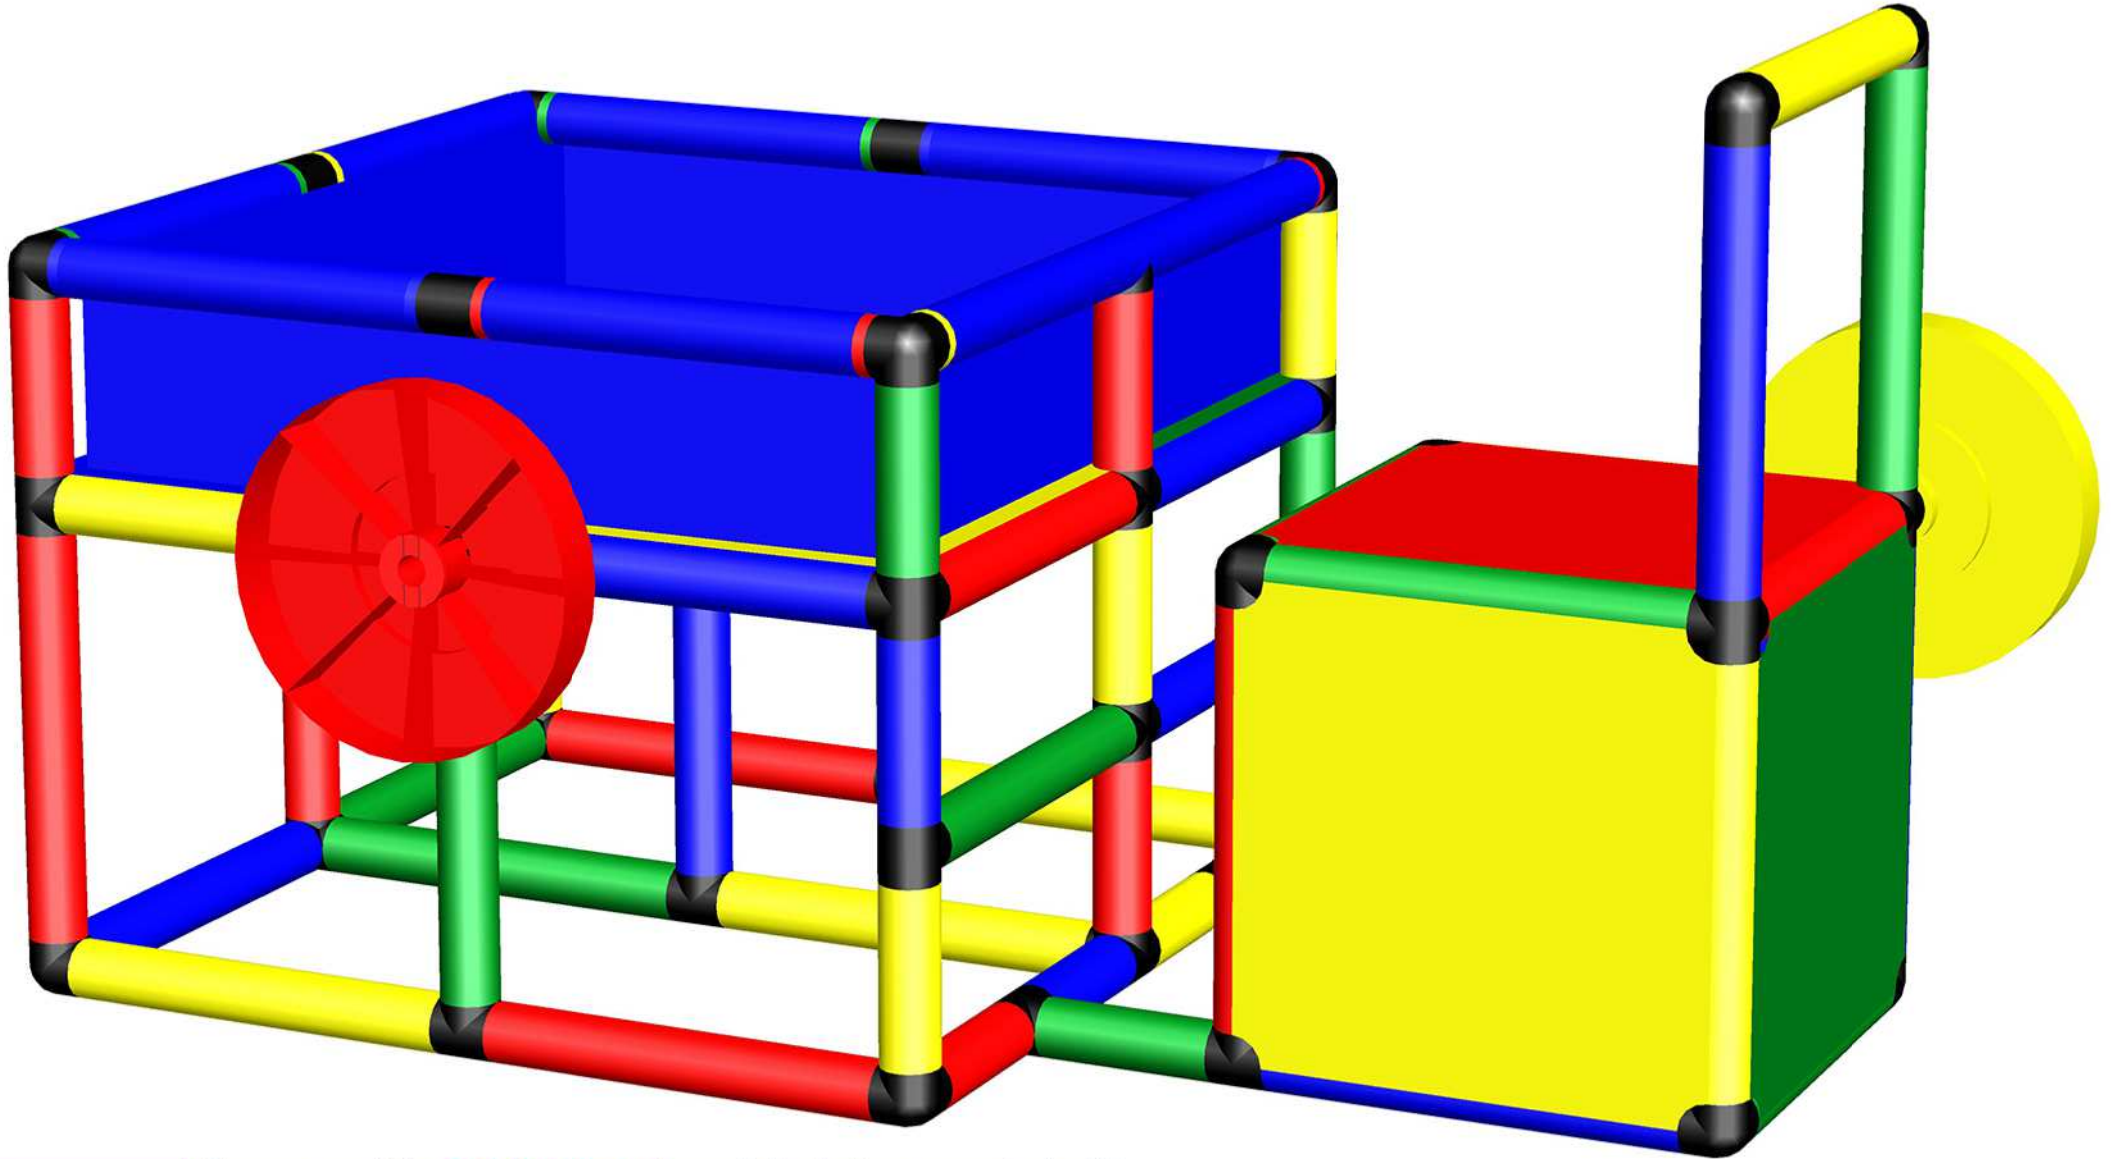

Caution Please read the **Safety Manual** carefully before you start with assembling!

B0074 *Sand and Water Play Table with Chair and Simple Footrests*
To build this model you need: Evolution + Pool liner XS

Please read the **Safety Manual** carefully before you start with
assembling!

B0074 *Sand and Water Play Table with Chair and Simple Footrests*
To build this model you need: Evolution + Pool liner XS

Please read the **Safety Manual** carefully before you start with assembling!

B0074 *Sand and Water Play Table with Chair and Simple Footrests*
To build this model you need: Evolution + Pool liner XS

Pool
Please check safety instructions 1.14

Please read the **Safety Manual** carefully before you start with assembling!

Please read the **Safety Manual** carefully before you start with
assembling!

B0074 *Sand and Water Play Table with Chair and Simple Footrests*
To build this model you need: Evolution + Pool liner XS