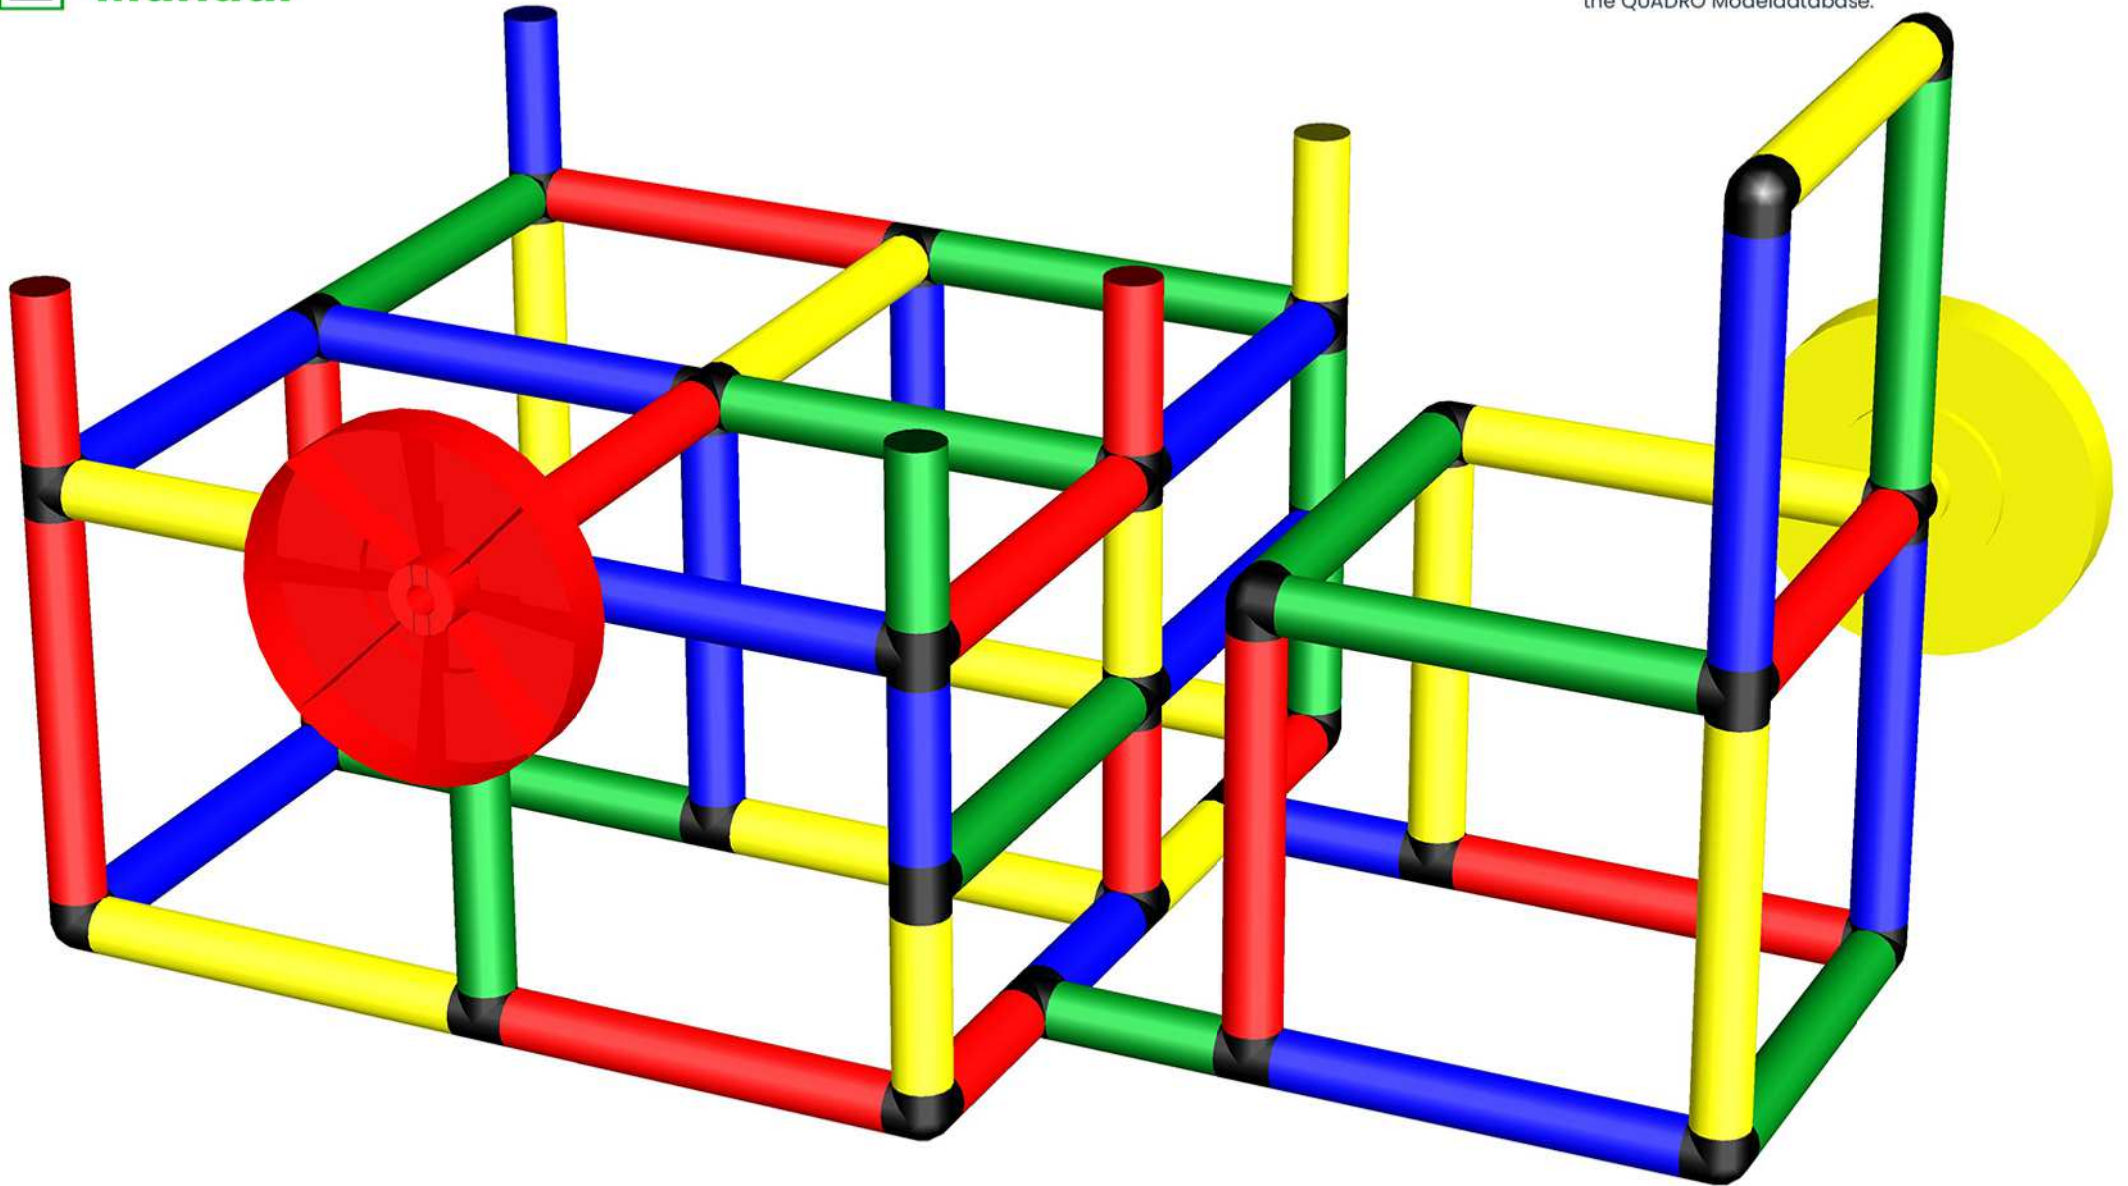

Caution Please read the **Safety Manual** carefully before you start with assembling!

B0074 *Sand and Water Play Table with Chair and Simple Footrests*
To build this model you need: Evolution + Pool liner XS

Please read the **Safety Manual** carefully before you start with
assembling!

B0074 *Sand and Water Play Table with Chair and Simple Footrests*
To build this model you need: Evolution + Pool liner XS

Please read the **Safety Manual** carefully before you start with assembling!

B0074 *Sand and Water Play Table with Chair and Simple Footrests*
To build this model you need: Evolution + Pool liner XS

Pool
Please check safety instructions 1.14

Please read the **Safety Manual** carefully before you start with assembling!

Please read the **Safety Manual** carefully before you start with
assembling!

B0074 *Sand and Water Play Table with Chair and Simple Footrests*
To build this model you need: Evolution + Pool liner XS