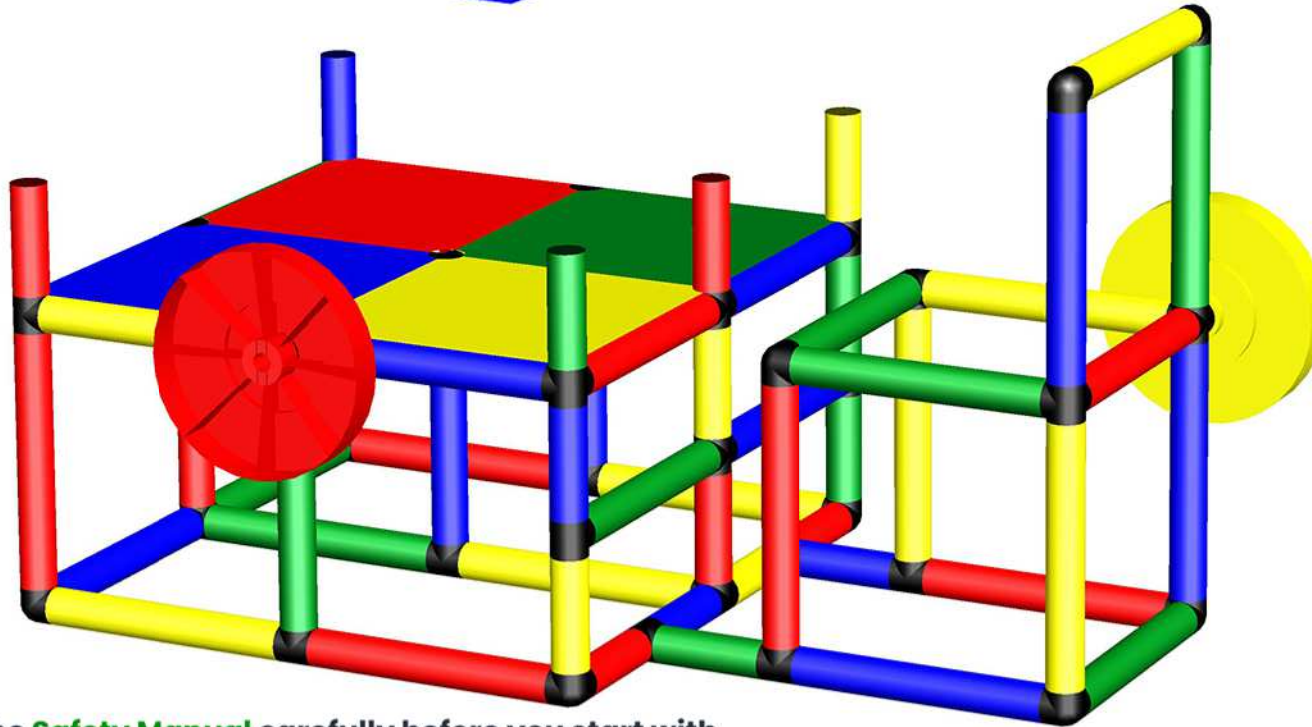

Caution Please read the **Safety Manual** carefully before you start with assembling!

B0074 *Sand and Water Play Table with Chair and Simple Footrests*
To build this model you need: Evolution + Pool liner XS

Please read the **Safety Manual** carefully before you start with
assembling!

B0074 *Sand and Water Play Table with Chair and Simple Footrests*
To build this model you need: Evolution + Pool liner XS

Please read the **Safety Manual** carefully before you start with assembling!

B0074 *Sand and Water Play Table with Chair and Simple Footrests*
To build this model you need: Evolution + Pool liner XS

Pool
Please check safety instructions 1.14

Please read the **Safety Manual** carefully before you start with assembling!

Please read the **Safety Manual** carefully before you start with
assembling!

B0074 *Sand and Water Play Table with Chair and Simple Footrests*
To build this model you need: Evolution + Pool liner XS