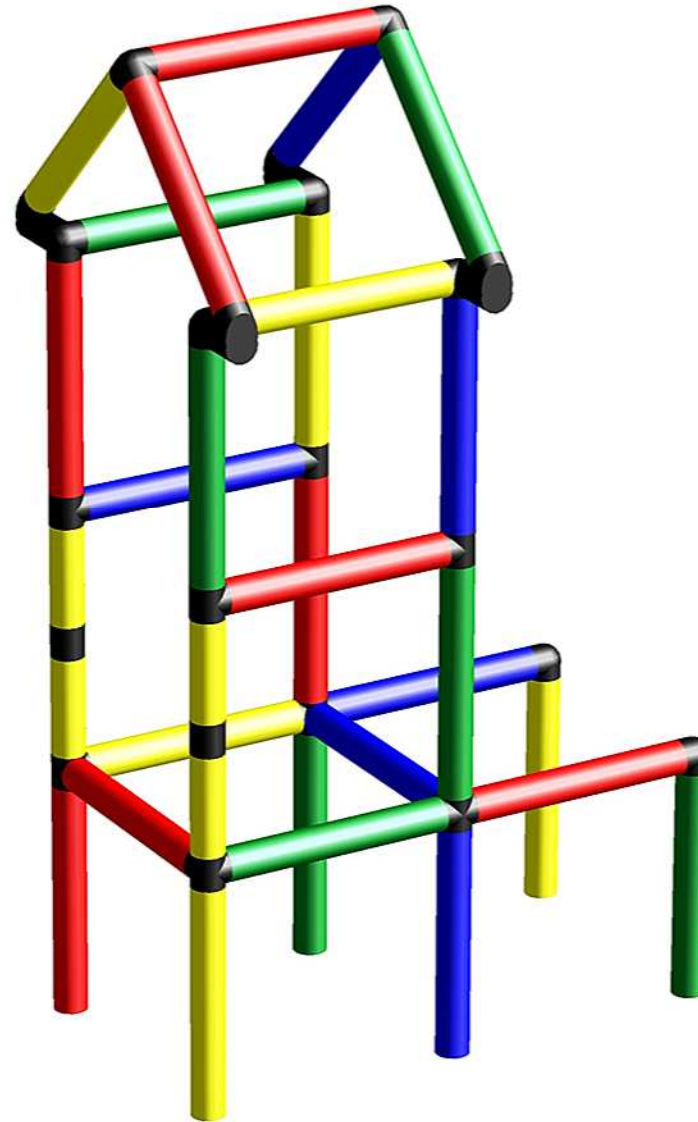

Caution Please read the **Safety Manual** carefully before you start with assembling!

B0094 *Play Tower with Large Ball Pit, Baby Slide and Modular Slide*
To build this model you need: Ultimate (Art. 16699) + Modular Slide (Art. 10010)

Please read the **Safety Manual** carefully before you start with
assembling!

B0094 *Play Tower with Large Ball Pit, Baby Slide and Modular Slide*
To build this model you need: Ultimate (Art. 16699) + Modular Slide (Art. 10010)