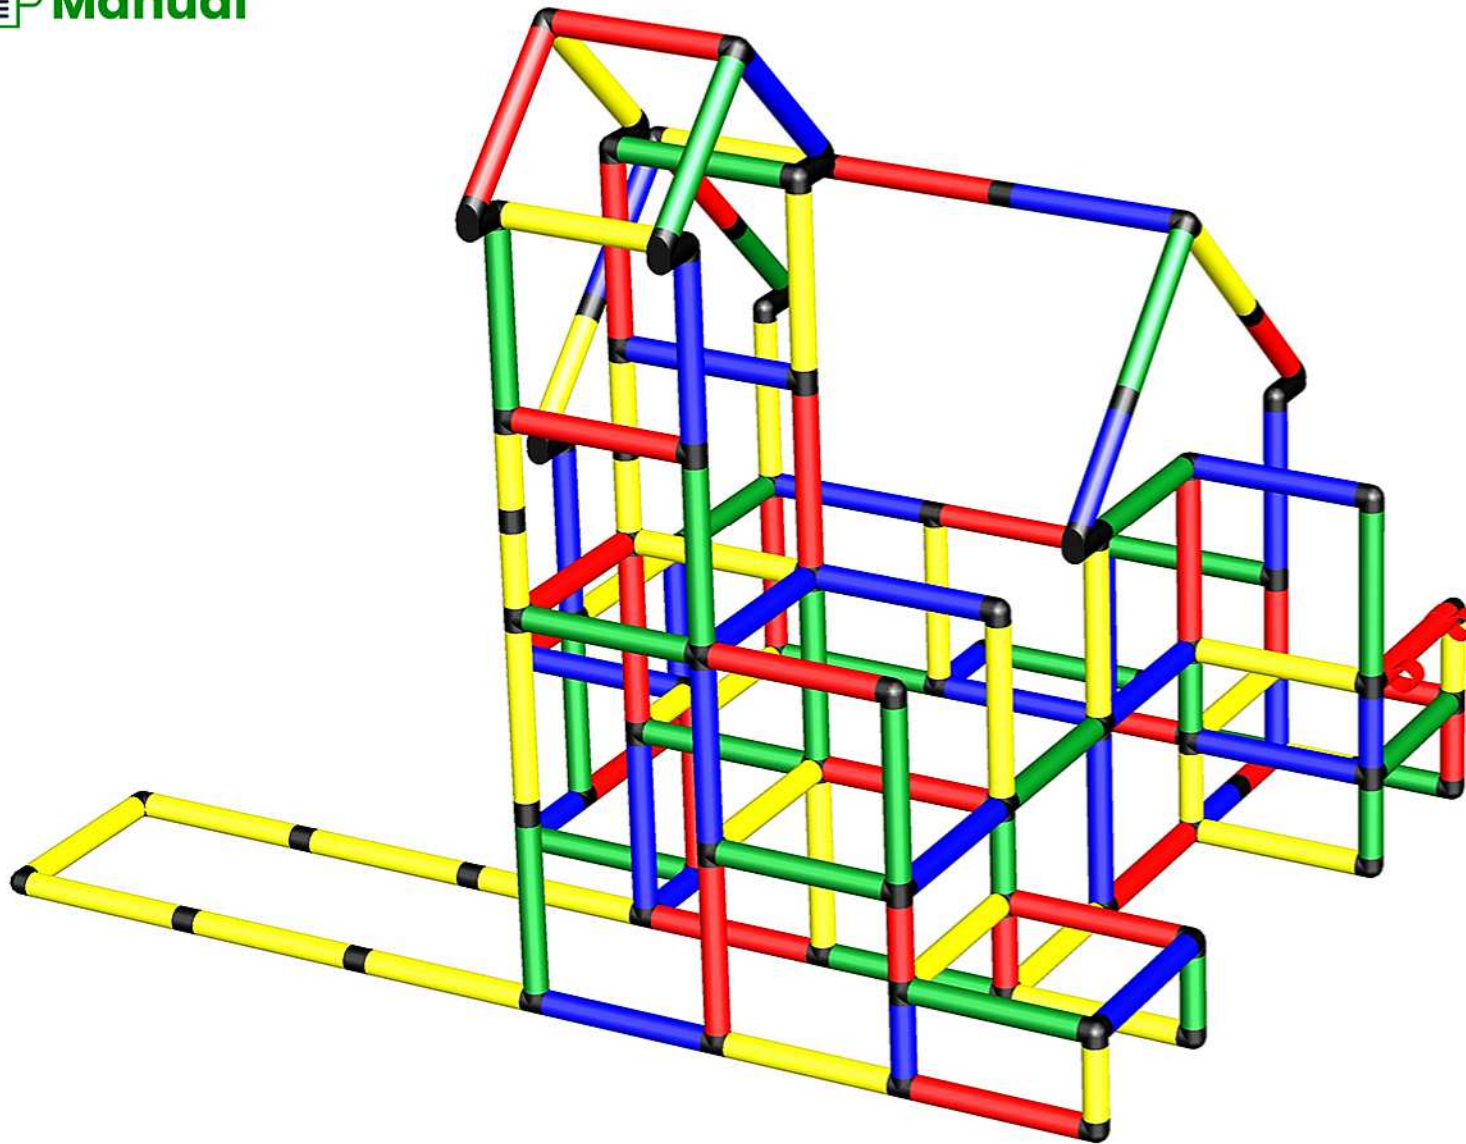

Caution Please read the **Safety Manual** carefully before you start with assembling!

B0094 *Play Tower with Large Ball Pit, Baby Slide and Modular Slide*
To build this model you need: Ultimate (Art. 16699) + Modular Slide (Art. 10010)