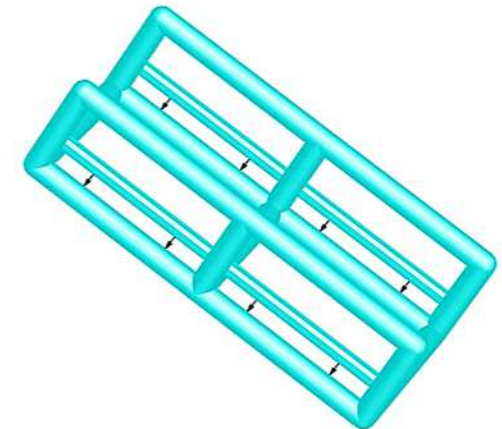

Caution Please read the **Safety Manual** carefully before you start with assembling!

B0094 *Play Tower with Large Ball Pit, Baby Slide and Modular Slide*
To build this model you need: Ultimate (Art. 16699) + Modular Slide (Art. 10010)