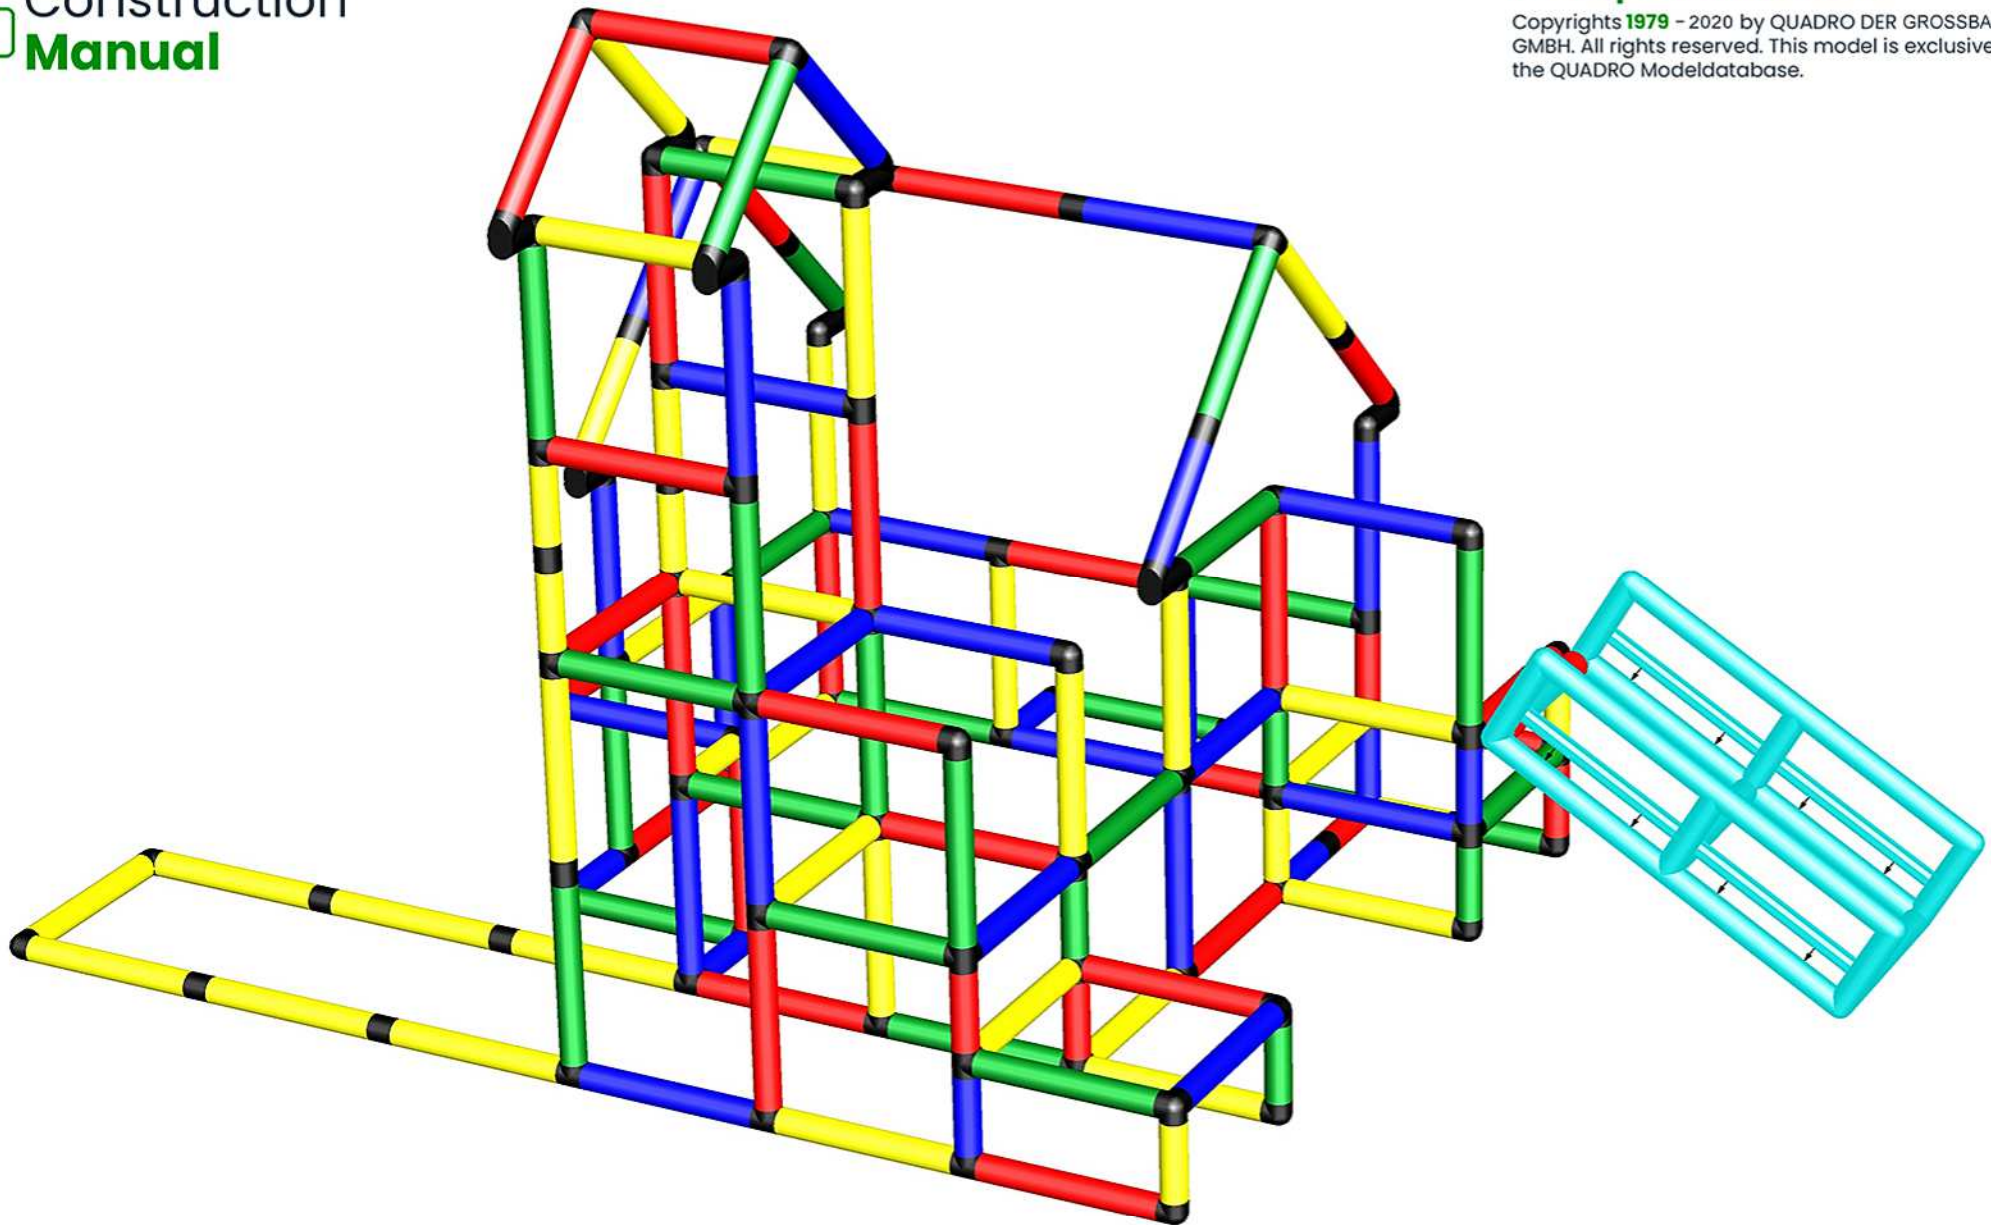

Caution Please read the **Safety Manual** carefully before you start with assembling!

B0094 *Play Tower with Large Ball Pit, Baby Slide and Modular Slide*
To build this model you need: Ultimate (Art. 16699) + Modular Slide (Art. 10010)