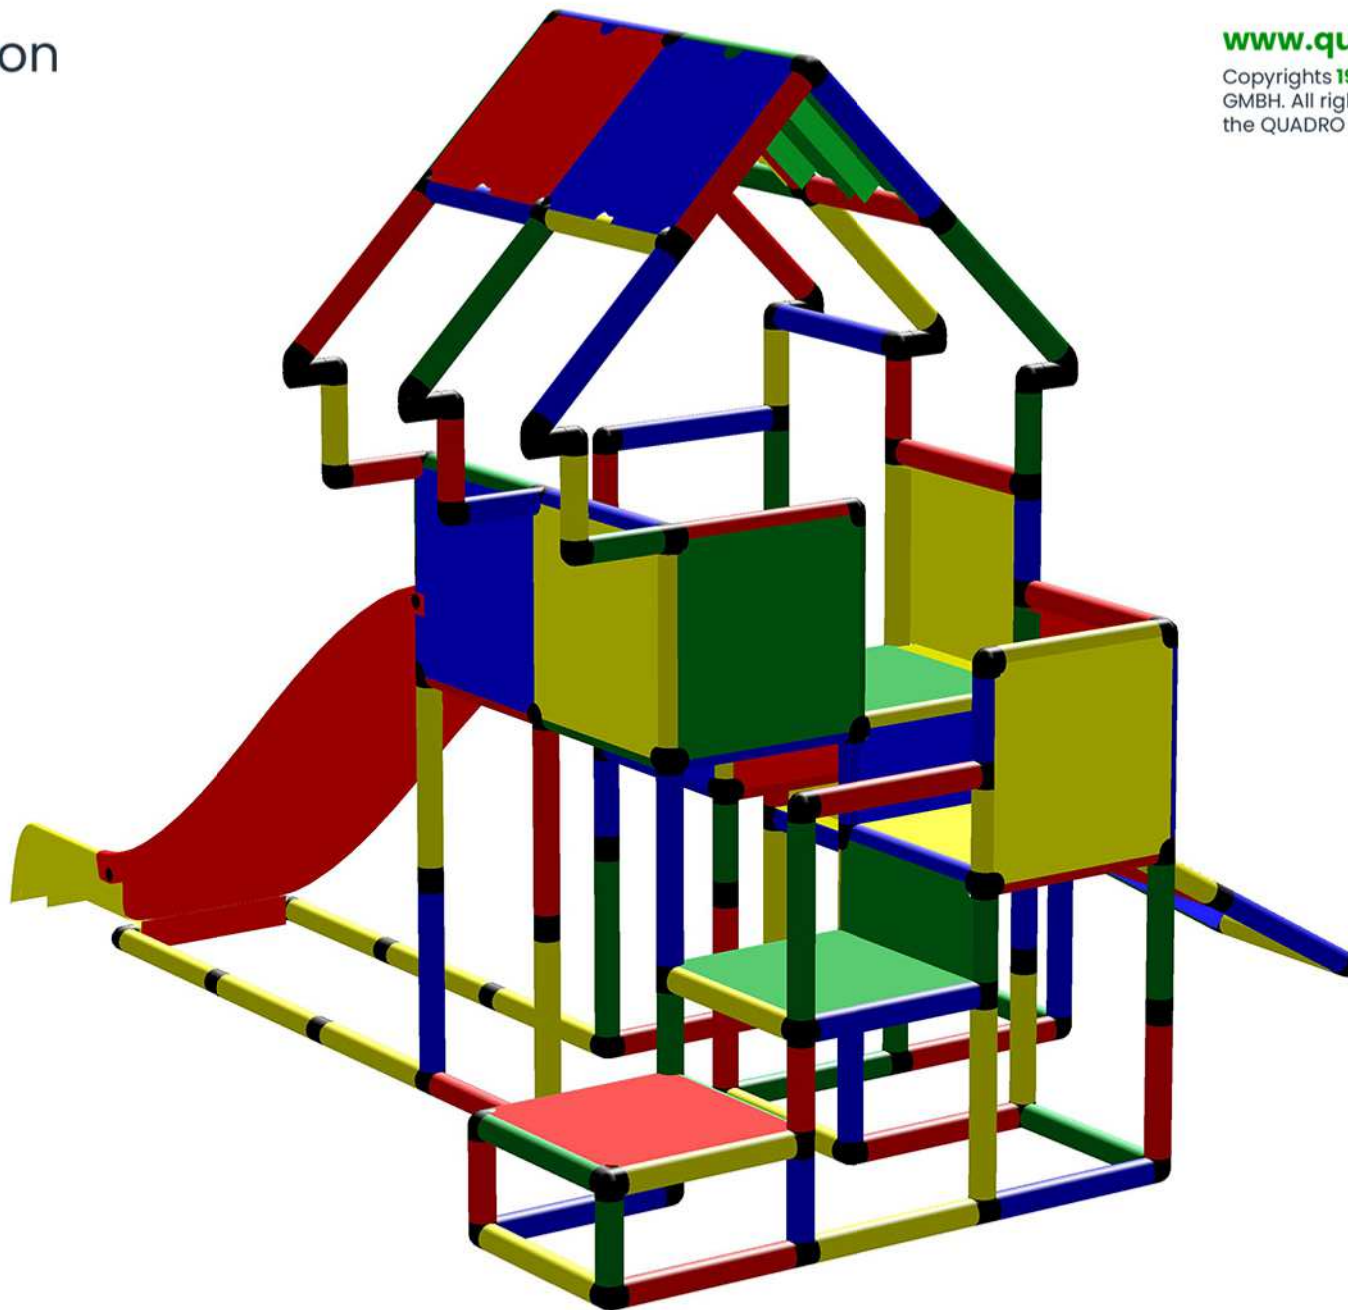

Caution Please read the **Safety Manual** carefully before you start with assembling!

B0097 *Princesses Castle with Watchtower and Baby Slide with Modular Slide*
To build this model you need: Ultimate (Art. 16699) + Modular Slide (Art. 10010)