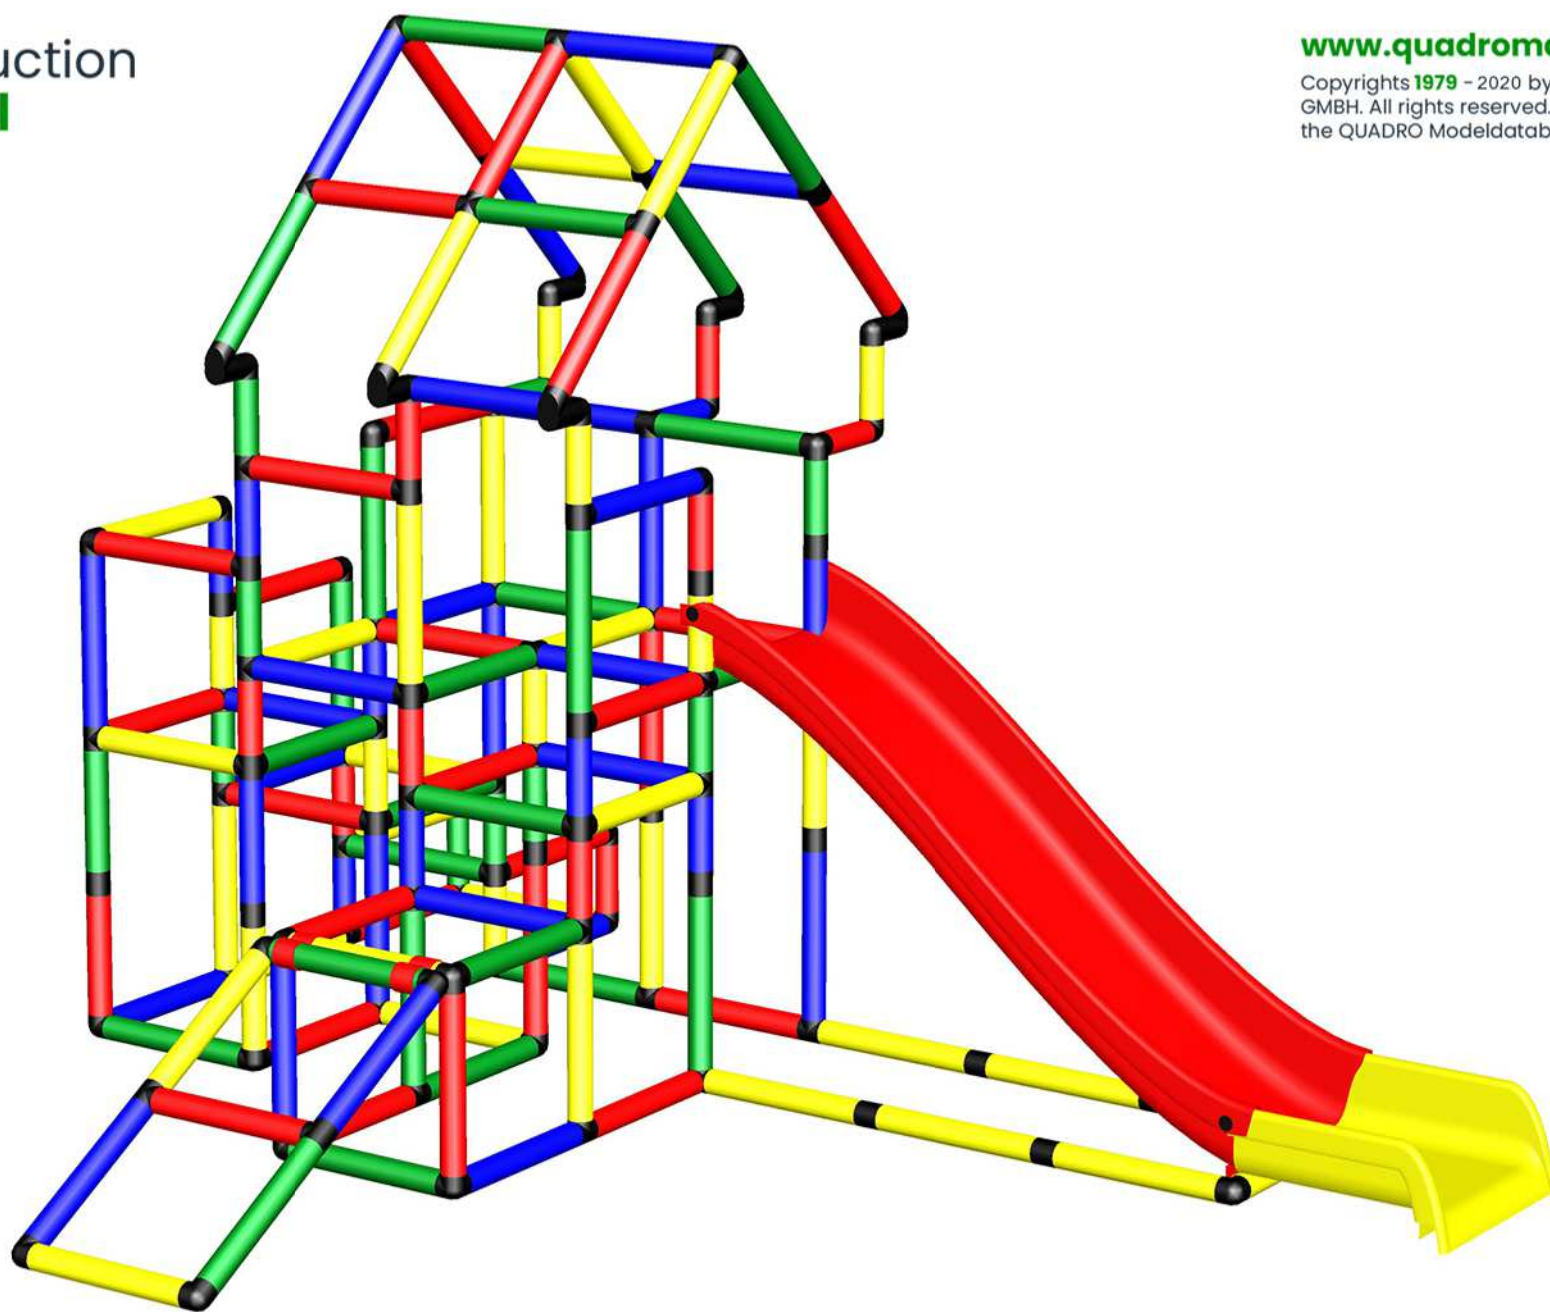

Caution Please read the **Safety Manual** carefully before you start with assembling!

B0097 *Princesses Castle with Watchtower and Baby Slide with Modular Slide*
To build this model you need: Ultimate (Art. 16699) + Modular Slide (Art. 10010)