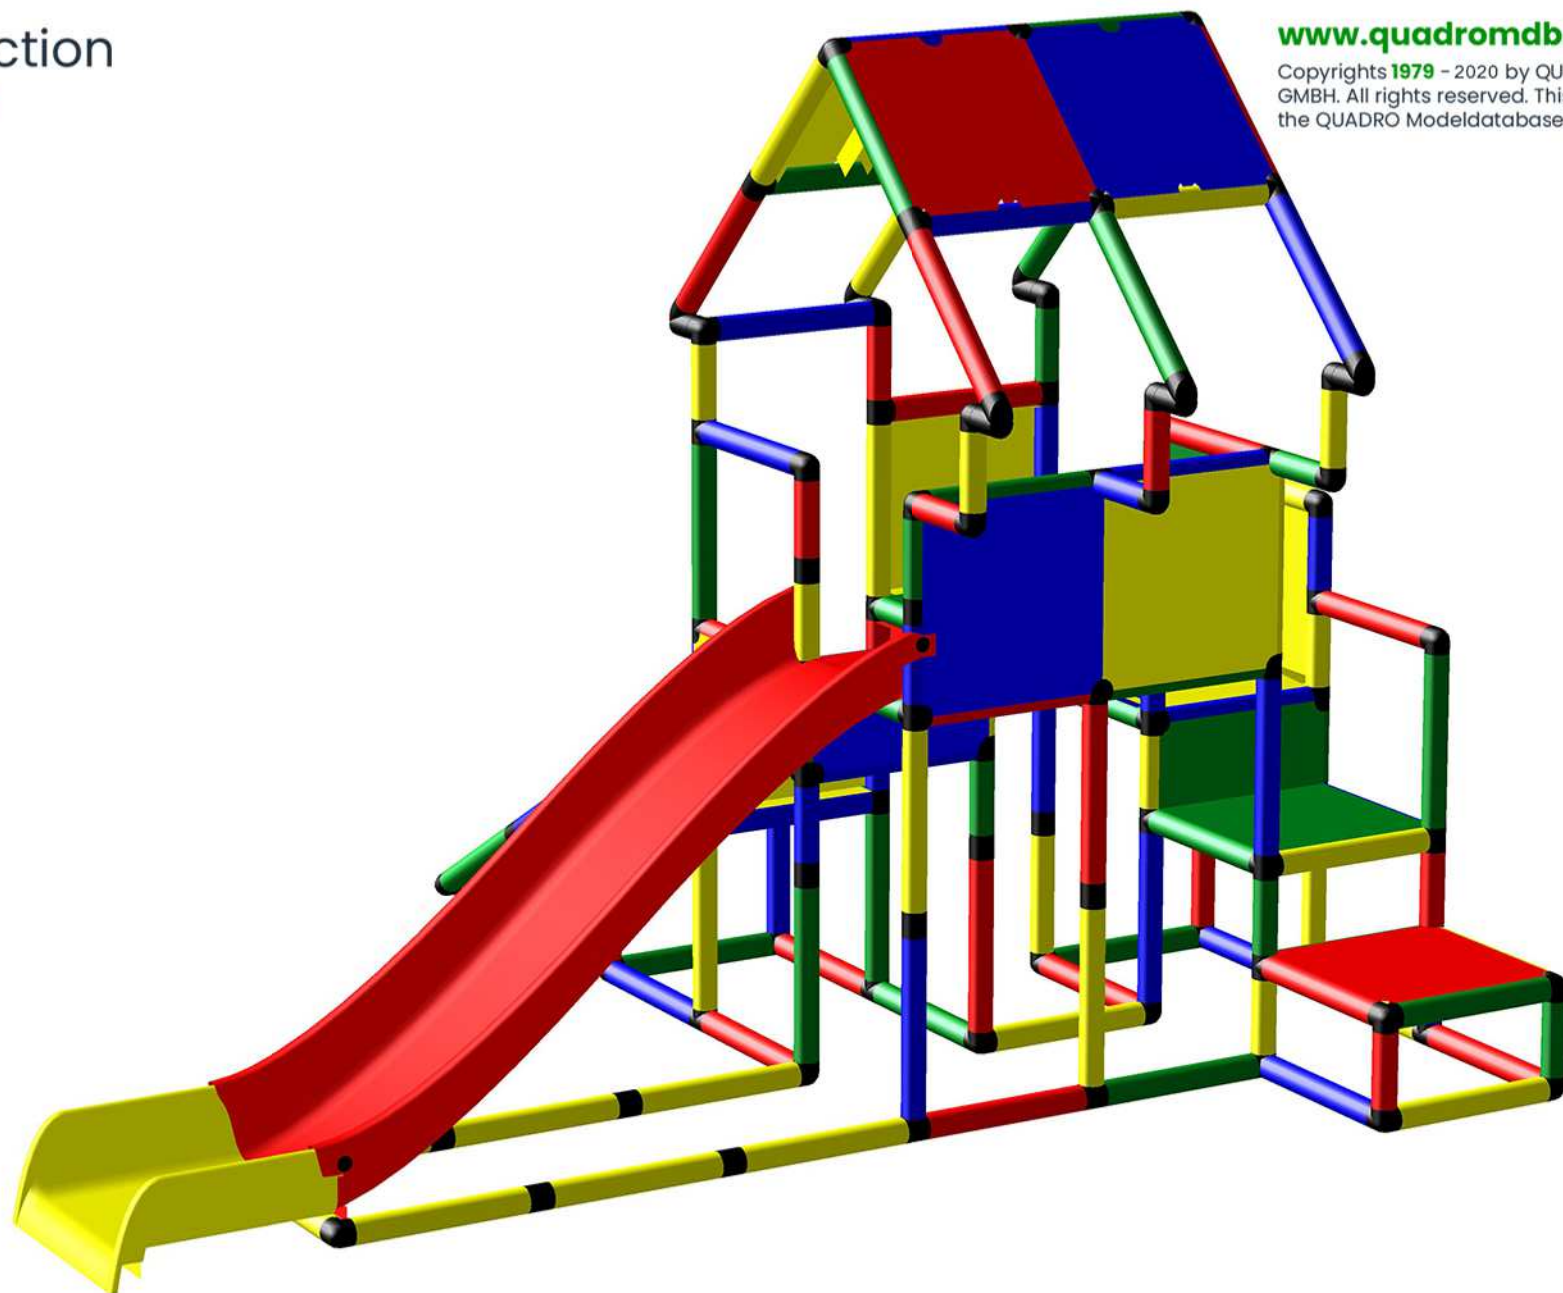

Caution Please read the **Safety Manual** carefully before you start with assembling!

B0097 *Princesses Castle with Watchtower and Baby Slide with Modular Slide*
To build this model you need: Ultimate (Art. 16699) + Modular Slide (Art. 10010)