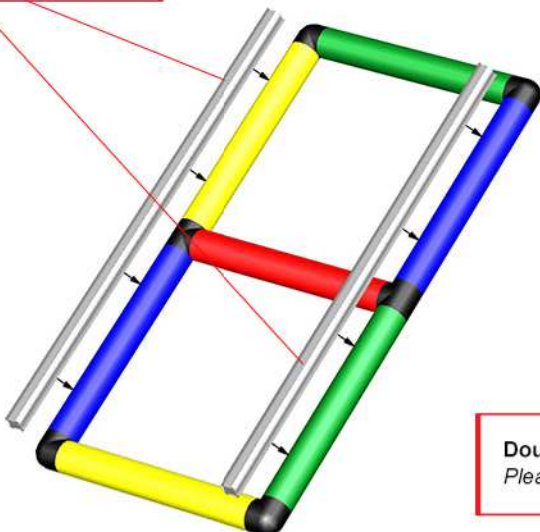

Aluminium profile & connector
Please check safety instructions 1.16