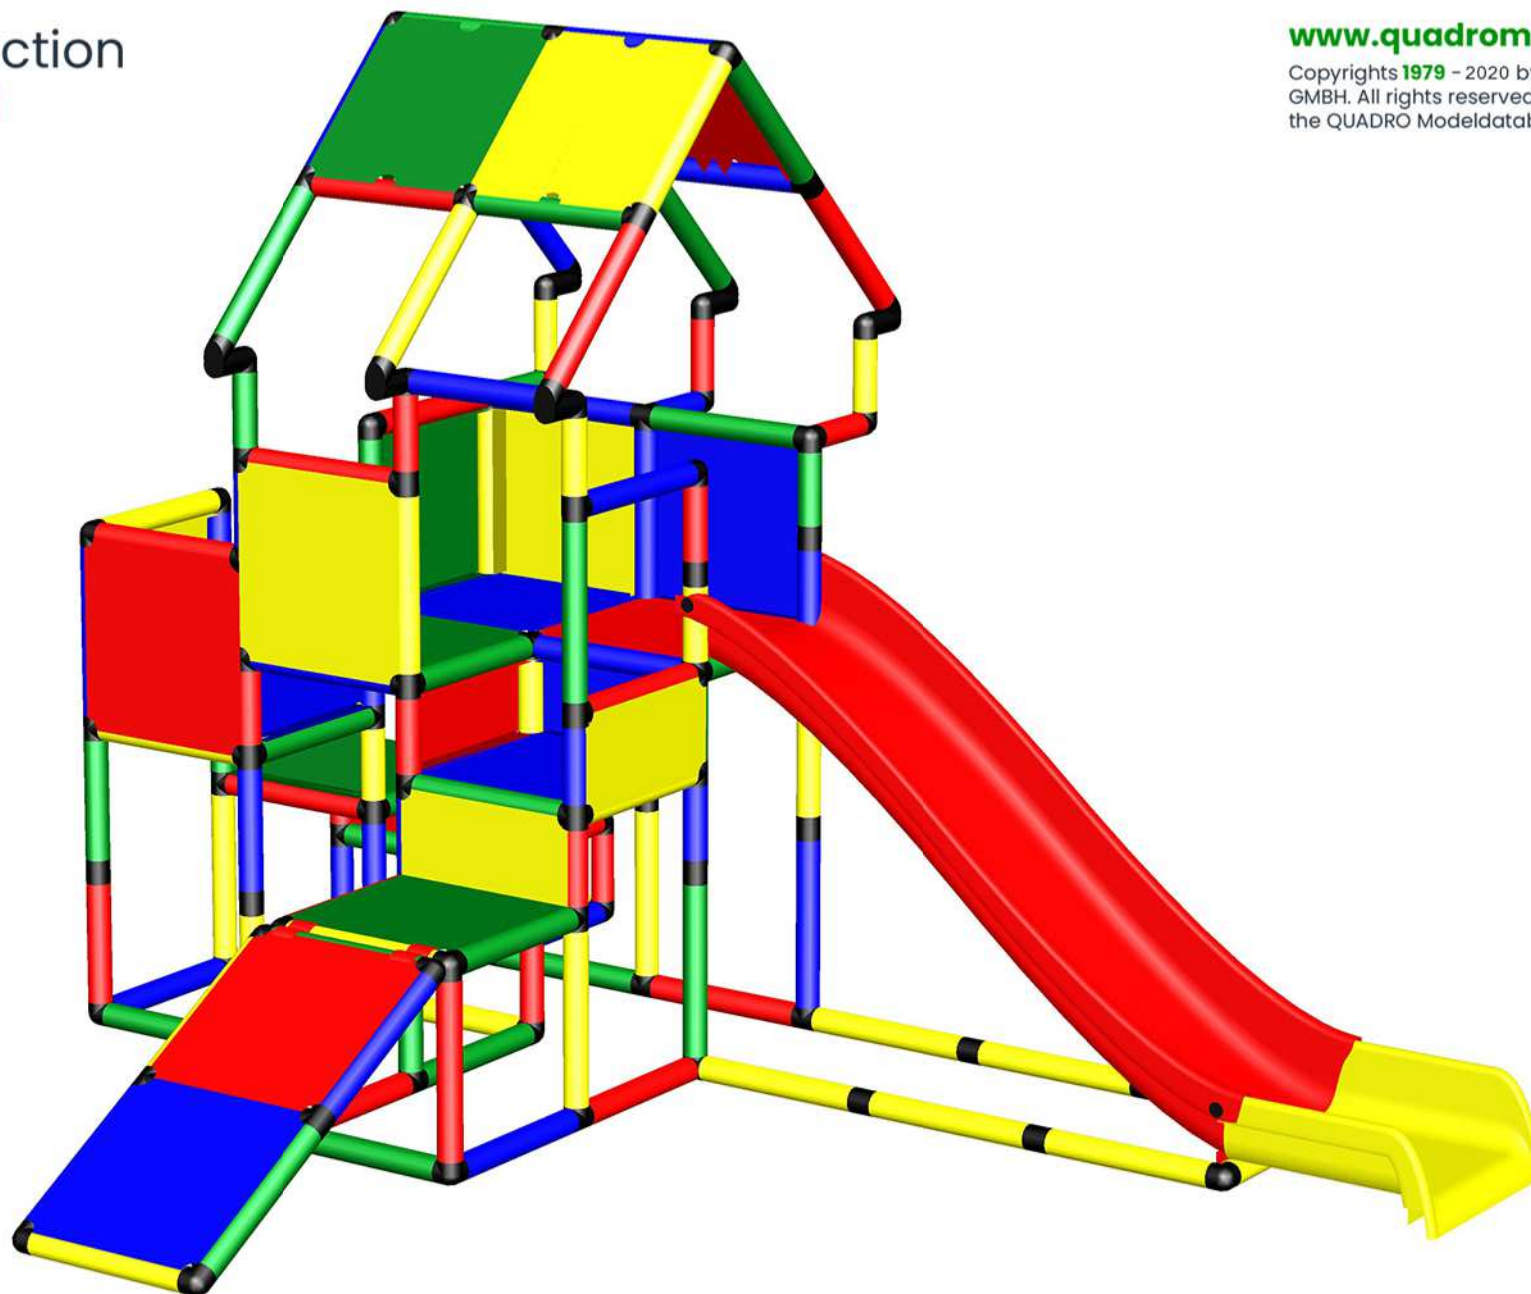

Caution Please read the **Safety Manual** carefully before you start with assembling!

B0097 *Princesses Castle with Watchtower and Baby Slide with Modular Slide*
To build this model you need: Ultimate (Art. 16699) + Modular Slide (Art. 10010)