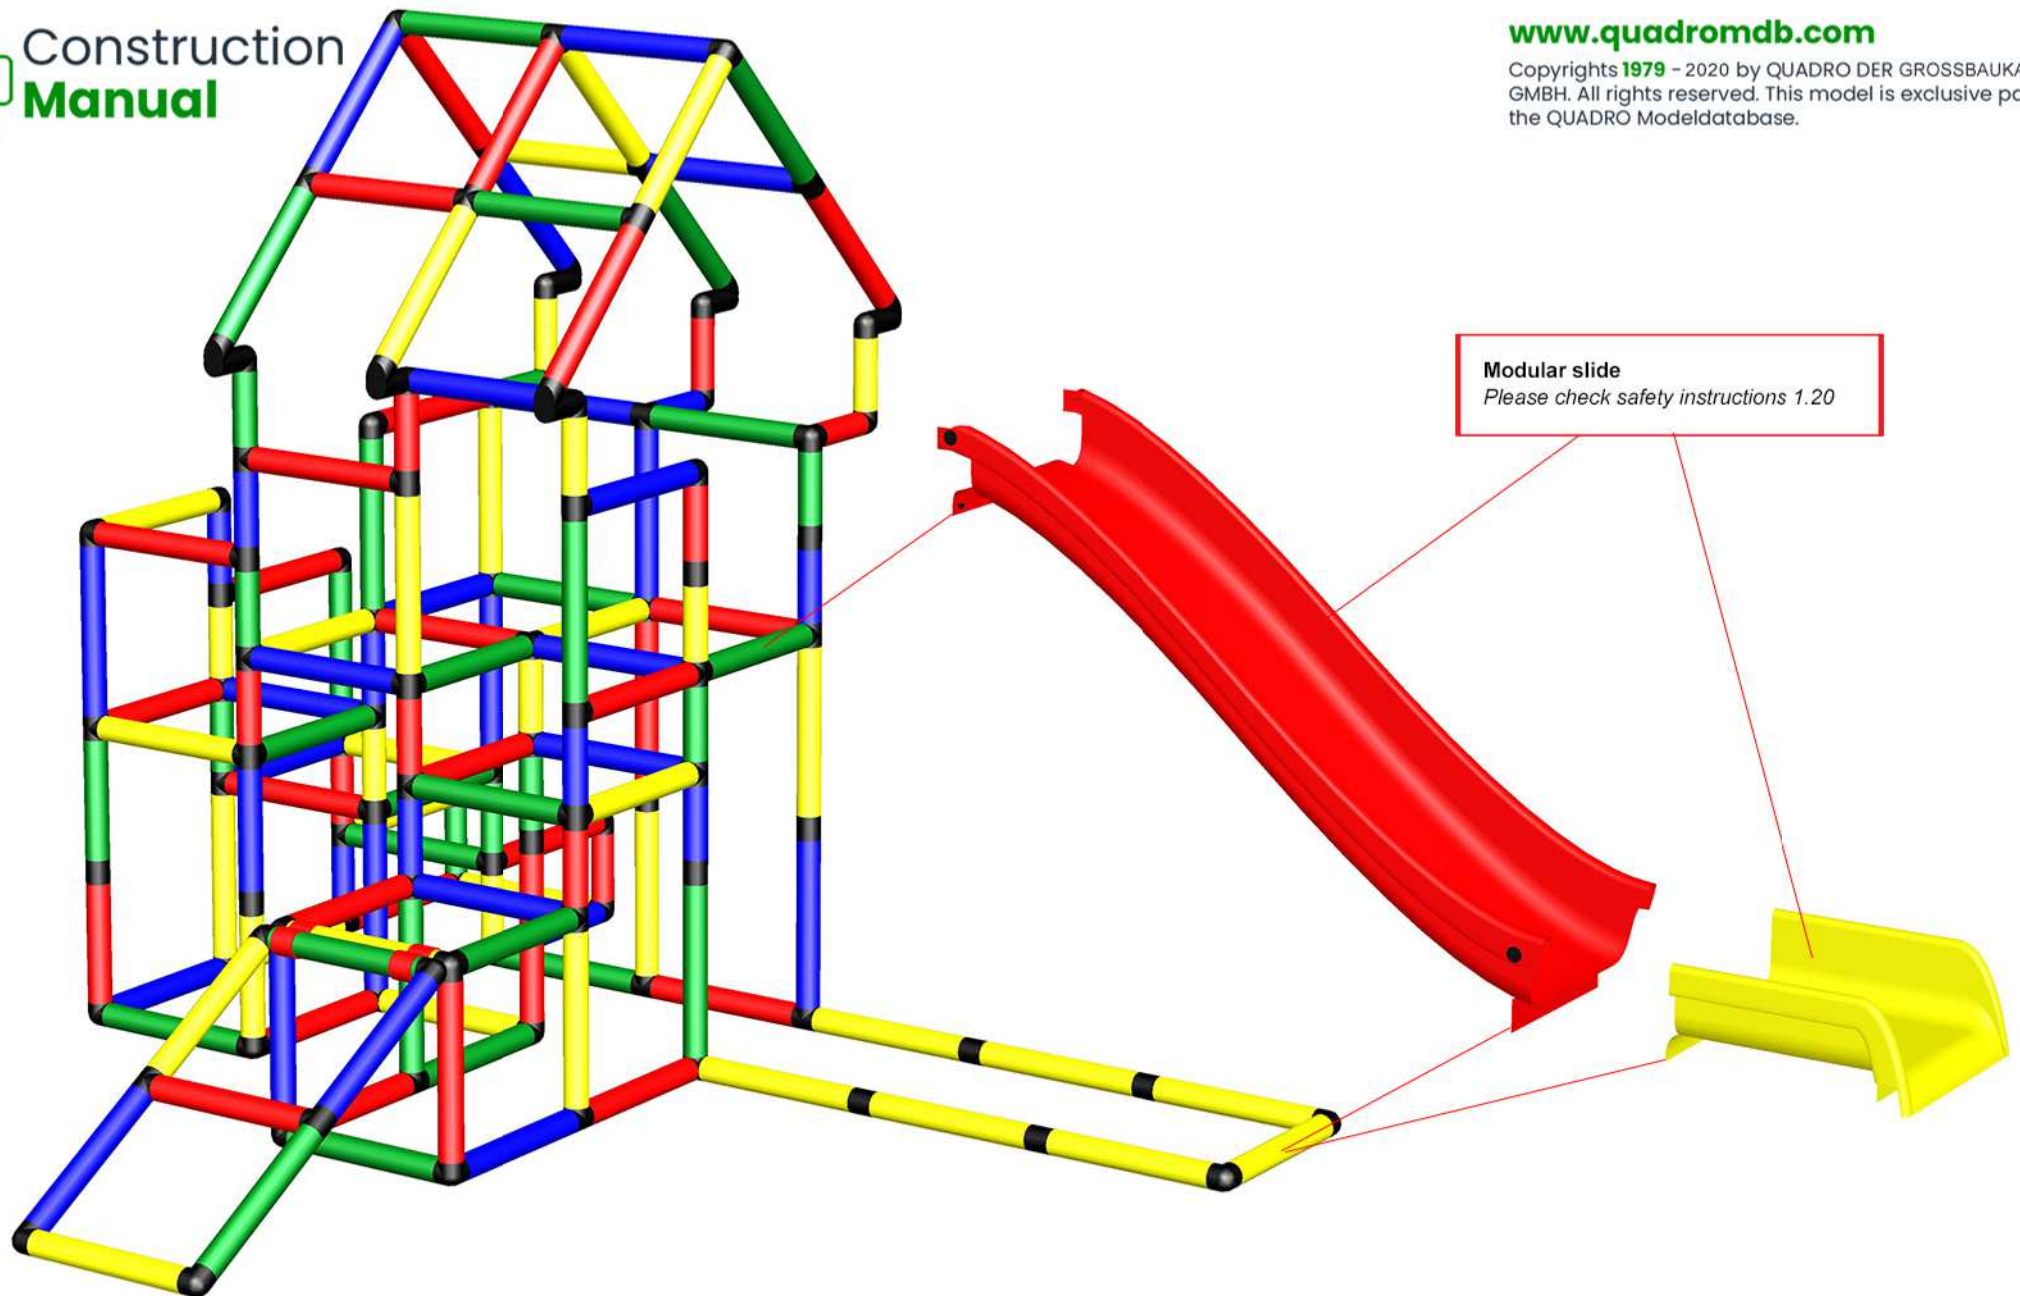

Please read the **Safety Manual** carefully before you start with assembling!

B0097 *Princesses Castle with Watchtower and Baby Slide with Modular Slide*
To build this model you need: Ultimate (Art. 16699) + Modular Slide (Art. 10010)