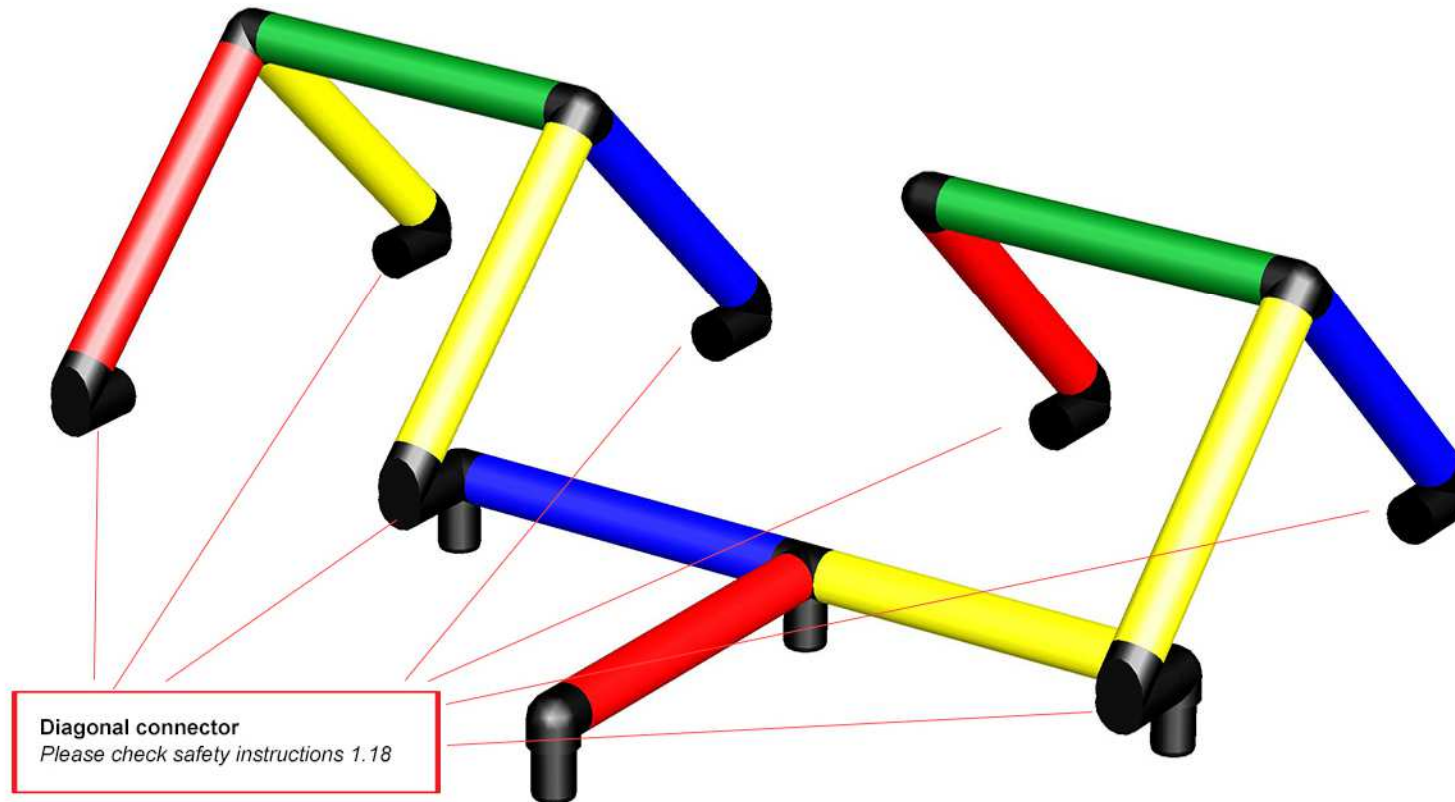

 **Caution**

Please read the **Safety Manual** carefully before you start with assembling!

Caution Please read the **Safety Manual** carefully before you start with assembling!

B0124 *A Dream of Baby Slides and Ramps with Low Platforms*
To build this model you need: 2x Adventure (Art. 31000)

Caution Please read the **Safety Manual** carefully before you start with assembling!

B0124 *A Dream of Baby Slides and Ramps with Low Platforms*
To build this model you need: 2x Adventure (Art. 31000)

Double tube connector
Please check safety instructions 1.12

Please read the **Safety Manual** carefully before you start with
assembling!

B0124 *A Dream of Baby Slides and Ramps with Low Platforms*
To build this model you need: 2x Adventure (Art. 31000)