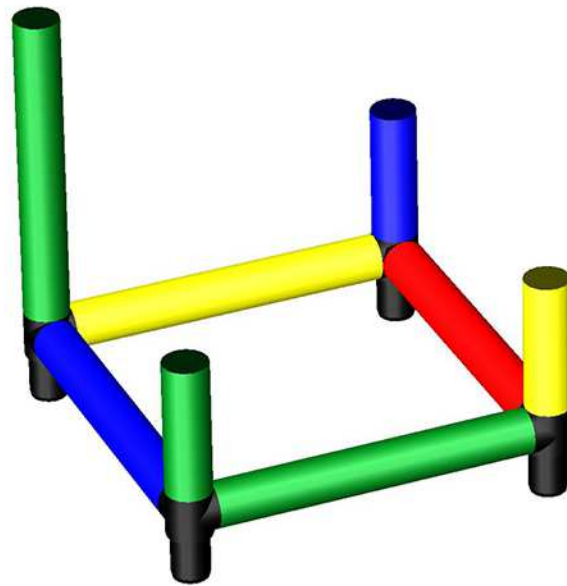

Please read the **Safety Manual** carefully before you start with assembling!

B0124 *A Dream of Baby Slides and Ramps with Low Platforms*
To build this model you need: 2x Adventure (Art. 31000)

Double tube connector
Please check safety instructions 1.12

 **Caution**

Please read the **Safety Manual** carefully before you start with assembling!

Caution Please read the **Safety Manual** carefully before you start with assembling!

B0124 *A Dream of Baby Slides and Ramps with Low Platforms*
To build this model you need: 2x Adventure (Art. 31000)

Caution Please read the **Safety Manual** carefully before you start with assembling!

B0124 *A Dream of Baby Slides and Ramps with Low Platforms*
To build this model you need: 2x Adventure (Art. 31000)

Double tube connector
Please check safety instructions 1.12

Please read the **Safety Manual** carefully before you start with
assembling!

B0124 *A Dream of Baby Slides and Ramps with Low Platforms*
To build this model you need: 2x Adventure (Art. 31000)