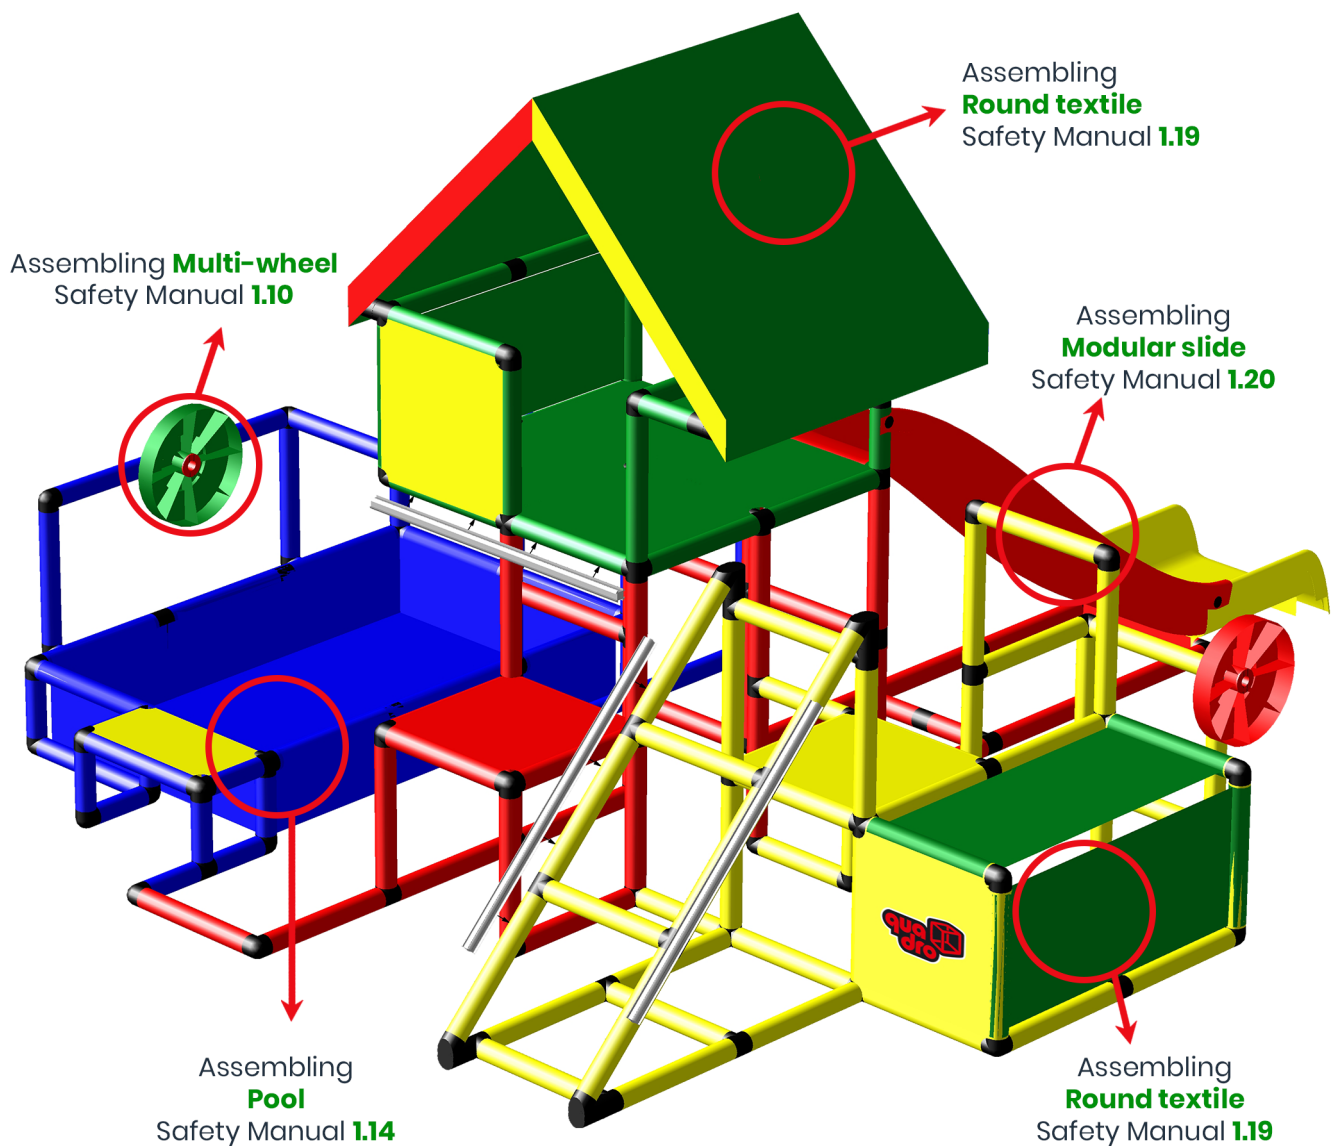

1/2

**Caution**

Please read the **Safety Manual** carefully before you start with assembling!

Garden Play Equipment including Climbing House, Baby Pool Sandbox and Modular Slide

To build this model you need:

My first QUADRO + Basic + Starter + Pool L + Aluminium profile + Modular slide kit

# 2/2

Please check **Safety Manual** for further details how to screw the **Panels** and **Tubes**.

## Garden Play Equipment including Climbing House, Baby Pool Sandbox and Modular Slide

To build this model you need:

My first QUADRO + Basic + Starter + Pool L + Aluminium profile + Modular slide kit