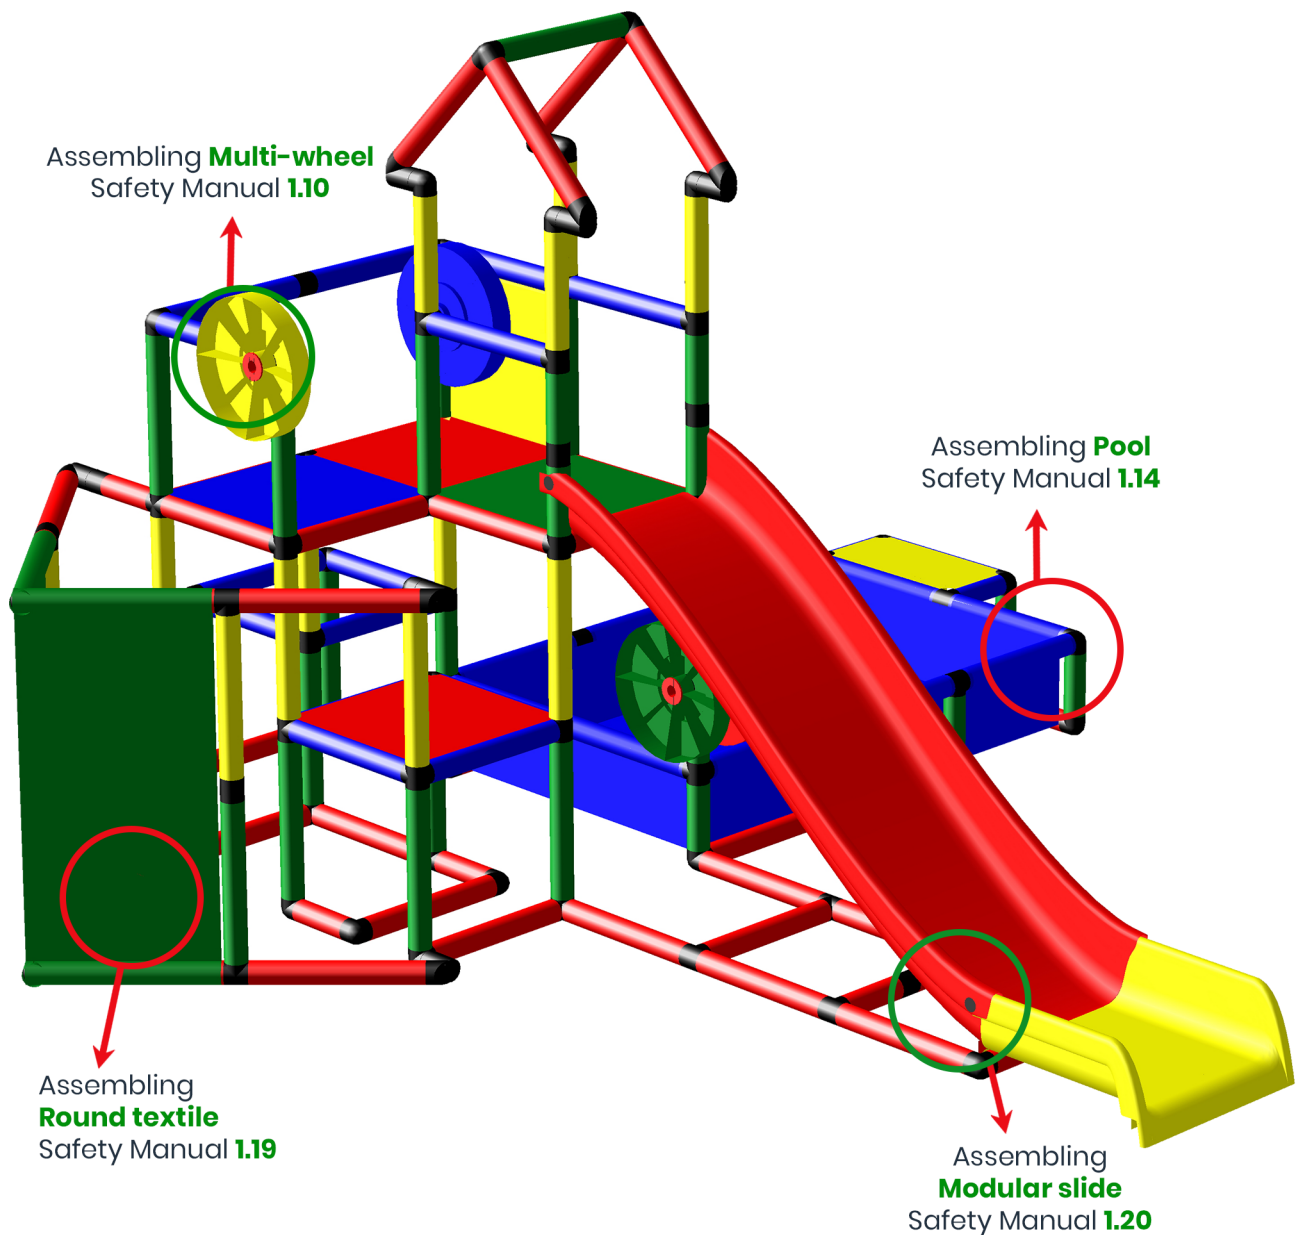

1/2

 **Caution**

Please read the **Safety Manual** carefully before you start with assembling!

Summer Dream Pirate Ship with Baby Pool and  
Modular Slide

To build this model you need:

My first QUADRO + Basic + Pool L + Aluminium profile + Modular slide kit

2/2

Please check **Safety Manual** for further details how to screw the **Panels** and **Tubes**.

## Summer Dream Pirate Ship with Baby Pool and Modular Slide

To build this model you need:

My first QUADRO + Basic + Pool L + Aluminium profile + Modular slide kit