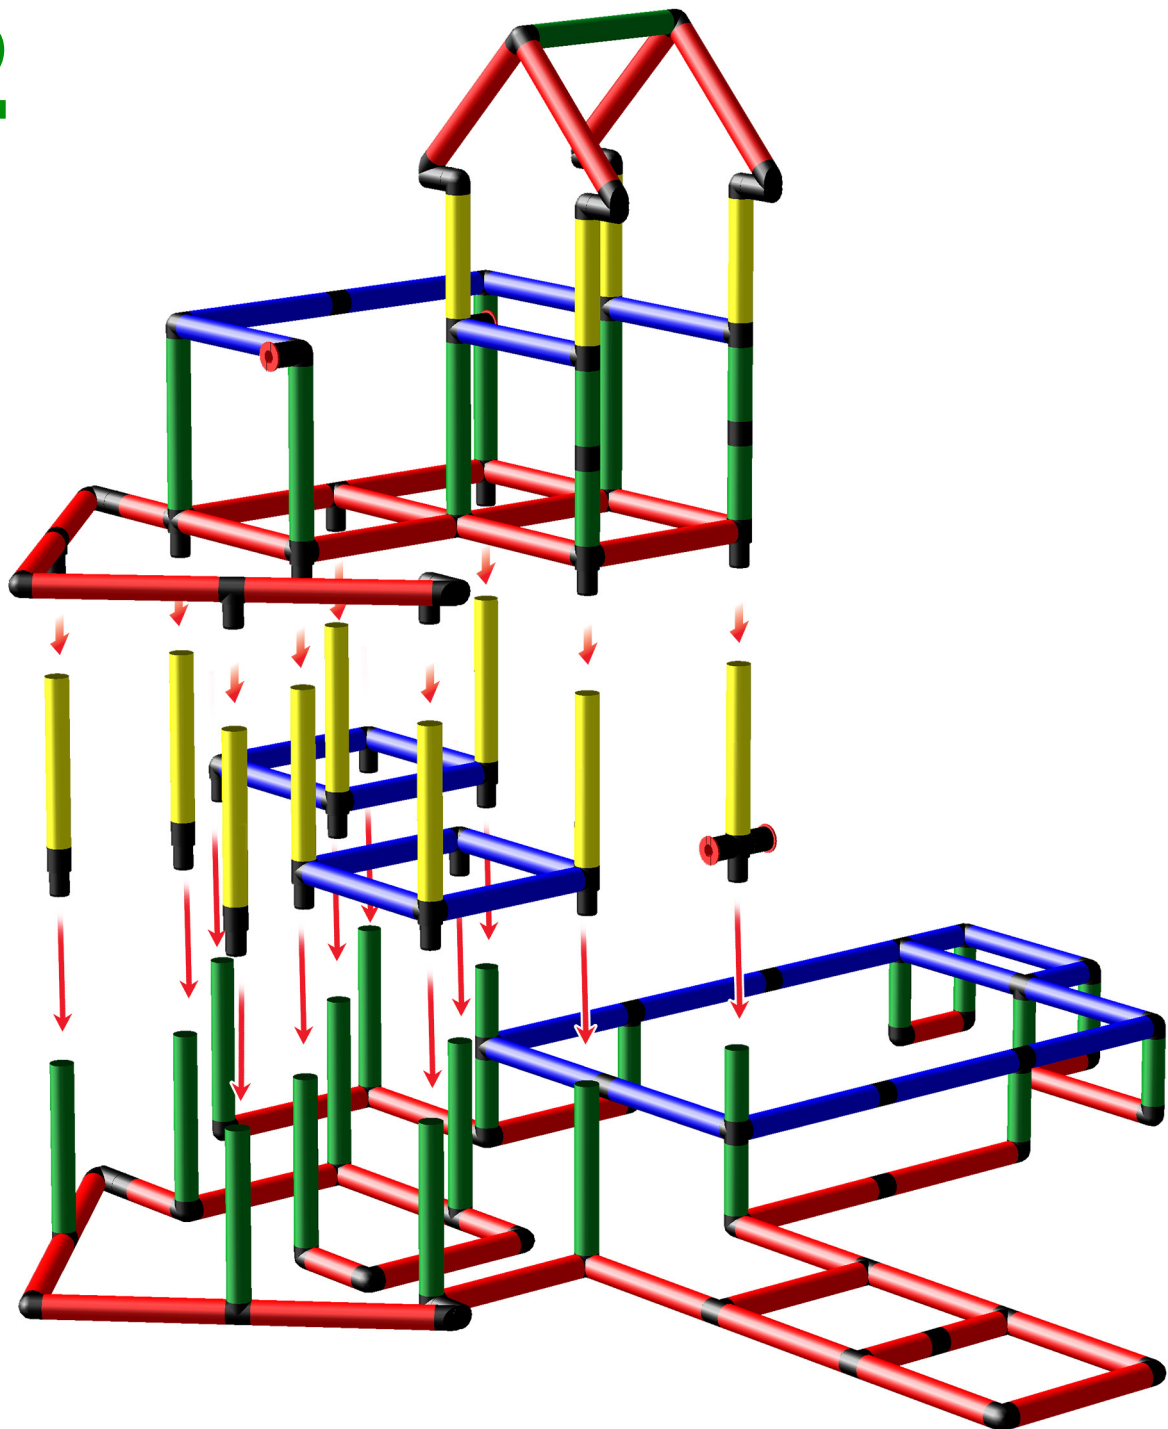

1/2

 **Caution**

Please read the **Safety Manual** carefully before you start with assembling!

Summer Dream Pirate Ship with Baby Pool and  
Modular Slide

To build this model you need:

My first QUADRO + Basic + Pool L + Aluminium profile + Modular slide kit

2/2

Please check **Safety Manual** for further details how to screw the **Panels** and **Tubes**.

## Summer Dream Pirate Ship with Baby Pool and Modular Slide

To build this model you need:

My first QUADRO + Basic + Pool L + Aluminium profile + Modular slide kit