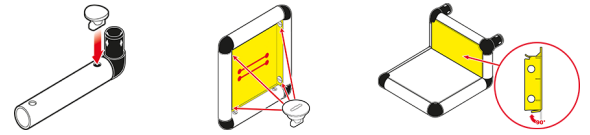

1/2

 **Caution**

Please read the **Safety Manual** carefully before you start with assembling!

Summer Dream Pirate Ship with Baby Pool and  
Modular Slide

To build this model you need:

My first QUADRO + Basic + Pool L + Aluminium profile + Modular slide kit

2/2

Please check **Safety Manual** for further details how to screw the **Panels** and **Tubes**.

## Summer Dream Pirate Ship with Baby Pool and Modular Slide

To build this model you need:

My first QUADRO + Basic + Pool L + Aluminium profile + Modular slide kit