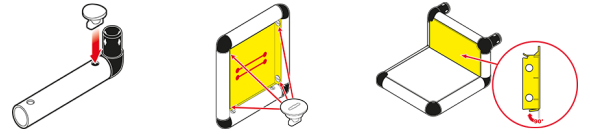

## Moon Base and Rover

To build this model you need:

Universal + My first QUADRO + Mobile Kit

# 3/3

Please check **Safety Manual** for further details how to screw the **Panels** and **Tubes**.

Assembling **Roof textile**  
Safety Manual **1.18**

Assembling **Round textile**  
Safety Manual **1.18**