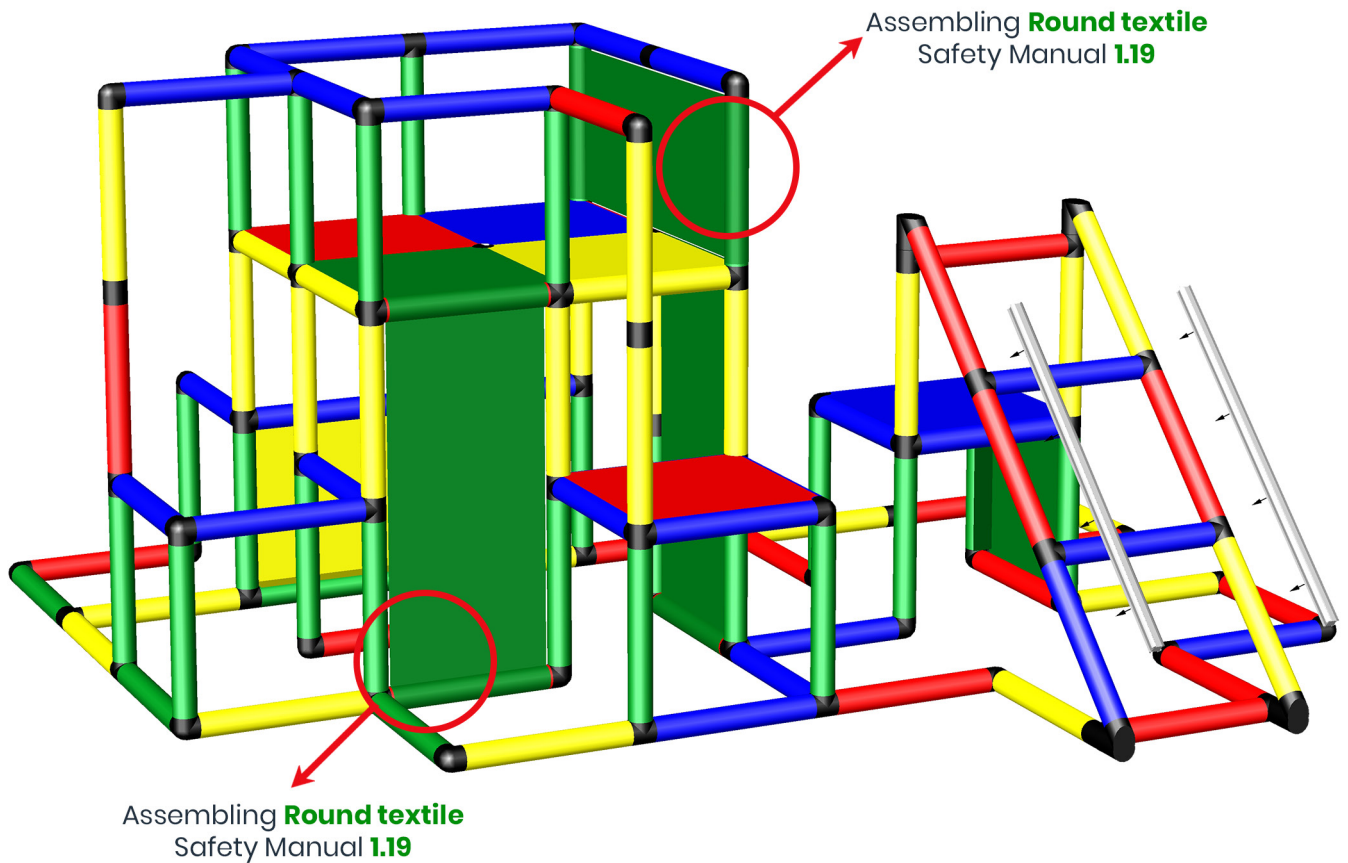

## Private Playground with Climbing Ramp

To build this model you need:

Starter + Aluminium profile + Junior kit

# 4/4

Please check **Safety Manual** for further details how to screw the **Panels** and **Tubes**.