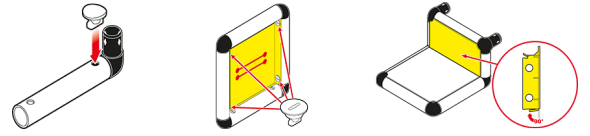

1/2

Caution

Please read the **Safety Manual** carefully before you start with assembling!

Gigantic Play Yacht with Curved slide

To build this model you need:

Universal + Starter + Curved slide Kit

2/2

Please check **Safety Manual** for further details how to screw the **Panels** and **Tubes**.

Assembling **Roof textile**
Safety Manual **1.18**

Assembling **Curved slide**
Safety Manual **1.21**

Gigantic Play Yacht with Curved slide

To build this model you need:

Universal + Starter + Curved slide Kit