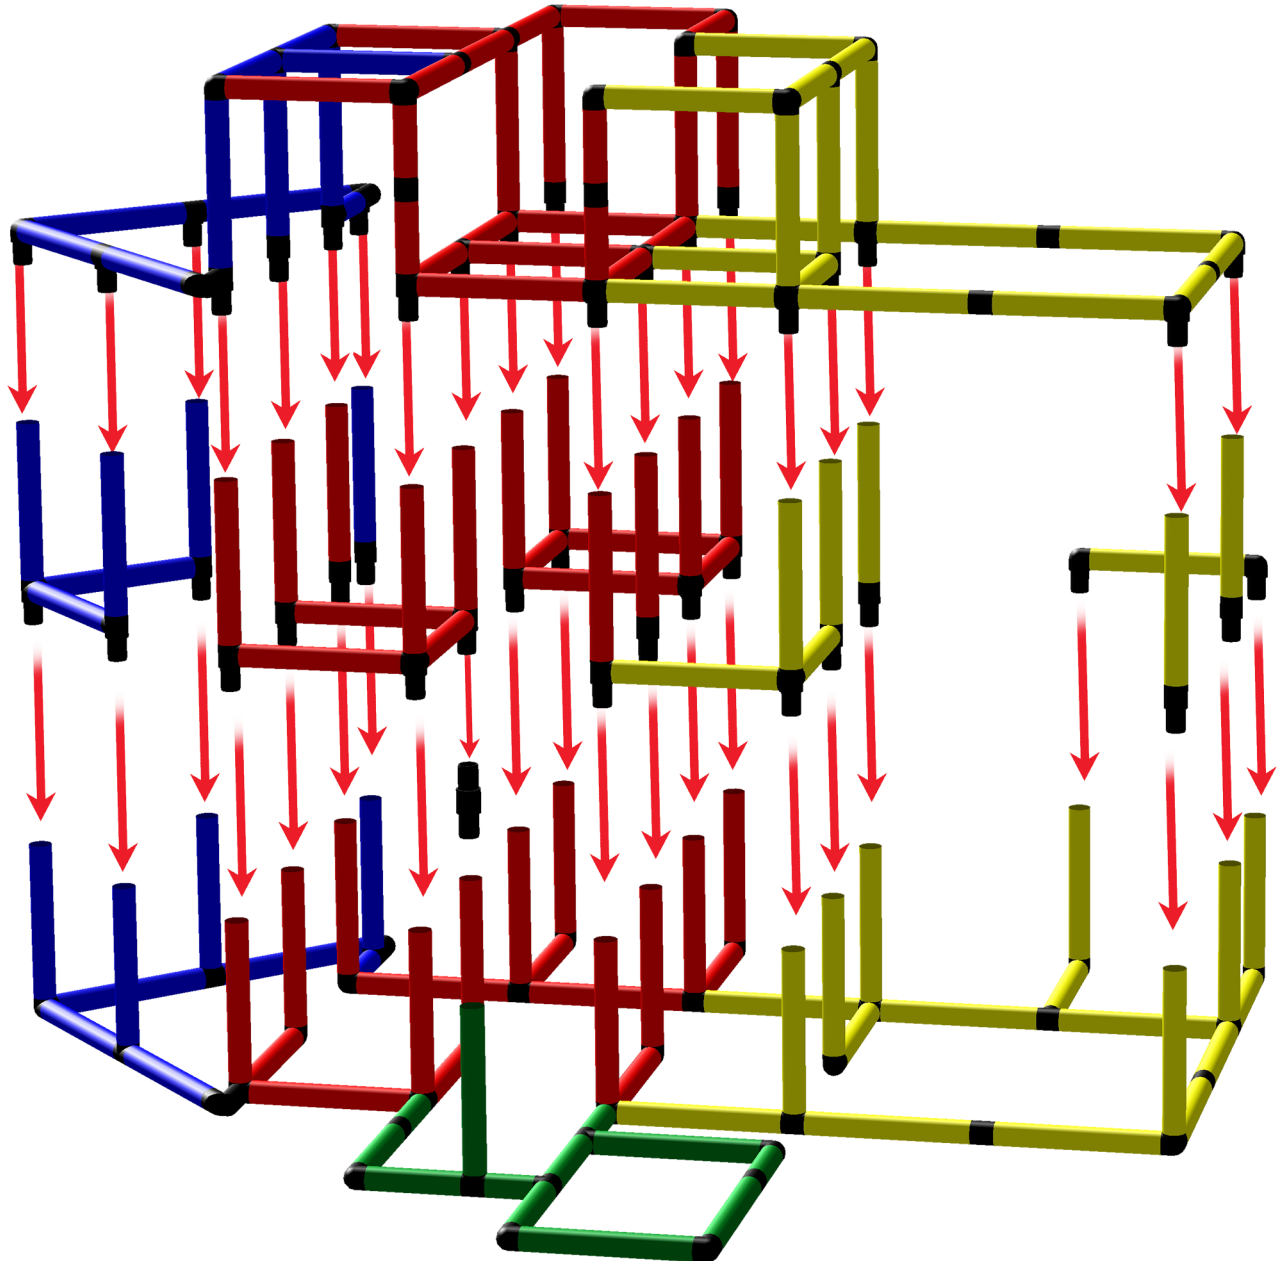

1/2

Caution

Please read the **Safety Manual** carefully before you start with assembling!

Gigantic Play Yacht with Curved slide

To build this model you need:

Universal + Starter + Curved slide Kit

2/2

Please check **Safety Manual** for further details how to screw the **Panels** and **Tubes**.

Assembling **Roof textile**
Safety Manual **1.18**

Assembling **Curved slide**
Safety Manual **1.21**

Gigantic Play Yacht with Curved slide

To build this model you need:

Universal + Starter + Curved slide Kit