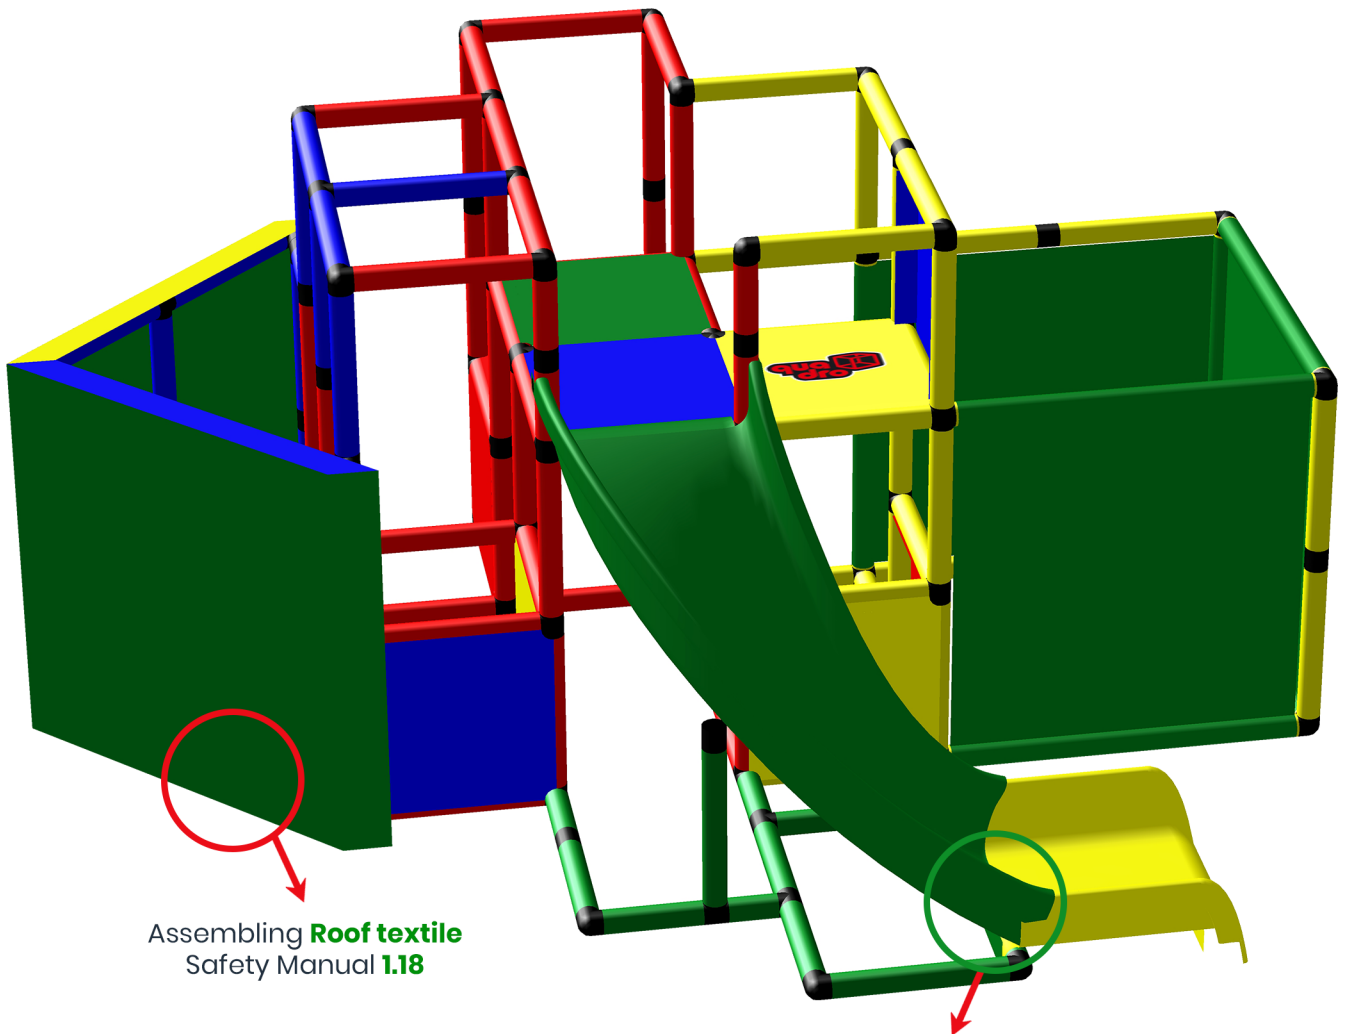

1/2

Caution

Please read the **Safety Manual** carefully before you start with assembling!

Gigantic Play Yacht with Curved slide

To build this model you need:

Universal + Starter + Curved slide Kit

2/2

Please check **Safety Manual** for further details how to screw the **Panels** and **Tubes**.

Assembling **Roof textile**
Safety Manual **1.18**

Assembling **Curved slide**
Safety Manual **1.21**

Gigantic Play Yacht with Curved slide

To build this model you need:

Universal + Starter + Curved slide Kit