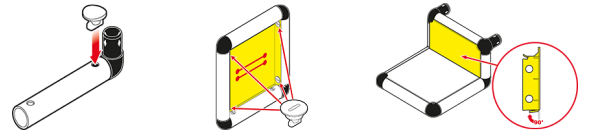

## Big Armored Sled

To build this model you need:

Junior + 2x Special kit

# 2/2

Please check **Safety Manual** for further details how to screw the **Panels** and **Tubes**.