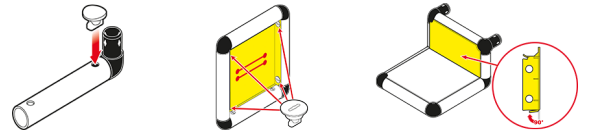

Junior + Pool L + Modular slide kit

4/6

Waterslide Climbing Tower with Modular Slide and Pool L

To build this model you need:

Junior + Pool L + Modular slide kit

5/6

Waterslide Climbing Tower with Modular Slide and Pool L

To build this model you need:

Junior + Pool L + Modular slide kit

6/6

Please check **Safety Manual** for further details how to screw the **Panels** and **Tubes**.

Waterslide Climbing Tower with Modular Slide and Pool L