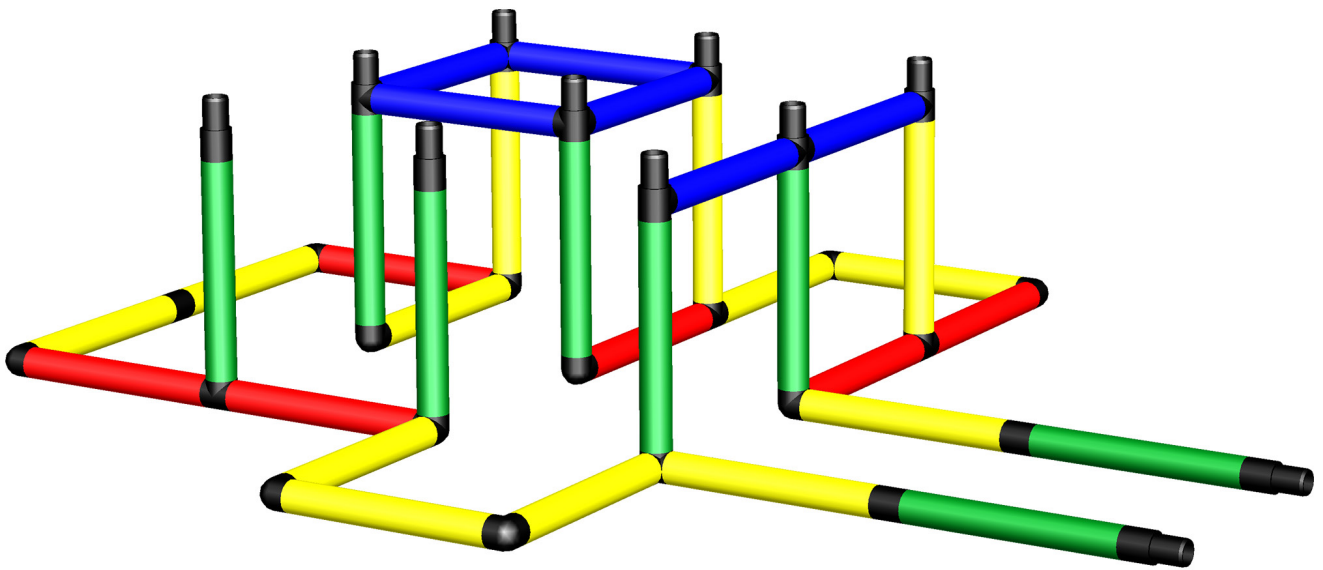

1/6

 **Caution**

Please read the **Safety Manual** carefully before you start with assembling!

Waterslide Climbing Tower with Modular Slide and Pool L

To build this model you need:

Junior + Pool L + Modular slide kit

2/6

Waterslide Climbing Tower with Modular Slide and Pool L

To build this model you need:

Junior + Pool L + Modular slide kit

3/6

Waterslide Climbing Tower with Modular Slide and Pool L

To build this model you need:

Junior + Pool L + Modular slide kit

4/6

Waterslide Climbing Tower with Modular Slide and Pool L

To build this model you need:

Junior + Pool L + Modular slide kit

5/6

Waterslide Climbing Tower with Modular Slide and Pool L

To build this model you need:

Junior + Pool L + Modular slide kit

6/6

Please check **Safety Manual** for further details how to screw the **Panels** and **Tubes**.

Waterslide Climbing Tower with Modular Slide and Pool L