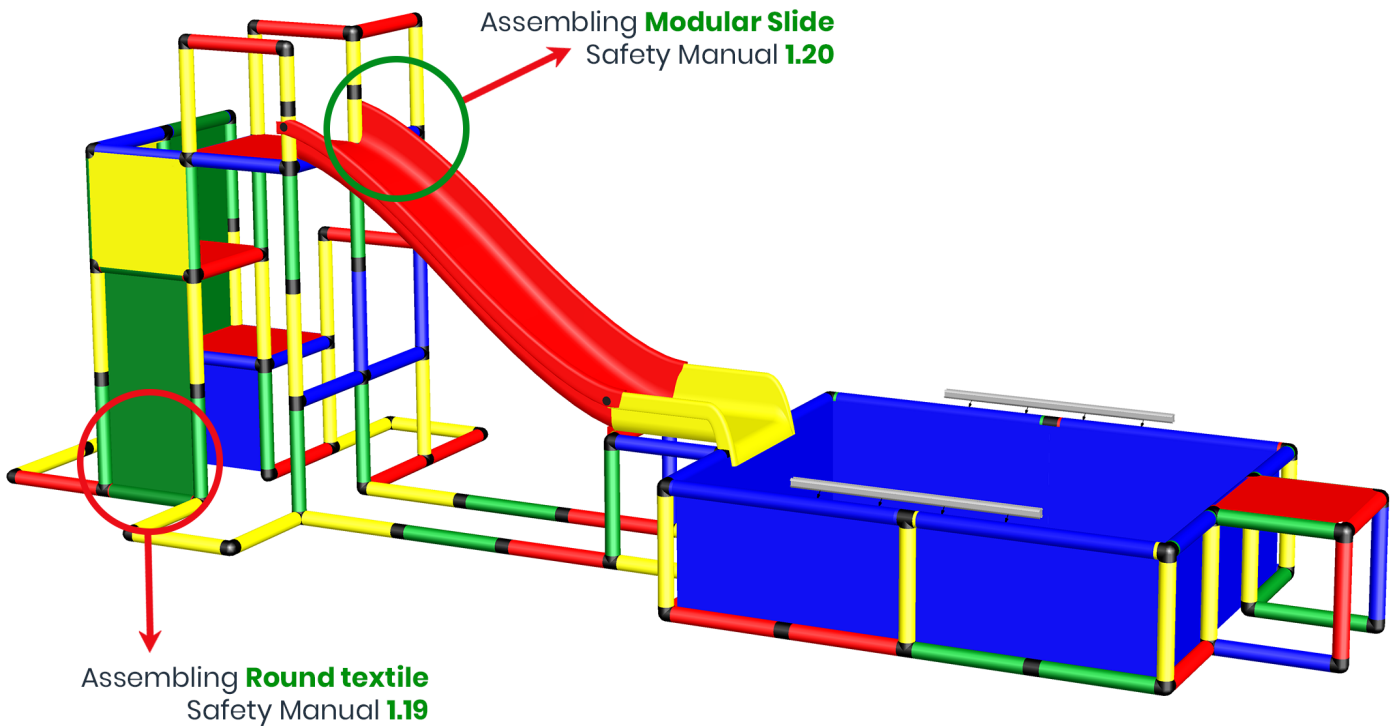

To build this model you need:

Junior + Pool L + Modular slide kit

6/6

Please check **Safety Manual** for further details how to screw the **Panels** and **Tubes**.

Waterslide Climbing Tower with Modular Slide and Pool L