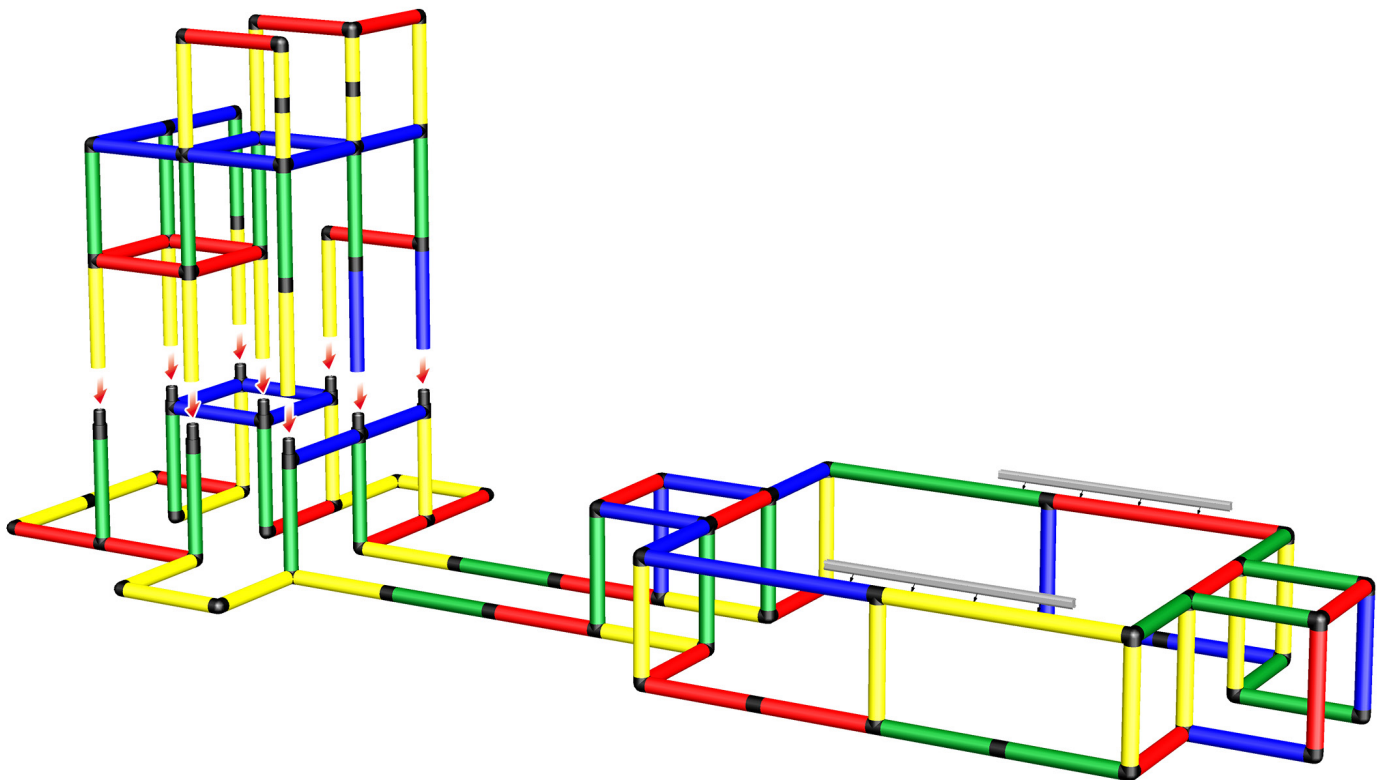

Junior + Pool L + Modular slide kit

4/6

Waterslide Climbing Tower with Modular Slide and Pool L

To build this model you need:

Junior + Pool L + Modular slide kit

5/6

Waterslide Climbing Tower with Modular Slide and Pool L

To build this model you need:

Junior + Pool L + Modular slide kit

6/6

Please check **Safety Manual** for further details how to screw the **Panels** and **Tubes**.

Waterslide Climbing Tower with Modular Slide and Pool L