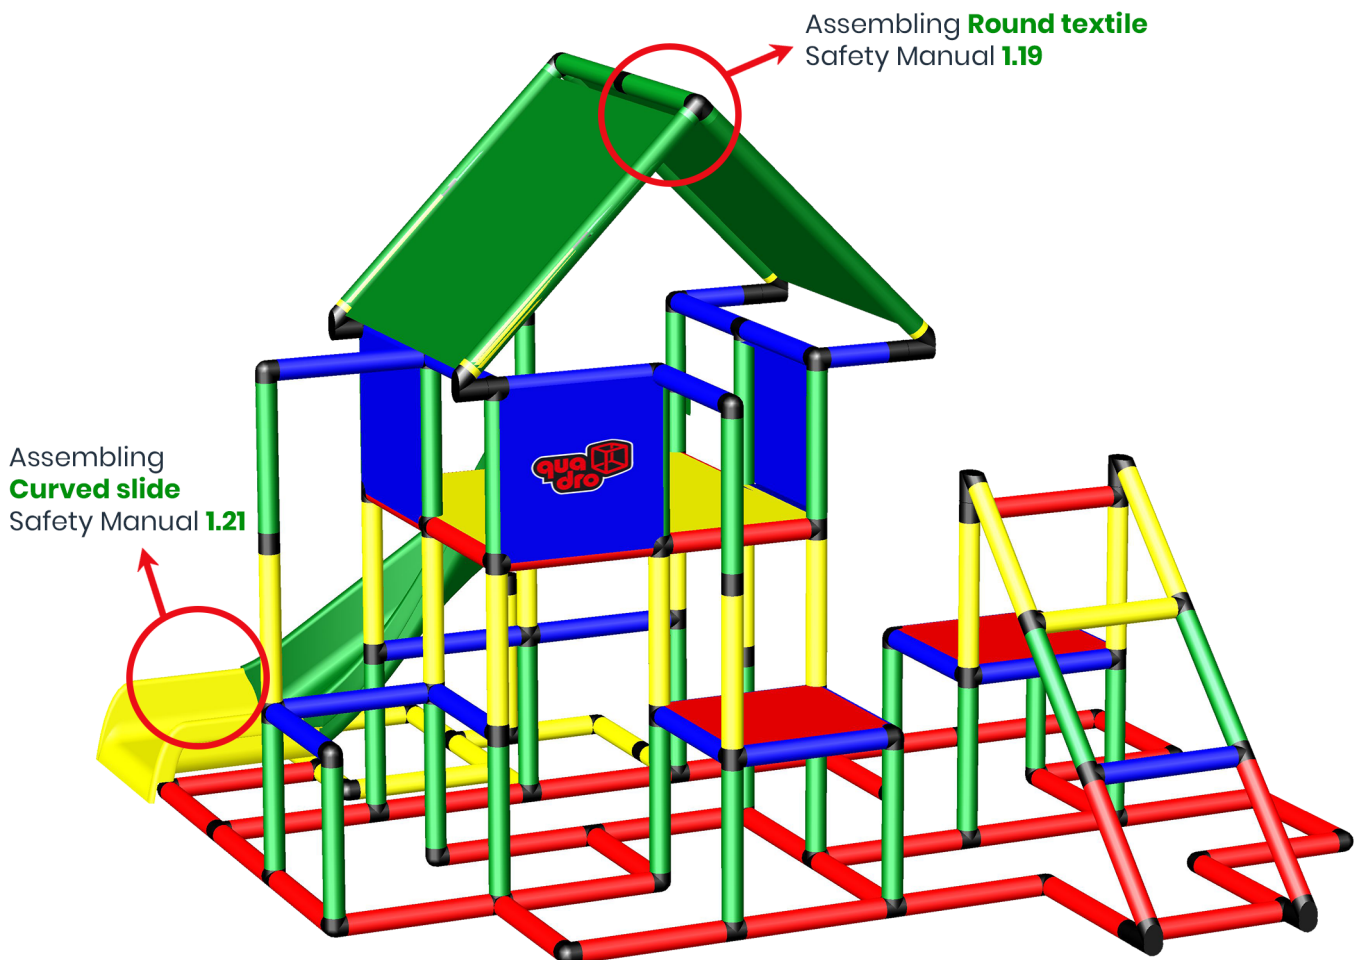

## Fire Station with Ladder, Slide Pole and Curved Slide

To build this model you need:

2x Junior + Curved slide kit

# 2/2

Please check **Safety Manual** for further details how to screw the **Panels** and **Tubes**.