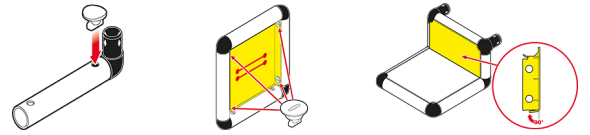

## Fire Station with Ladder, Slide Pole and Curved Slide

To build this model you need:

2x Junior + Curved slide kit

# 2/2

Please check **Safety Manual** for further details how to screw the **Panels** and **Tubes**.