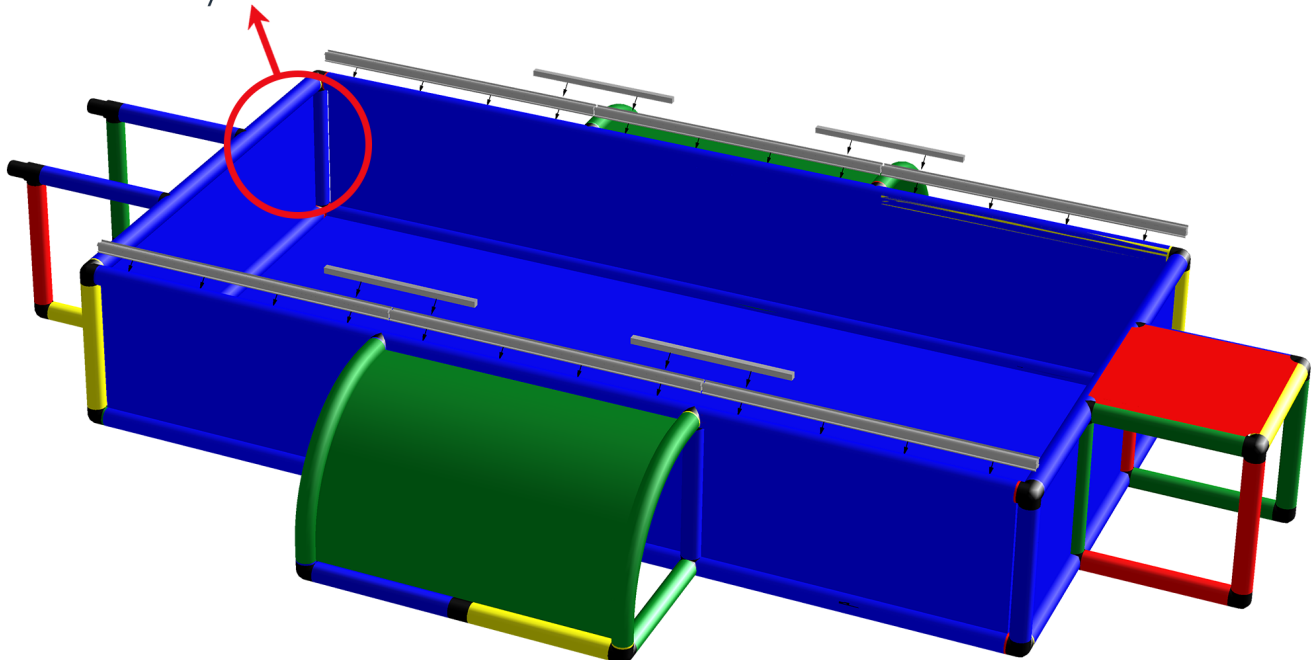

1/8

Assembling **Aluminium profile & aluminium connector**
Safety Manual **1.16**

 **Caution**

Please read the **Safety Manual** carefully before you start with assembling!

Mega Bungalow with Integrated Slide and Pool XXL

To build this model you need:

Junior + Pool XXL + Aluminium profile + Integrated slide kit

2/8

Assembling **Pool**
Safety Manual **1.14**

Mega Bungalow with Integrated Slide and Pool XXL

To build this model you need:

Junior + Pool XXL + Aluminium profile + Integrated slide kit

3/8

**Mega Bungalow with Integrated Slide and
Pool XXL**

To build this model you need:

Junior + Pool XXL + Aluminium profile + Integrated slide kit

4/8

Mega Bungalow with Integrated Slide and Pool XXL

To build this model you need:

Junior + Pool XXL + Aluminium profile + Integrated slide kit

5/8

Mega Bungalow with Integrated Slide and Pool XXL

To build this model you need: