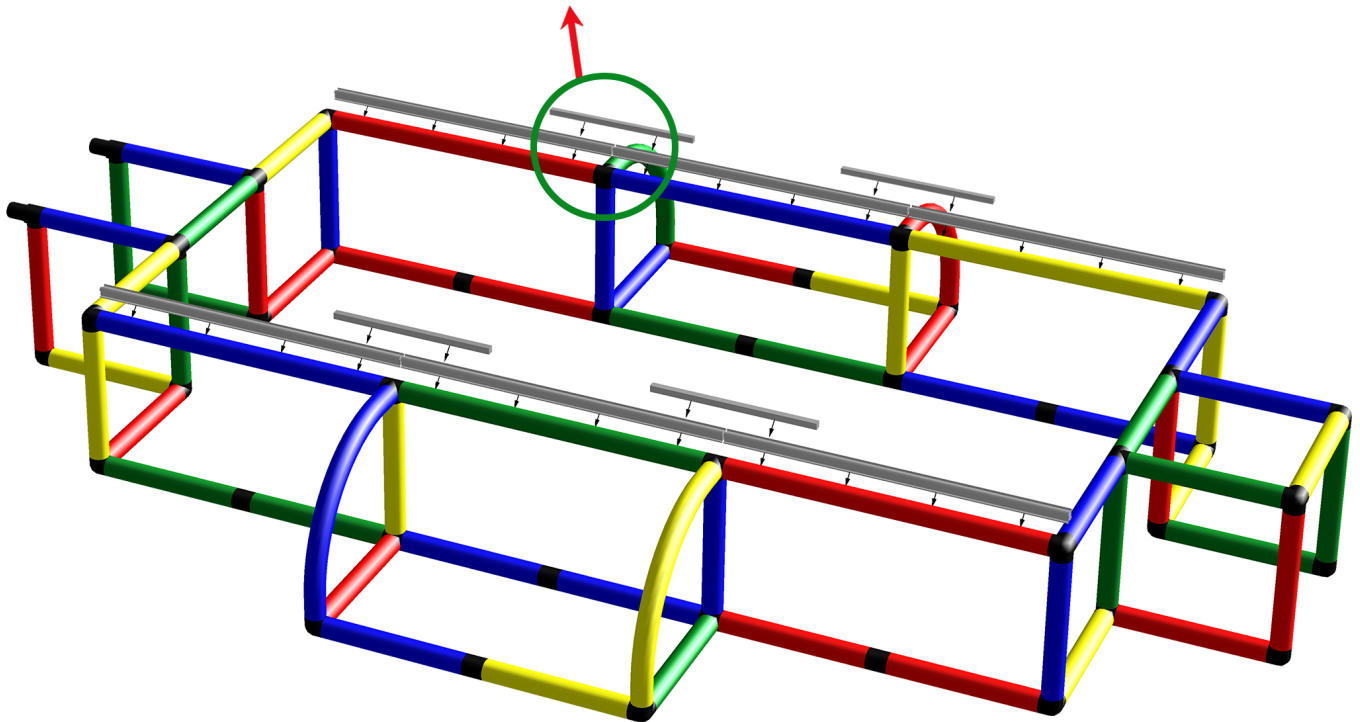

1/8

Assembling **Aluminium profile & aluminium connector**
Safety Manual **1.16**

 **Caution**

Please read the **Safety Manual** carefully before you start with assembling!

Mega Bungalow with Integrated Slide and Pool XXL

To build this model you need:

Junior + Pool XXL + Aluminium profile + Integrated slide kit

2/8

Assembling **Pool**
Safety Manual **1.14**

Mega Bungalow with Integrated Slide and Pool XXL

To build this model you need:

Junior + Pool XXL + Aluminium profile + Integrated slide kit

3/8

**Mega Bungalow with Integrated Slide and
Pool XXL**

To build this model you need:

Junior + Pool XXL + Aluminium profile + Integrated slide kit

4/8

Mega Bungalow with Integrated Slide and Pool XXL

To build this model you need:

Junior + Pool XXL + Aluminium profile + Integrated slide kit

5/8

Mega Bungalow with Integrated Slide and Pool XXL

To build this model you need: