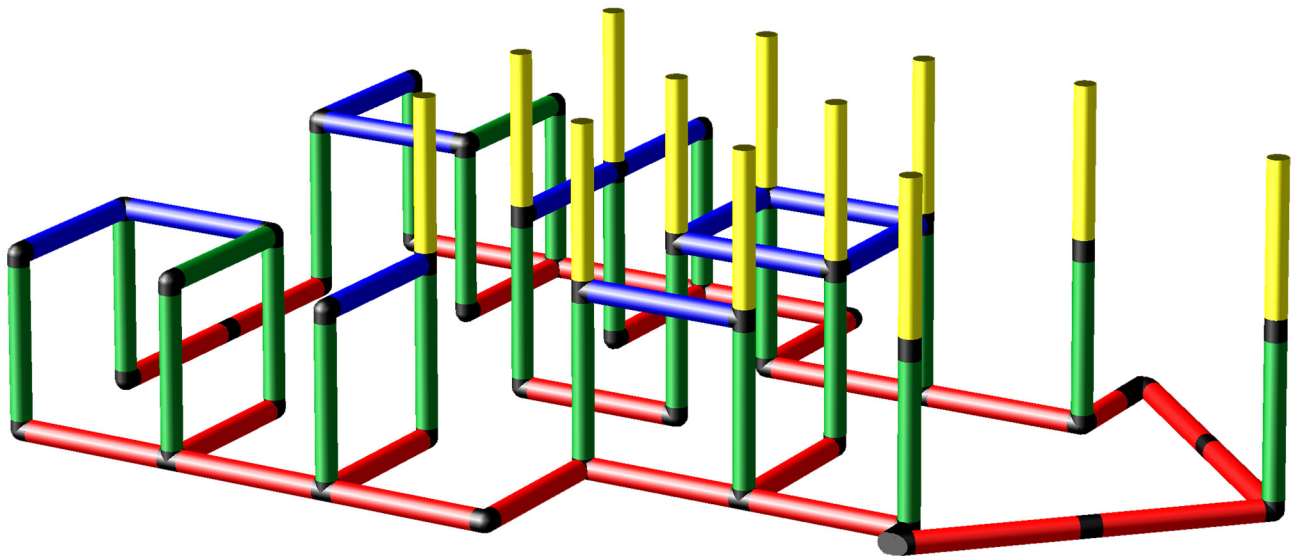

1/4

 **Caution**

Please read the **Safety Manual** carefully before you start with assembling!

Mini TiQUADRO Giant Jungle Gym with Integrated Slide and Pool XXL

To build this model you need:

Universal + Junior + Integrated slide + Pool XXL Kit

2/4

Mini TiQUADRO Giant Jungle Gym with Inte-
grated Slide and Pool XXL

To build this model you need:

Universal + Junior + Integrated slide + Pool XXL Kit

3/4

Mini TiQUADRO Giant Jungle Gym with Inte-
grated Slide and Pool XXL

To build this model you need:

Universal + Junior + Integrated slide + Pool XXL Kit

4/4

Please check **Safety Manual** for further details how to screw the **Panels** and **Tubes**.

Mini TiQUADRO Giant Jungle Gym with Integrated Slide and Pool XXL