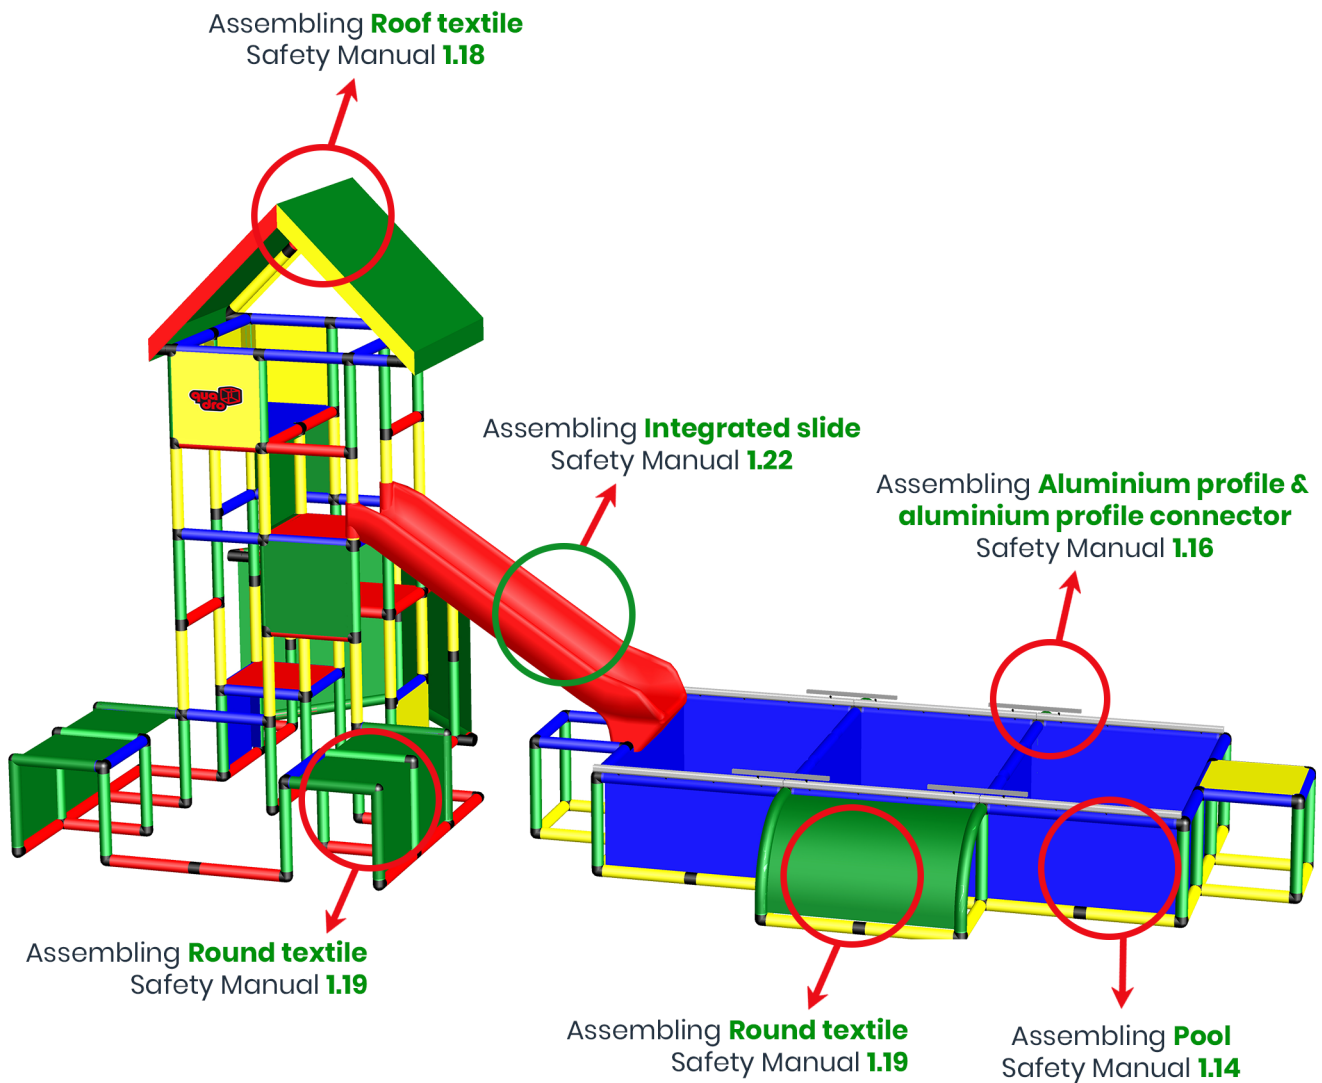

To build this model you need:

Universal + Junior + Integrated slide + Pool XXL Kit

4/4

Please check **Safety Manual** for further details how to screw the **Panels** and **Tubes**.

Mini TiQUADRO Giant Jungle Gym with Integrated Slide and Pool XXL

To build this model you need:

Universal + Junior + Integrated slide + Pool XXL Kit