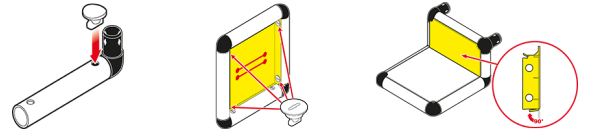

1/4

 **Caution**

Please read the **Safety Manual** carefully before you start with assembling!

Mini TiQUADRO Giant Jungle Gym with Integrated Slide and Pool XXL

To build this model you need:

Universal + Junior + Integrated slide + Pool XXL Kit

2/4

Mini TiQUADRO Giant Jungle Gym with Inte-
grated Slide and Pool XXL

To build this model you need:

Universal + Junior + Integrated slide + Pool XXL Kit

3/4

Mini TiQUADRO Giant Jungle Gym with Inte-
grated Slide and Pool XXL

To build this model you need:

Universal + Junior + Integrated slide + Pool XXL Kit

4/4

Please check **Safety Manual** for further details how to screw the **Panels** and **Tubes**.

Mini TiQUADRO Giant Jungle Gym with Integrated Slide and Pool XXL