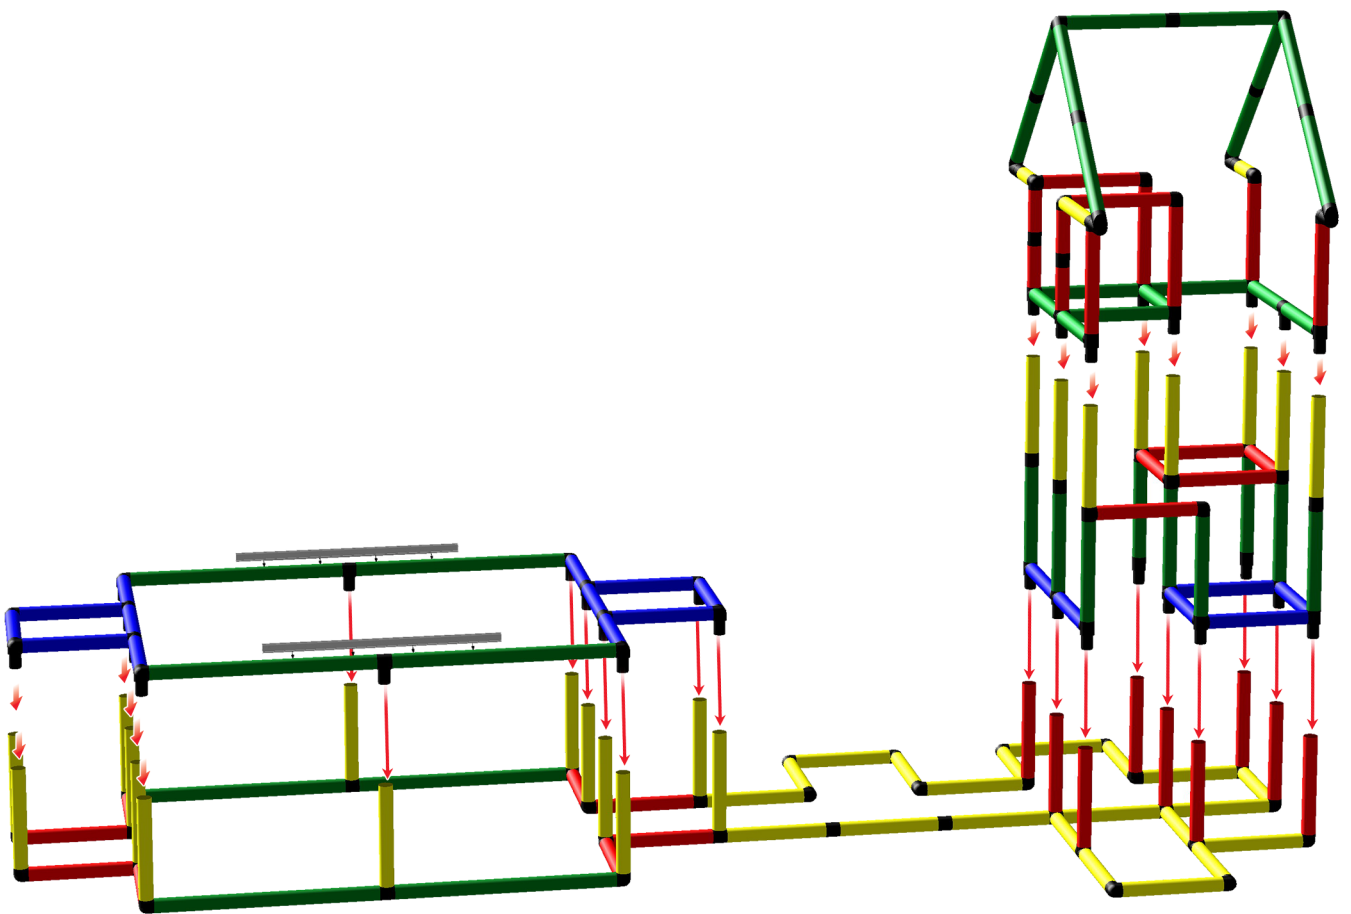

1/2

 **Caution**

Please read the **Safety Manual** carefully before you start with assembling!

Huge Water Tower with Modular Slide and Pool L

To build this model you need:

Universal + Pool L + Modular slide Kit

# 2/2

Please check **Safety Manual** for further details how to screw the **Panels** and **Tubes**.

## Huge Water Tower with Modular Slide and Pool L

To build this model you need:

Universal + Pool L + Modular slide Kit