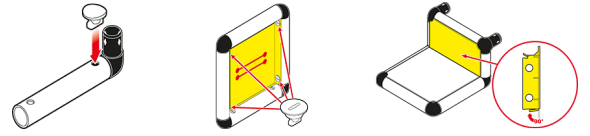

## Huge Water Tower with Curved Slide and Pool L

To build this model you need:

Universal + Curved slide + Pool L Kit

# 2/2

Please check **Safety Manual** for further details how to screw the **Panels** and **Tubes**.