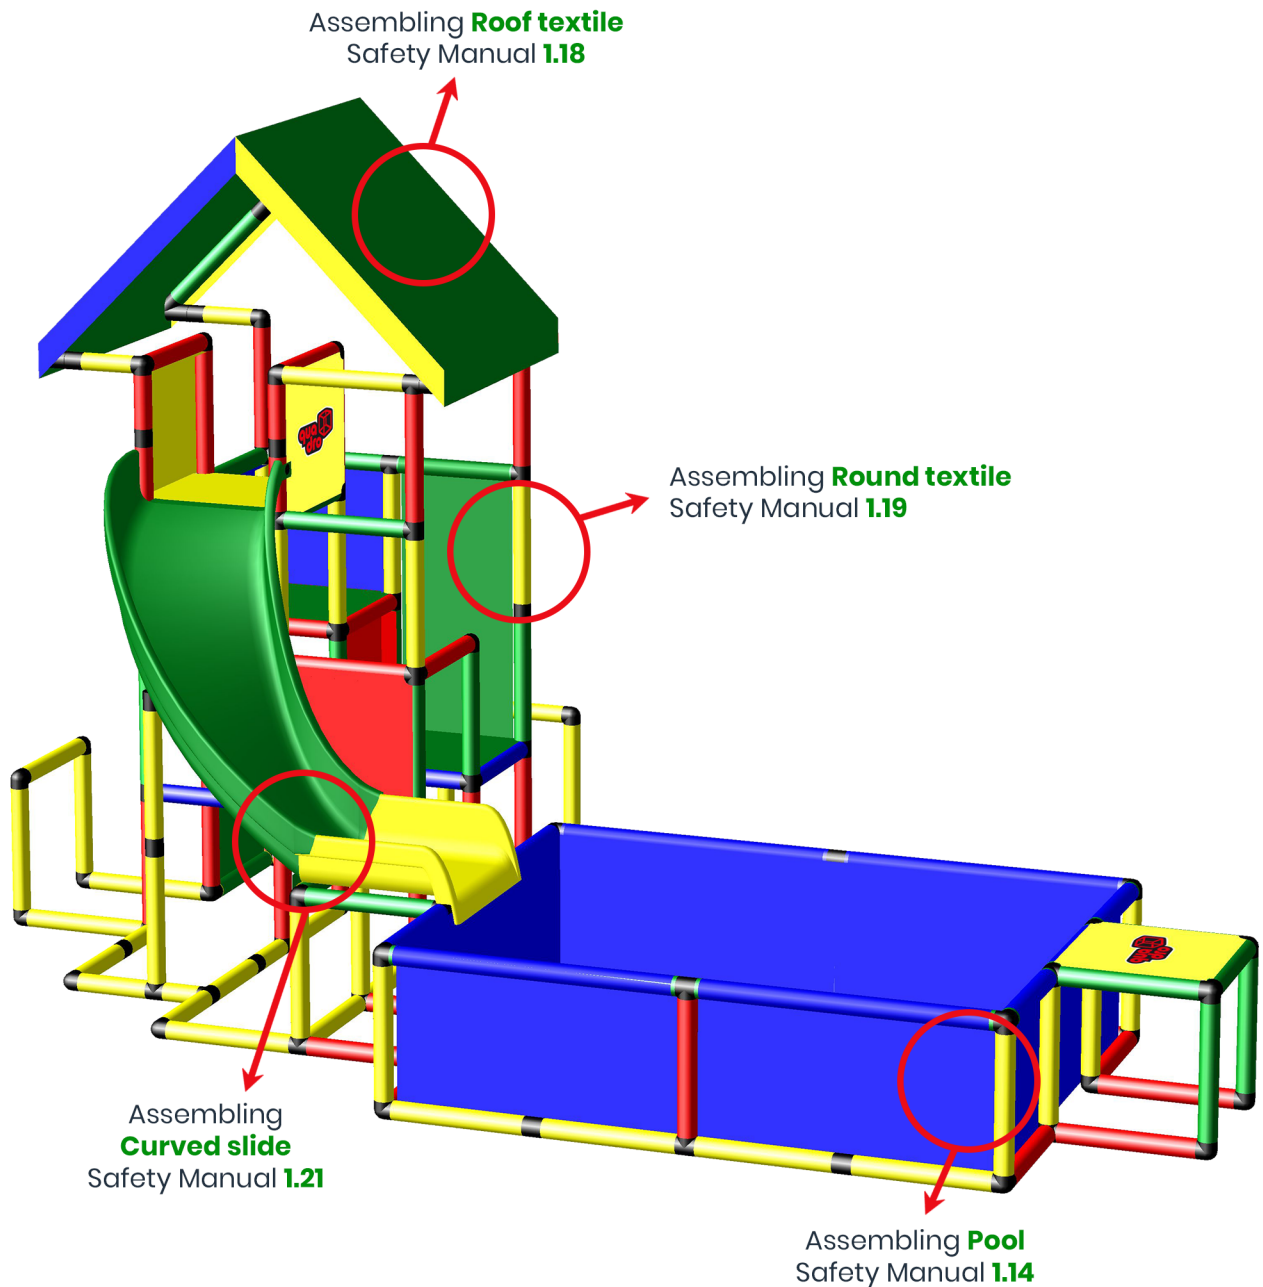

## Huge Water Tower with Curved Slide and Pool L

To build this model you need:

Universal + Curved slide + Pool L Kit

# 2/2

Please check **Safety Manual** for further details how to screw the **Panels** and **Tubes**.