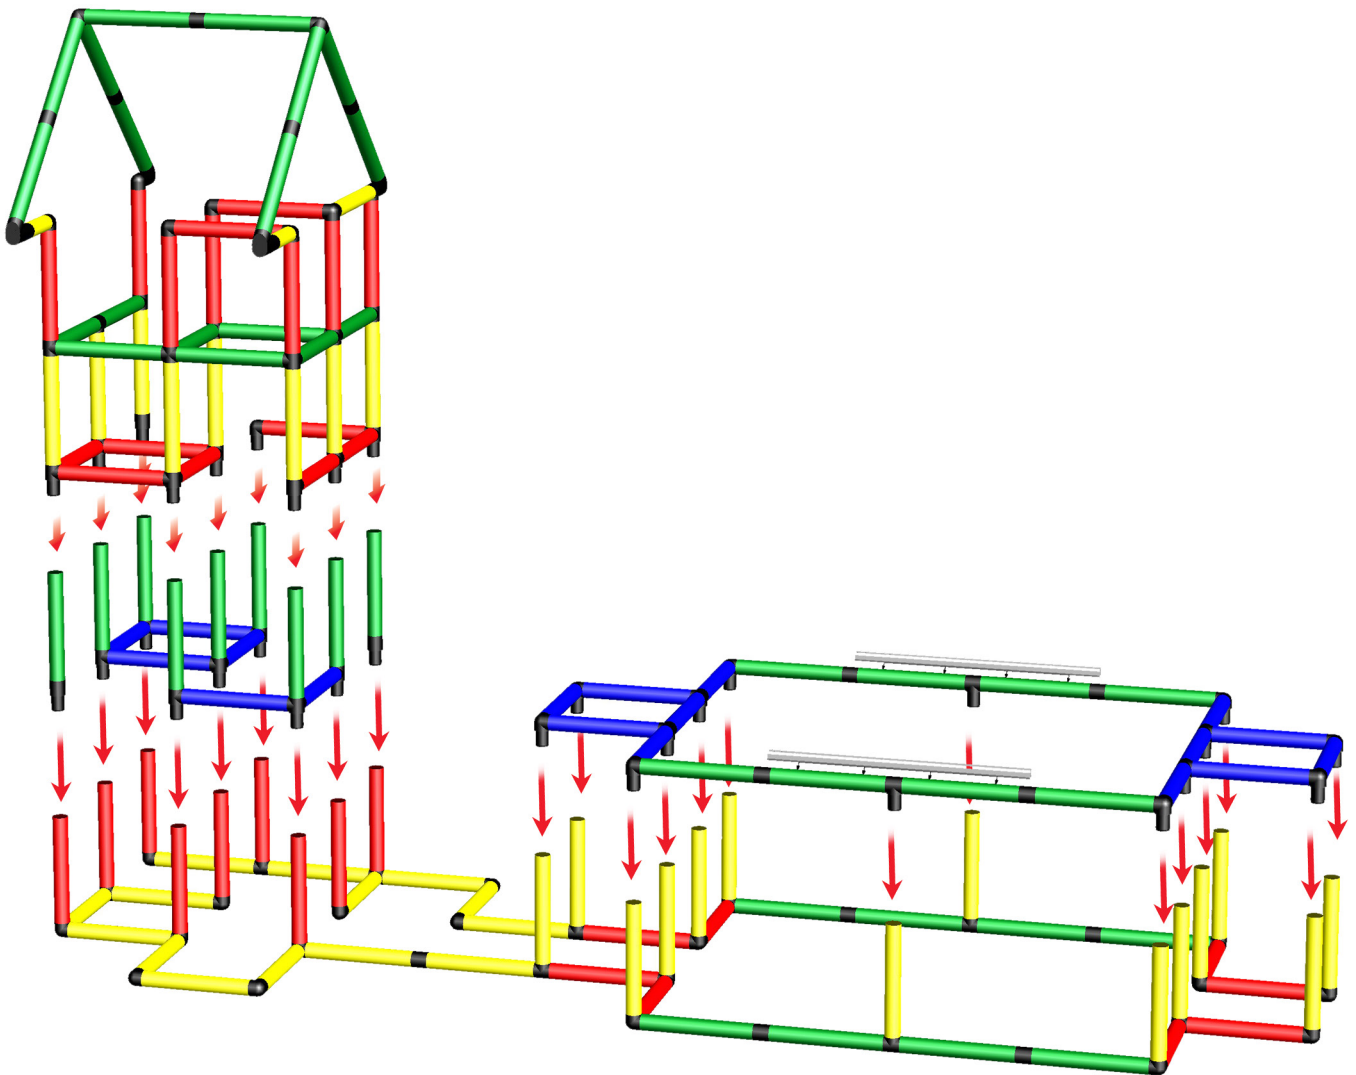

1/2

 **Caution**

Please read the **Safety Manual** carefully before you start with assembling!

Huge Water Tower with Integrated Slide and Pool XXL

To build this model you need:

Universal + Pool XXL + Integrated slide Kit

2/2

Please check **Safety Manual** for further details how to screw the **Panels** and **Tubes**.

Huge Water Tower with Integrated Slide and Pool XXL

To build this model you need:

Universal + Pool XXL + Integrated slide Kit