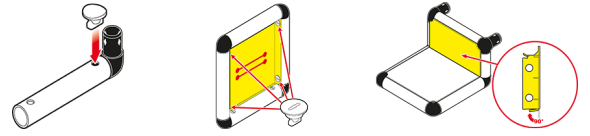

1/2

 **Caution**

Please read the **Safety Manual** carefully before you start with assembling!

Huge Water Tower with Integrated Slide and Pool XXL

To build this model you need:

Universal + Pool XXL + Integrated slide Kit

2/2

Please check **Safety Manual** for further details how to screw the **Panels** and **Tubes**.

Huge Water Tower with Integrated Slide and Pool XXL

To build this model you need:

Universal + Pool XXL + Integrated slide Kit