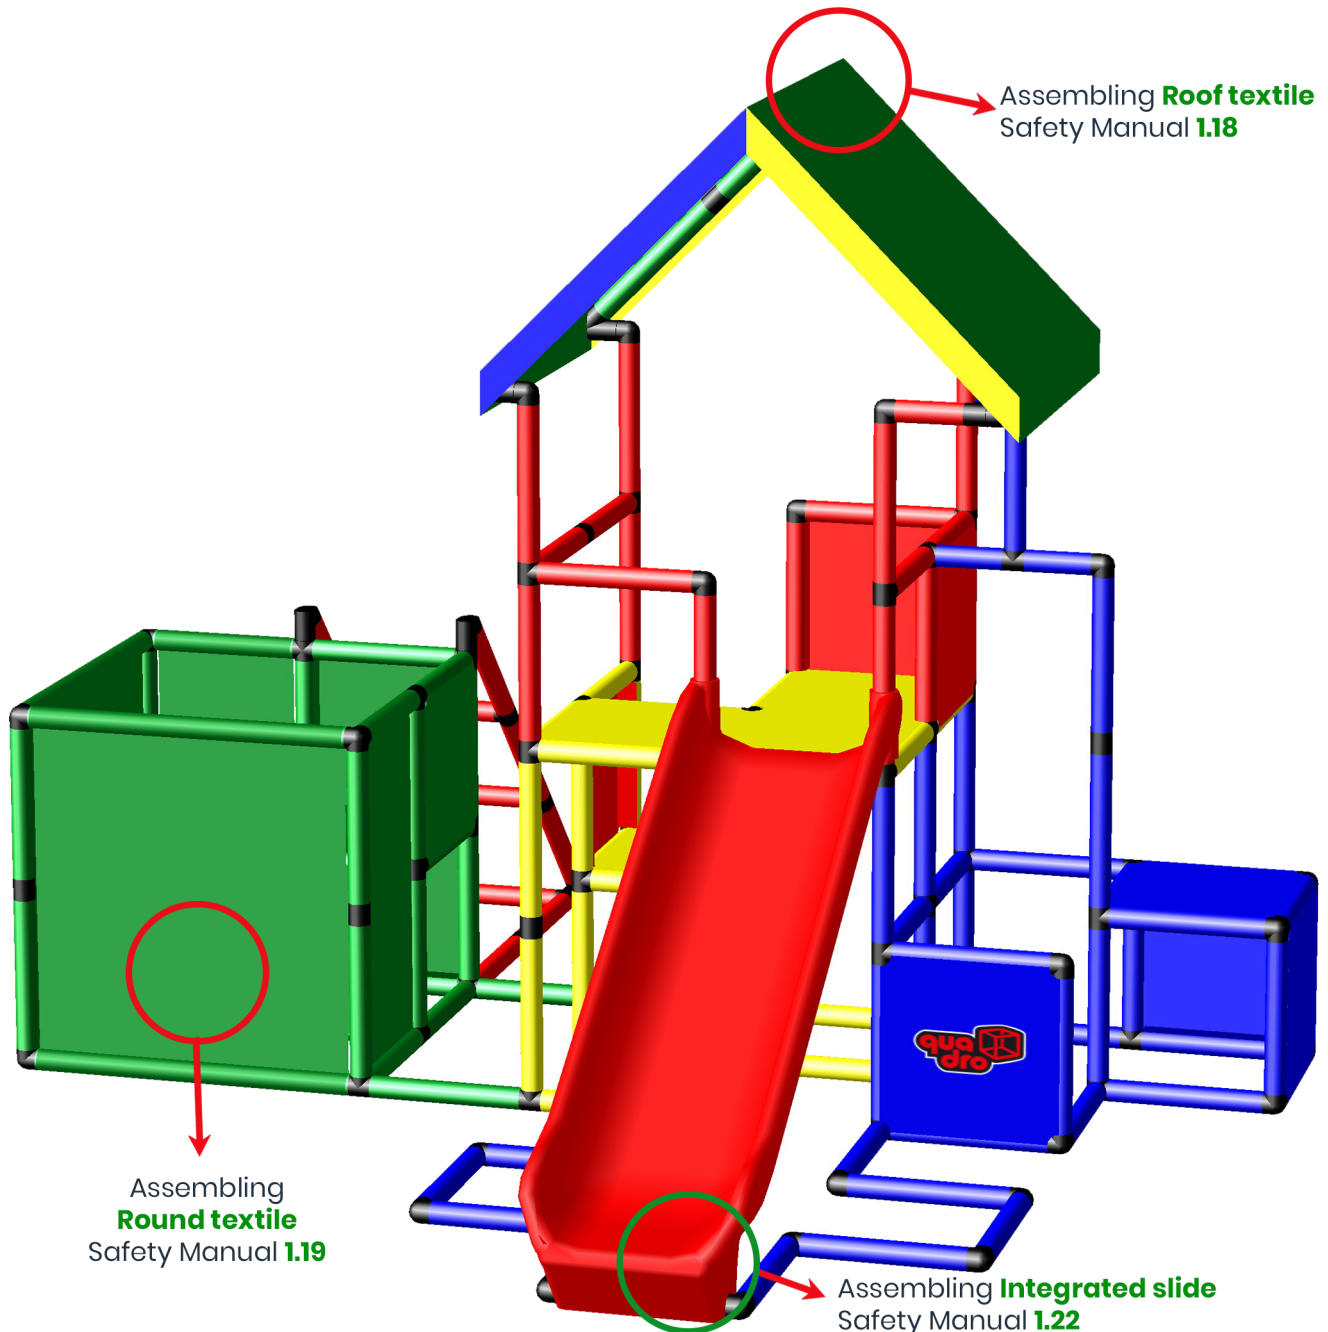

## Cube Box Hideaway with big Tower and Integrated Slide

To build this model you need:

2x Universal + Integrated slide Kit

# 5/5

Please check **Safety Manual** for further details how to screw the **Panels** and **Tubes**.