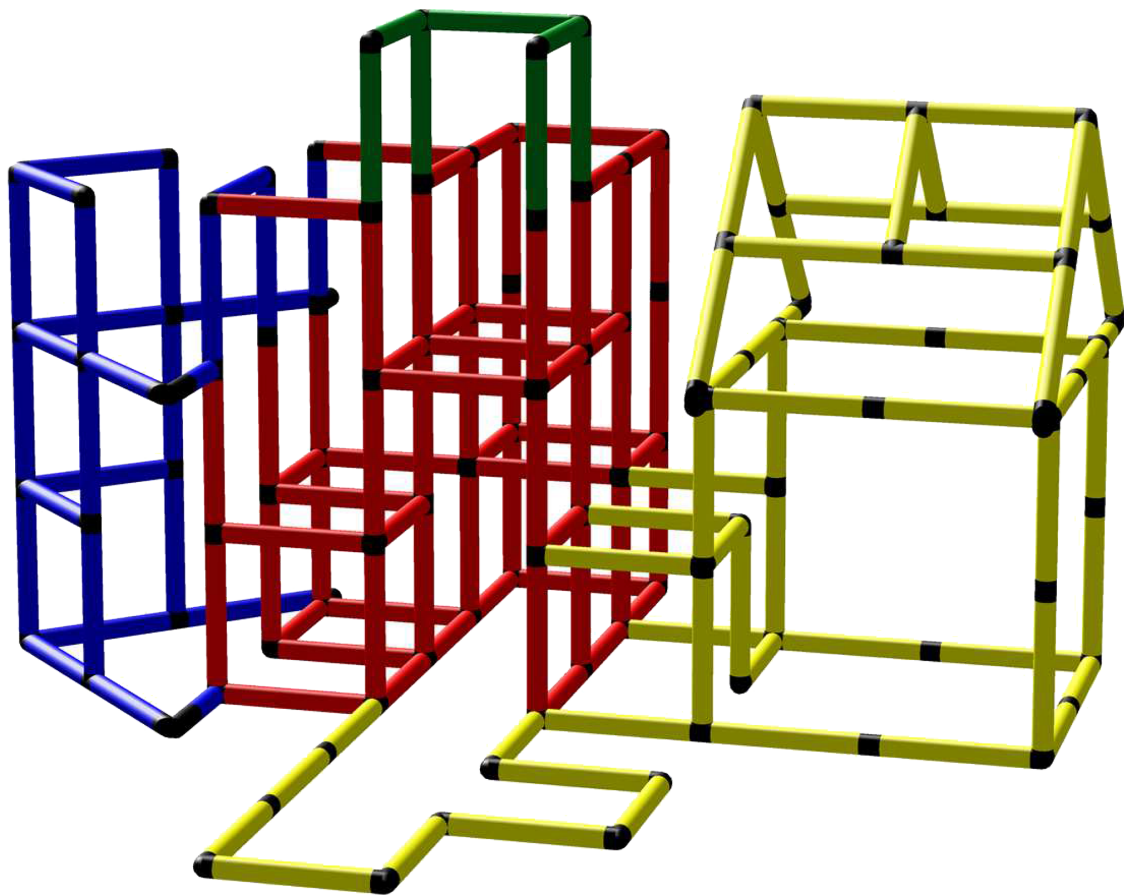

1/6

Caution

Please read the **Safety Manual** carefully before you start with assembling!

Big Viking Longboat with Integrated Slide

To build this model you need:

2x Universal + Integrated slide Kit

2/6

Big Viking Longboat with Integrated Slide

To build this model you need:

2x Universal + Integrated slide Kit

3/6

Big Viking Longboat with Integrated Slide

To build this model you need:

2x Universal + Integrated slide Kit

4/6

Big Viking Longboat with Integrated Slide

To build this model you need:

2x Universal + Integrated slide Kit

5/6

Big Viking Longboat with Integrated Slide

To build this model you need:

2x Universal + Integrated slide Kit

6/6

Please check **Safety Manual** for further details how to screw the **Panels** and **Tubes**.

Assembling **Roof textile**
Safety Manual **1.18**

Assembling
Round textile
Safety Manual **1.19**

Big Viking Longboat with Integrated Slide

To build this model you need:

2x Universal + Integrated slide Kit