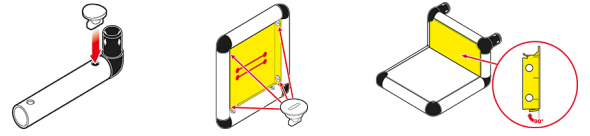

To build this model you need:

2x Universal + Integrated slide Kit

5/6

Big Viking Longboat with Integrated Slide

To build this model you need:

2x Universal + Integrated slide Kit

6/6

Please check **Safety Manual** for further details how to screw the **Panels** and **Tubes**.

Assembling **Roof textile**
Safety Manual **1.18**

Assembling
Round textile
Safety Manual **1.19**

Big Viking Longboat with Integrated Slide

To build this model you need:

2x Universal + Integrated slide Kit