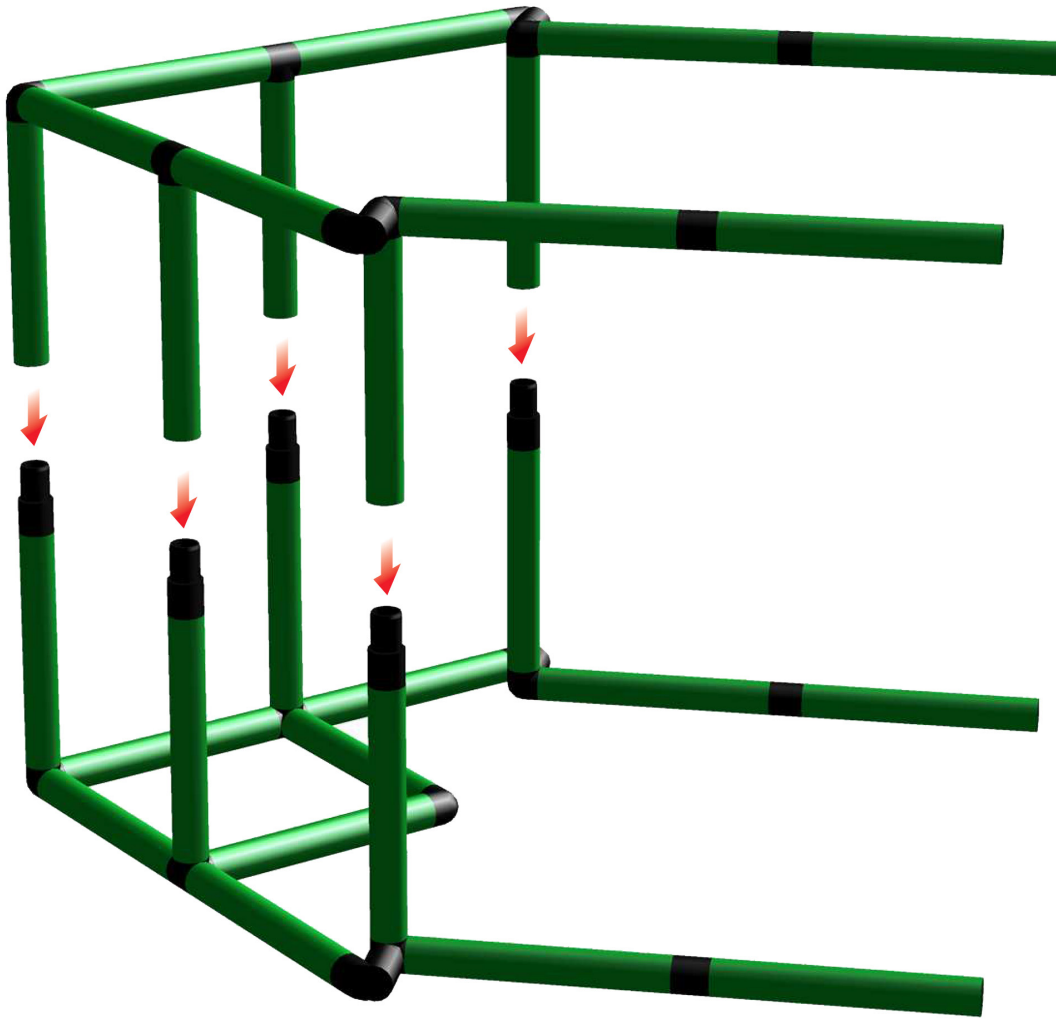

1/6

 **Caution**

Please read the **Safety Manual** carefully before you start with assembling!

Huge Pirate Ship with High Roof and Integrated Slide

To build this model you need:

2x Universal + Integrated slide Kit

2/6

Huge Pirate Ship with High Roof and Integrated Slide

To build this model you need:

2x Universal + Integrated slide Kit

3/6

**Huge Pirate Ship with High Roof and Integrated
Slide**

To build this model you need:

2x Universal + Integrated slide Kit

4/6

Huge Pirate Ship with High Roof and Integrated Slide

To build this model you need:

2x Universal + Integrated slide Kit

5/6

Huge Pirate Ship with High Roof and Integrated Slide

To build this model you need:

2x Universal + Integrated slide Kit

6/6

Please check **Safety Manual** for further details how to screw the **Panels** and **Tubes**.

Huge Pirate Ship with High Roof and Integrated Slide