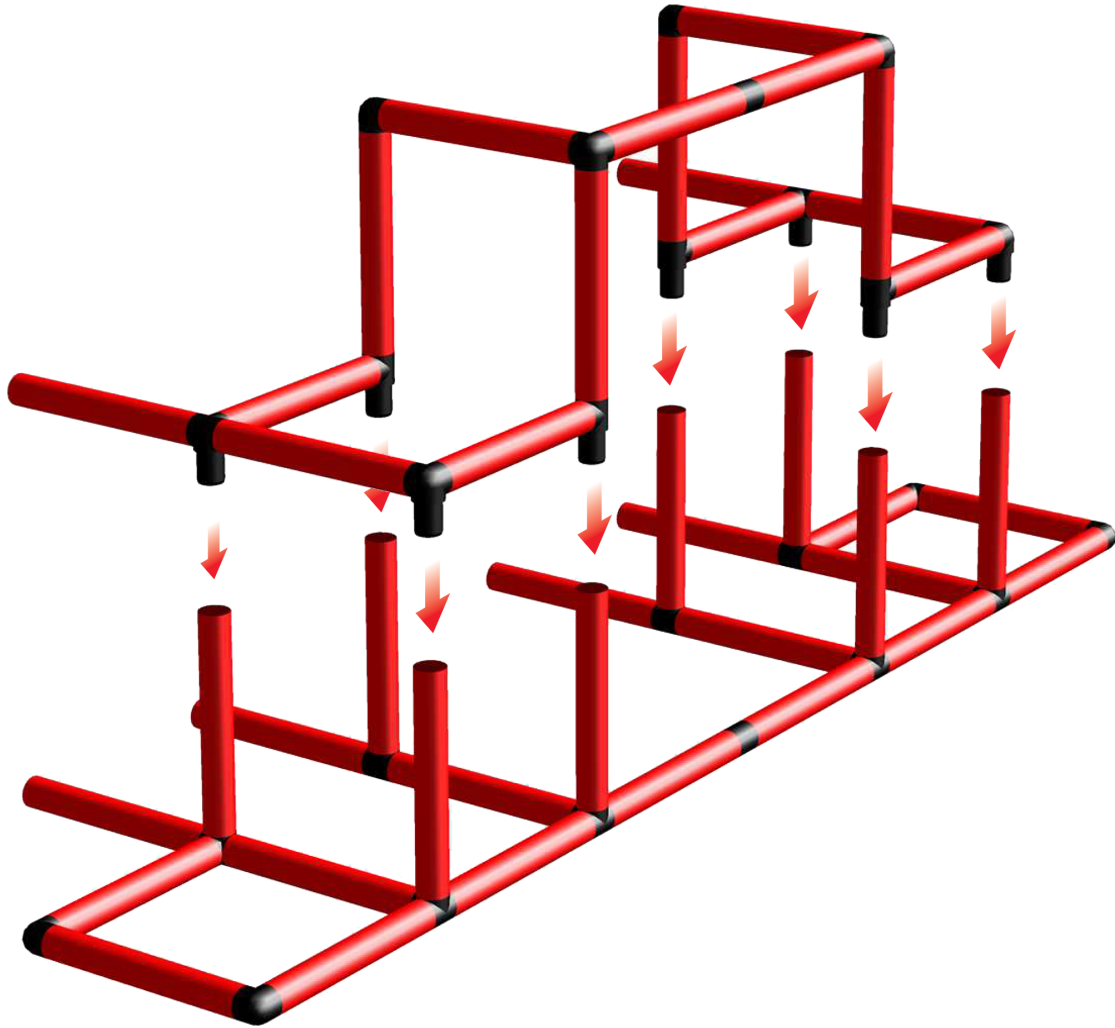

1/6

 **Caution**

Please read the **Safety Manual** carefully before you start with assembling!

Huge Pirate Ship with High Roof and Integrated Slide

To build this model you need:

2x Universal + Integrated slide Kit

2/6

Huge Pirate Ship with High Roof and Integrated Slide

To build this model you need:

2x Universal + Integrated slide Kit

3/6

**Huge Pirate Ship with High Roof and Integrated
Slide**

To build this model you need:

2x Universal + Integrated slide Kit

4/6

Huge Pirate Ship with High Roof and Integrated Slide

To build this model you need:

2x Universal + Integrated slide Kit

5/6

Huge Pirate Ship with High Roof and Integrated Slide

To build this model you need:

2x Universal + Integrated slide Kit

6/6

Please check **Safety Manual** for further details how to screw the **Panels** and **Tubes**.

Huge Pirate Ship with High Roof and Integrated Slide