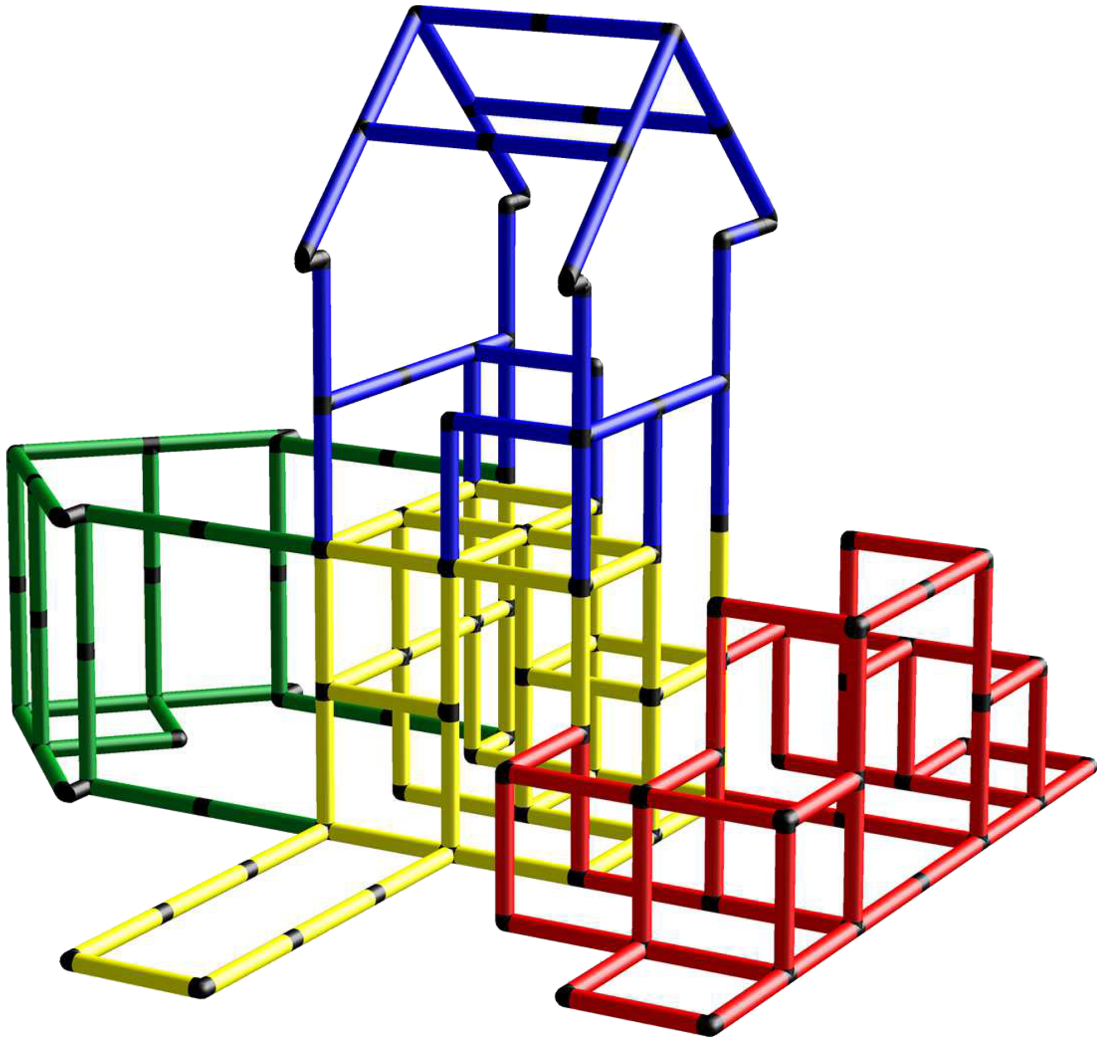

1/6

 **Caution**

Please read the **Safety Manual** carefully before you start with assembling!

Huge Pirate Ship with High Roof and Integrated Slide

To build this model you need:

2x Universal + Integrated slide Kit

2/6

Huge Pirate Ship with High Roof and Integrated Slide

To build this model you need:

2x Universal + Integrated slide Kit

3/6

**Huge Pirate Ship with High Roof and Integrated
Slide**

To build this model you need:

2x Universal + Integrated slide Kit

4/6

Huge Pirate Ship with High Roof and Integrated Slide

To build this model you need:

2x Universal + Integrated slide Kit

5/6

Huge Pirate Ship with High Roof and Integrated Slide

To build this model you need:

2x Universal + Integrated slide Kit

6/6

Please check **Safety Manual** for further details how to screw the **Panels** and **Tubes**.

Huge Pirate Ship with High Roof and Integrated Slide