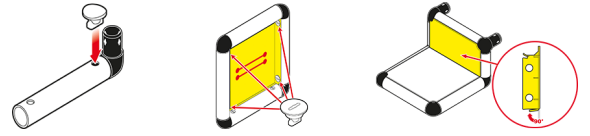

2x Universal + Integrated slide Kit

4/6

Huge Pirate Ship with High Roof and Integrated Slide

To build this model you need:

2x Universal + Integrated slide Kit

5/6

Huge Pirate Ship with High Roof and Integrated Slide

To build this model you need:

2x Universal + Integrated slide Kit

6/6

Please check **Safety Manual** for further details how to screw the **Panels** and **Tubes**.

Huge Pirate Ship with High Roof and Integrated Slide