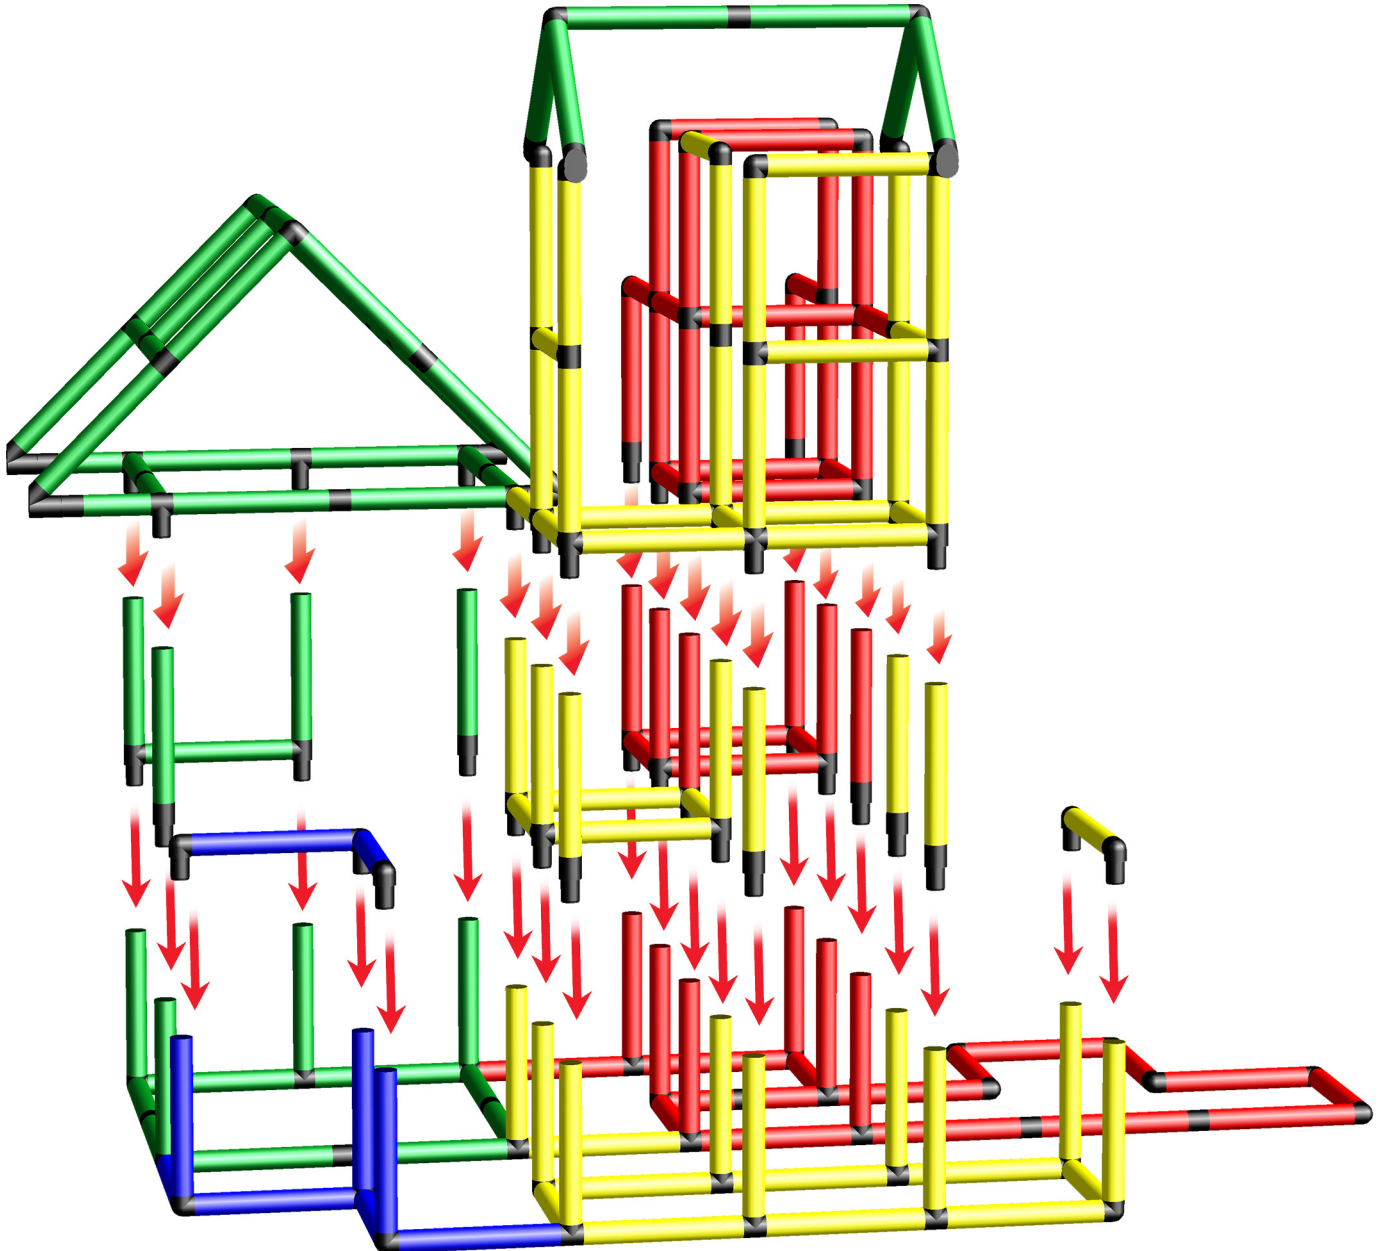

1/2

Caution

Please read the **Safety Manual** carefully before you start with assembling!

Mega Combo Play Castle with Vault and 2 Integrated Slides

To build this model you need:

2x Universal + 2x Integrated slide Kit

2/2

Please check **Safety Manual** for further details how to screw the **Panels** and **Tubes**.

Assembling **Round textile**
Safety Manual **1.19**

Assembling **Roof textile**
Safety Manual **1.18**

Assembling **Integrated slide**
Safety Manual **1.22**

Assembling **Integrated slide**
Safety Manual **1.22**

Mega Combo Play Castle with Vault and 2 Integrated Slides

To build this model you need:

2x Universal + 2x Integrated slide Kit