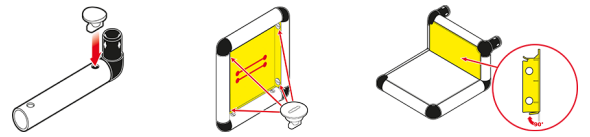

1/2

Caution

Please read the **Safety Manual** carefully before you start with assembling!

Mega Combo Play Castle with Vault and 2 Integrated Slides

To build this model you need:

2x Universal + 2x Integrated slide Kit

2/2

Please check **Safety Manual** for further details how to screw the **Panels** and **Tubes**.

Assembling **Round textile**
Safety Manual **1.19**

Assembling **Roof textile**
Safety Manual **1.18**

Assembling **Integrated slide**
Safety Manual **1.22**

Assembling **Integrated slide**
Safety Manual **1.22**

Mega Combo Play Castle with Vault and 2 Integrated Slides

To build this model you need:

2x Universal + 2x Integrated slide Kit