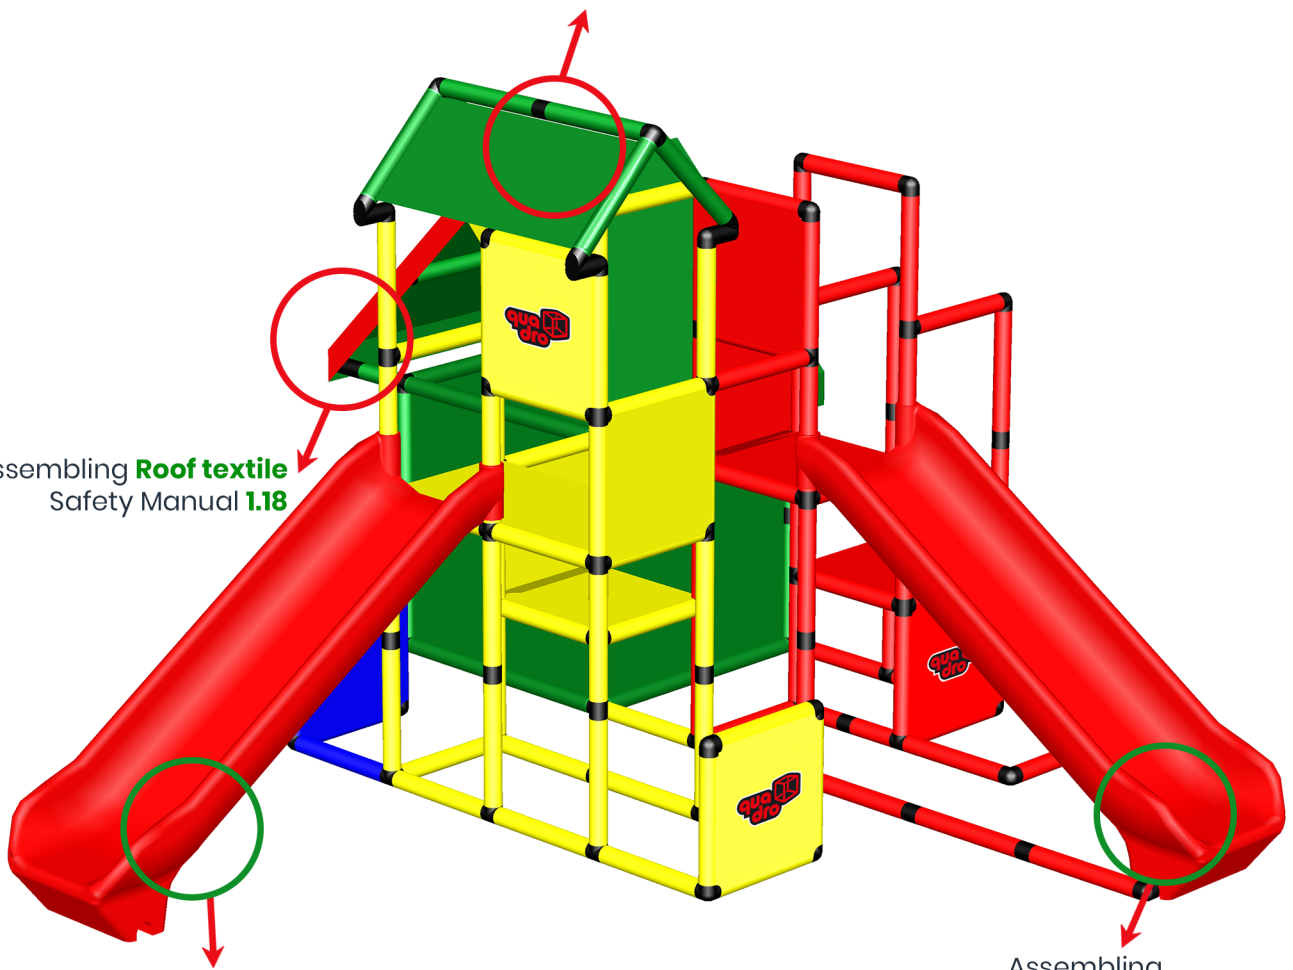

1/2

Caution

Please read the **Safety Manual** carefully before you start with assembling!

Mega Combo Play Castle with Vault and 2 Integrated Slides

To build this model you need:

2x Universal + 2x Integrated slide Kit

2/2

Please check **Safety Manual** for further details how to screw the **Panels** and **Tubes**.

Assembling **Round textile**
Safety Manual **1.19**

Assembling **Roof textile**
Safety Manual **1.18**

Assembling **Integrated slide**
Safety Manual **1.22**

Assembling **Integrated slide**
Safety Manual **1.22**

Mega Combo Play Castle with Vault and 2 Integrated Slides

To build this model you need:

2x Universal + 2x Integrated slide Kit