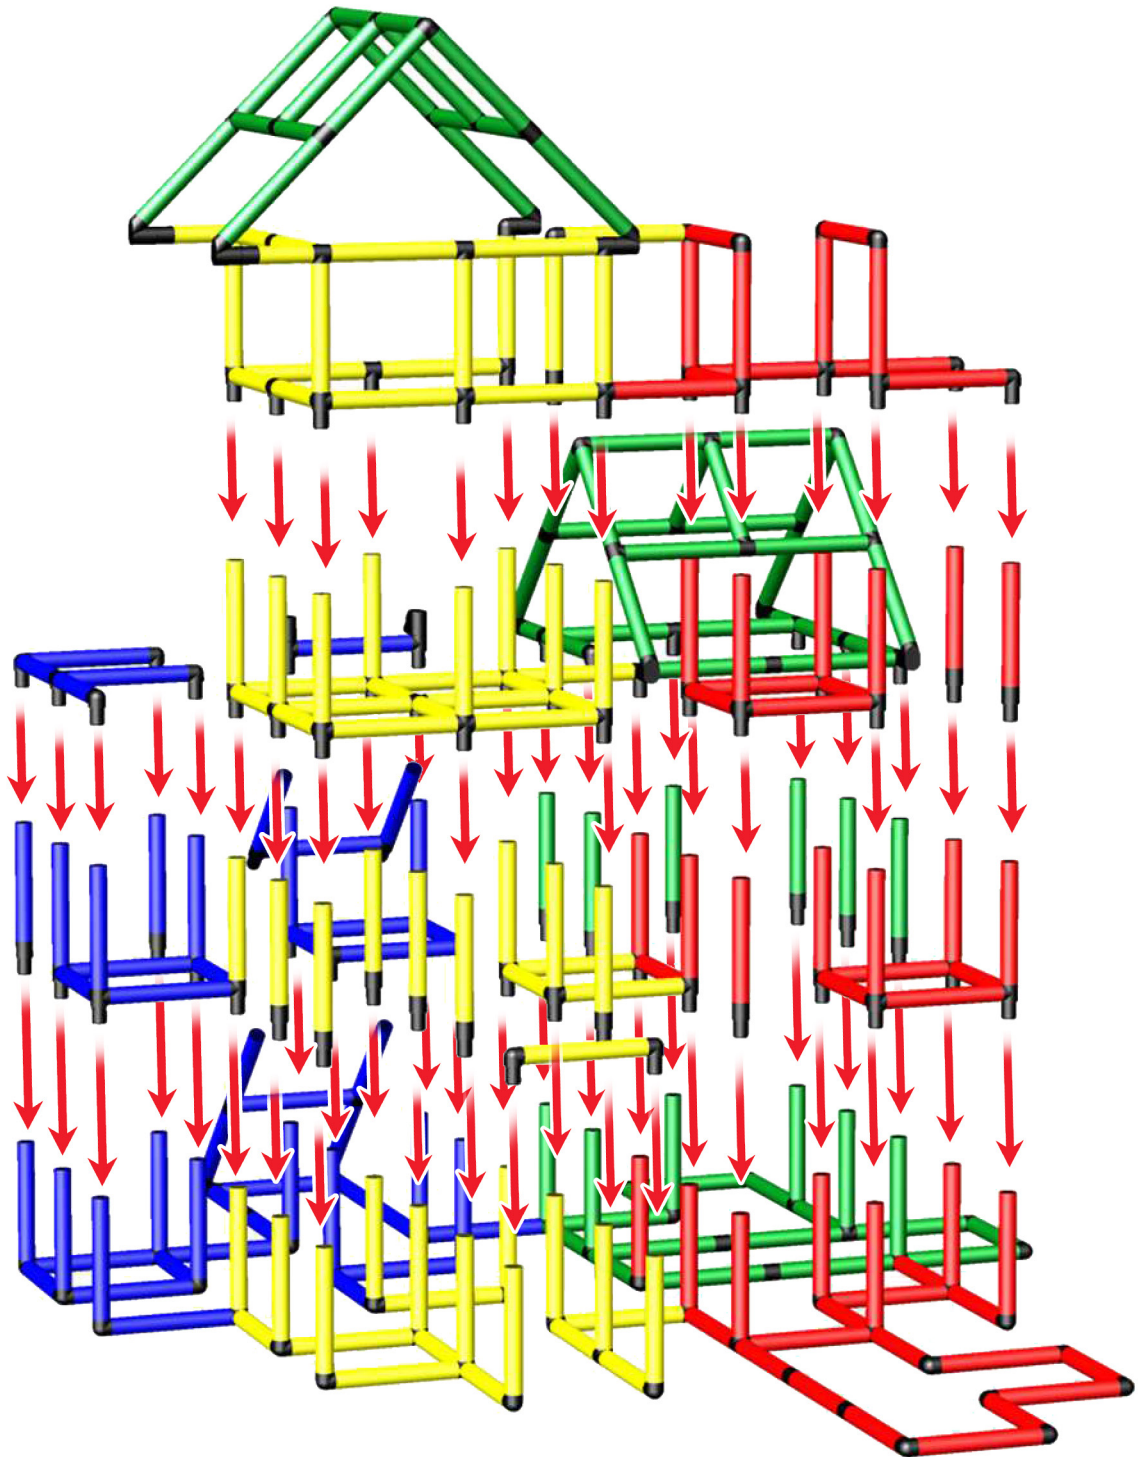

1/2

**Caution**

Please read the **Safety Manual** carefully before you start with assembling!

Luxury Penthouse with Cave, Ladder, Play Tower and Integrated Slide

To build this model you need:

3x Universal + Integrated slide Kit

# 2/2

Please check **Safety Manual** for further details how to screw the **Panels** and **Tubes**.

Assembling **Roof textile**  
Safety Manual **1.18**

Assembling **Round textile**  
Safety Manual **1.19**

## Luxury Penthouse with Cave, Ladder, Play Tower and Integrated Slide

To build this model you need:

3x Universal + Integrated slide Kit