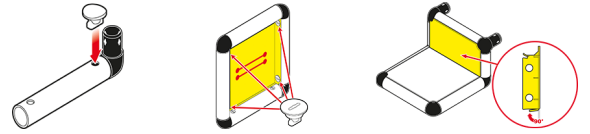

1/2

**Caution**

Please read the **Safety Manual** carefully before you start with assembling!

Luxury Penthouse with Cave, Ladder, Play Tower and Integrated Slide

To build this model you need:

3x Universal + Integrated slide Kit

# 2/2

Please check **Safety Manual** for further details how to screw the **Panels** and **Tubes**.

Assembling **Roof textile**  
Safety Manual **1.18**

Assembling **Round textile**  
Safety Manual **1.19**