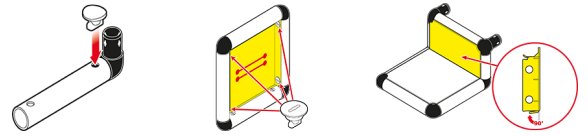

## Summer dream swimming pool tower with modular slide and baby corner

**To build this model you need:**

Climbing Pyramid Kit + Upgrade Kit + Modular Slide + Pool Large

# 4/5

Summer dream swimming pool tower with modular slide and baby corner

To build this model you need:

Climbing Pyramid Kit + Upgrade Kit + Modular Slide + Pool Large

# 5/5

Please check **Safety Manual** for further details how to screw the **Panels** and **Tubes**.

Assembling **Poolcover**  
Safety Manual **1.15**