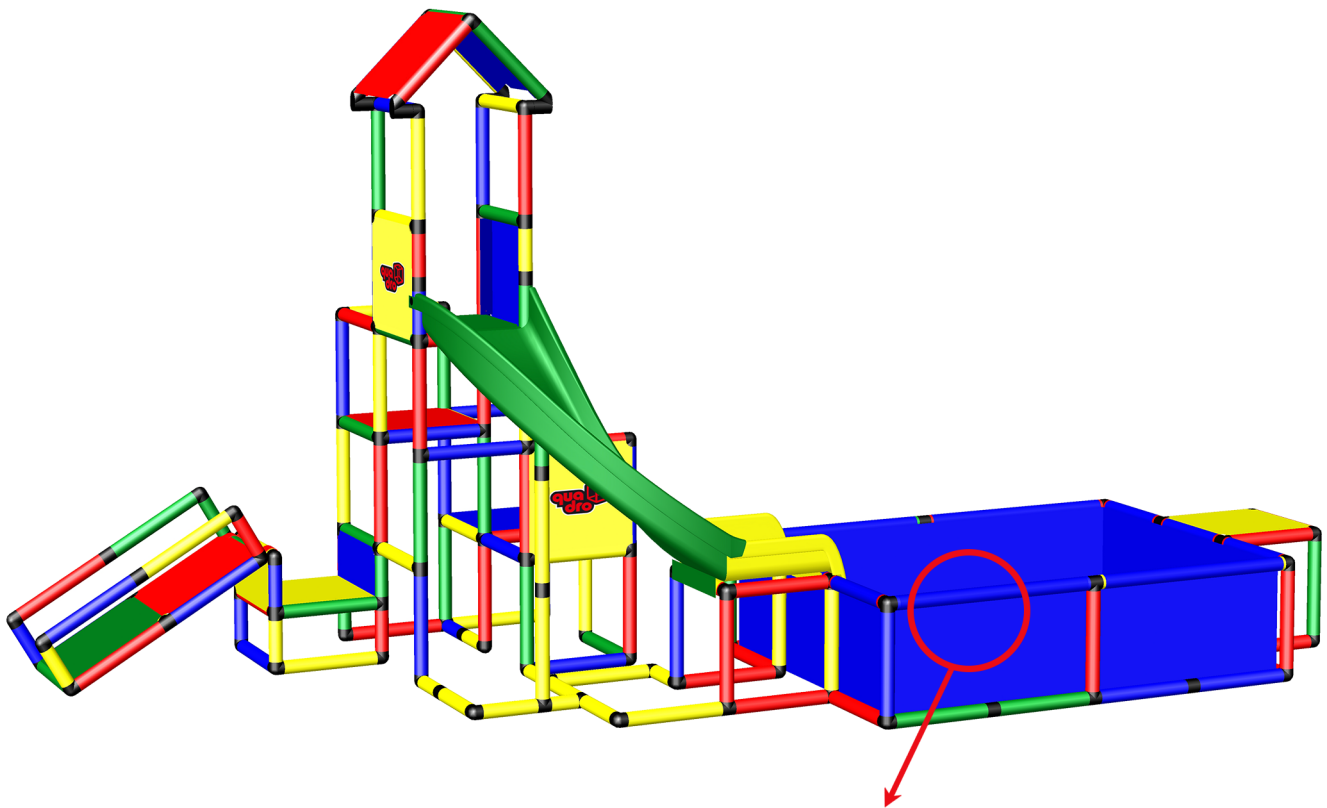

To build this model you need:

Climbing Pyramid Kit + Upgrade Kit + Curved Slide + Pool Large

3/5

Assembling **Aluminium Profile** and
Aluminium Profile Connector
Safety Manual 1.16

Summer dream swimming pool tower with curved slide and baby corner

To build this model you need:

Climbing Pyramid Kit + Upgrade Kit + Curved Slide + Pool Large

4/5

Summer dream swimming pool tower with curved slide and baby corner

To build this model you need:

Climbing Pyramid Kit + Upgrade Kit + Curved Slide + Pool Large

5/5

Please check **Safety Manual** for further details how to screw the **Panels** and **Tubes**.

Assembling **Poolcover**
Safety Manual **1.15**

Summer dream swimming pool tower with curved slide and baby corner