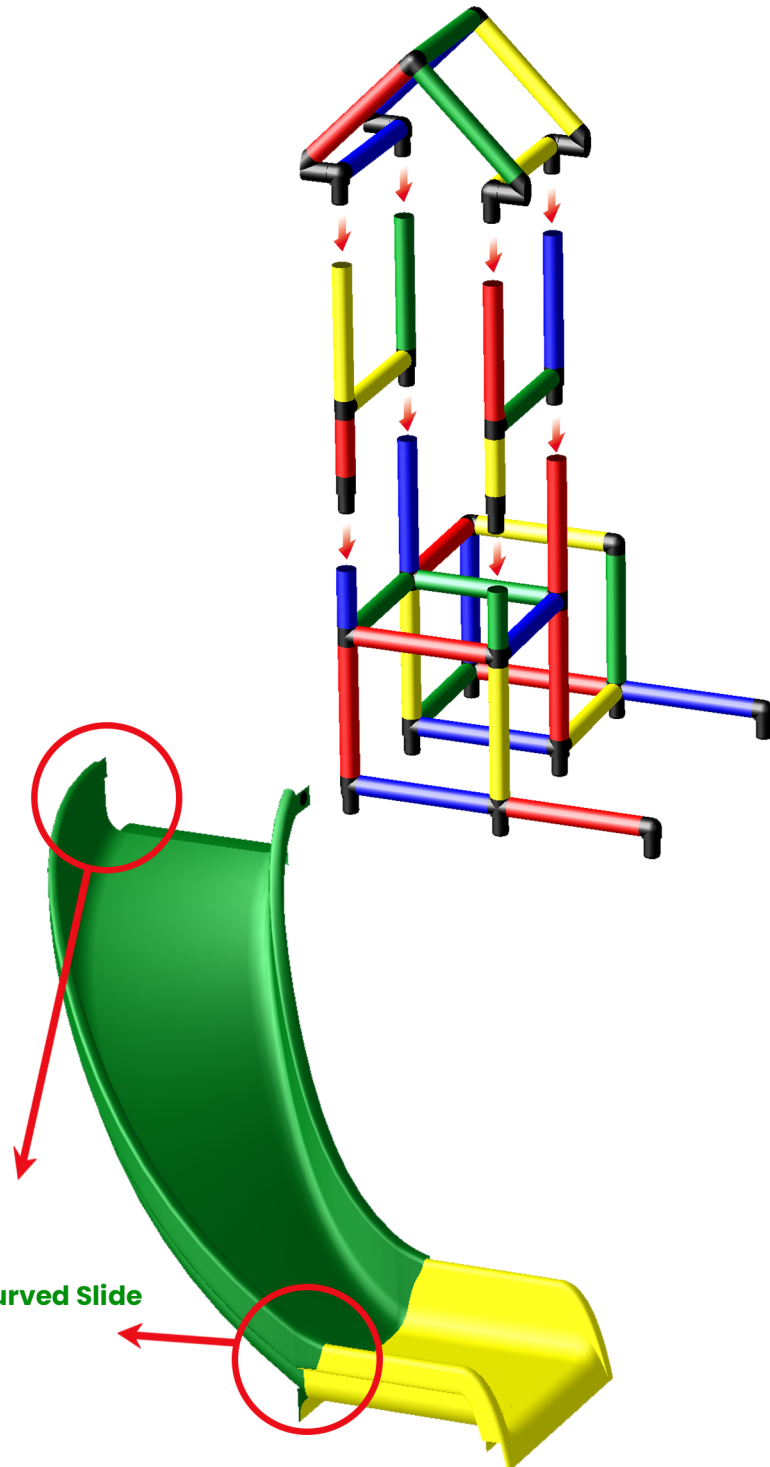

1/5

Assembling **Double Tube Connector**
Safety Manual **1.12**

Caution

Please read the **Safety Manual** carefully before you start with assembling!

Summer dream swimming pool tower with curved slide and baby corner

To build this model you need:

Climbing Pyramid Kit + Upgrade Kit + Curved Slide + Pool Large

2/5

Assembling **Assembling of the Curved Slide**
Safety Manual 1.21

Summer dream swimming pool tower with curved slide and baby corner

To build this model you need:

Climbing Pyramid Kit + Upgrade Kit + Curved Slide + Pool Large

3/5

Assembling **Aluminium Profile** and
Aluminium Profile Connector
Safety Manual 1.16

Summer dream swimming pool tower with curved slide and baby corner

5/5

Please check **Safety Manual** for further details how to screw the **Panels** and **Tubes**.

Assembling **Poolcover**
Safety Manual **1.15**

Summer dream swimming pool tower with curved slide and baby corner