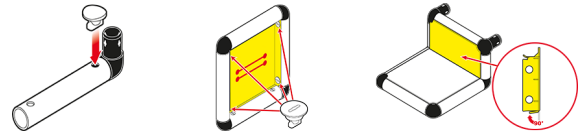

To build this model you need:

Climbing Pyramid Kit + Upgrade Kit + Curved Slide + Pool Large

3/5

Assembling **Aluminium Profile** and
Aluminium Profile Connector
Safety Manual 1.16

Summer dream swimming pool tower with curved slide and baby corner

To build this model you need:

Climbing Pyramid Kit + Upgrade Kit + Curved Slide + Pool Large

4/5

Summer dream swimming pool tower with curved slide and baby corner

To build this model you need:

Climbing Pyramid Kit + Upgrade Kit + Curved Slide + Pool Large

5/5

Please check **Safety Manual** for further details how to screw the **Panels** and **Tubes**.

Assembling **Poolcover**
Safety Manual **1.15**

Summer dream swimming pool tower with curved slide and baby corner