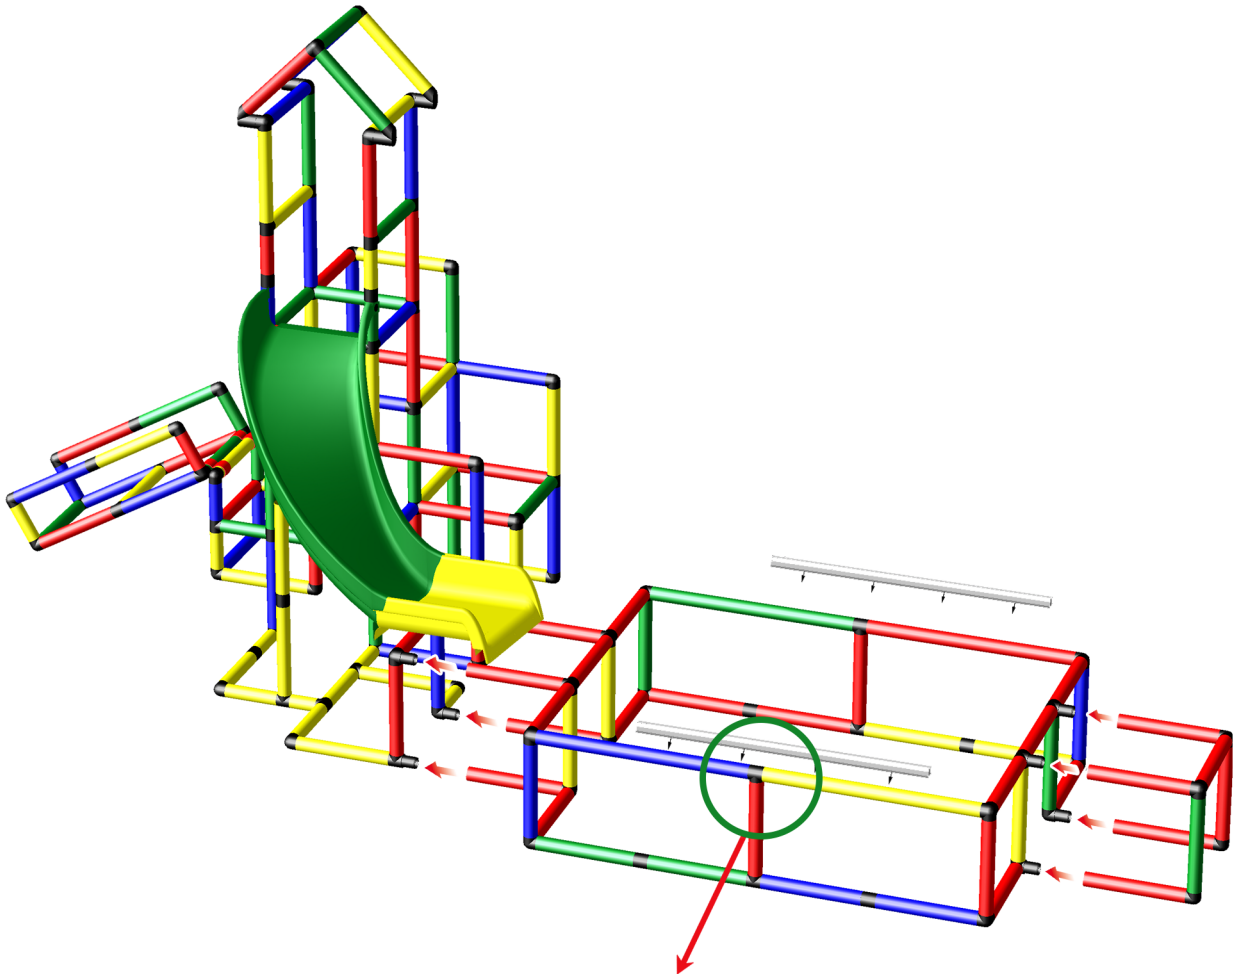

1/5

Assembling **Double Tube Connector**
Safety Manual **1.12**

Caution

Please read the **Safety Manual** carefully before you start with assembling!

Summer dream swimming pool tower with curved slide and baby corner

To build this model you need:

Climbing Pyramid Kit + Upgrade Kit + Curved Slide + Pool Large

2/5

Assembling **Assembling of the Curved Slide**
Safety Manual 1.21

Summer dream swimming pool tower with curved slide and baby corner

To build this model you need:

Climbing Pyramid Kit + Upgrade Kit + Curved Slide + Pool Large

3/5

Assembling **Aluminium Profile** and
Aluminium Profile Connector
Safety Manual 1.16

Summer dream swimming pool tower with curved slide and baby corner

To build this model you need:

Climbing Pyramid Kit + Upgrade Kit + Curved Slide + Pool Large

4/5

Summer dream swimming pool tower with curved slide and baby corner

To build this model you need:

Climbing Pyramid Kit + Upgrade Kit + Curved Slide + Pool Large