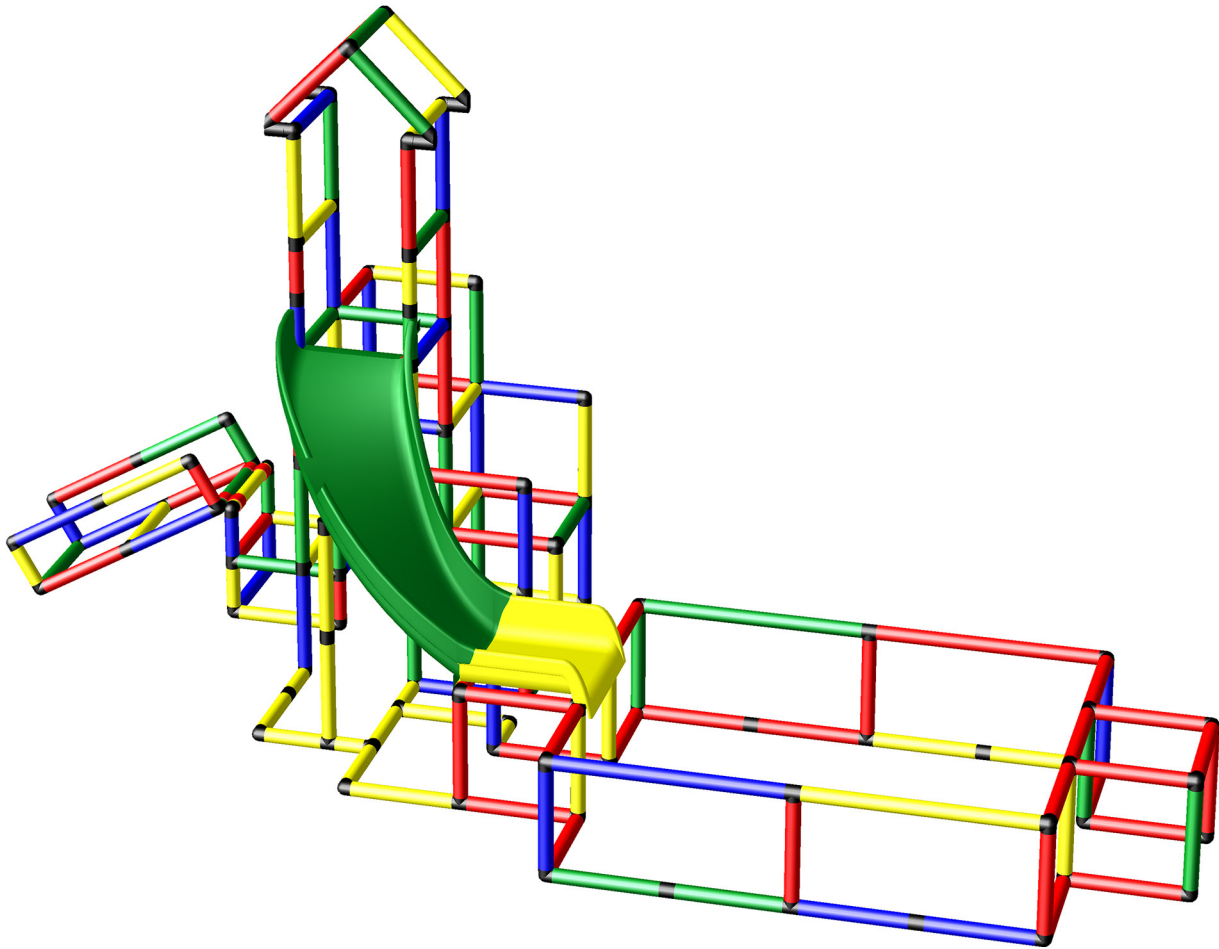

1/5

Assembling **Double Tube Connector**
Safety Manual **1.12**

Caution

Please read the **Safety Manual** carefully before you start with assembling!

Summer dream swimming pool tower with curved slide and baby corner

To build this model you need:

Climbing Pyramid Kit + Upgrade Kit + Curved Slide + Pool Large

2/5

Assembling **Assembling of the Curved Slide**
Safety Manual 1.21

Summer dream swimming pool tower with curved slide and baby corner

To build this model you need:

Climbing Pyramid Kit + Upgrade Kit + Curved Slide + Pool Large

3/5

Assembling **Aluminium Profile** and
Aluminium Profile Connector
Safety Manual 1.16

Summer dream swimming pool tower with curved slide and baby corner

To build this model you need:

Climbing Pyramid Kit + Upgrade Kit + Curved Slide + Pool Large

4/5

Summer dream swimming pool tower with curved slide and baby corner

To build this model you need:

Climbing Pyramid Kit + Upgrade Kit + Curved Slide + Pool Large