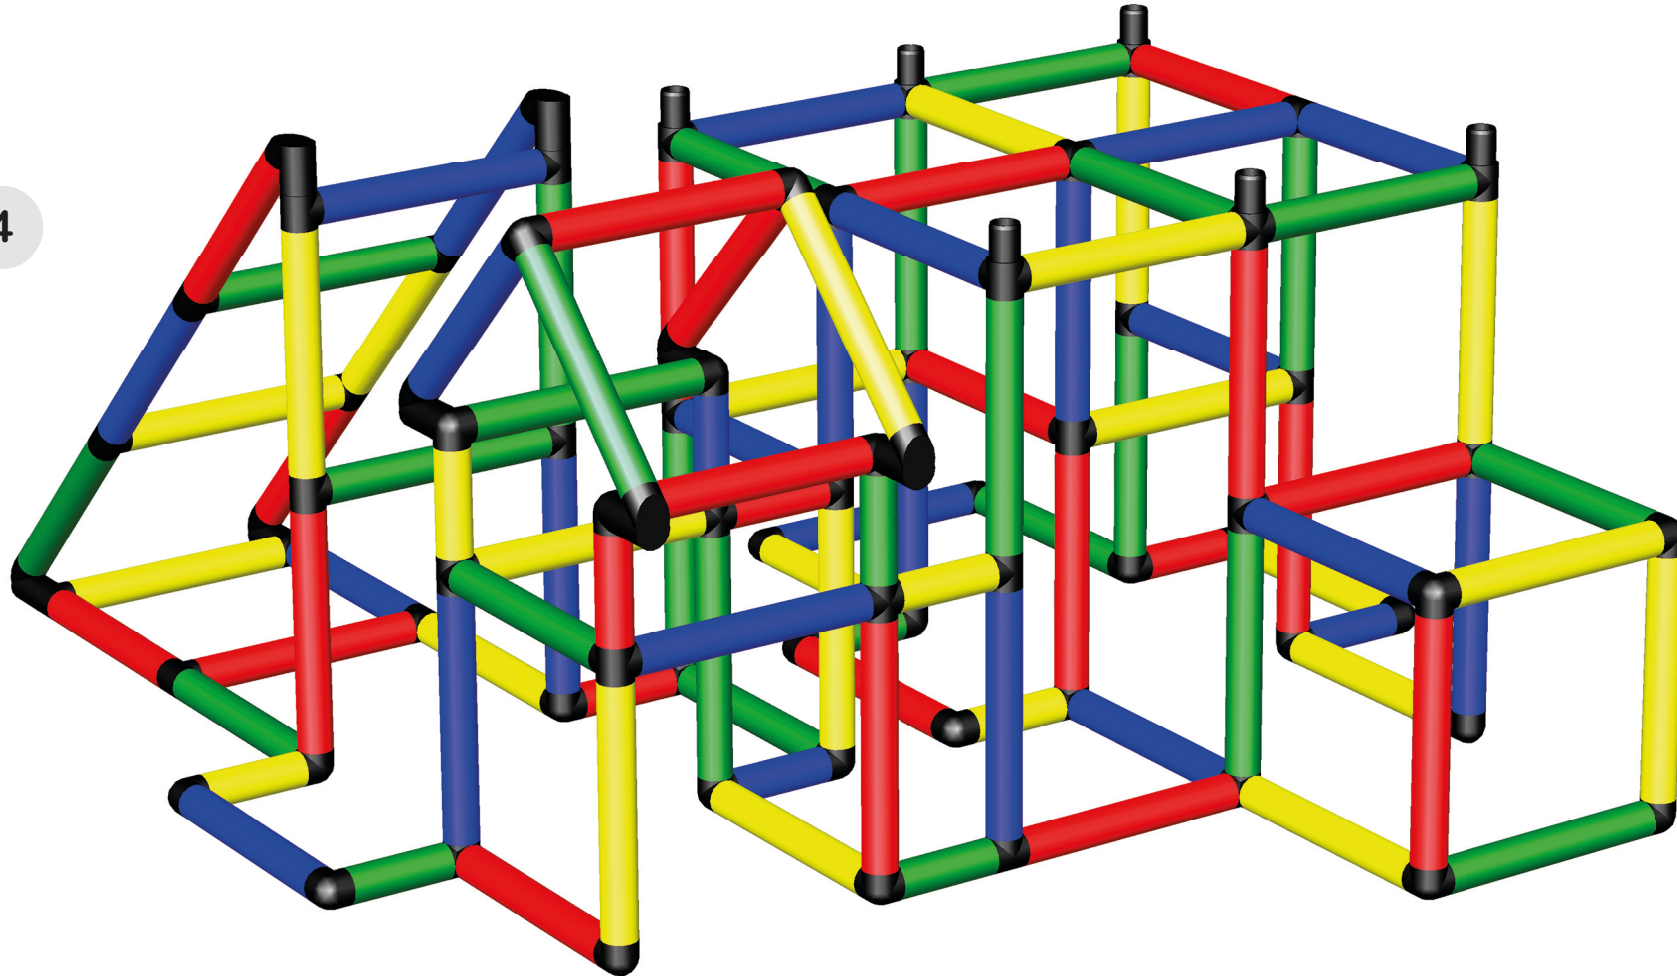

4

CAUTION! Please read the construction manual carefully before assembling.