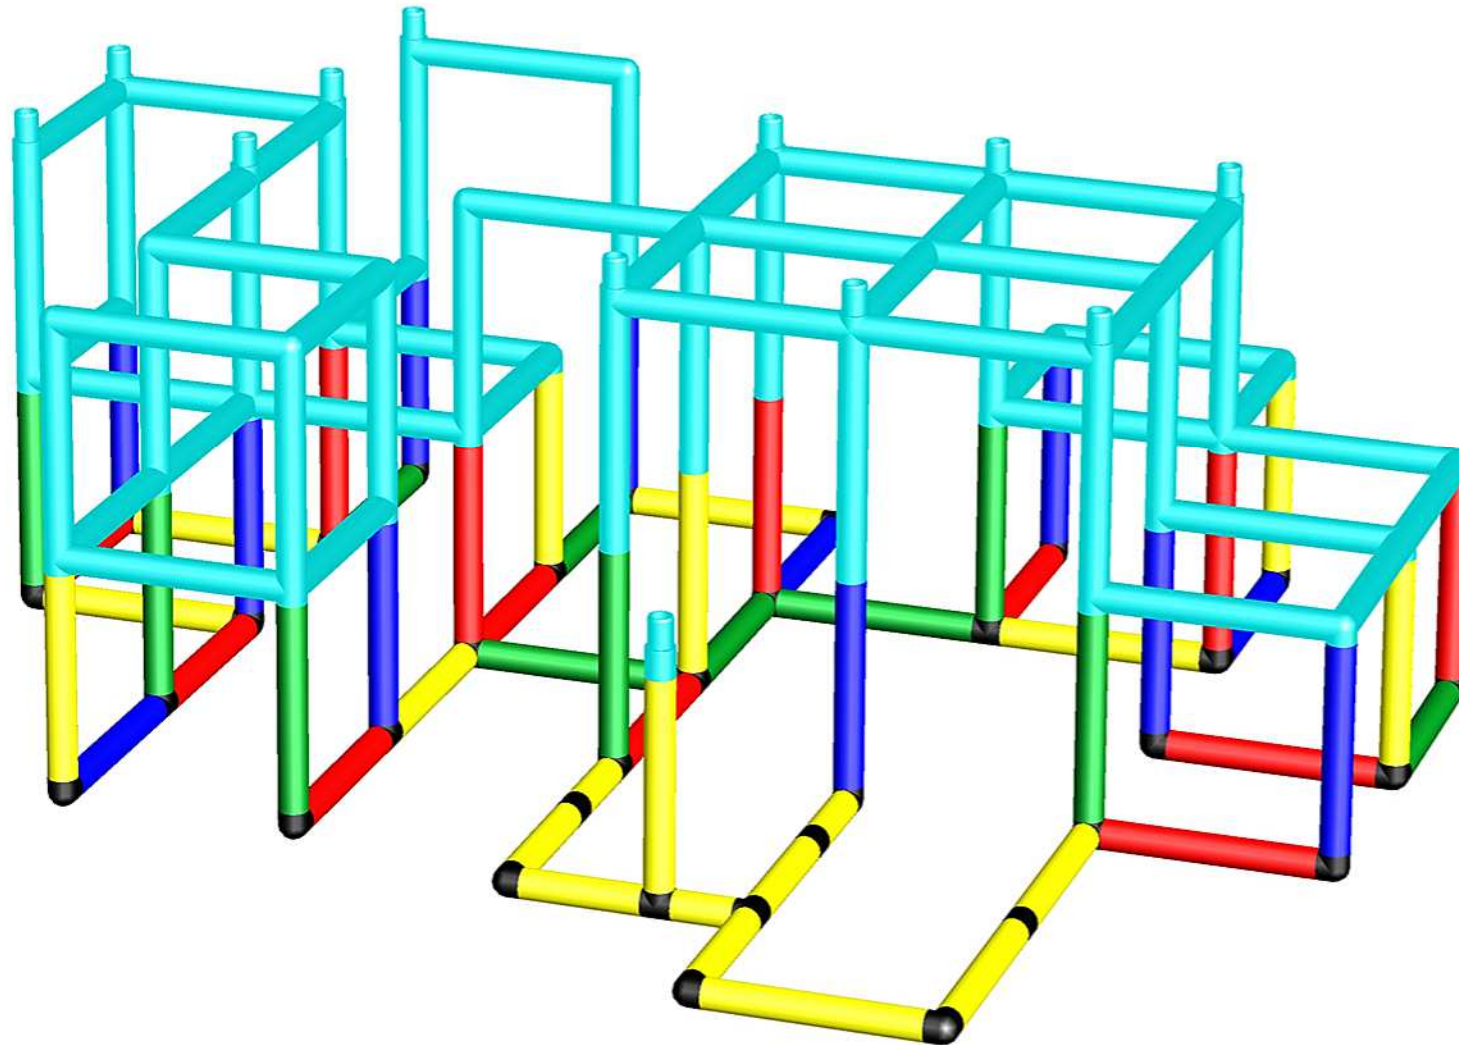

Please read the **Safety Manual** carefully before you start with
assembling!

C0150

Dream House with Countless Climbing Possibilities including Curved Slide

To build this model you need: Universal (Art. 14830) + Climbing Pyramide (Art. 31002) + Curved Slide (Art. 10020)