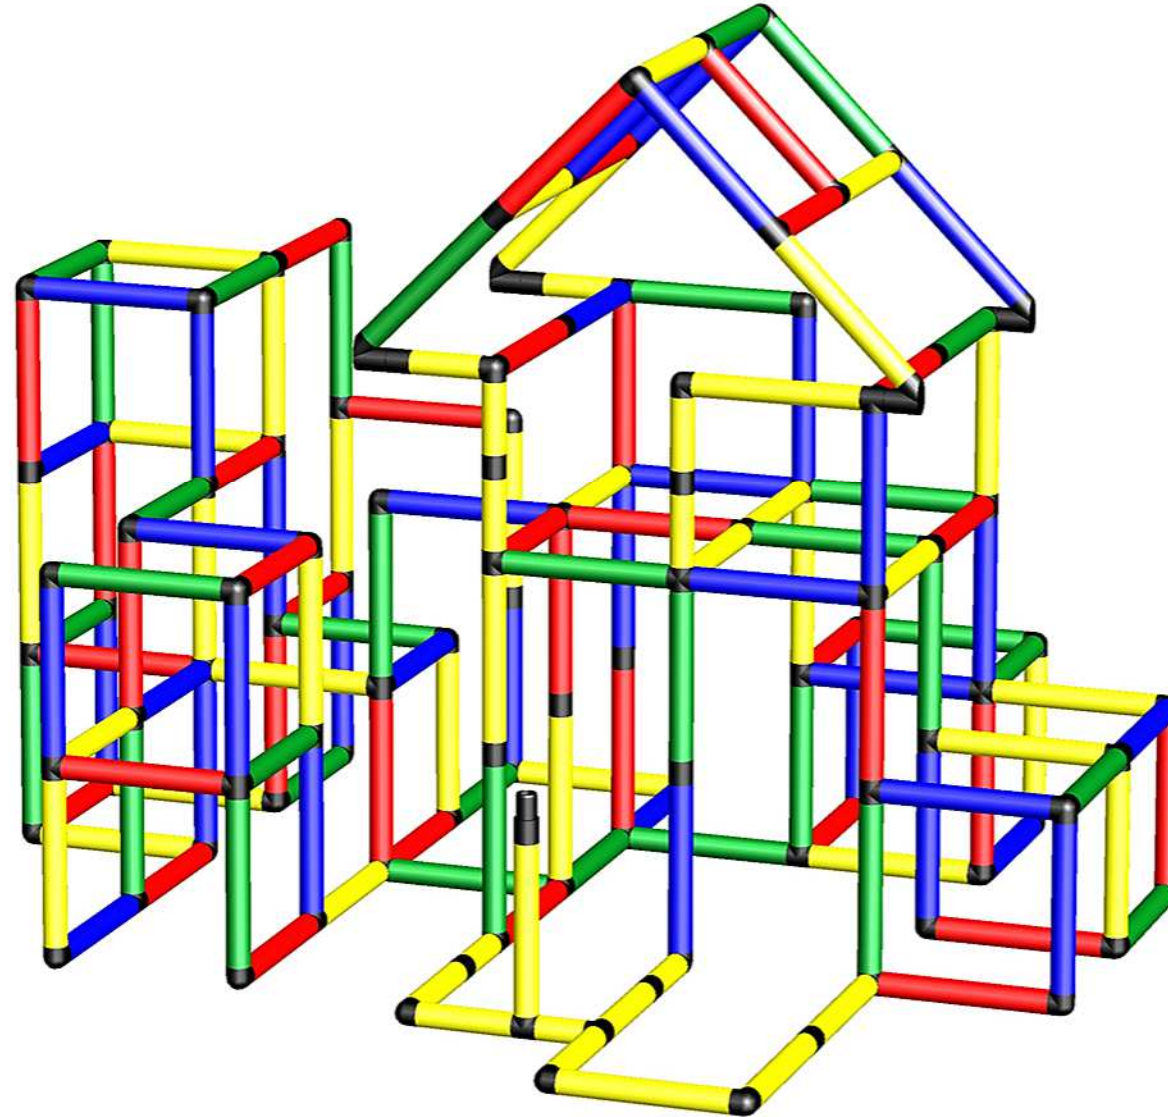

Please read the **Safety Manual** carefully before you start with assembling!

C0150

Dream House with Countless Climbing Possibilities including Curved Slide

To build this model you need: Universal (Art. 14830) + Climbing Pyramide (Art. 31002) + Curved Slide (Art. 10020)