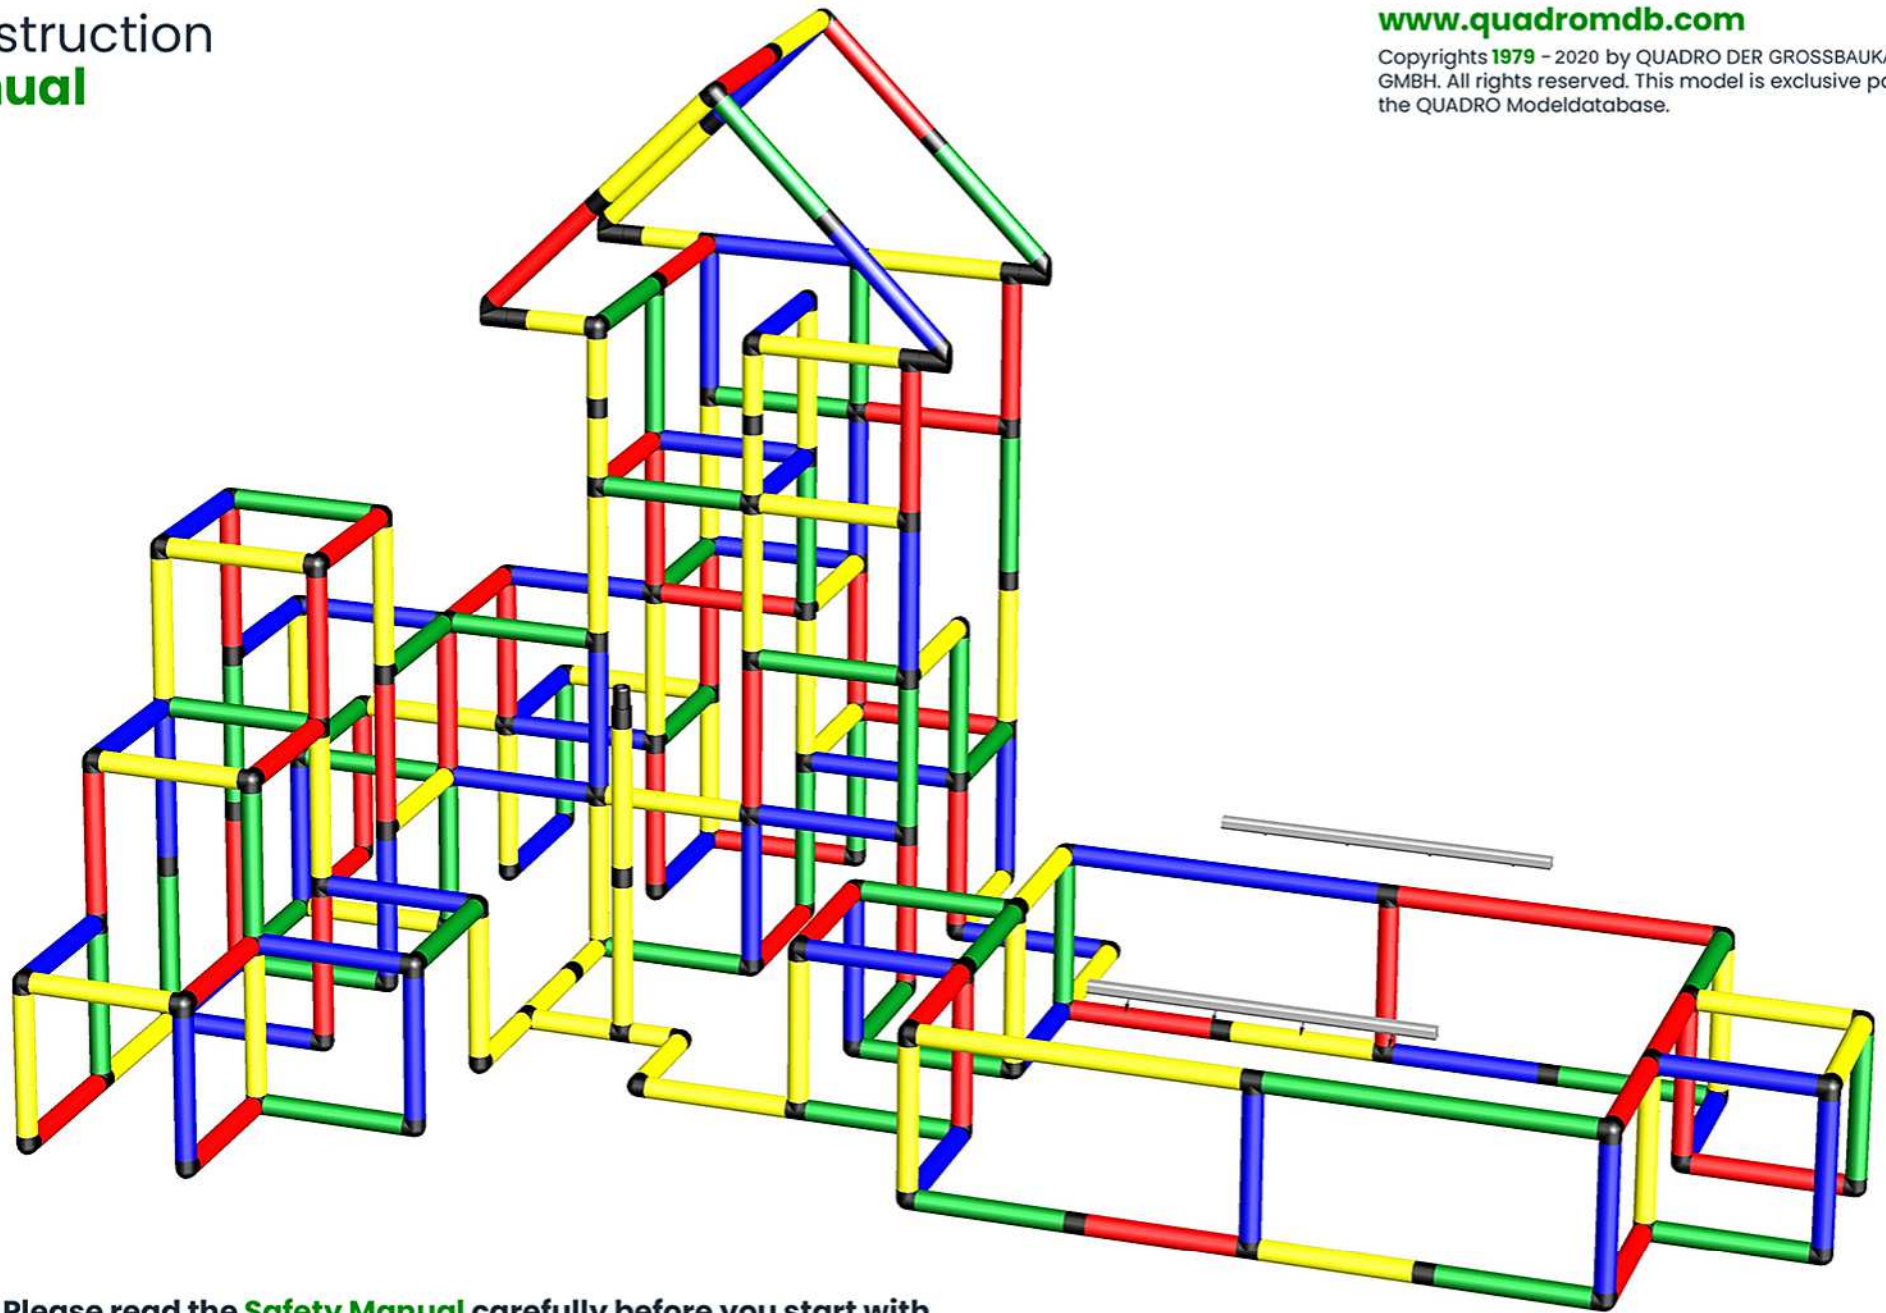

Caution Please read the **Safety Manual** carefully before you start with assembling!

C0151 *Padding Paradise including Curved Slide, Play Tower and Climbing Dream*
To build this model you need: UNI (Art. 14830) + PYR (Art. 31002) + POL (Art. 11670) + CSL (Art. 10020)