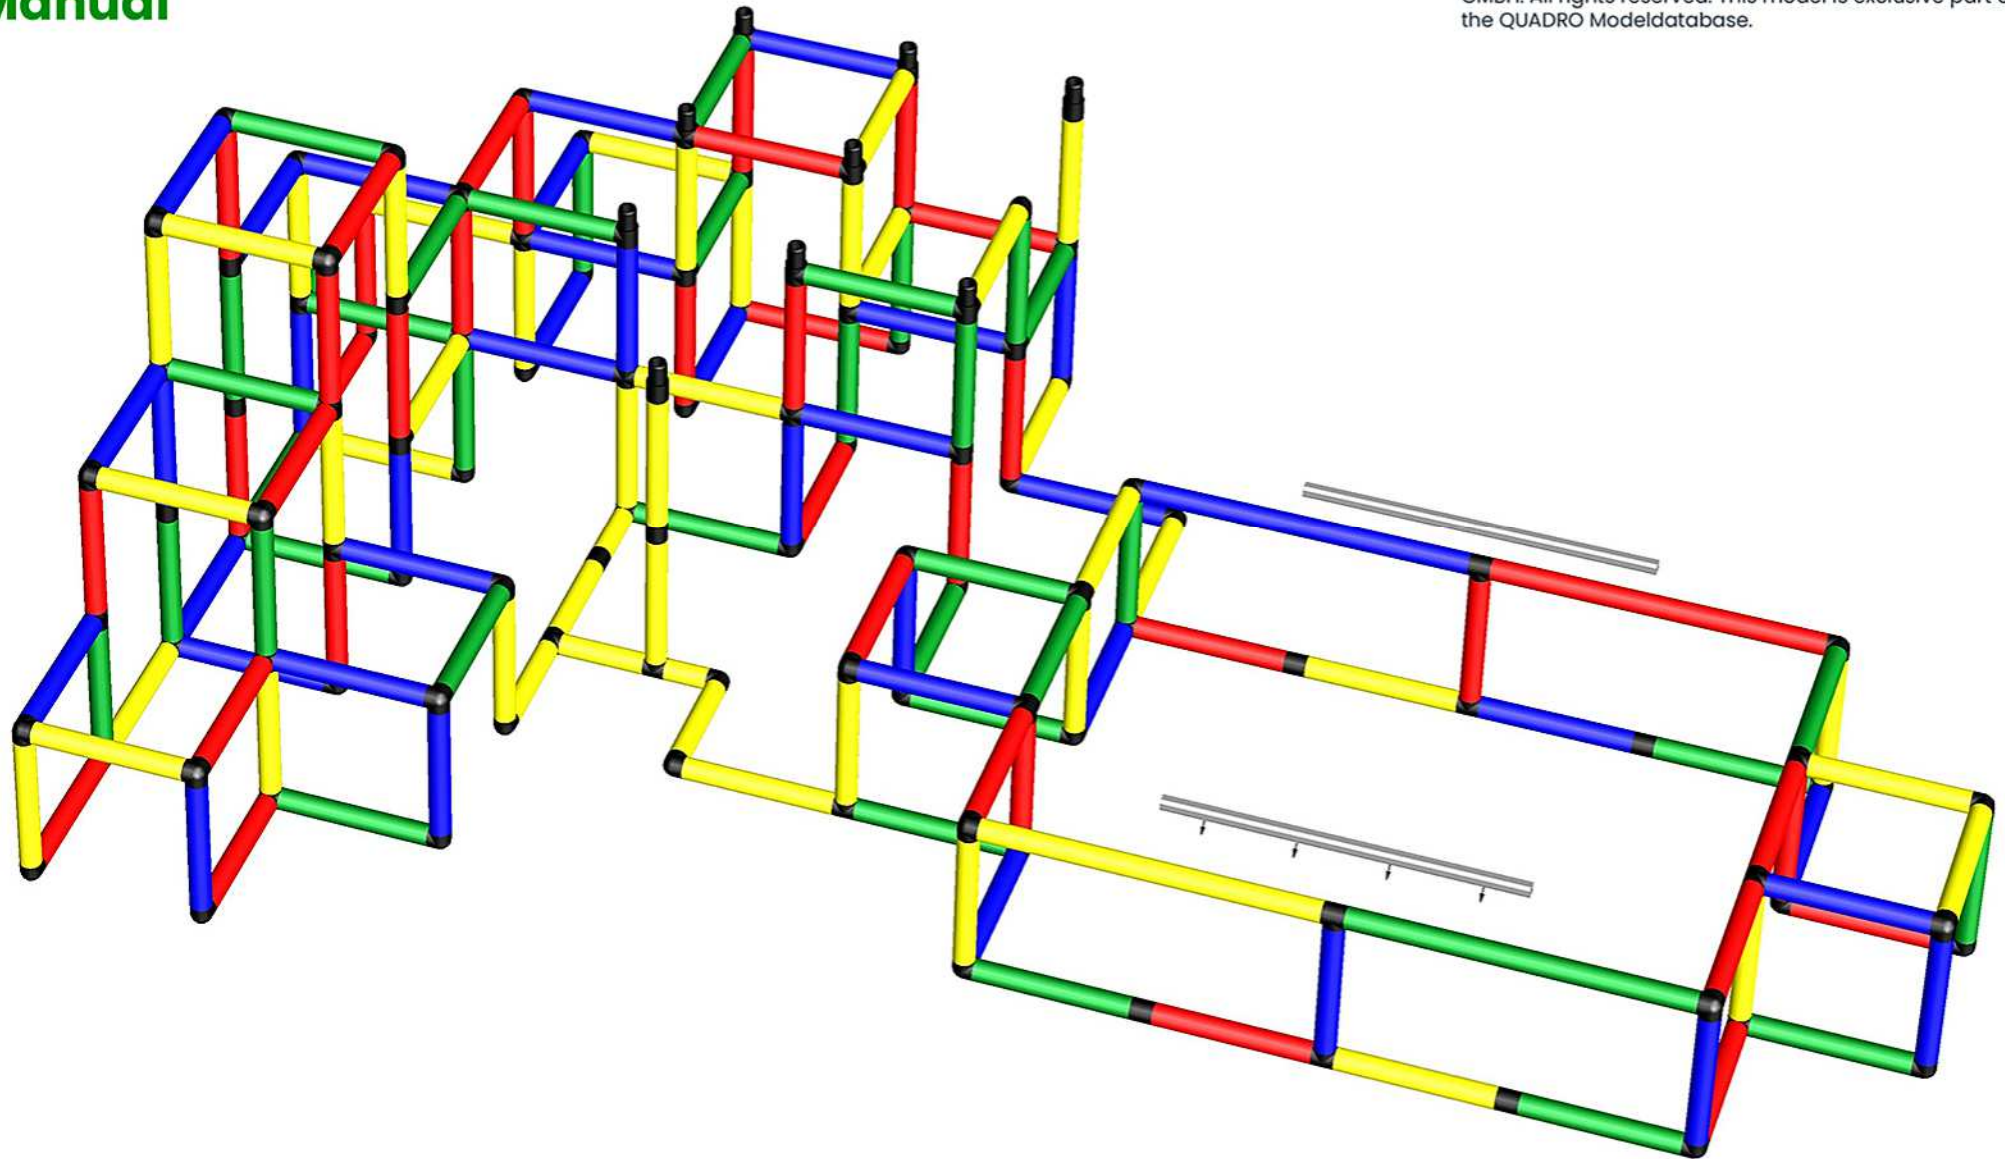

Please read the **Safety Manual** carefully before you start with
assembling!

C0151 *Paddling Paradise including Curved Slide, Play Tower and Climbing Dream*
To build this model you need: UNI (Art. 14830) + PYR (Art. 31002) + POL (Art. 11670) + CSL (Art. 10020)