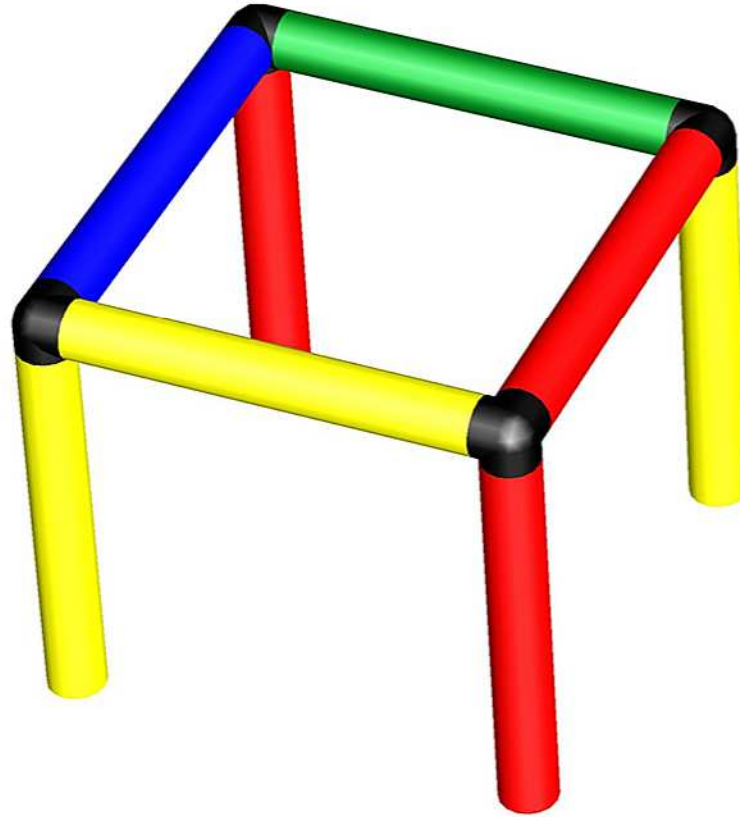

Caution Please read the **Safety Manual** carefully before you start with assembling!

C0151 *Paddling Paradise including Curved Slide, Play Tower and Climbing Dream*
To build this model you need: UNI (Art. 14830) + PYR (Art. 31002) + POL (Art. 11670) + CSL (Art. 10020)