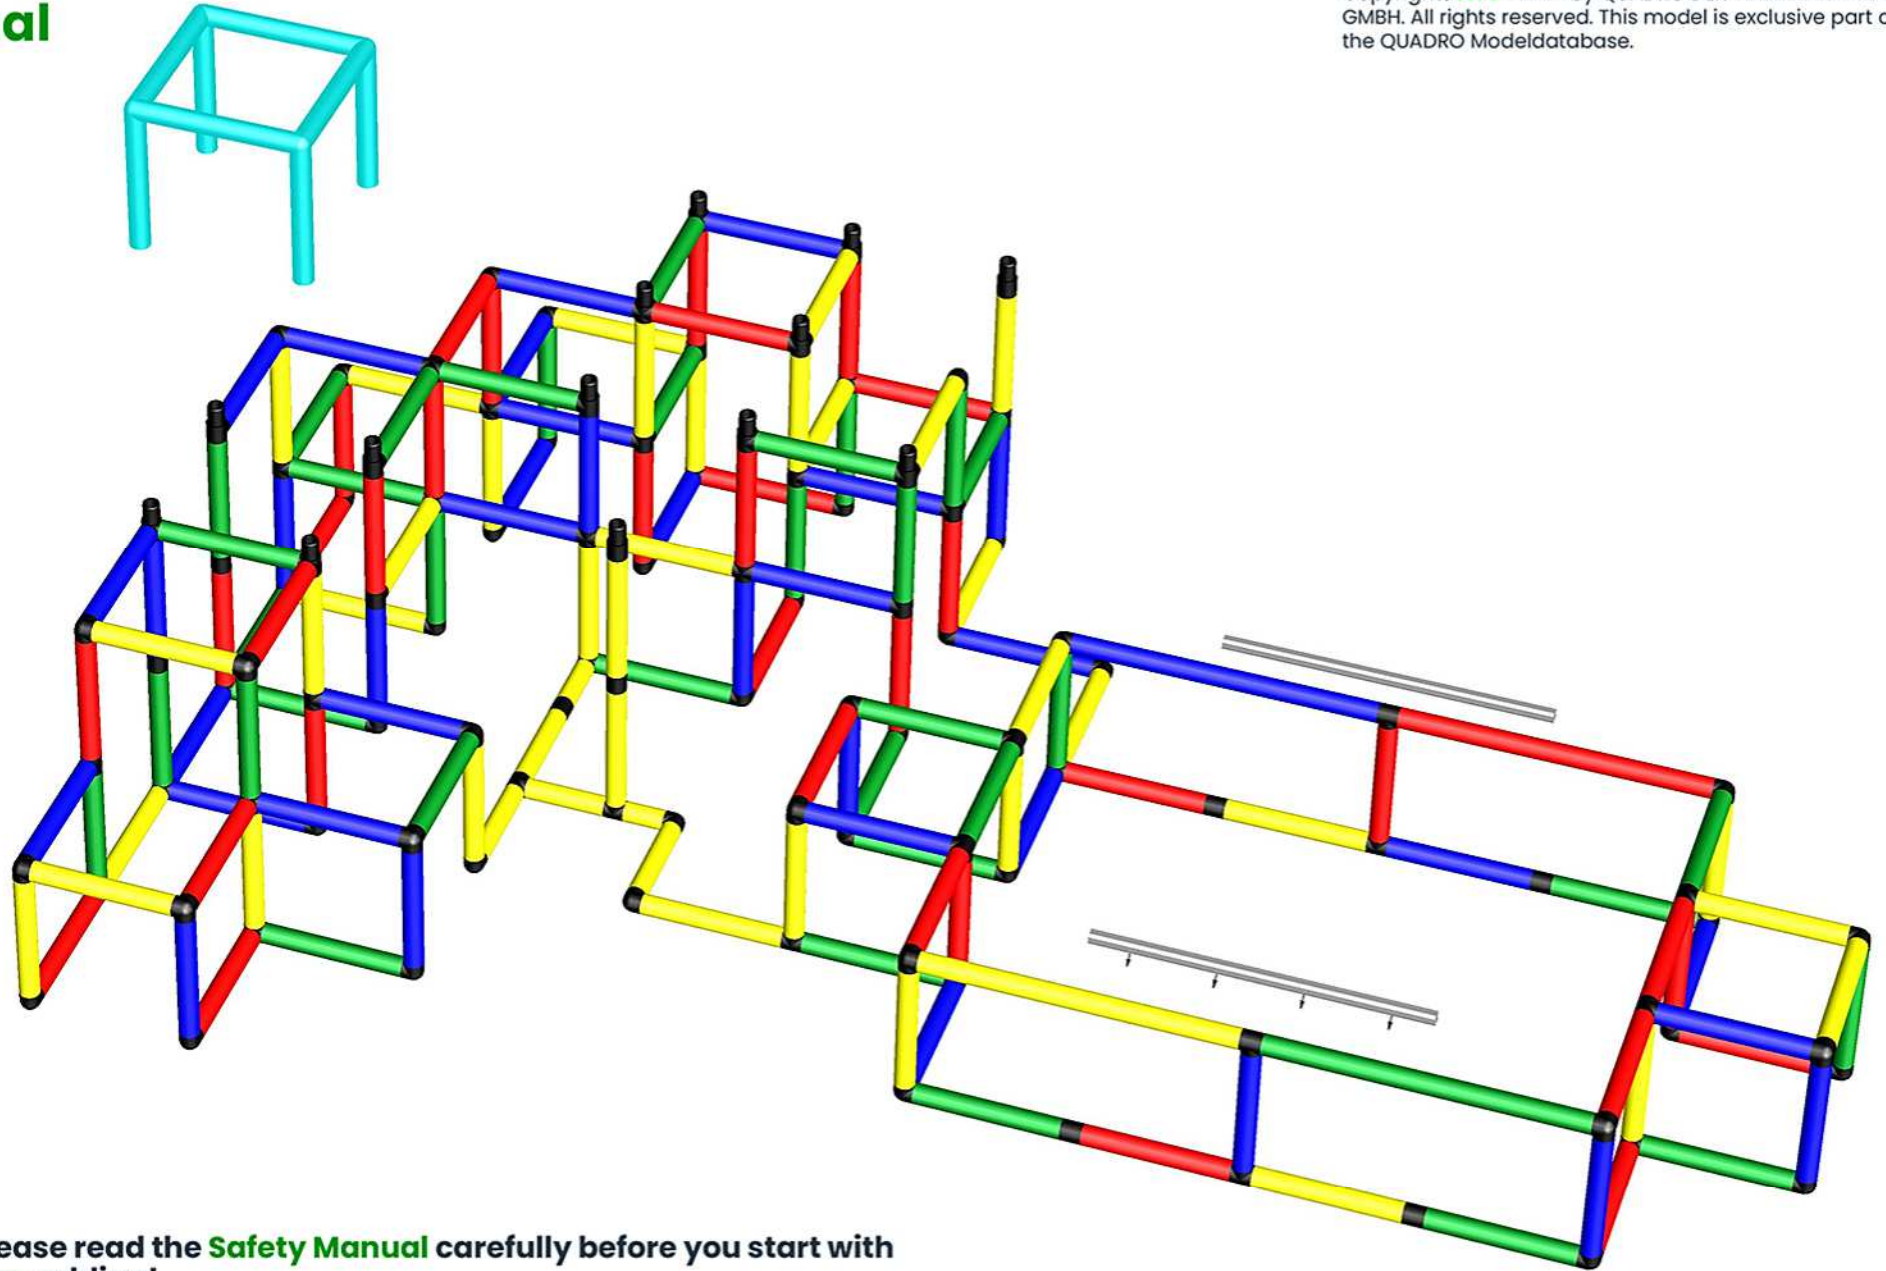

Caution Please read the **Safety Manual** carefully before you start with assembling!

C0151 *Paddling Paradise including Curved Slide, Play Tower and Climbing Dream*
To build this model you need: UNI (Art. 14830) + PYR (Art. 31002) + POL (Art. 11670) + CSL (Art. 10020)