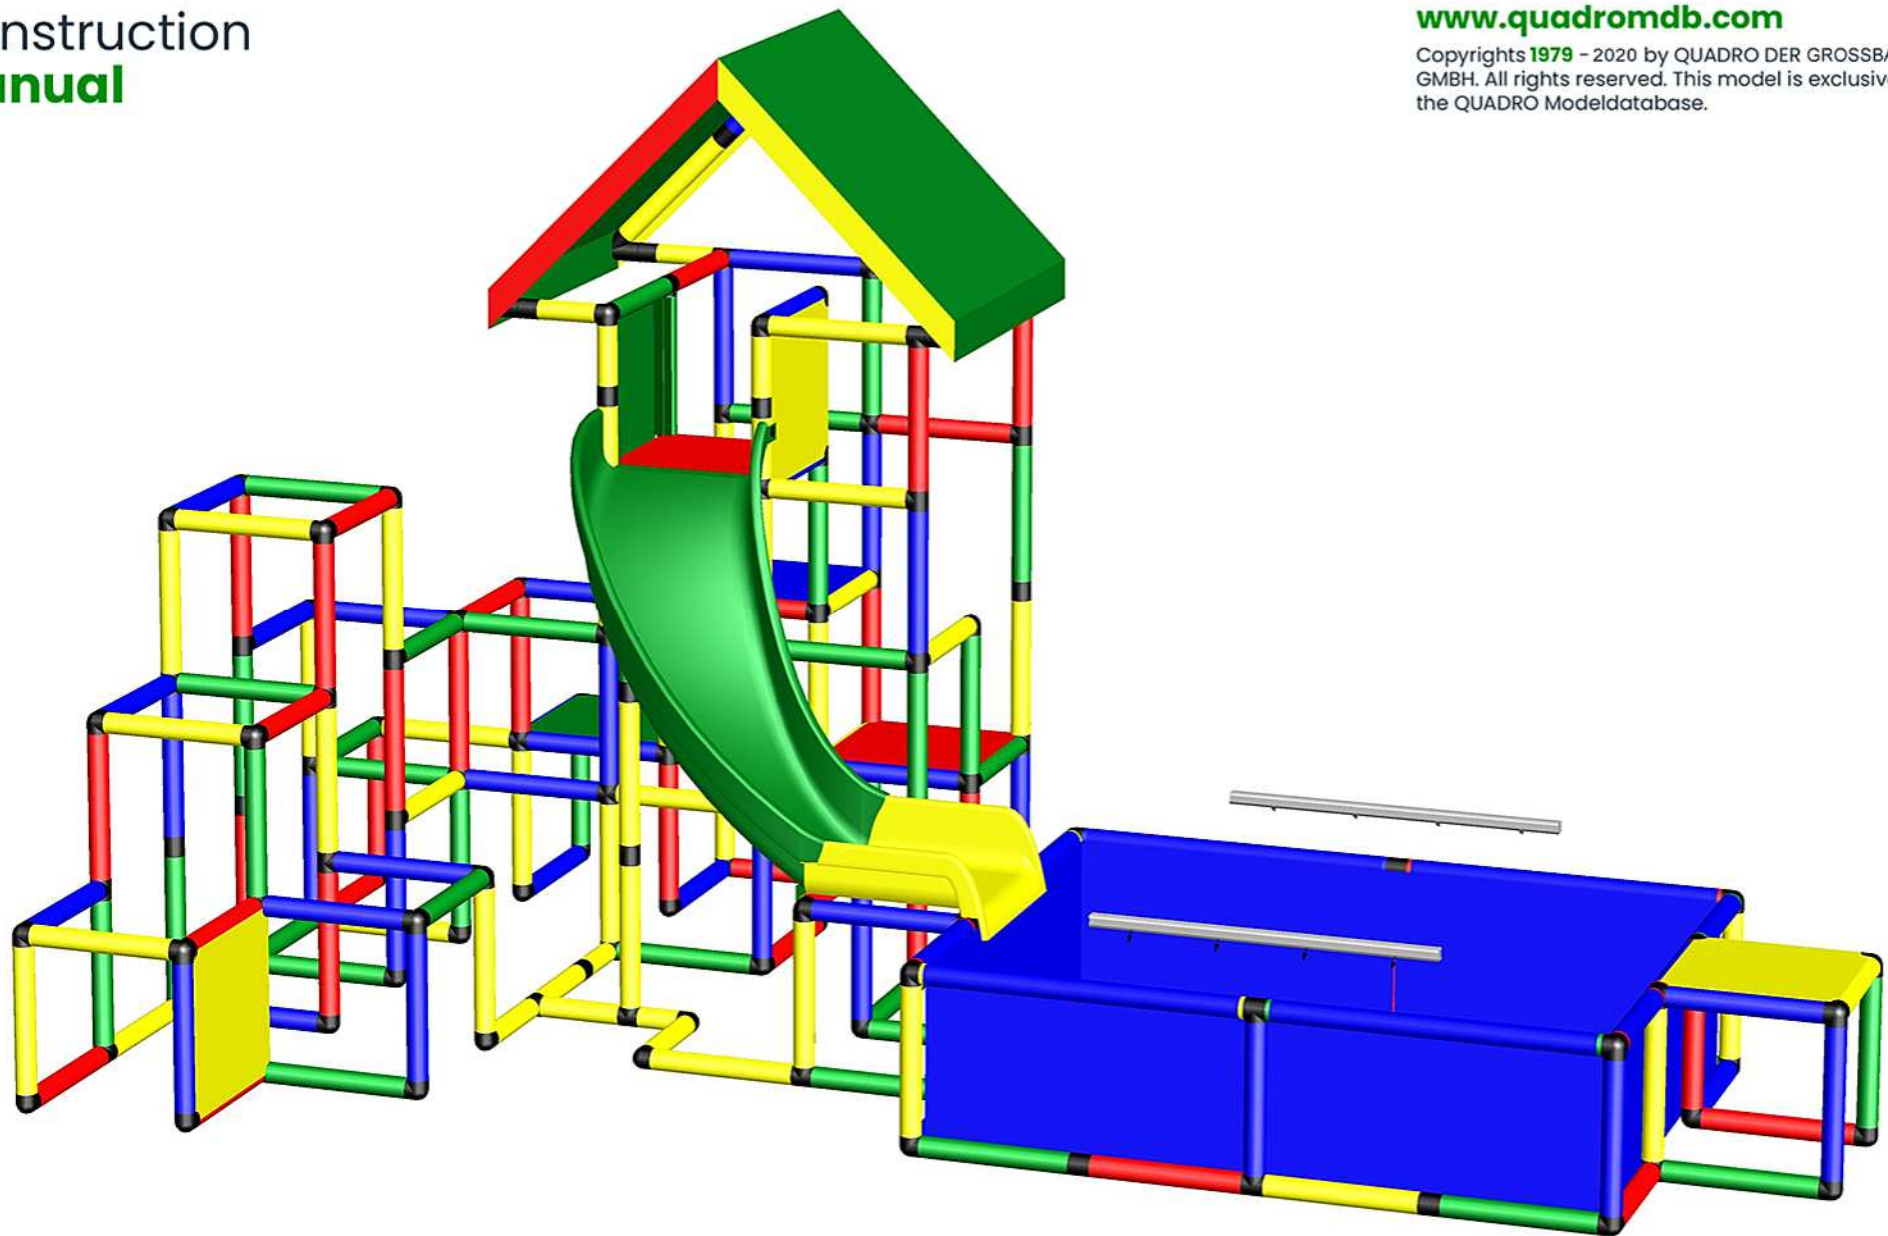

Caution Please read the **Safety Manual** carefully before you start with assembling!

C0151 *Paddling Paradise including Curved Slide, Play Tower and Climbing Dream*
To build this model you need: UNI (Art. 14830) + PYR (Art. 31002) + POL (Art. 11670) + CSL (Art. 10020)