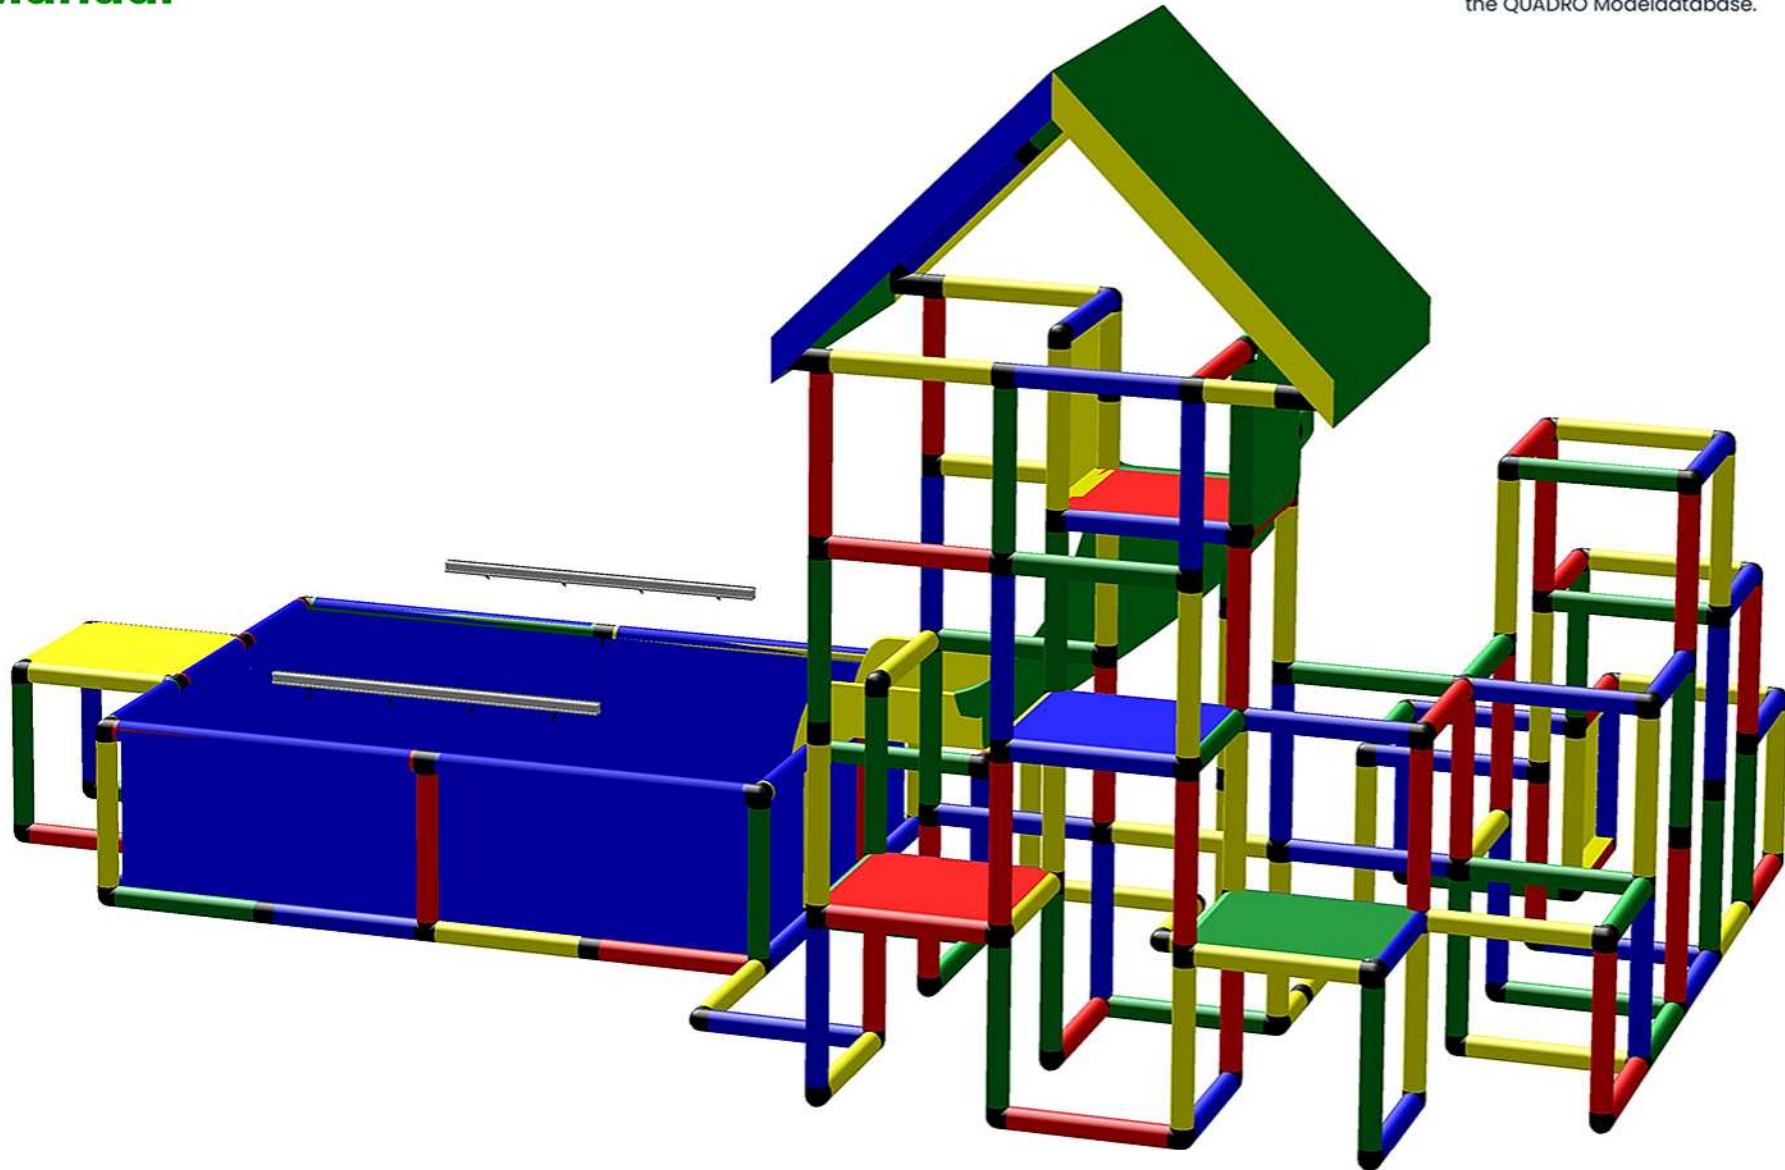

Caution Please read the **Safety Manual** carefully before you start with assembling!

C0151 *Paddling Paradise including Curved Slide, Play Tower and Climbing Dream*
To build this model you need: UNI (Art. 14830) + PYR (Art. 31002) + POL (Art. 11670) + CSL (Art. 10020)