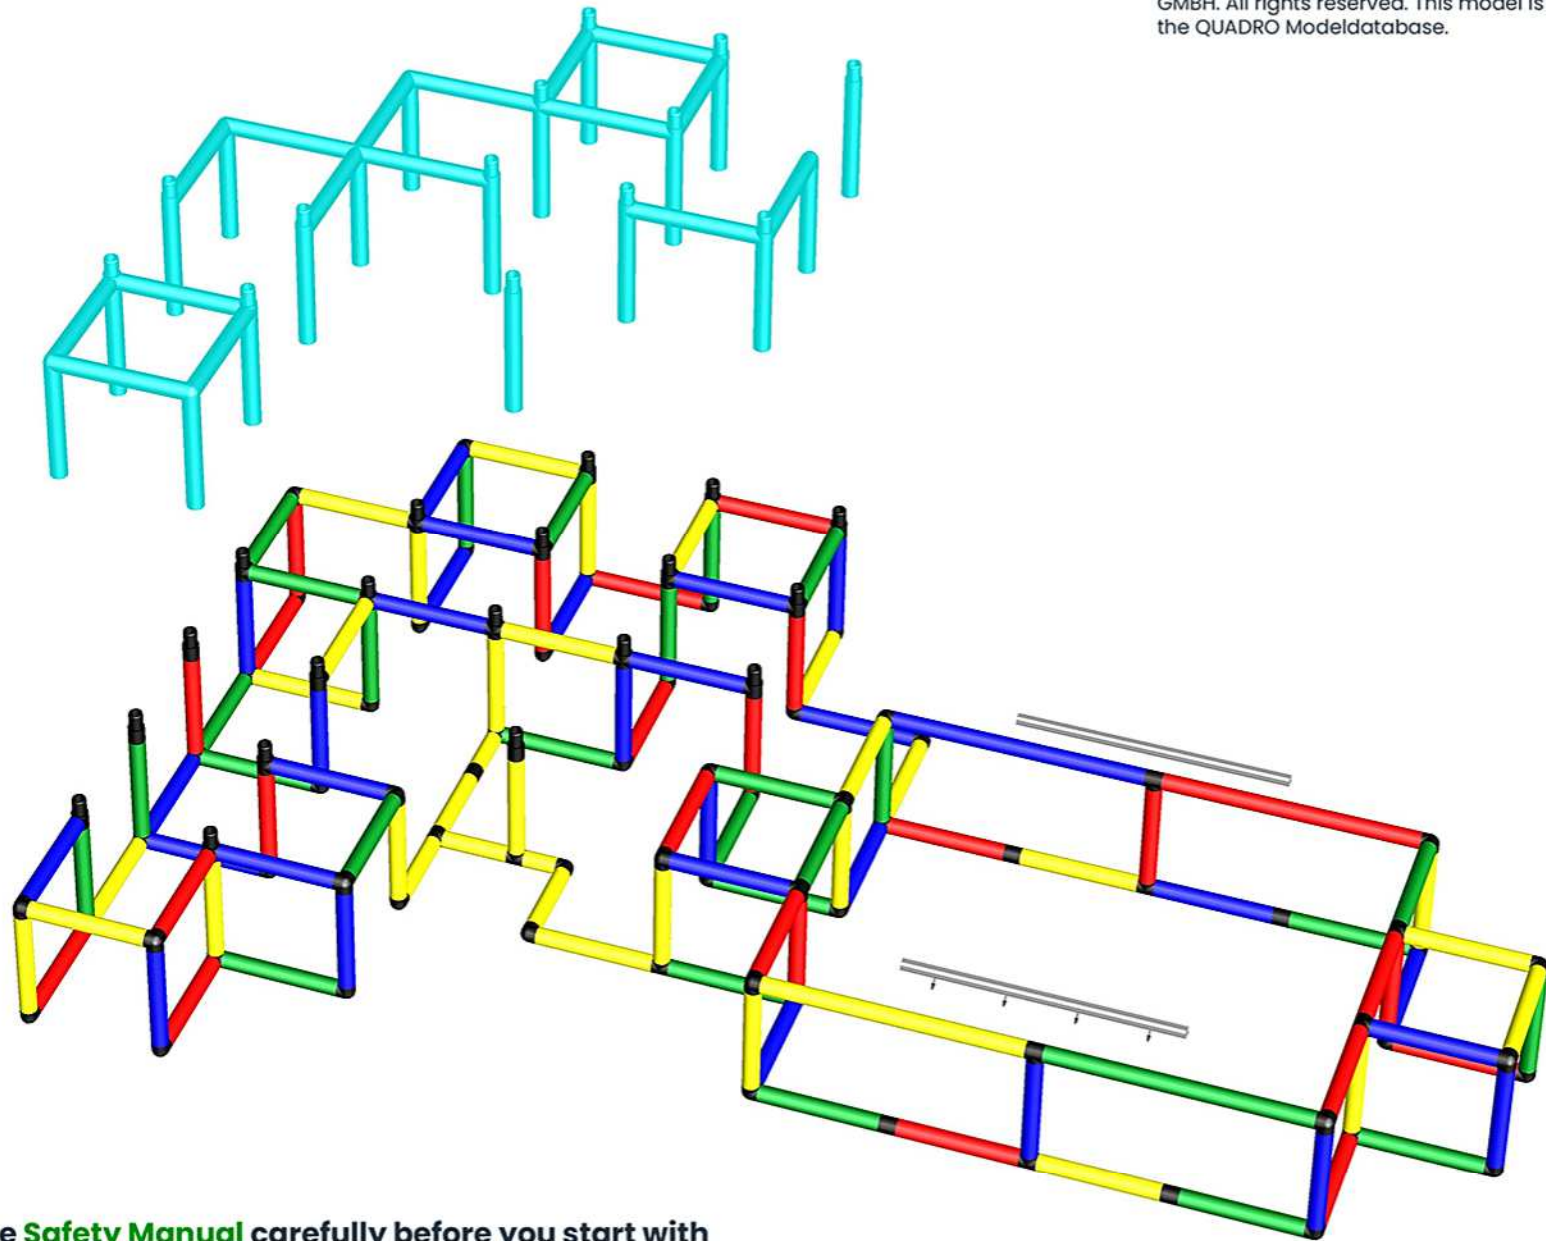

Caution Please read the **Safety Manual** carefully before you start with assembling!

C0151 *Paddling Paradise including Curved Slide, Play Tower and Climbing Dream*
To build this model you need: UNI (Art. 14830) + PYR (Art. 31002) + POL (Art. 11670) + CSL (Art. 10020)

Please read the **Safety Manual** carefully before you start with assembling!

C0151 *Paddling Paradise including Curved Slide, Play Tower and Climbing Dream*
To build this model you need: UNI (Art. 14830) + PYR (Art. 31002) + POL (Art. 11670) + CSL (Art. 10020)