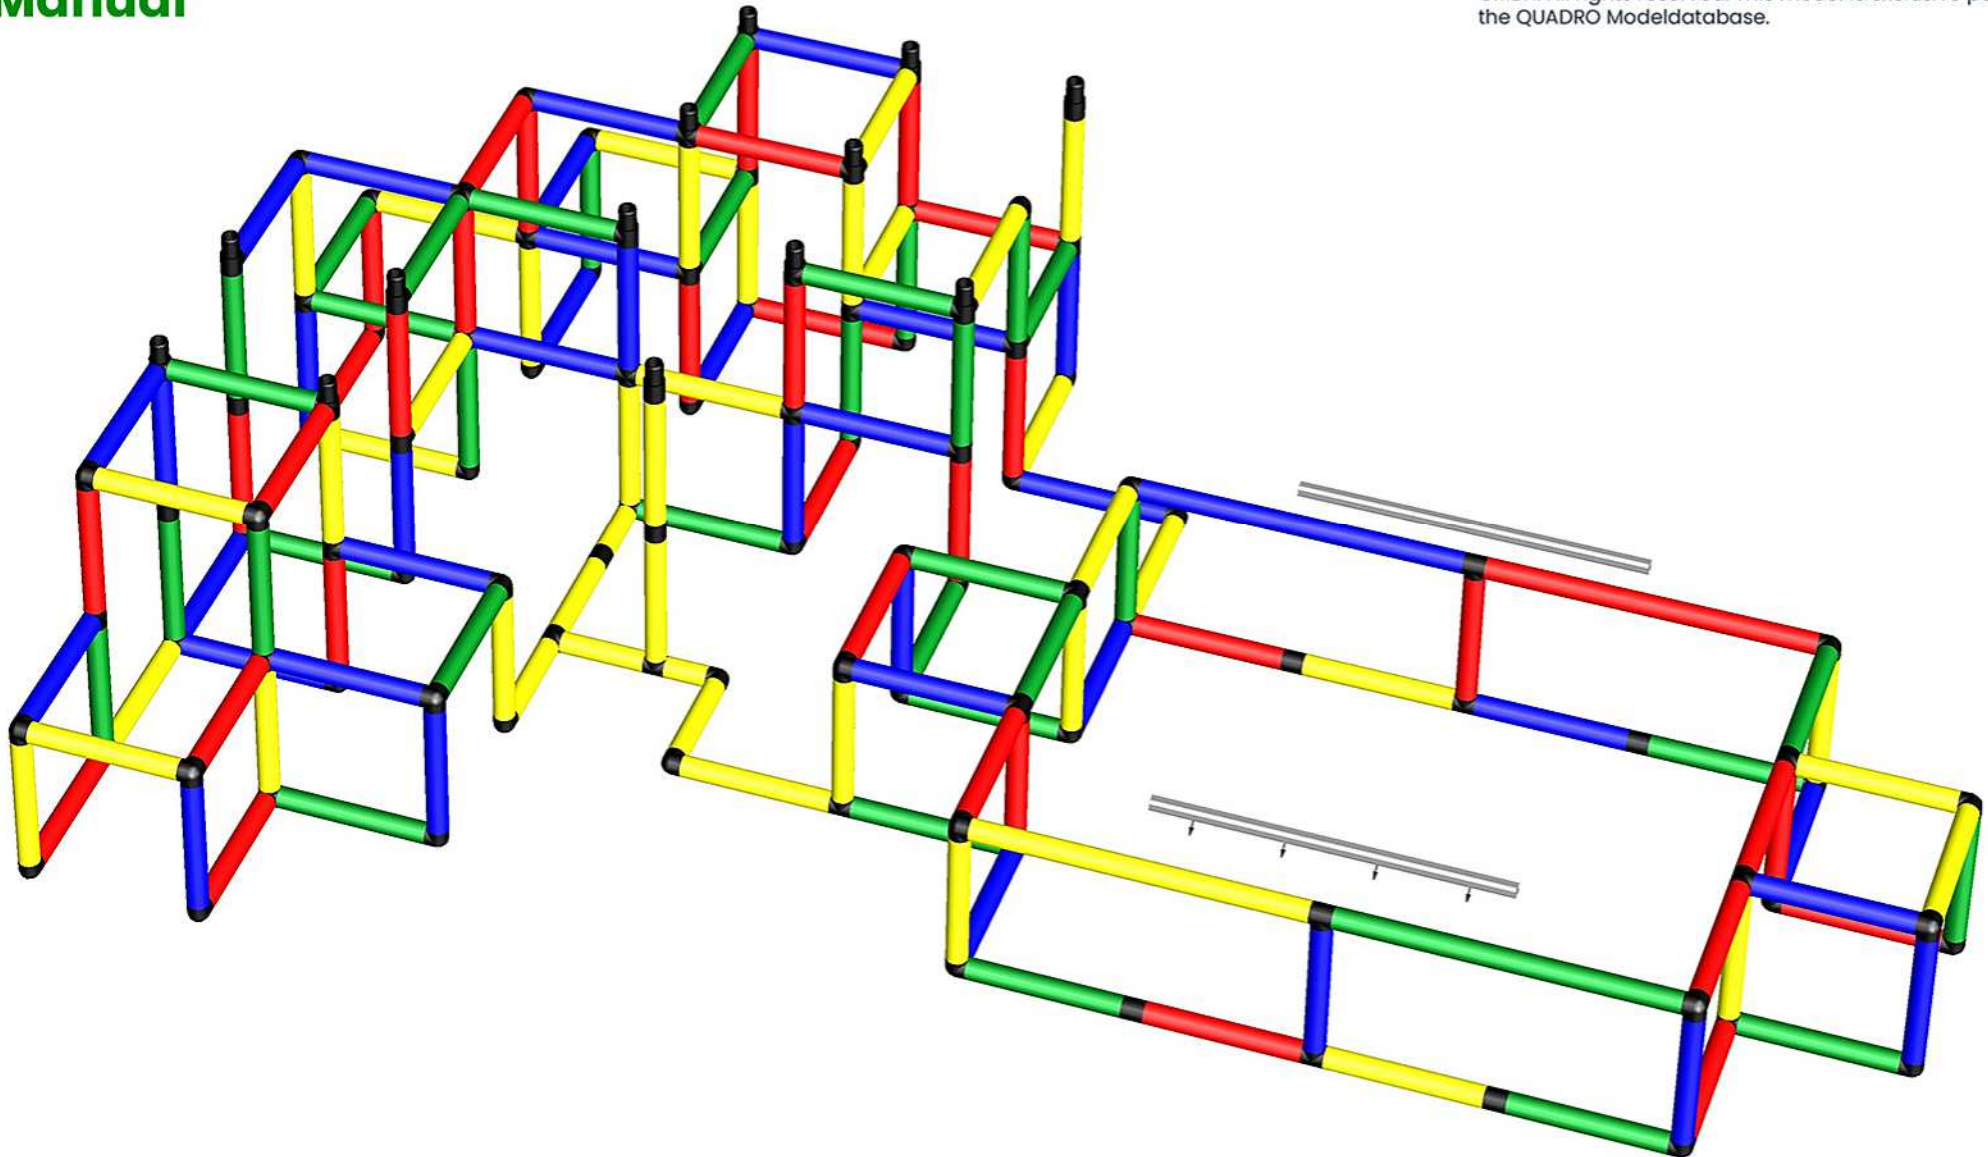

Please read the **Safety Manual** carefully before you start with assembling!

C0151 *Paddling Paradise including Curved Slide, Play Tower and Climbing Dream*
To build this model you need: UNI (Art. 14830) + PYR (Art. 31002) + POL (Art. 11670) + CSL (Art. 10020)