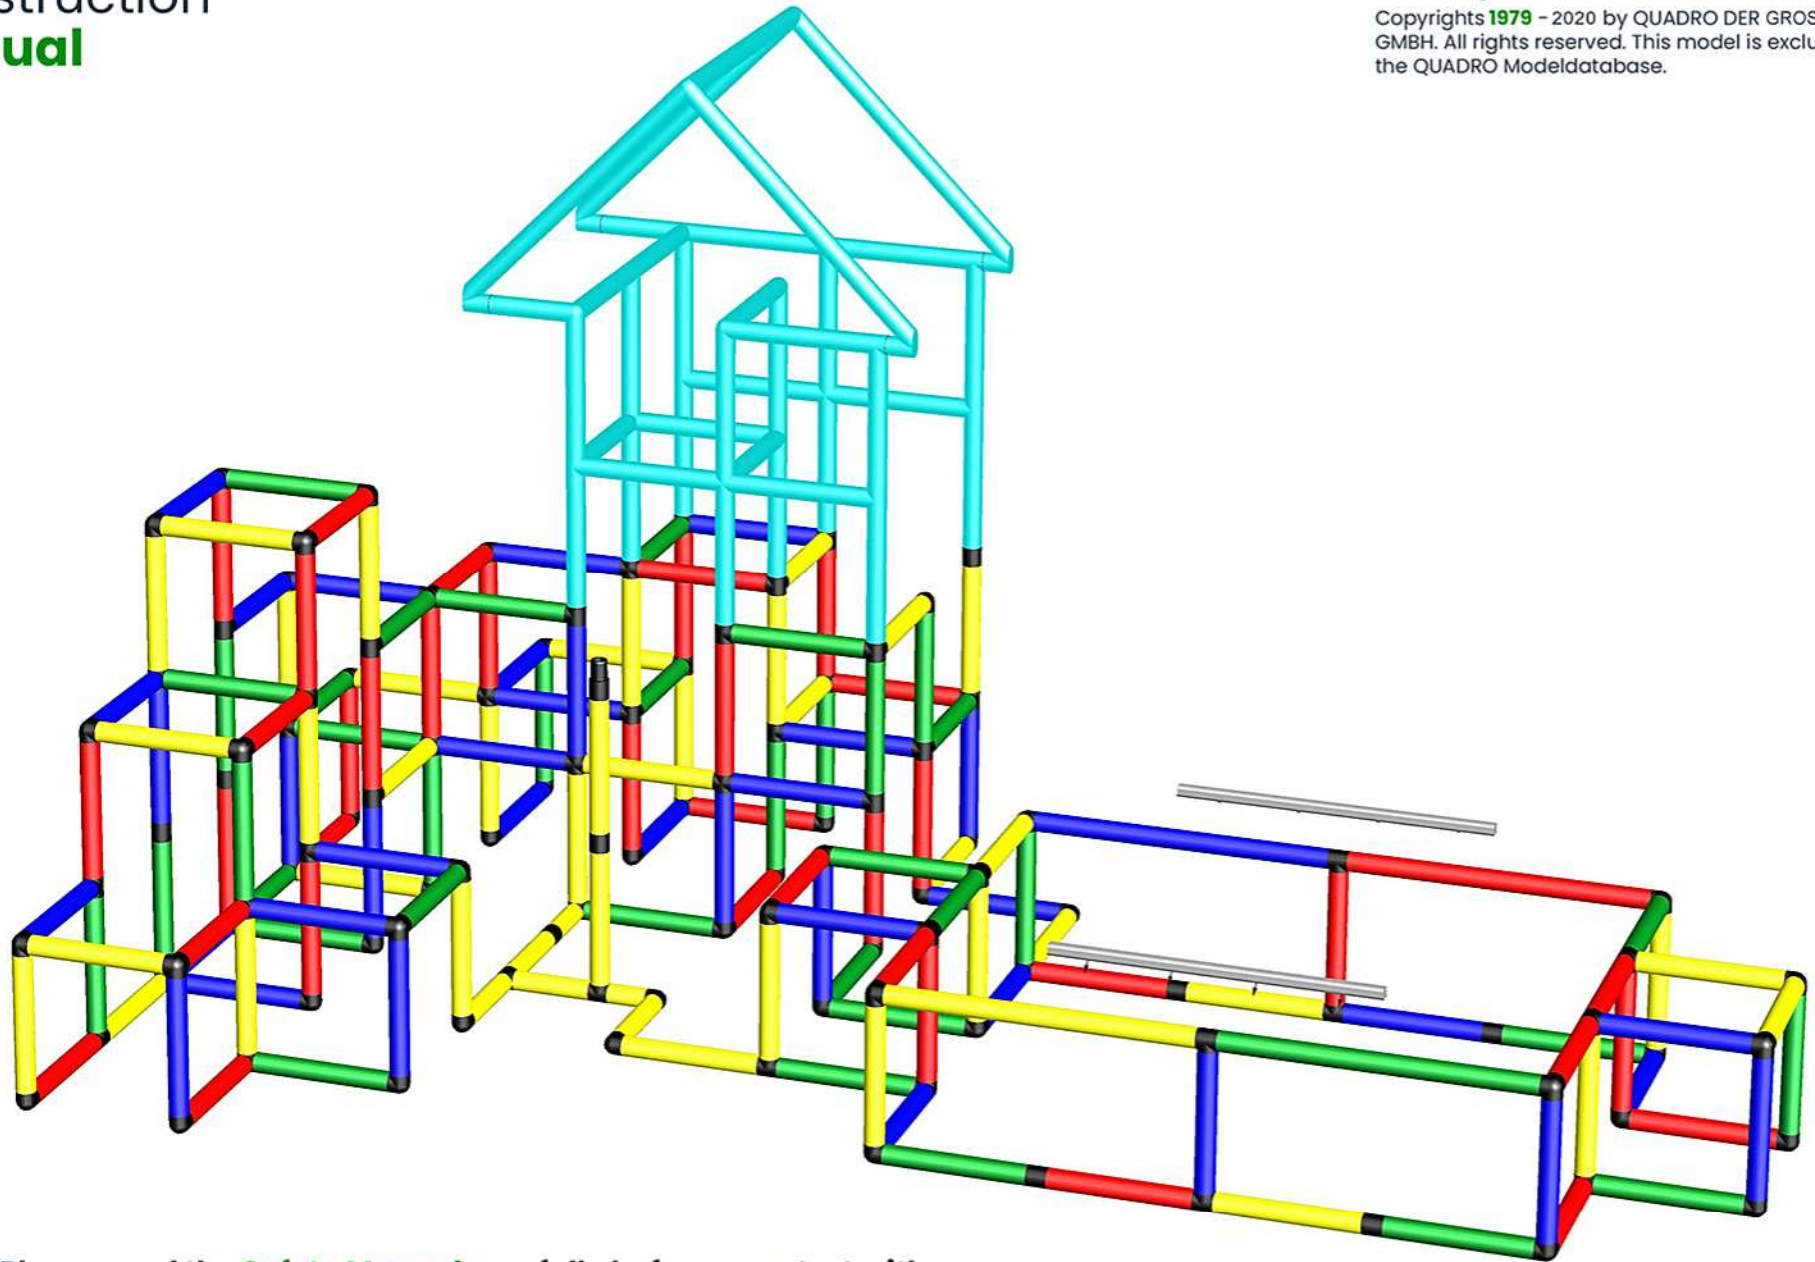

Please read the **Safety Manual** carefully before you start with assembling!

C0151 *Padding Paradise including Curved Slide, Play Tower and Climbing Dream*
To build this model you need: UNI (Art. 14830) + PYR (Art. 31002) + POL (Art. 11670) + CSL (Art. 10020)