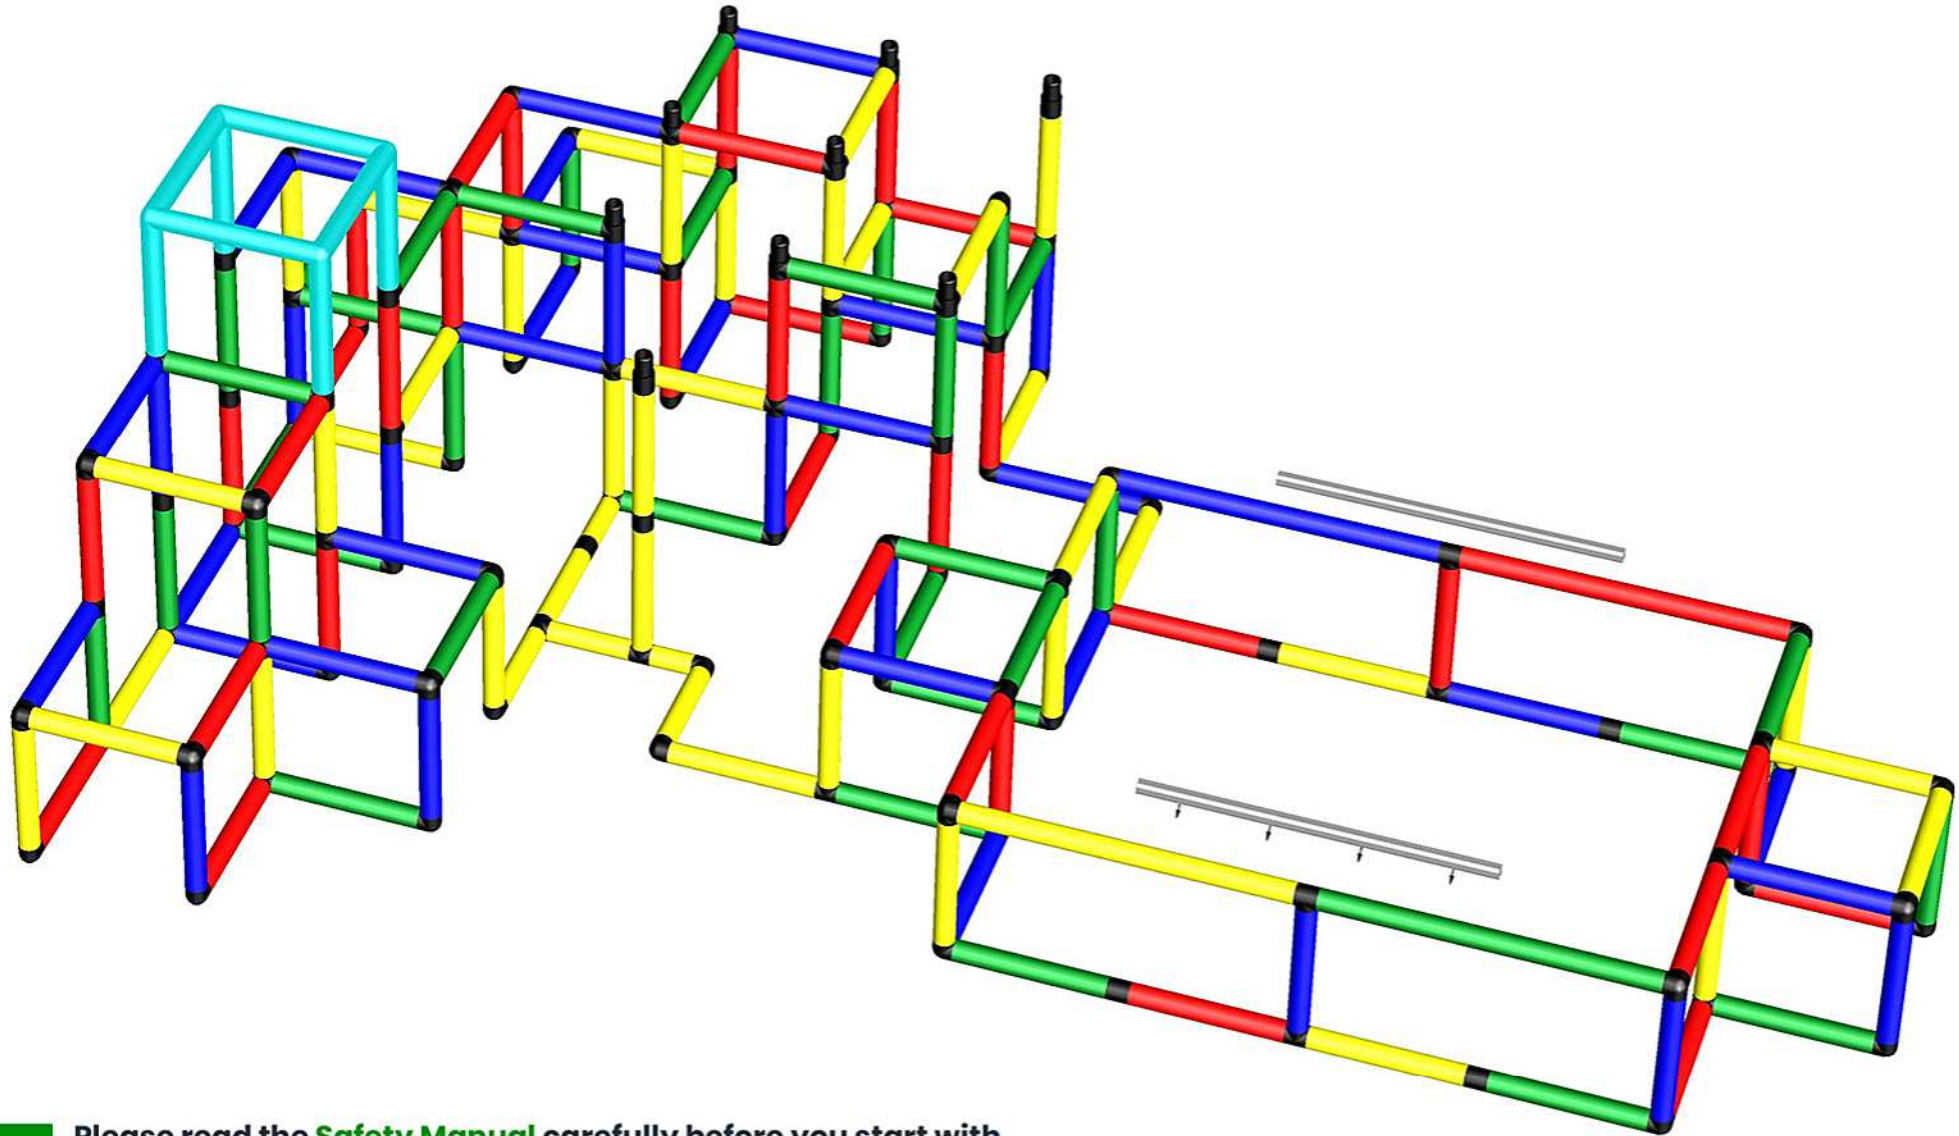

Caution Please read the **Safety Manual** carefully before you start with assembling!

C0151 *Paddling Paradise including Curved Slide, Play Tower and Climbing Dream*
To build this model you need: UNI (Art. 14830) + PYR (Art. 31002) + POL (Art. 11670) + CSL (Art. 10020)