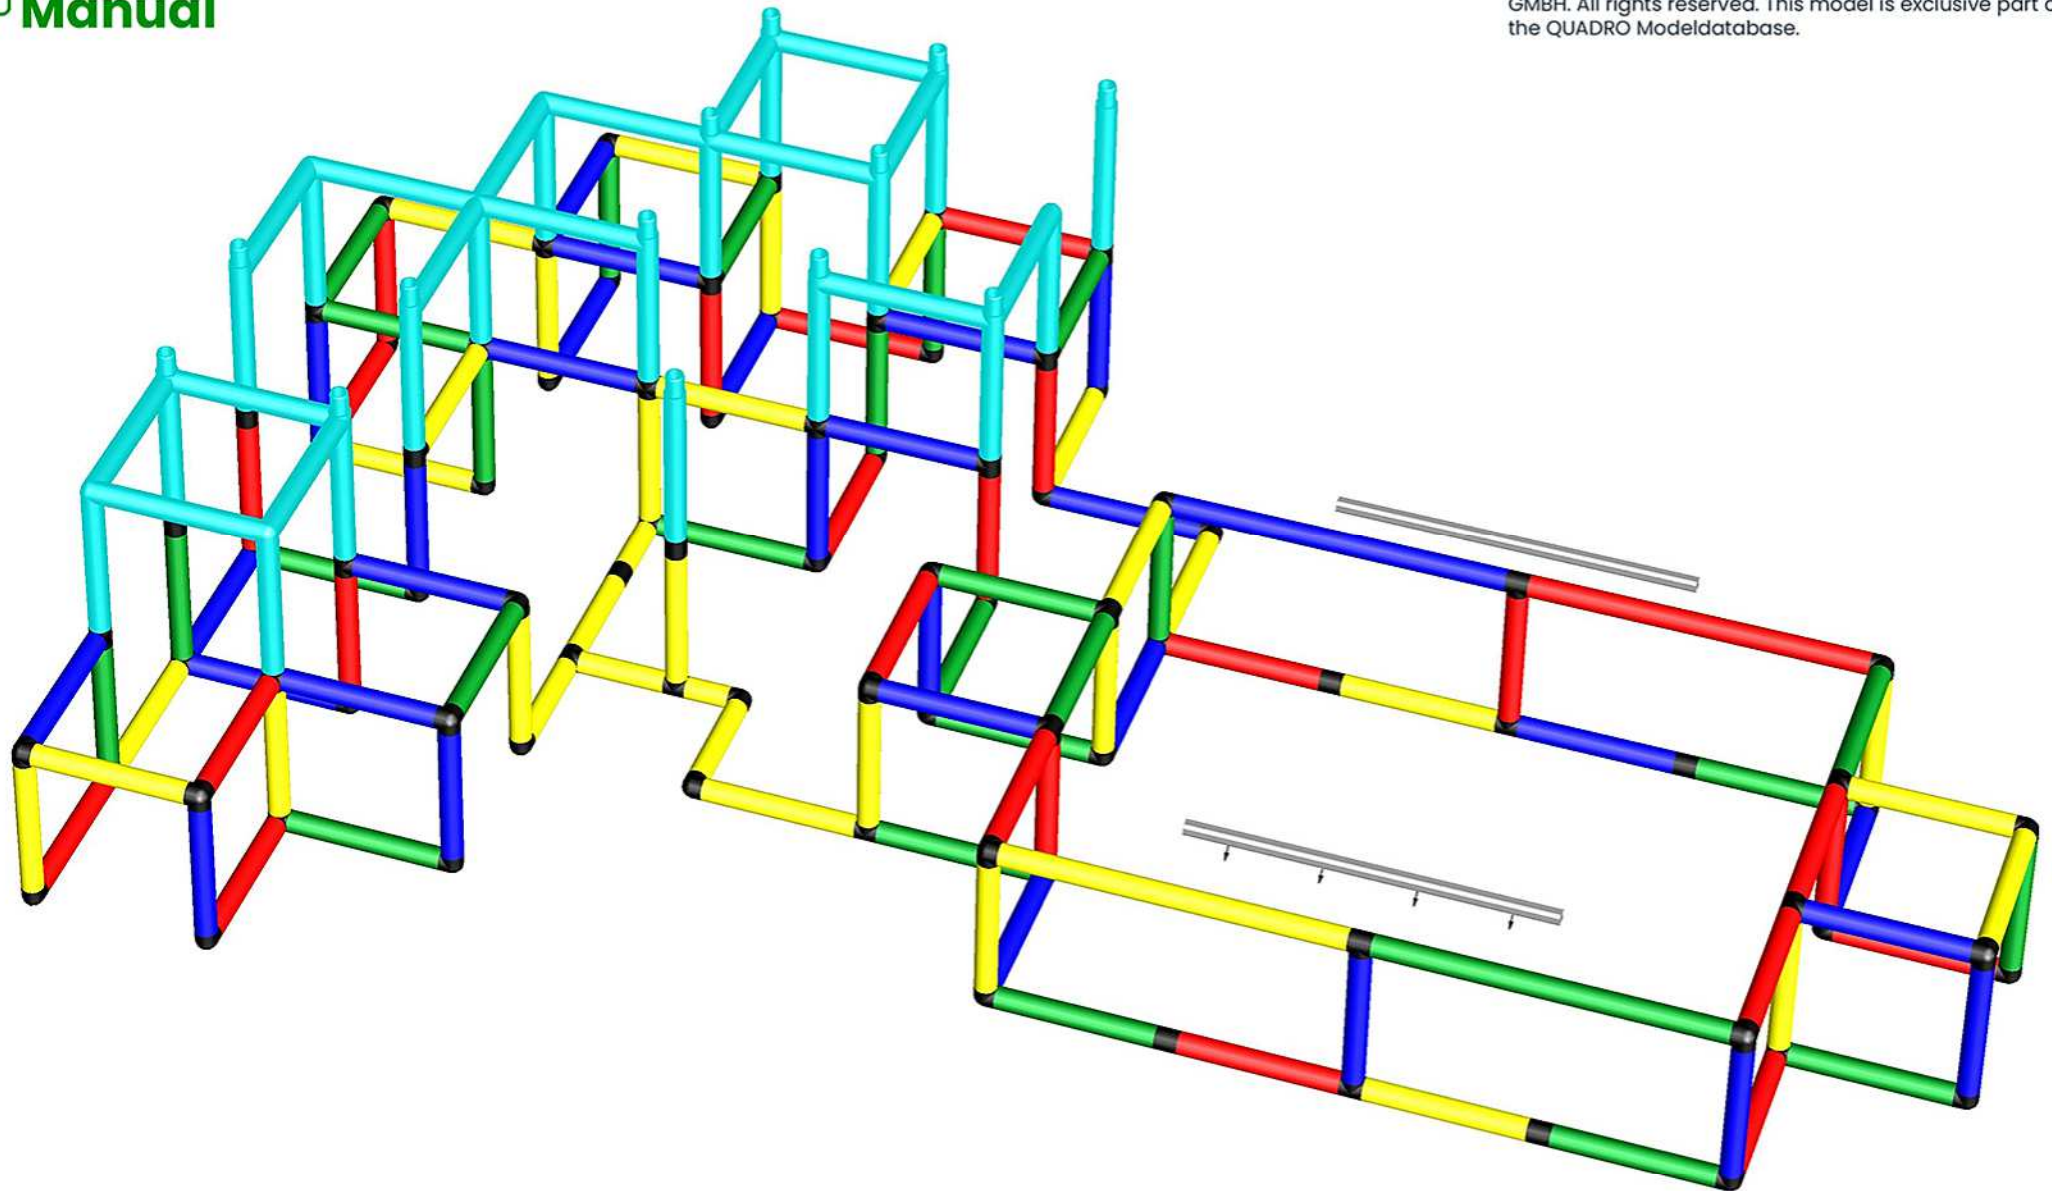

Caution Please read the **Safety Manual** carefully before you start with assembling!

C0151 *Paddling Paradise including Curved Slide, Play Tower and Climbing Dream*
To build this model you need: UNI (Art. 14830) + PYR (Art. 31002) + POL (Art. 11670) + CSL (Art. 10020)