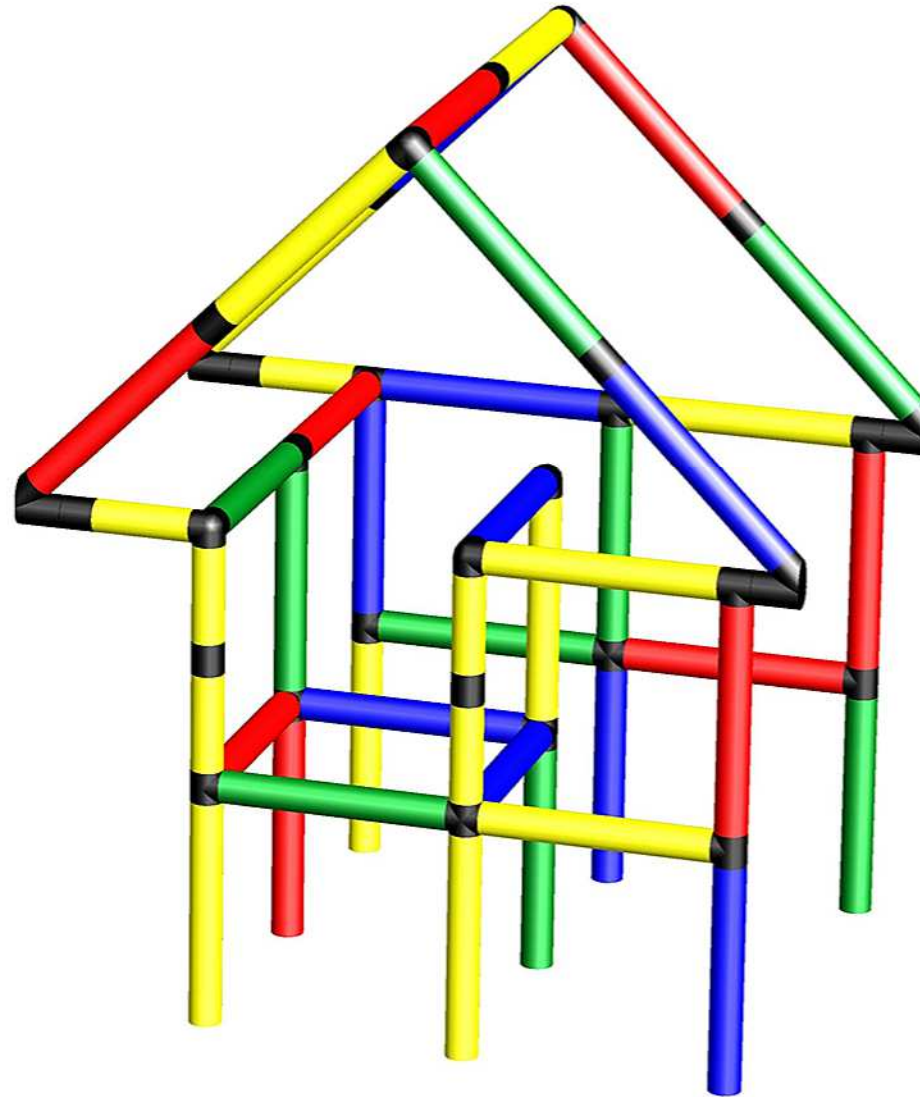

Caution Please read the **Safety Manual** carefully before you start with assembling!

C0151 *Paddling Paradise including Curved Slide, Play Tower and Climbing Dream*
To build this model you need: UNI (Art. 14830) + PYR (Art. 31002) + POL (Art. 11670) + CSL (Art. 10020)