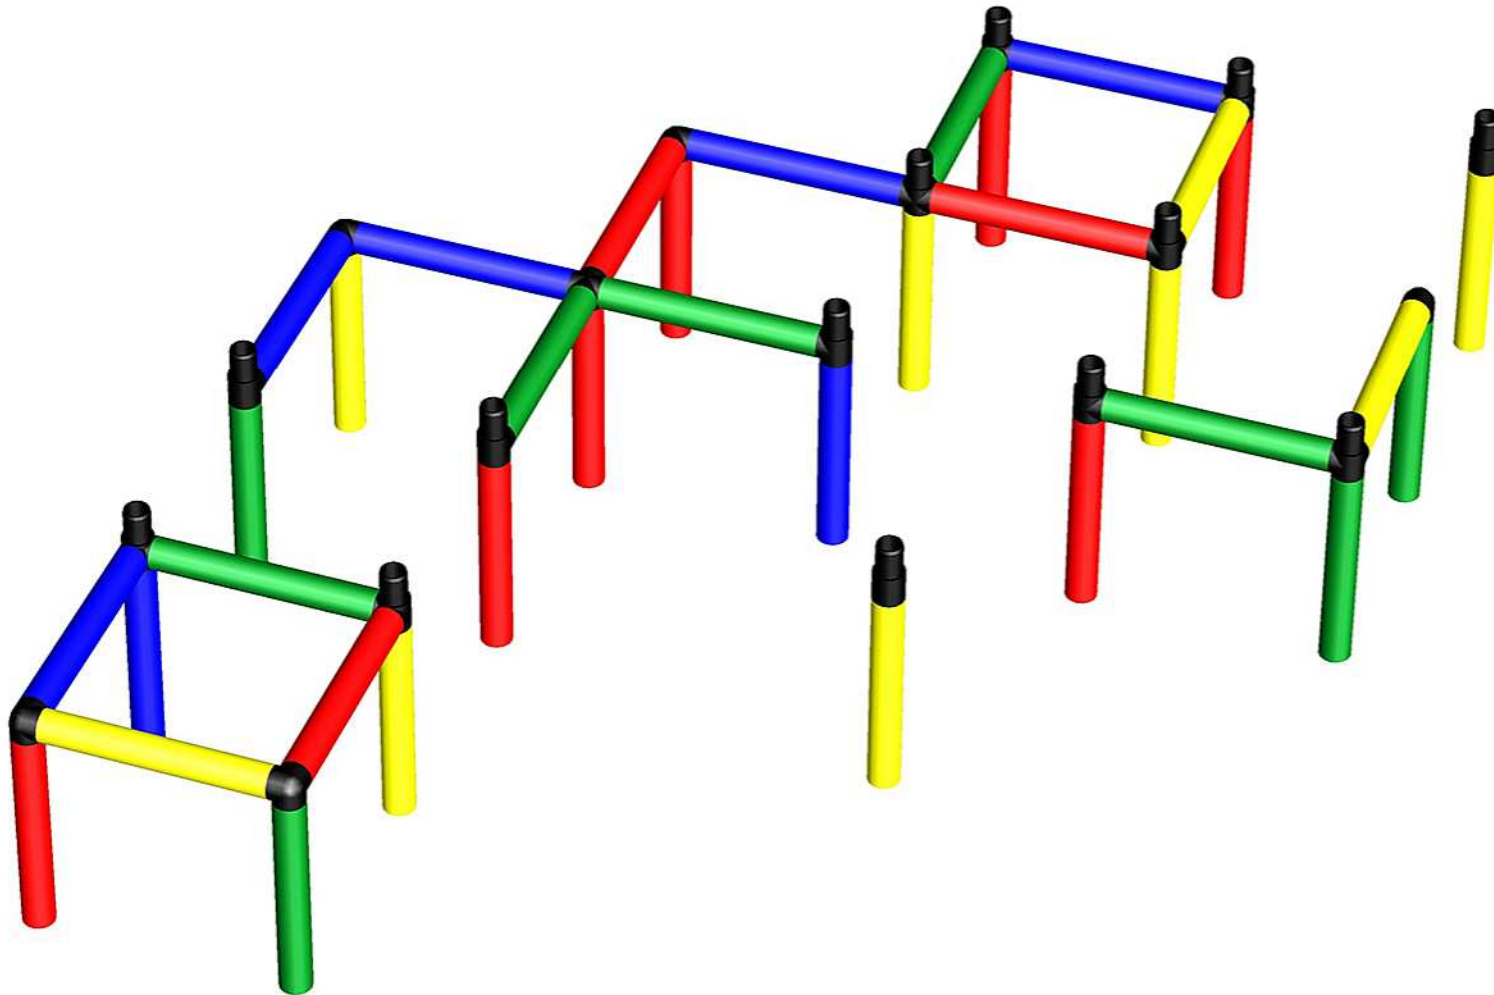

Caution Please read the **Safety Manual** carefully before you start with assembling!

C0151 *Paddling Paradise including Curved Slide, Play Tower and Climbing Dream*
To build this model you need: UNI (Art. 14830) + PYR (Art. 31002) + POL (Art. 11670) + CSL (Art. 10020)

Please read the **Safety Manual** carefully before you start with assembling!

C0151 *Paddling Paradise including Curved Slide, Play Tower and Climbing Dream*
To build this model you need: UNI (Art. 14830) + PYR (Art. 31002) + POL (Art. 11670) + CSL (Art. 10020)