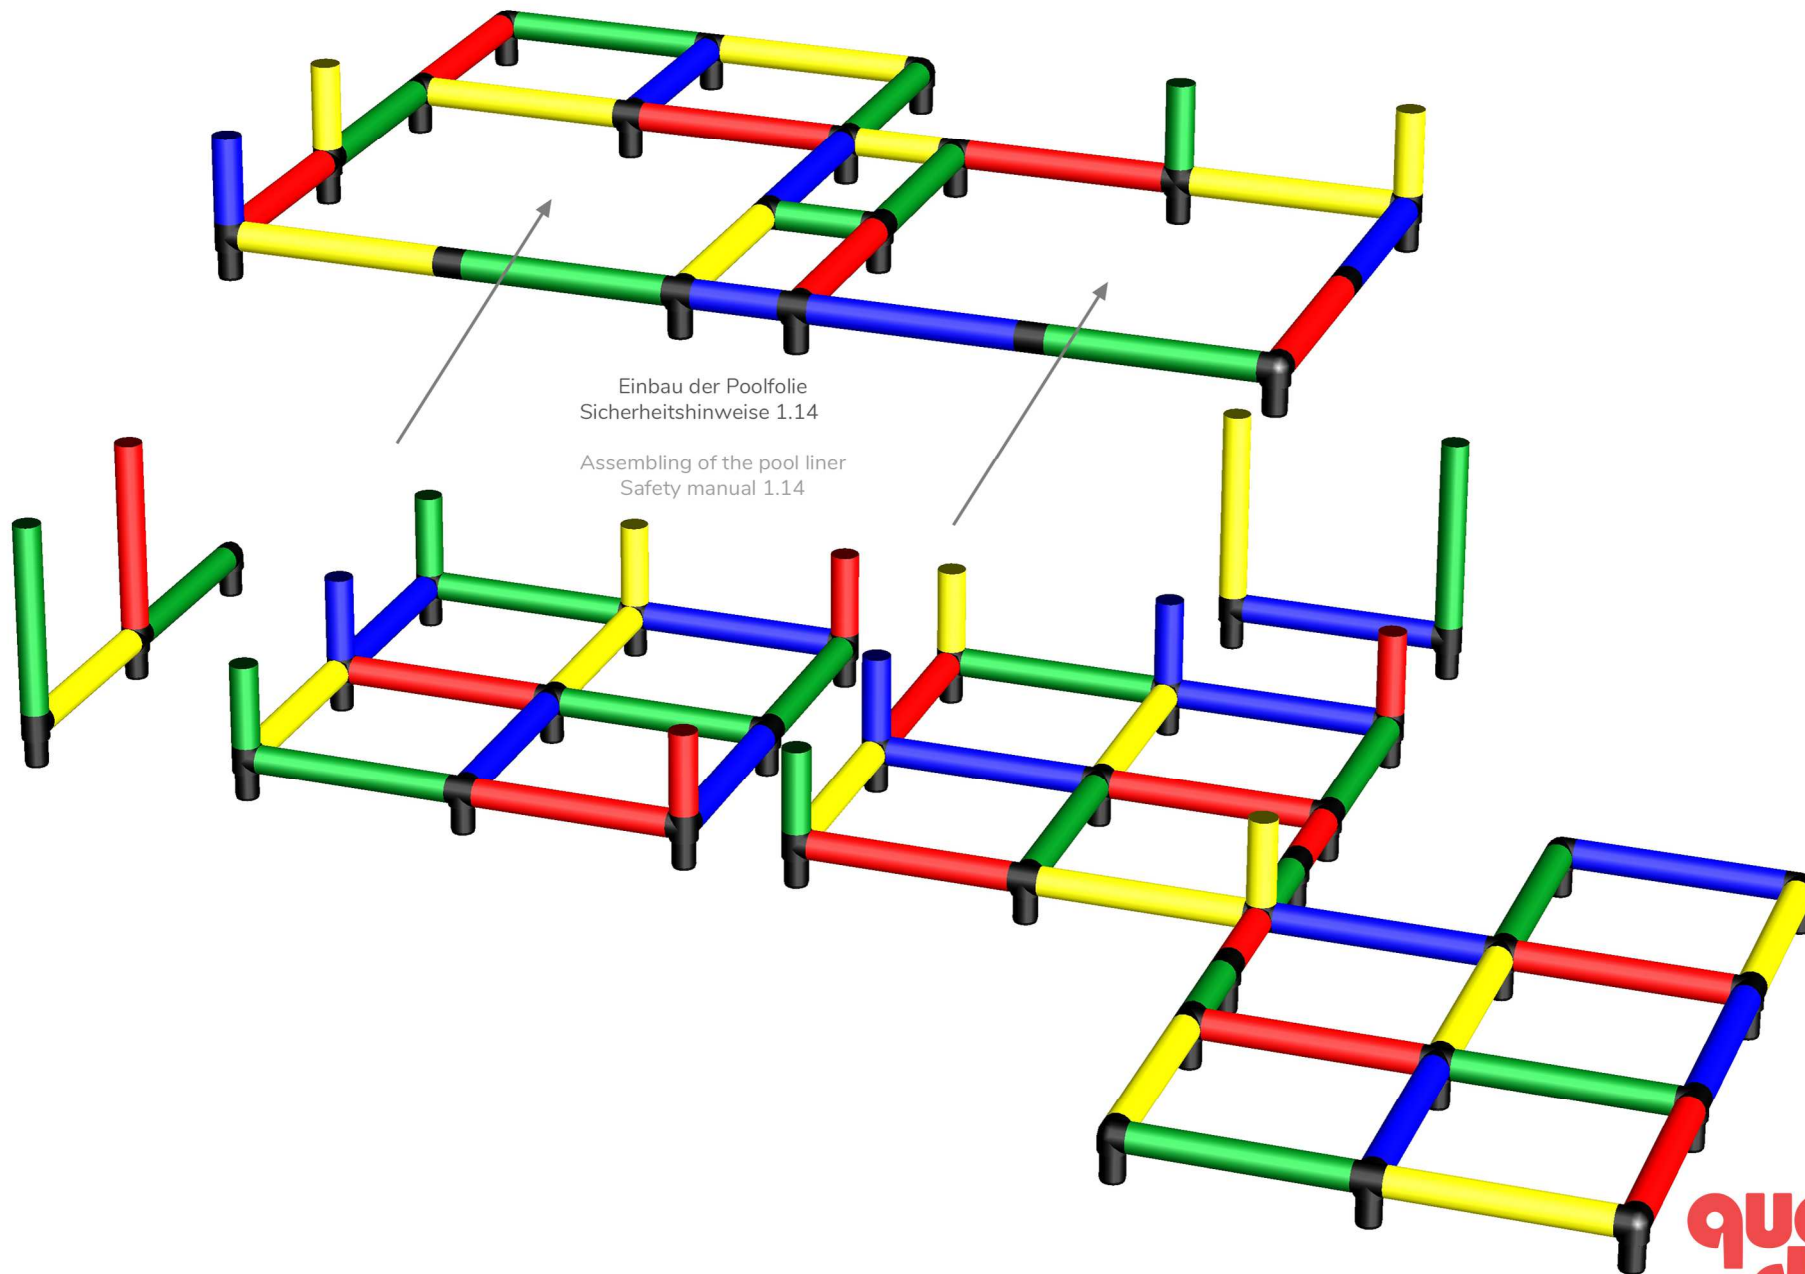

C0161

Aufbauanleitung Construction Manual